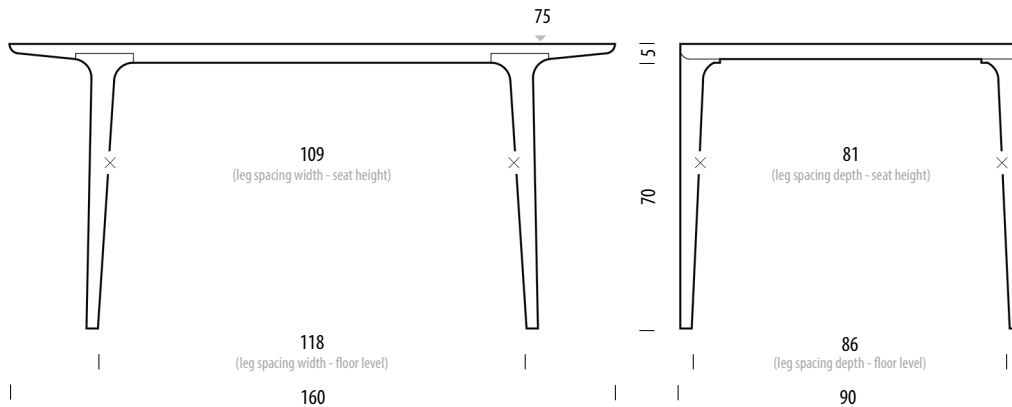

Selected options

Body

Indicated materials and colours are selected by Gazzda as best-selling items and their lead time is shorter than of made-to-order options. Please consult the current price list or our customer service for the lead time of selected options.