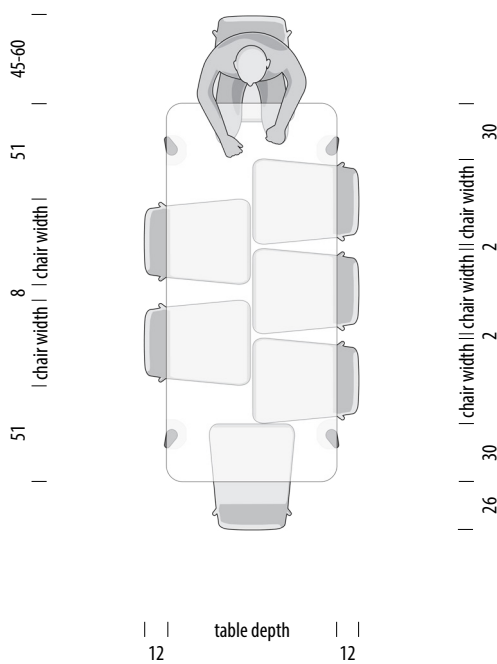

Fawn Table 200 x 90   **Size (cm)**
Item no: 08F   W: 200   D: 90   H: 75

deepest chair fit 6 chairs   max. seating places 8 chairs