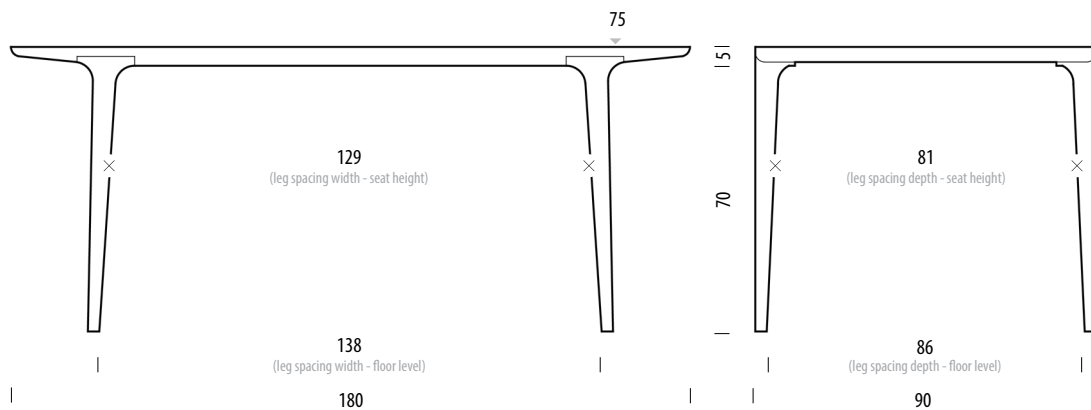

Selected options

Body

Oiled
1015
White oil

Oiled
1505
Natural oil

Indicated materials and colours are selected by Gazzda as best-selling items and their lead time is shorter than of made-to-order options. Please consult the current price list or our customer service for the lead time of selected options.