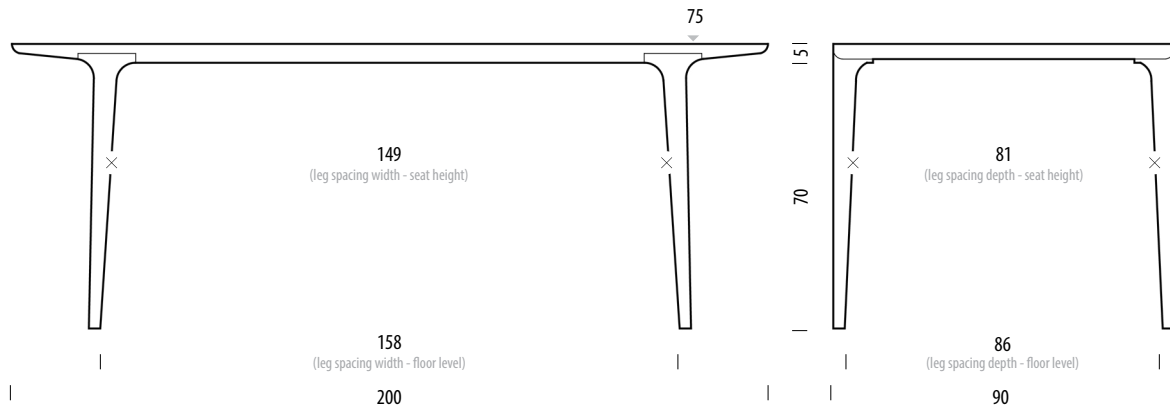

Selected options

Body

Oiled
1015
White oil

Oiled
1505
Natural oil

Indicated materials and colours are selected by Gazzda as best-selling items and their lead time is shorter than of made-to-order options. Please consult the current price list or our customer service for the lead time of selected options.