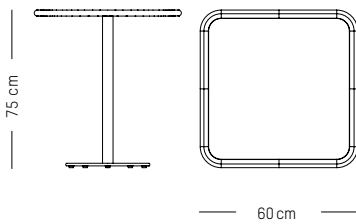

WEEK - END

STUDIO BRICHET ZIEGLER

2019

Square bistro table

L: 60 cm | 27.5 inch
W: 60cm | 27.5 inch
H: 75 cm | 29.5 inch
Weight: 11 kg | 24.2 lb

PACKAGING :

L: 72 cm | 28.3 inch
W: 72 cm | 28.3 inch
H: 78 cm | 30.7 inch
Weight: 14 kg | 30.9 lb

Assembly

Bistro tables

MATERIALS

Aluminium, matte grained Anti UV powder coating for outdoor use

COLORS

Black, White, Blue, Burgundy, Blush, Terracotta, Jade green, Glass green, Yellow