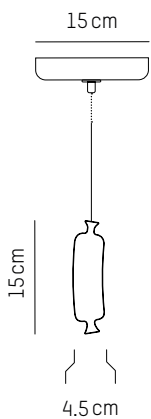

220-240 V 50-60 HZ

Power

110-120 V 60 HZ

Table lamp

-

L: 33 cm | 13 inch
W: 21 cm | 8.3 inch
H: 44,5 cm | 17.5 inch
Cable length: 200 cm | 79 inch
Weight: 1,3 kg | 2.9 lb

PACKAGING :

Type: Carton box
L: 46 cm | 18.1 inch
W: 45 cm | 17.7 inch
H: 23 cm | 9.1 inch
Weight: 2,7 kg | 6 lb

220-240 V 50-60 HZ

Diot

-

Ø: 4,2 cm | 1.7 inch
H: 15 cm | 5.1 inch
Cable: 175 cm | 69 in
Weight: 0,5 kg | 1.1 lb

PACKAGING :

L: 49 cm | 19.3 inch
W: 20 cm | 7.9 inch
H: 18 cm | 7.1 inch
Weight: 1,1 kg | 2.4 lb

Strasbourg

-

Ø: 3,6 cm | 1.4 inch
H: 25 cm | 9.8 inch
Cable: 175 cm | 69 in
Weight: 0,6 kg | 1.3 lb

PACKAGING :

L: 49 cm | 19.3 inch
W: 20 cm | 7.9 inch
H: 18 cm | 7.1 inch
Weight: 1,1 kg | 2.4 lb

Morteau

-

PACKAGING :

L: 49 cm | 19.3 inch
W: 20 cm | 7.9 inch
H: 18 cm | 7.1 inch
Weight: 1,1 kg | 2.4 lb

Toulouse

-

Ø: 4,2 cm | 1.7 inch
H: 30 cm | 11.8 inch
Cable: 175 cm | 69 in
Weight: 0,6 kg | 1.3 lb

PACKAGING :