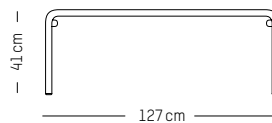

Coffee table

-

W: 60 cm | 23.6 inch

L: 69 cm | 27.2 inch

H: 32 cm | 12.6 inch

Weight: 4 kg | 8.8 lb

PACKAGING :

L: 72 cm | 28.3 inch

W: 72 cm | 28.3 inch

H: 35 cm | 13.8 inch

Weight : 5 kg | 11 lb

Long coffee table

-

W: 127 cm | 50 inch

L: 51 cm | 20 inch

H: 41 cm | 16.1 inch

Weight: 5 kg | 11 lb

PACKAGING :

L: 130 cm | 51.2 inch

W: 58 cm | 22.8 inch

H: 45 cm | 17.7 inch

Weight: 6 kg | 13.6 lb