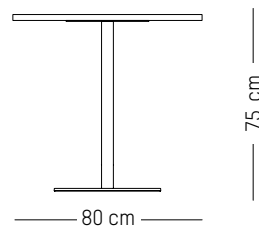

Square bistro large

-

L: 80 cm | 31.5 inch
W: 80 cm | 31.5 inch
H: 75 cm | 29.5 inch
Weight: 25,2 kg | 55.6 lb

PACKAGING :

L: 80 cm | 31,5 inch
L: 85 cm | 33,5 inch
H: 7 cm | 2.8 inch
Weight: 27 kg | 60 lb

Assembly