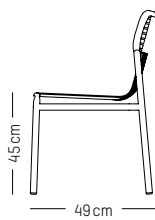

Bench

L: 121 cm | 47.7 inch
W: 49 cm | 19.3 inch
H: 77 cm | 30.3 inch (back)
H: 40 cm | 15.7 inch (seat)
Weight: 11 kg | 24.2 lb

PACKAGING :

L: 130 cm | 51.2 inch
W: 55 cm | 21.6 inch
H: 83 cm | 32.7 inch
Weight: 14 kg | 30.9 lb

Stackable

Bench without back

L: 156 cm | 61.4inch
W: 50 cm | 19.7 inch
H: 45 cm | 15.8 inch (seat)
Weight: 8 kg | 17.6 lb

PACKAGING :

L: 160 cm | 63 inch
W: 55 cm | 21.6 inch
H: 83 cm | 32.7 inch
Weight: 11 kg | 24.3 lb

Stackable