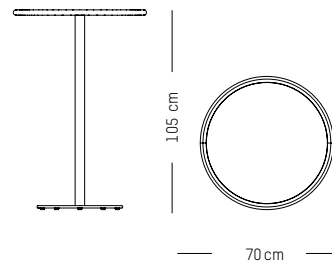

ORIGIN

China

High table round

Ø: 70 cm | 23.6 inch
L: 70 cm | 23.6 inch
H: 105 cm | 41.3 inch
Weight: 12 kg | 26.4 lb

PACKAGING :

L: 73 cm | 29 inch
W: 73 cm | 29 inch
H: 108 cm | 42.5 inch
Weight: 14 kg | 30.9 lb

Assembly