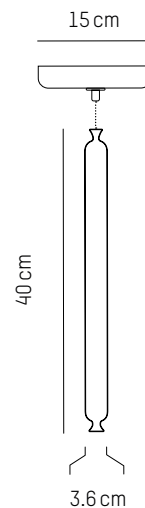

Gendarme

-

Ø: 3,6 cm | 1.4 inch
H: 40 cm | 15.9 inch
Cable: 175 cm | 69 in
Weight: 0,6 kg | 1.3 lb

PACKAGING :

L: 49 cm | 19.3 inch
W: 20 cm | 7.9 inch
H: 18 cm | 7.1 inch
Weight: 1,1 kg | 2.4 lb