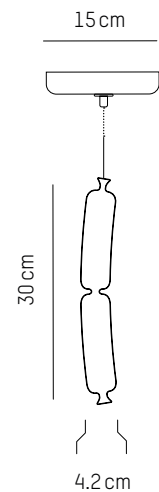

220-240 V 50-60 HZ

Diot

-

Ø: 4,2 cm | 1.7 inch
H: 15 cm | 5.1 inch
Cable: 175 cm | 69 in
Weight: 0,5 kg | 1.1 lb

PACKAGING :

L: 49 cm | 19.3 inch
W: 20 cm | 7.9 inch
H: 18 cm | 7.1 inch
Weight: 1,1 kg | 2.4 lb

Strasbourg

-

Ø: 3,6 cm | 1.4 inch
H: 25 cm | 9.8 inch
Cable: 175 cm | 69 in
Weight: 0,6 kg | 1.3 lb

PACKAGING :

L: 49 cm | 19.3 inch
W: 20 cm | 7.9 inch
H: 18 cm | 7.1 inch
Weight: 1,1 kg | 2.4 lb

Morteau

-

Ø: 7 cm | 2.8 inch
H: 35 cm | 13.8 inch
Cable: 175 cm | 69 in
Weight: 0,9 kg | 2 lb

PACKAGING :

L: 49 cm | 19.3 inch
W: 20 cm | 7.9 inch
H: 18 cm | 7.1 inch
Weight: 1,1 kg | 2.4 lb

Gendarme

-

Ø: 3,6 cm | 1.4 inch
H: 40 cm | 15.9 inch
Cable: 175 cm | 69 in
Weight: 0,6 kg | 1.3 lb

PACKAGING :

L: 49 cm | 19.3 inch
W: 20 cm | 7.9 inch
H: 18 cm | 7.1 inch
Weight: 1,1 kg | 2.4 lb

Toulouse

-

Ø: 4,2 cm | 1.7 inch
H: 30 cm | 11.8 inch
Cable: 175 cm | 69 in
Weight: 0,6 kg | 1.3 lb

PACKAGING :