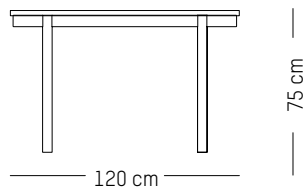

ORIGIN

Europe

TECHNICAL SPECIFICATIONS

Round

-

Ø: 120 cm | 47.2 inch
H: 75 cm | 29.5 inch
Weight: 32 kg | 70.5 lb

PACKAGING :

L: 150 cm | 59 inch
L: 150 cm | 59 inch
H: 15 cm | 6 inch
Weight: 55 kg | 121.3 lb