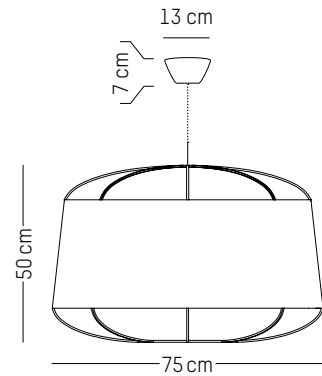

220-240 V 50-60 HZ

Power

110-120 V 60 HZ

Table lamp

-

L: 33 cm | 13 inch
W: 21 cm | 8.3 inch
H: 44,5 cm | 17.5 inch
Cable length: 200 cm | 79 inch
Weight: 1,3 kg | 2.9 lb

PACKAGING :

Type: Carton box
L: 46 cm | 18.1 inch
W: 45 cm | 17.7 inch
H: 23 cm | 9.1 inch
Weight: 2,7 kg | 6 lb

110-120 V 60 HZ

Small

-

Ø: 22 cm | 8.7 inch
H: 42 cm | 16.5 inch
Weight: 0,4 kg | 0.9 lb
Cable length: 250 cm | 99 inch or
on demand: 1000 cm | 394 inch

PACKAGING :

Type: Carton box
L: 27,5 cm | 10.8 inch
W: 27,5 cm | 10.8 inch
H: 48,5 cm | 19.1 inch
Weight: 1,3 kg | 2.9 lb

Medium

-

Ø: 47 cm | 18.5 inch
H: 60 cm | 23.6 inch
Weight: 0,8 kg | 1.8 lb
Cable length: 250 cm | 99 inch or
on demand: 1000 cm | 394 inch

PACKAGING :

Type: Carton box
L: 52,5 cm | 20.7 inch
W: 52,5 cm | 20.7 inch
H: 66,5 cm | 26.2 inch
Weight: 3,5 kg | 7.7 lb