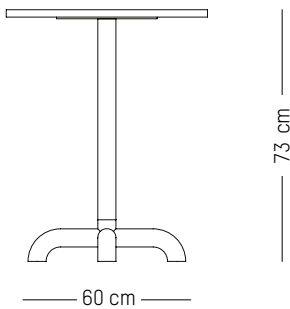

ORIGIN

Europe

TECHNICAL SPECIFICATIONS

Adjustable feet

Round bistro table

-

Ø: 60 cm | 23.6 inch

H: 73 cm | 29 inch