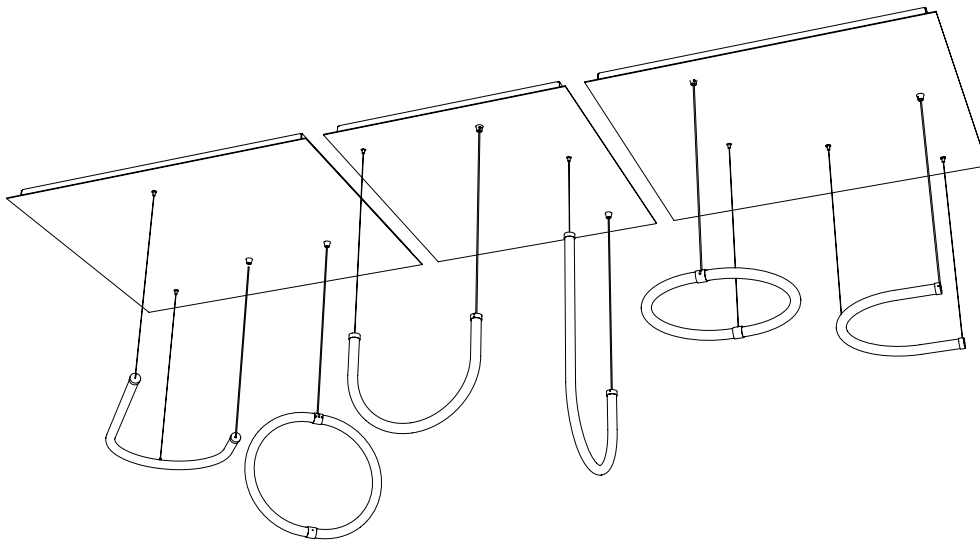

COLOURS

Brass

ORIGIN

France

TECHNICAL SPECIFICATIONS

Ceiling plate sold separately to be combined with 2 different pendant lamps from UNSEEN collection

Ceiling plate for double pendant JO

-