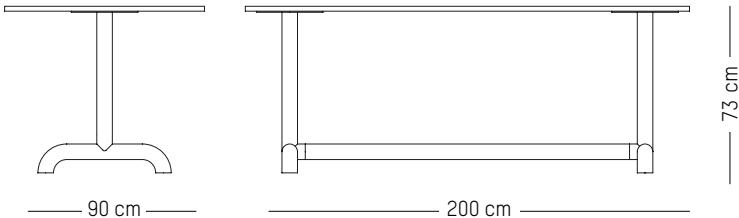

ORIGIN

Europe

Grey-brown

Red-Brown

Rectangular dining table

L: 200 cm | 79 inch
W: 90 cm | 35 inch
H: 73 cm | 29 inch
Weight: 46 kg | 102 lb

PACKAGING :

- Carton box 1
L: 202 cm | 79 inch
W: 92 cm | 36 inch
H: 5 cm | 2 inch
Weight: 30 kg | 66.1 lb