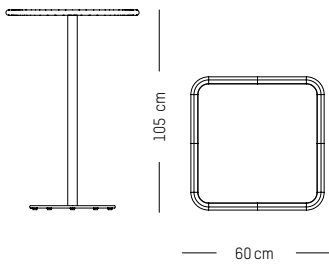

WEEK - END

STUDIO BRICHET ZIEGLER

2019

Black White Blue Burgundy

Blush Terracotta Jade green Glass green

Yellow

High table square

L: 60 cm | 27.5 inch
W: 60 cm | 27.5 inch
H: 105 cm | 41.3 inch
Weight: 13 kg | 29 lb