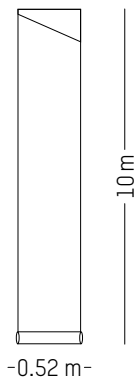

L: 1000 cm | 393.7 inch
W: 52 cm | 20.5 inch
Weight: 1 kg | 2.2 lb

PACKAGING :

Ø: 13,6 cm | 5.3 inch
H: 74 cm | 29.1 inch
Weight: 1.2 kg | 2.6 lb

* While stocks last