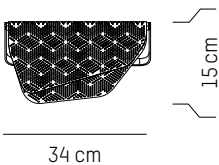

EUROPE

UK

Power

220-240 V 50-60HZ

Power

220-240 V 50-60 HZ

L: 34 cm | 13.4 inch
D: 20 cm | 7.9 inch
H: 15 cm | 5.9 inch
Weight: 1 kg | 2.2 lb

PACKAGING :