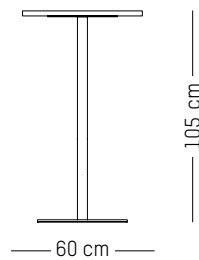

Square high

-

L: 60 cm | 23.6 inch
W: 60 cm | 23.6 inch
H: 105 cm | 41.34 inch
Weight: 22,5 kg | 49.6 lb

PACKAGING :

L: 110 cm | 43,3 inch
L: 65 cm | 25,6 inch
H: 7 cm | 2.8 inch
Weight: 24 kg | 53 lb

Assembly