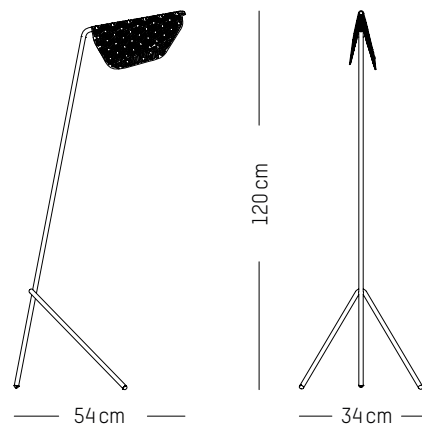

220-240 V 50-60 HZ

Power

110-120 V 60 HZ

Table lamp

-

L: 33 cm | 13 inch
W: 21 cm | 8.3 inch
H: 44,5 cm | 17.5 inch
Cable length: 200 cm | 79 inch
Weight: 1,3 kg | 2.9 lb

PACKAGING :

Type: Carton box
L: 46 cm | 18.1 inch
W: 45 cm | 17.7 inch
H: 23 cm | 9.1 inch
Weight: 2,7 kg | 6 lb

Floor lamp

-

L: 54 cm | 21.3 inch
W : 34 cm | 13.4 inch
H : 120 cm | 47.3 inch
Cable length : 200 cm | 79 inch
Weight: 2 kg | 4.4 lb

PACKAGING :

Type: Carton box
L: 133 cm | 54.4 inch
W: 54 cm | 21.3 inch
H: 25 cm | 9.8 inch
Weight: 6,6 kg | 14.6 lb

Power

220-240 V 50-60HZ

Power

220-240 V 50-60 HZ

Grillo L

-

Ø: 36 cm | 14.2 inch
D: 10 cm | 3.9 inch
Cable length: 300 cm | 118 inch
Weight: 0,6 kg | 1.3 lb

PACKAGING :