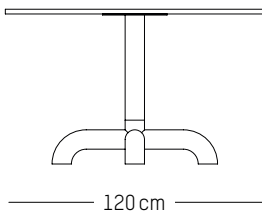

Round dining table

-

Ø: 120 cm | 47.2 inch
H: 73 cm | 29 inch
Weight: 33 kg | 72.5 lb

PACKAGING :

- Carton box 1
L: 122 cm | 48 inch
W: 122 cm | 48 inch
H: 30 cm | 11.8 inch
Weight: 20 cm | 44 inch

- Carton box 2
L: 60 cm | 23.6 inch
W: 60 cm | 23.6 inch
H: 25 cm | 9.8 inch
Weight: 18 kg | 39.7 lb

Assembly