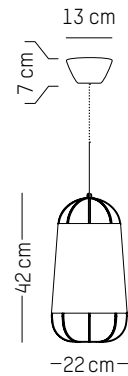

220-240 V 50-60 HZ

Power

110-120 V 60 HZ

Table lamp

-

L: 33 cm | 13 inch
W: 21 cm | 8.3 inch
H: 44,5 cm | 17.5 inch
Cable length: 200 cm | 79 inch
Weight: 1,3 kg | 2.9 lb

PACKAGING :

Type: Carton box
L: 46 cm | 18.1 inch
W: 45 cm | 17.7 inch
H: 23 cm | 9.1 inch
Weight: 2,7 kg | 6 lb

Floor lamp

-

L: 54 cm | 21.3 inch
W : 34 cm | 13.4 inch
H : 120 cm | 47.3 inch
Cable length : 200 cm | 79 inch
Weight: 2 kg | 4.4 lb

PACKAGING :

Type: Carton box
L: 133 cm | 54.4 inch
W: 54 cm | 21.3 inch
H: 25 cm | 9.8 inch
Weight: 6,6 kg | 14.6 lb

110-120 V 60 HZ

Small

-

Ø: 22 cm | 8.7 inch
H: 42 cm | 16.5 inch
Weight: 0,4 kg | 0.9 lb
Cable length: 250 cm | 99 inch or
on demand: 1000 cm | 394 inch

PACKAGING :

Type: Carton box
L: 27,5 cm | 10.8 inch
W: 27,5 cm | 10.8 inch
H: 48,5 cm | 19.1 inch
Weight: 1,3 kg | 2.9 lb

Medium

-

Ø: 47 cm | 18.5 inch
H: 60 cm | 23.6 inch
Weight: 0,8 kg | 1.8 lb
Cable length: 250 cm | 99 inch or
on demand: 1000 cm | 394 inch

PACKAGING :

Type: Carton box
L: 52,5 cm | 20.7 inch
W: 52,5 cm | 20.7 inch
H: 66,5 cm | 26.2 inch
Weight: 3,5 kg | 7.7 lb