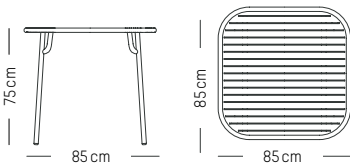

Square table

-

L: 85 cm | 33.5 inch
W: 85 cm | 33.5 inch
H: 75 cm | 29.5 inch
Weight: 12 kg | 26.5 lb

PACKAGING :

packaging tabletop
L: 86 cm | 33.9 inch
W: 86 cm | 33.9 inch
H: 5 cm | 2 inch
Weight: 10 kg | 22 lb

packaging legs (x2)
L: 19 cm | 7.5 inch
W: 19 cm | 7.5 inch
H: 80 cm | 31.5 inch
Weight: 4 kg | 8.9 lb

Assembly