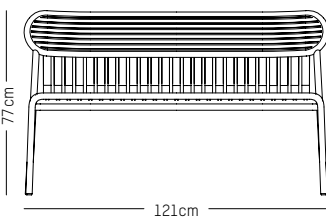

Bench

L: 121 cm | 47.7 inch
W: 49 cm | 19.3 inch
H: 77 cm | 30.3 inch (back)
H: 40 cm | 15.7 inch (seat)
Weight: 11 kg | 24.2 lb

PACKAGING :

L: 130 cm | 51.2 inch
W: 55 cm | 21.6 inch
H: 83 cm | 32.7 inch
Weight: 14 kg | 30.9 lb

Stackable

Bench without back

L: 156 cm | 61.4inch
W: 50 cm | 19.7 inch
H: 45 cm | 15.8 inch (seat)
Weight: 8 kg | 17.6 lb

PACKAGING :

L: 160 cm | 63 inch
W: 55 cm | 21.6 inch
H: 83 cm | 32.7 inch
Weight: 11 kg | 24.3 lb

Stackable