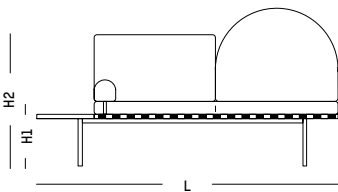

ORIGIN

Europe

TECHNICAL SPECIFICATIONS

Removable cushions

Daybed

L: 187 cm | 73.6 inch
W: 71 cm | 28 inch
H: 92 cm | 36.2 inch
H1: 45 cm | 17.7 inch
Weight: 45 kg | 92.2 lb

PACKAGING :

Type: Wood box
L: 170 cm | 66.9 inch
W: 90 cm | 35.4 inch
H: 100 cm | 39.4 inch
Weight: 90 kg | 198 lb