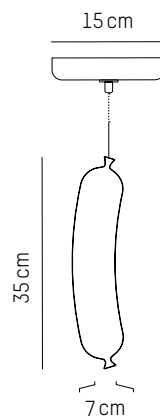

220-240 V 50-60 HZ

Power

110-120 V 60 HZ

Table lamp

-

L: 33 cm | 13 inch
W: 21 cm | 8.3 inch
H: 44,5 cm | 17.5 inch
Cable length: 200 cm | 79 inch
Weight: 1,3 kg | 2.9 lb

PACKAGING :

Type: Carton box
L: 46 cm | 18.1 inch
W: 45 cm | 17.7 inch
H: 23 cm | 9.1 inch
Weight: 2,7 kg | 6 lb

220-240 V 50-60 HZ

Diot

-

Ø: 4,2 cm | 1.7 inch
H: 15 cm | 5.1 inch
Cable: 175 cm | 69 in
Weight: 0,5 kg | 1.1 lb

PACKAGING :

L: 49 cm | 19.3 inch
W: 20 cm | 7.9 inch
H: 18 cm | 7.1 inch
Weight: 1,1 kg | 2.4 lb

Strasbourg

-

Ø: 3,6 cm | 1.4 inch
H: 25 cm | 9.8 inch
Cable: 175 cm | 69 in
Weight: 0,6 kg | 1.3 lb

PACKAGING :

L: 49 cm | 19.3 inch
W: 20 cm | 7.9 inch
H: 18 cm | 7.1 inch
Weight: 1,1 kg | 2.4 lb

Morteau

-

PACKAGING :

L: 49 cm | 19.3 inch
W: 20 cm | 7.9 inch
H: 18 cm | 7.1 inch
Weight: 1,1 kg | 2.4 lb

Toulouse

-

Ø: 4,2 cm | 1.7 inch
H: 30 cm | 11.8 inch
Cable: 175 cm | 69 in
Weight: 0,6 kg | 1.3 lb

PACKAGING :