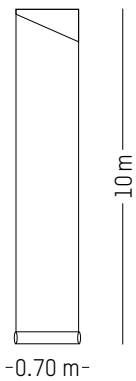

 Apply Paste to the wall

 Dry peelable

 Light-proof

 Washable

L: 1000 cm | 393.7 inch

W: 70 cm | 27.6 inch

Weight: 1 kg | 2.2 lb

PACKAGING :