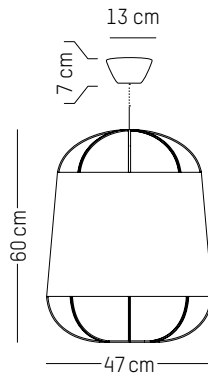

220-240 V 50-60 HZ

Power

110-120 V 60 HZ

Table lamp

-

L: 33 cm | 13 inch
W: 21 cm | 8.3 inch
H: 44,5 cm | 17.5 inch
Cable length: 200 cm | 79 inch
Weight: 1,3 kg | 2.9 lb

PACKAGING :

Type: Carton box
L: 46 cm | 18.1 inch
W: 45 cm | 17.7 inch
H: 23 cm | 9.1 inch
Weight: 2,7 kg | 6 lb

110-120 V 60 HZ

Small

-

Ø: 22 cm | 8.7 inch
H: 42 cm | 16.5 inch
Weight: 0,4 kg | 0.9 lb
Cable length: 250 cm | 99 inch or
on demand: 1000 cm | 394 inch

PACKAGING :

Type: Carton box
L: 27,5 cm | 10.8 inch
W: 27,5 cm | 10.8 inch
H: 48,5 cm | 19.1 inch
Weight: 1,3 kg | 2.9 lb

Medium

-

Ø: 47 cm | 18.5 inch
H: 60 cm | 23.6 inch
Weight: 0,8 kg | 1.8 lb
Cable length: 250 cm | 99 inch or
on demand: 1000 cm | 394 inch

PACKAGING :

Type: Carton box
L: 52,5 cm | 20.7 inch
W: 52,5 cm | 20.7 inch
H: 66,5 cm | 26.2 inch
Weight: 3,5 kg | 7.7 lb

Large

-

Ø: 75 cm | 30 inch
H: 50 cm | 20 inch
Weight: 1,2 kg | 2.7 lb
Cable length: 250 cm | 99 inch or
on demand: 1000 cm | 394 inch

PACKAGING :

Type: Carton box
L: 81 cm | 31.9 inch
W: 58,1 cm | 31.9 inch
H: 55,5 cm | 21.9 inch
Weight: 6,8 kg | 15 lb