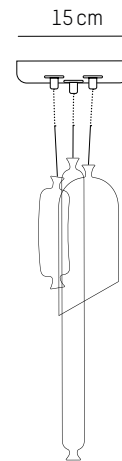

220-240 V 50-60 HZ

Diot

-

Ø: 4,2 cm | 1.7 inch
H: 15 cm | 5.1 inch
Cable: 175 cm | 69 in
Weight: 0,5 kg | 1.1 lb

PACKAGING :

L: 49 cm | 19.3 inch
W: 20 cm | 7.9 inch
H: 18 cm | 7.1 inch
Weight: 1,1 kg | 2.4 lb

UK

Power

220-240 V 50-60HZ

Power

220-240 V 50-60 HZ

Set of 3 #1

Ø: 15 cm | 5.9 inch
H: 33 cm | 13 inch
Cable length: 175 cm | 69 inch
Weight: 1 kg | 2.2 lb

PACKAGING :

L: 49 cm | 19.3 inch
W: 32 cm | 12.6 inch
H: 12 cm | 4.7 inch
Weight: 1,9 kg | 4.2 lb

Set of 3 #2

Ø: 4,2 cm | 1.7 inch
H: 38 cm | 15 inch
Cable length: 175 cm | 69 inch
Weight: 1,2 kg | 2.7 lb

PACKAGING :

L: 49 cm | 19.3 inch
W: 32 cm | 12.6 inch
H: 12 cm | 4.7 inch
Weight: 1,9 kg | 4.2 lb

Set of 3 #3

Ø: 4,2 cm | 1.7 inch
H: 45 cm | 16.9 inch
Cable length: 175 cm | 69 inch
Weight: 1 kg | 2.2 lb

PACKAGING :