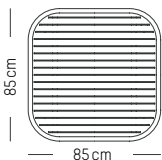

Saffron

Square table

L: 85 cm | 33.5 inch
W: 85 cm | 33.5 inch
H: 75 cm | 29.5 inch
Weight: 12 kg | 26.5 lb

PACKAGING :

packaging tabletop
L: 86 cm | 33.9 inch
W: 86 cm | 33.9 inch
H: 5 cm | 2 inch
Weight: 10 kg | 22 lb