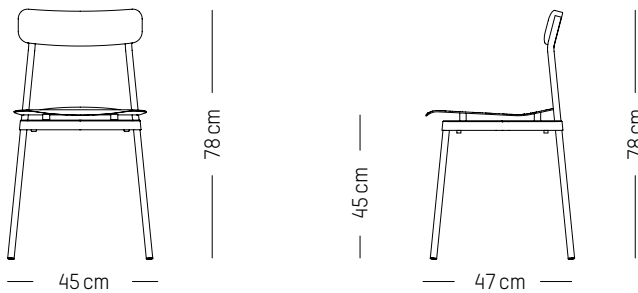

Chair

-

L: 45 cm | 18.5 inch

D: 47 cm | 18.5 inch

H: 78 cm | 30.7 inch

H (seat): 45 cm | 18.5 inch

Weight: 3,3 kg | 7.3 lb

PACKAGING (X2) :

L: 49 cm | 19.3 inch

W: 49 cm | 19.3 inch

H: 79 cm | 31.1 inch

Weight: 9,6 kg | 21.2 lb