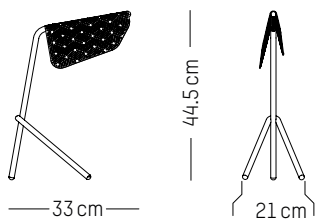

220-240 V 50-60 HZ

Power

110-120 V 60 HZ

Table lamp

-

L: 33 cm | 13 inch
W: 21 cm | 8.3 inch
H: 44,5 cm | 17.5 inch
Cable length: 200 cm | 79 inch
Weight: 1,3 kg | 2.9 lb

PACKAGING :

Type: Carton box
L: 46 cm | 18.1 inch
W: 45 cm | 17.7 inch
H: 23 cm | 9.1 inch
Weight: 2,7 kg | 6 lb

Floor lamp

-

L: 54 cm | 21.3 inch
W : 34 cm | 13.4 inch
H : 120 cm | 47.3 inch
Cable length : 200 cm | 79 inch
Weight: 2 kg | 4.4 lb

PACKAGING :

Type: Carton box
L: 133 cm | 54.4 inch
W: 54 cm | 21.3 inch
H: 25 cm | 9.8 inch
Weight: 6,6 kg | 14.6 lb