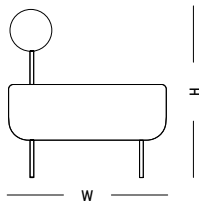

TECHNICAL SPECIFICATIONS

DRY CLEAN

Medium Armchair

-

L: 68 cm | 26.8 inch
W: 68 cm | 26.8 inch
H: 72.5 cm | 28.5 inch
H1: 40 cm | 15.8 inch
Weight: 17 kg | 37.5 lb

PACKAGING :

Type: Wood box
L: 53cm | 20.9 inch
W: 71cm | 27.9 inch
H: 43 cm | 16.9 inch
Weight: 24 kg | 12.6 lb