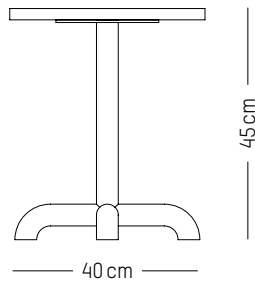

Europe

Grey-brown

Red-brown

Blush

Ø: 40 cm | 15.7 inch
H: 45 cm | 17.7 inch
Weight: 5 kg | 11 lb

PACKAGING :

L: 42 cm | 16.5 inch
W: 42 cm | 16.5 inch
H: 47 cm | 18.5 inch
Weight: 7 kg | 15 lb

UNIFY