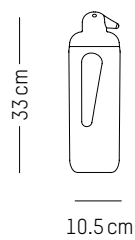

L: 17 cm | 6.7 inch
W: 17 cm | 6.7 inch
H: 22,5 cm | 8.9 inch
Weight: 0.5 kg | 1.1 lb

Mama ping

-

Ø: 10,5 cm | 3.9 inch
H: 24 cm | 9.4 inch
Weight: 0,6 kg | 1.4 lb

PACKAGING :

L: 17 cm | 6.7 inch
W: 17 cm | 6.7 inch
H: 43 cm | 16.9 inch
Weight: 0.86 kg | 1.9 lb