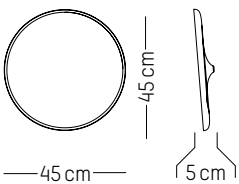

Small

-

Ø: 45 cm | 17.7 inch

D: 5 cm | 2 inch

Weight: 3.5 kg | 7.7 lb

PACKAGING :

Type: Carton box

L: 52 cm | 20.5 inch

W: 52 cm | 20.5 inch

H: 11 cm | 4.3 inch

Weight: 3 kg | 6.6 lb

Large

-

Ø: 60 cm | 26.6 inch

D: 5 cm | 2 inch

Weight: 7 kg | 15.4 lb

PACKAGING :

Type: Carton box

L: 68 cm | 26.7 inch

W: 68 cm | 26.7 inch

H: 11 cm | 4.3 inch

Weight: 8,8 kg | 19.4 lb

Extra large

-

Ø: 110 cm | 43.3 inch

D: 5,5 cm | 2.2 inch

Weight: 23 kg | 50.7 lb

PACKAGING :

Type: Carton box

L: 118 cm | 46.5 inch

W: 118 cm | 46.5 inch

H: 9,5 cm | 3.7 inch

Weight: 28 kg | 11 lb