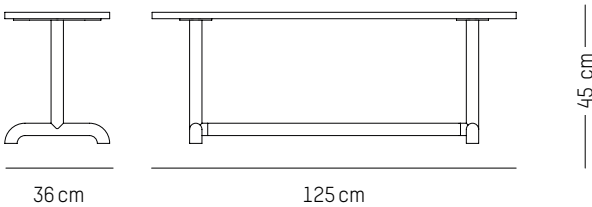

Bench 125 cm

-

L: 125 cm | 49.2 inch
W: 36 cm | 14.2 inch
H: 45 cm | 17.7 inch
Weight: 15 kg | 33 lb

PACKAGING :

- Carton box 1
L: 127 cm | 50 inch
W: 38 cm | 15 inch
H: 11 cm | 4.3 inch
Weight: 10 cm | 22 inch

- Carton box 2
L: 127 cm | 50 inch
W: 38 cm | 15 inch
H: 3 cm | 1.2 inch
Weight: 8 kg | 17.6 lb

Assembly