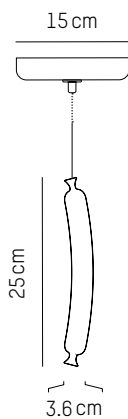

Medium

-

Ø: 47 cm | 18.5 inch
H: 60 cm | 23.6 inch
Weight: 0,8 kg | 1.8 lb
Cable length: 250 cm | 99 inch or
on demand: 1000 cm | 394 inch

PACKAGING :

Type: Carton box
L: 52,5 cm | 20.7 inch
W: 52,5 cm | 20.7 inch
H: 66,5 cm | 26.2 inch
Weight: 3,5 kg | 7.7 lb

220-240 V 50-60 HZ

Diot

-

Ø: 4,2 cm | 1.7 inch
H: 15 cm | 5.1 inch
Cable: 175 cm | 69 in
Weight: 0,5 kg | 1.1 lb

PACKAGING :

L: 49 cm | 19.3 inch
W: 20 cm | 7.9 inch
H: 18 cm | 7.1 inch
Weight: 1,1 kg | 2.4 lb

Strasbourg

-

Ø: 3,6 cm | 1.4 inch
H: 25 cm | 9.8 inch
Cable: 175 cm | 69 in
Weight: 0,6 kg | 1.3 lb

PACKAGING :

L: 49 cm | 19.3 inch
W: 20 cm | 7.9 inch
H: 18 cm | 7.1 inch
Weight: 1,1 kg | 2.4 lb

Morteau

-

PACKAGING :

L: 49 cm | 19.3 inch
W: 20 cm | 7.9 inch
H: 18 cm | 7.1 inch
Weight: 1,1 kg | 2.4 lb

Toulouse

-

Ø: 4,2 cm | 1.7 inch
H: 30 cm | 11.8 inch
Cable: 175 cm | 69 in
Weight: 0,6 kg | 1.3 lb

PACKAGING :