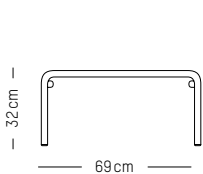

Coffee table

-

W: 60 cm | 23.6 inch

L: 69 cm | 27.2 inch

H: 32 cm | 12.6 inch

Weight: 4 kg | 8.8 lb

PACKAGING :

L: 72 cm | 28.3 inch

W: 72 cm | 28.3 inch

H: 35 cm | 13.8 inch

Weight : 5 kg | 11 lb

Long coffee table

-

W: 127 cm | 50 inch

L: 51 cm | 20 inch

H: 41 cm | 16.1 inch

Weight: 5 kg | 11 lb

PACKAGING :

L: 130 cm | 51.2 inch

W: 58 cm | 22.8 inch

H: 45 cm | 17.7 inch

Weight: 6 kg | 13.6 lb