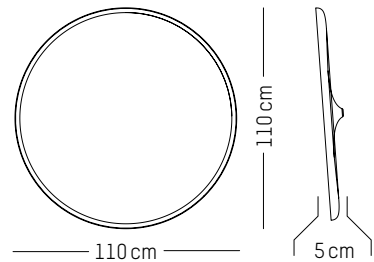

Small

-

Ø: 45 cm | 17.7 inch

D: 5 cm | 2 inch

Weight: 3.5 kg | 7.7 lb

PACKAGING :

Type: Carton box

L: 52 cm | 20.5 inch

W: 52 cm | 20.5 inch

H: 11 cm | 4.3 inch

Weight: 3 kg | 6.6 lb

Large

-

Ø: 60 cm | 26.6 inch

D: 5 cm | 2 inch

Weight: 7 kg | 15.4 lb

PACKAGING :

Type: Carton box

L: 68 cm | 26.7 inch

W: 68 cm | 26.7 inch

H: 11 cm | 4.3 inch

Weight: 8,8 kg | 19.4 lb

Extra large

-

Ø: 110 cm | 43.3 inch

D: 5,5 cm | 2.2 inch

Weight: 23 kg | 50.7 lb

PACKAGING :

Type: Carton box

L: 118 cm | 46.5 inch

W: 118 cm | 46.5 inch

H: 9,5 cm | 3.7 inch

Weight: 28 kg | 11 lb