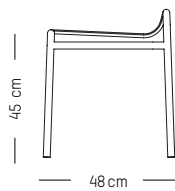

Stool

-

L: 53,3 cm | 21 inch
W: 58 cm | 22.8 inch
H: 53 cm | 20.9 inch
H (seat): 45 cm | 18 inch
Weight: 3 kg | 6.6 lb

PACKAGING :

L: 57 cm | 22.4 inch
W: 61 cm | 24 inch
H: 56 cm | 22 inch
Weight: 5 kg | 11 lb

Stackable

Stools

-

MATERIALS

Aluminium, matte grained Anti UV powder coating for outdoor use

COLORS

Black, White, Blue, Burgundy, Blush, Terracotta, Jade green, Glass green, Yellow

ORIGIN

China