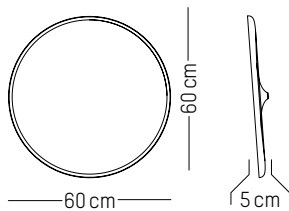

Small

-

Ø: 45 cm | 17.7 inch

D: 5 cm | 2 inch

Weight: 3.5 kg | 7.7 lb

PACKAGING :

Type: Carton box

L: 52 cm | 20.5 inch

W: 52 cm | 20.5 inch

H: 11 cm | 4.3 inch

Weight: 3 kg | 6.6 lb

Large

-

Ø: 60 cm | 26.6 inch

D: 5 cm | 2 inch

Weight: 7 kg | 15.4 lb

PACKAGING :

Type: Carton box

L: 68 cm | 26.7 inch

W: 68 cm | 26.7 inch

H: 11 cm | 4.3 inch

Weight: 8,8 kg | 19.4 lb

Extra large

-

Ø: 110 cm | 43.3 inch

D: 5,5 cm | 2.2 inch

Weight: 23 kg | 50.7 lb

PACKAGING :

Type: Carton box

L: 118 cm | 46.5 inch

W: 118 cm | 46.5 inch

H: 9,5 cm | 3.7 inch

Weight: 28 kg | 11 lb