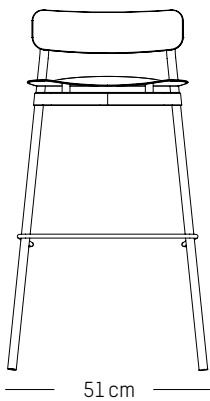

NEW

High stool

-

L: 51cm | 20 inch

D: 51 cm | 20 inch

H: 92 cm | 36 inch

H (seat): 75 cm | 29.5 inch

Weight: 4,5 kg | 9.9 lb

PACKAGING :

L: 53 cm | 20.87 inch

W: 53 cm | 20.87 inch

H: 93 cm | 36. inch

Weight: 6,5 kg | 14.3 lb

High stool

-

L: 49cm | 19.3 inch

D: 49 cm | 19.3 inch

H: 81 cm | 31.9 inch

H (seat): 65 cm | 25.6 inch

Weight: 4,1 kg | 9.1 lb

PACKAGING :

L: 53 cm | 20.9 inch

W: 53 cm | 20.9 inch

H: 83 cm | 32.7 inch

Weight : 4.1 kg | 9.1 lb