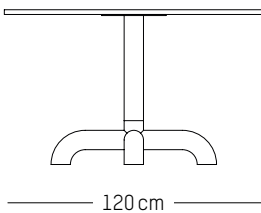

Round dining table

-

Ø: 120 cm | 47.2 inch
H: 73 cm | 29 inch
Weight: 33 kg | 72.5 lb

PACKAGING :

- Carton box 1
L: 122 cm | 48 inch
W: 122 cm | 48 inch
H: 30 cm | 11.8 inch
Weight: 20 kg | 44 lb

- Carton box 2
L: 60 cm | 23.6 inch
W: 60 cm | 23.6 inch
H: 25 cm | 9.8 inch
Weight: 18 kg | 39.7 lb

Assembly