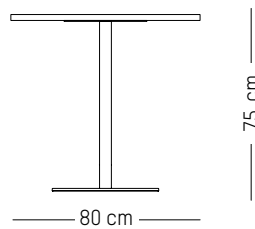

Square bistro large

-

L: 80 cm | 31.5 inch
W: 80 cm | 31.5 inch
H: 75 cm | 29.5 inch
Weight: 25,2 kg | 55.6 lb

PACKAGING :

L: 80 cm | 31,5 inch
L: 85 cm | 33,5 inch
H: 7 cm | 2.8 inch
Weight: 27 kg | 60 lb

Assembly