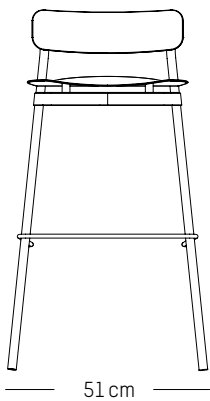

Compliant with EN 581-1 ; EN581-2 for Contract use

NEW

High stool

-

L: 51cm | 20 inch

D: 51 cm | 20 inch

H: 92 cm | 36 inch

H (seat): 75 cm | 29.5 inch