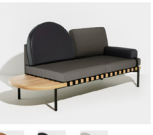

NEW

LED LIGHTING

LIGHTING

FURNITURE

GRID
POOL

NEW

OUTDOOR

DECORATION

NEW

WALL COVERING