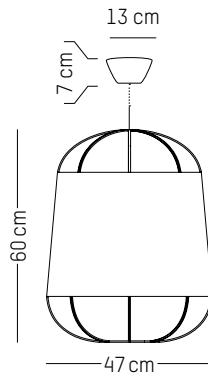

220-240 V 50-60 HZ

Power

110-120 V 60 HZ

Table lamp

-

L: 33 cm | 13 inch
W: 21 cm | 8.3 inch
H: 44,5 cm | 17.5 inch
Cable length: 200 cm | 79 inch
Weight: 1,3 kg | 2.9 lb

PACKAGING :

Type: Carton box
L: 46 cm | 18.1 inch
W: 45 cm | 17.7 inch
H: 23 cm | 9.1 inch
Weight: 2,7 kg | 6 lb

Floor lamp

-

L: 54 cm | 21.3 inch
W : 34 cm | 13.4 inch
H : 120 cm | 47.3 inch
Cable length : 200 cm | 79 inch
Weight: 2 kg | 4.4 lb

PACKAGING :

Type: Carton box
L: 133 cm | 54.4 inch
W: 54 cm | 21.3 inch
H: 25 cm | 9.8 inch
Weight: 6,6 kg | 14.6 lb

Small

Ø: 22 cm | 8.7 inch
H: 42 cm | 16.5 inch
Weight: 0,4 kg | 0.9 lb
Cable length: 250 cm | 99 inch or
on demand: 1000 cm | 394 inch

PACKAGING :

Type: Carton box
L: 27,5 cm | 10.8 inch
W: 27,5 cm | 10.8 inch
H: 48,5 cm | 19.1 inch
Weight: 1,3 kg | 2.9 lb

Medium

Ø: 47 cm | 18.5 inch
H: 60 cm | 23.6 inch
Weight: 0,8 kg | 1.8 lb
Cable length: 250 cm | 99 inch or
on demand: 1000 cm | 394 inch

PACKAGING :

Type: Carton box
L: 52,5 cm | 20.7 inch
W: 52,5 cm | 20.7 inch
H: 66,5 cm | 26.2 inch
Weight: 3,5 kg | 7.7 lb