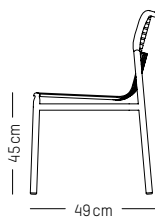

L: 70 cm | 27.6 inch

W: 120 cm | 47.2 inch

H: 83 cm | 32.7 inch

Weight: 12 kg | 26.5 lb

Stackable

WEEK - END

STUDIO BRICHET ZIEGLER

2017 & 2019