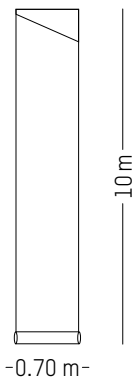

L: 1000 cm | 393.7 inch

W: 70 cm | 27.6 inch

Weight: 1 kg | 2.2 lb

PACKAGING :

Ø: 13,6 cm | 5.3 inch

H: 74 cm | 29.1 inch

Weight: 1.2 kg | 2.6 lb