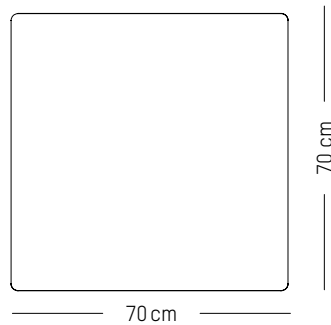

48

Coffee table

-

L: 70cm | 28 inch

W: 70 cm | 28 inch

H: 35 cm | 13.8 inch

Weight: 12 kg | 26.5 lb

PACKAGING :