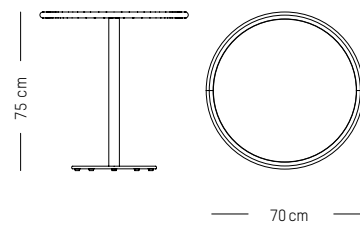

ORIGIN

China

Round bistro table

Ø: 70 cm | 23.6 inch
L: 70 cm | 23.6 inch
H: 75 cm | 29.5 inch
Weight: 10 kg | 22 lb

PACKAGING :

L: 73 cm | 29 inch
W: 73 cm | 29 inch
H: 78 cm | 30.7 inch
Weight: 12 kg | 26.5 lb

Assembly