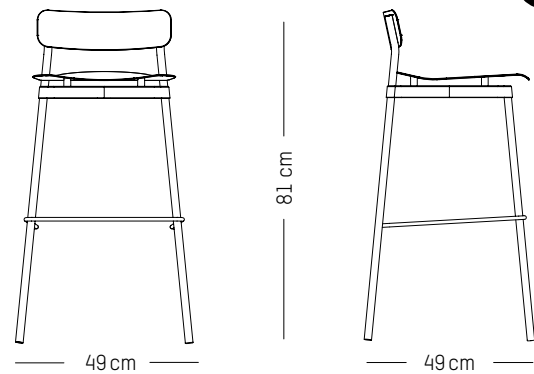

L: 51cm | 20.47 inch
D: 51 cm | 20.08 inch
H: 92 cm | 36.22 inch
H (seat): 75 cm | 29.53 inch
Weight: 6 kg | 13.23 lb

PACKAGING :

L: 53 cm | 20.87 inch
W: 53 cm | 20.87 inch
H: 93 cm | 36.61 inch
Weight: 10 kg | 22.05 lb

High stool

-

L: 49cm | 19.3 inch
D: 49 cm | 19.3 inch
H: 81 cm | 31.9 inch
H (seat): 65 cm | 25.6 inch
Weight: 4,1 kg | 9.1 lb

PACKAGING :

L: 53 cm | 20.9 inch
W: 53 cm | 20.9 inch
H: 83 cm | 32.7 inch
Weight: 4.1 kg | 9.1 lb