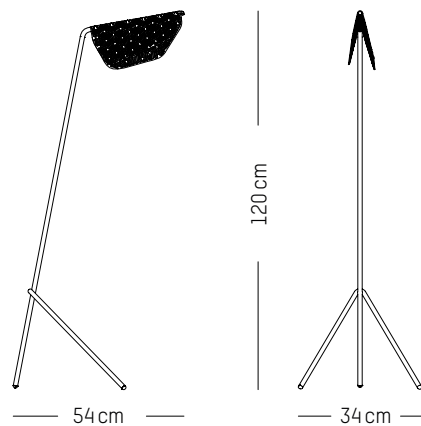

220-240 V 50-60 HZ

Power

110-120 V 60 HZ

Table lamp

-

L: 33 cm | 13 inch
W: 21 cm | 8.3 inch
H: 44,5 cm | 17.5 inch
Cable length: 200 cm | 79 inch
Weight: 1,3 kg | 2.9 lb

PACKAGING :

Type: Carton box
L: 46 cm | 18.1 inch
W: 45 cm | 17.7 inch
H: 23 cm | 9.1 inch
Weight: 2,7 kg | 6 lb

Floor lamp

-

L: 54 cm | 21.3 inch
W : 34 cm | 13.4 inch
H : 120 cm | 47.3 inch
Cable length : 200 cm | 79 inch
Weight: 2 kg | 4.4 lb

PACKAGING :

Type: Carton box
L: 133 cm | 54.4 inch
W: 54 cm | 21.3 inch
H: 25 cm | 9.8 inch
Weight: 6,6 kg | 14.6 lb

Power

220-240 V 50-60HZ

Power

220-240 V 50-60 HZ

Grillo L

-

Ø: 36 cm | 14.2 inch
D: 10 cm | 3.9 inch
Cable length: 300 cm | 118 inch
Weight: 0,6 kg | 1.3 lb

PACKAGING :