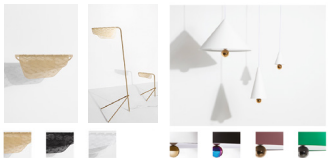

MEDITERRANEA
NOË DUCHAUFOUR-LAWRANCE

CHERRY
DANIEL • EMMA