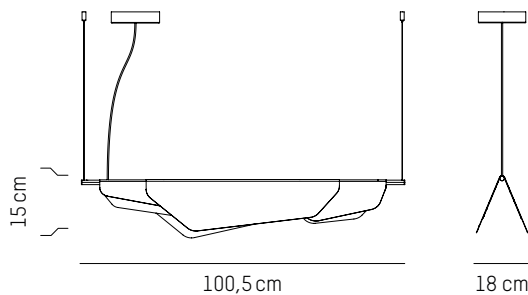

L: 109 cm | 42.9 inch
W: 25 cm | 9.9 inch
H: 30 cm | 11.8 inch
Weight: 4,7 kg | 10.4 lb

* While stocks last

Large

-

L: 160 cm | 63 inch
W: 18 cm | 7.1 inch
H: 15 cm | 5.9 inch
Cable length: 200 cm | 79 inch
Weight: 6 kg | 13.2 lb

110-120 V 60 HZ

Small

L: 100,5 cm | 39.6 inch
W: 18 cm | 7.1 inch
H: 15 cm | 5.9 inch
Cable length: 200 cm | 79 inch
Weight: 4 kg | 8.8 lb

PACKAGING :

L: 109 cm | 42.9 inch
W: 25 cm | 9.9 inch
H: 30 cm | 11.8 inch
Weight: 4,7 kg | 10.4 lb