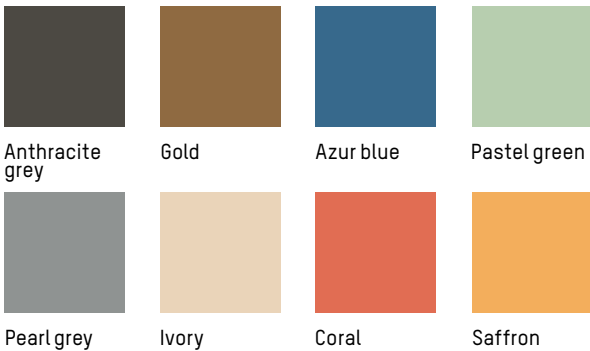

WEEK - END

STUDIO BRICHET ZIEGLER

2017

FOR CONTRACT PROJECT WITH MINIMUM QUANTITY

Chair, Bridge & Armchair

MATERIALS

Aluminium, matte grained Anti UV powder coating for outdoor use

COLOURS

Anthracite grey, Gold, Azur blue, Pastel green, Pearl grey, Ivory, Coral, Saffron

ORIGIN

China

TECHNICAL SPECIFICATIONS

Compliant with EN 581-1 ; EN581 -2 for Contract Use