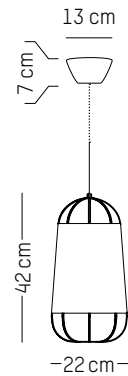

220-240 V 50-60 HZ

Power

110-120 V 60 HZ

Table lamp

-

L: 33 cm | 13 inch
W: 21 cm | 8.3 inch
H: 44,5 cm | 17.5 inch
Cable length: 200 cm | 79 inch
Weight: 1,3 kg | 2.9 lb

PACKAGING :

Type: Carton box
L: 46 cm | 18.1 inch
W: 45 cm | 17.7 inch
H: 23 cm | 9.1 inch
Weight: 2,7 kg | 6 lb

Floor lamp

-

L: 54 cm | 21.3 inch
W : 34 cm | 13.4 inch
H : 120 cm | 47.3 inch
Cable length : 200 cm | 79 inch
Weight: 2 kg | 4.4 lb

PACKAGING :

Type: Carton box
L: 133 cm | 54.4 inch
W: 54 cm | 21.3 inch
H: 25 cm | 9.8 inch
Weight: 6,6 kg | 14.6 lb

Small

Ø: 22 cm | 8.7 inch
H: 42 cm | 16.5 inch
Weight: 0,4 kg | 0.9 lb
Cable length: 250 cm | 99 inch or
on demand: 1000 cm | 394 inch

PACKAGING :

Type: Carton box
L: 27,5 cm | 10.8 inch
W: 27,5 cm | 10.8 inch
H: 48,5 cm | 19.1 inch
Weight: 1,3 kg | 2.9 lb

Medium

Ø: 47 cm | 18.5 inch
H: 60 cm | 23.6 inch
Weight: 0,8 kg | 1.8 lb
Cable length: 250 cm | 99 inch or
on demand: 1000 cm | 394 inch

PACKAGING :

Type: Carton box
L: 52,5 cm | 20.7 inch
W: 52,5 cm | 20.7 inch
H: 66,5 cm | 26.2 inch
Weight: 3,5 kg | 7.7 lb