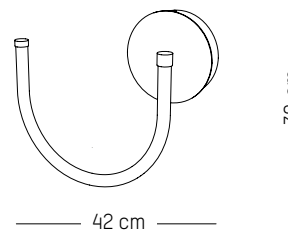

PACKAGING :

L: 62,5 cm | 24.6 inch
W: 46,7 cm | 18.4 inch
H: 6,8 cm | 2.7 inch
Weight: 2,5 kg | 5.5 lb

Pendant lamp O

L: 35 cm | 14 inch
D: 2,4 cm | 1 inch
H: 38 cm | 17.8 inch
Weight: 1,4 kg | 3.1 lb
Cable length (max): 2,5 m | 99 inch

Ceiling plate for double pendant OU

-

L: 85 cm | 33.5 inch
W: 74 cm | 25.6 inch
H: 4 cm | 1.4 inch
Weight: 23 kg | 50.8 lb

PACKAGING :

L: 87 cm | 34.3 inch
W: 76 cm | 26.4 inch
H: 6 cm | 2.4 inch
Weight: 26 kg | 57.4 lb

UK

US

Power
220-240 V 50-60HZ

Power
220-240 V 50-60 HZ

Power
110-120 V 60 HZ

Wall lamp U

-

L: 42 cm | 16.5 inch
D: 7 cm | 2.8 inch
H: 38 cm | 14.9 inch
Canopy: Ø 15cm | 5.9 inch
Weight: 0,96 kg | 2.12 lb

Ø: 110 cm | 43.3 inch
H: 11,5 cm | 4.53 inch
Weight: 2 kg | 4.4 lb
Cable length: 250 cm | 99 inch or
on demand: 1000 cm | 394 inch

PACKAGING :

L: 72 cm | 14.6 inch
W: 72 cm | 14.6 inch
H: 35 cm | 14.8 inch
Weight: 3,5 | 7.7 lb