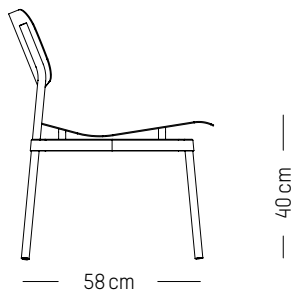

Chair

-

L: 45 cm | 18.5 inch

D: 47 cm | 18.5 inch

H: 78 cm | 30.7 inch

H (seat): 45 cm | 18.5 inch

Weight: 4,8 kg | 10.6 lb

PACKAGING :

Lounge armchair

-

L: 61cm | 24 inch
D: 58 cm | 23 inch
H: 71 cm | 28 inch
H (seat): 40 cm | 16 inch
Weight: 7,9 kg | 17.4 lb

PACKAGING :

L: 64 cm | 25.2 inch
W: 59 cm | 23.2 inch
H: 71 cm | 28 inch
Weight: 11 kg | 24.3 lb