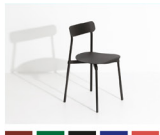

FROMME
TOM CHUNG