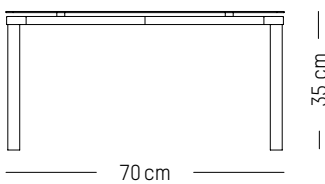

48

Coffee table

-

L: 70cm | 28 inch

W: 70 cm | 28 inch

H: 35 cm | 13.8 inch

Weight: 12 kg | 26.5 lb

PACKAGING :