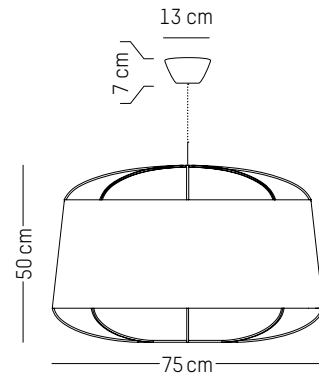

220-240 V 50-60 HZ

Power

110-120 V 60 HZ

Table lamp

-

L: 33 cm | 13 inch
W: 21 cm | 8.3 inch
H: 44,5 cm | 17.5 inch
Cable length: 200 cm | 79 inch
Weight: 1,3 kg | 2.9 lb

PACKAGING :

Type: Carton box
L: 46 cm | 18.1 inch
W: 45 cm | 17.7 inch
H: 23 cm | 9.1 inch
Weight: 2,7 kg | 6 lb

Small

Ø: 22 cm | 8.7 inch
H: 42 cm | 16.5 inch
Weight: 0,4 kg | 0.9 lb
Cable length: 250 cm | 99 inch or
on demand: 1000 cm | 394 inch

PACKAGING :

Type: Carton box
L: 27,5 cm | 10.8 inch
W: 27,5 cm | 10.8 inch
H: 48,5 cm | 19.1 inch
Weight: 1,3 kg | 2.9 lb

Medium

Ø: 47 cm | 18.5 inch
H: 60 cm | 23.6 inch
Weight: 0,8 kg | 1.8 lb
Cable length: 250 cm | 99 inch or
on demand: 1000 cm | 394 inch

PACKAGING :

Type: Carton box
L: 52,5 cm | 20.7 inch
W: 52,5 cm | 20.7 inch
H: 66,5 cm | 26.2 inch
Weight: 3,5 kg | 7.7 lb