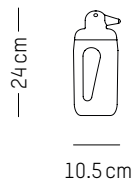

Mama ping

-

Ø: 10,5 cm | 3.9 inch
H: 24 cm | 9.4 inch
Weight: 0,6 kg | 1.4 lb

PACKAGING :

L: 17 cm | 6.7 inch
W: 17 cm | 6.7 inch
H: 43 cm | 16.9 inch
Weight: 0.86 kg | 1.9 lb