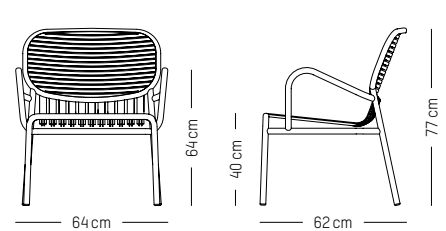

Chair

L: 52 cm | 20.5 inch
W: 50 cm | 19.7 inch
H: 77 cm | 30.3 inch
H1: 45 cm | 17.7 inch
Weight: 3 kg | 6.6 lb

PACKAGING (X2):

L: 60 cm | 23.6 inch
W: 53 cm | 20.9 inch
H: 98 cm | 38.6 inch
Weight: 8 kg | 17.7 lb