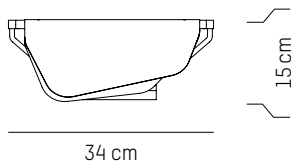

France

TECHNICAL SPECIFICATIONS

LED input:
324 lumens

US

Power

110-120 V 60 HZ

L: 34 cm | 13.4 inch
D: 20 cm | 7.9 inch
H: 15 cm | 5.9 inch
Weight: 1 kg | 2.2 lb

PACKAGING :