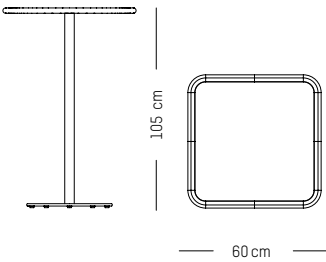

Blush

Terracotta

Jade green

Glass green

Yellow

High table square

-

L: 60 cm | 27.5 inch
W: 60cm | 27.5 inch
H: 105 cm | 41.3 inch
Weight: 13 kg | 29 lb