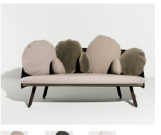

NUBILLO
CONSTANCE GUISET