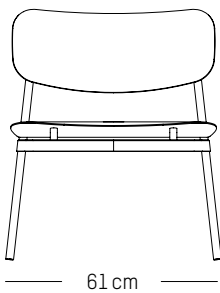

FROMME

TOM CHUNG

2021

Black

Brown-red

Mint-green

Blue

Coral

Lounge armchair

-

MATERIALS

Aluminium, matte grained Anti UV powder coating for outdoor use

COLORS

Black, Brown-red, Mint-green, Blue, Coral

ORIGIN

China

TECHNICAL SPECIFICATIONS

Compliant with EN 581-1 ; EN581-2 for Contract use

61 cm

71 cm

58 cm

40 cm

Lounge armchair

-

L: 61 cm | 24 inch

D: 58 cm | 23 inch

H: 71 cm | 28 inch

H (seat): 40 cm | 16 inch

Weight: 5,9 kg | 13 lb

PACKAGING :

L: 64 cm | 25.2 inch

W: 59 cm | 23.2 inch

H: 71 cm | 28 inch

Weight: 8 kg | 17.6 lb