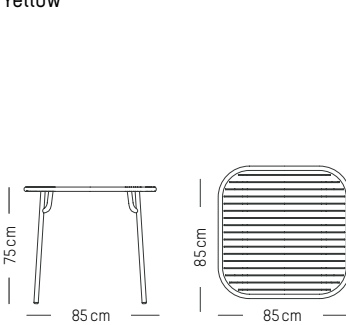

Jade green

Glass green

Yellow

Square table

L: 85 cm | 33.5 inch
W: 85 cm | 33.5 inch
H: 75 cm | 29.5 inch
Weight: 12 kg | 26.5 lb

PACKAGING :

packaging tabletop
L: 86 cm | 33.9 inch
W: 86 cm | 33.9 inch
H: 5 cm | 2 inch
Weight: 10 kg | 22 lb