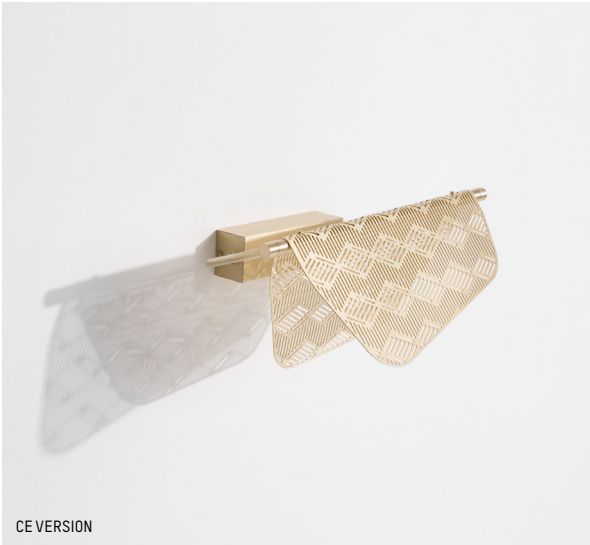

MEDITERRANEA

NOÉ DUCHAUFOUR-LAWRANCE

2016

Wall lamp

-

MATERIALS

Brushed or painted brass
Lighting system: integrated LED

COLORS

Brushed brass, White, Black

ORIGIN

France

TECHNICAL SPECIFICATIONS

LED input:
324 lumens

EUROPE

UK

Power

220-240 V 50-60HZ

Power

220-240 V 50-60 HZ

L: 34 cm | 13.4 inch
D: 20 cm | 7.9 inch
H: 15 cm | 5.9 inch
Weight: 1 kg | 2.2 lb

PACKAGING :

Type: Carton box
L: 42 cm | 16.5 inch
W: 32 cm | 12.6 inch
H: 24 cm | 9.5 inch
Weight: 2,1 kg | 4.6 lb

* While stocks last