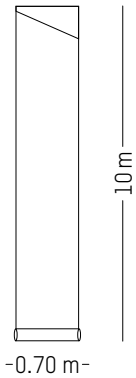

L: 1000 cm | 393.7 inch
W: 70 cm | 27.6 inch
Weight: 1 kg | 2.2 lb

PACKAGING :

Ø: 13,6 cm | 5.3 inch
H: 74 cm | 29.1 inch
Weight: 1.2 kg | 2.6 lb

Wallpaper

-

MATERIALS

Non-woven wallpaper 1476/M2

COLORS

Cream, Ink

ORIGIN

France

TECHNICAL SPECIFICATIONS

CERTIFICATION EUROCLASS B-S1,D0

Apply Paste to the wall

Dry peelable

Light-proof

Washable