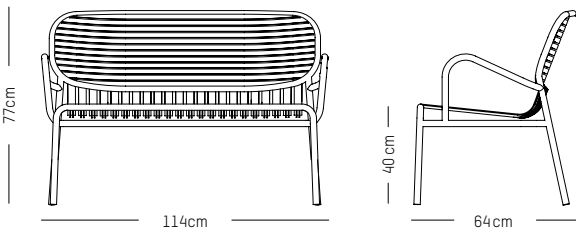

2 seater sofa

-

L: 113,5 cm | 44.5 inch

W: 64 cm | 24.2 inch

H: 78.5 cm | 31 inch (back)

H: 40 cm | 15.7 inch (seat)

Weight: 9 kg | 19.8 lb

PACKAGING :

L: 70 cm | 27.6 inch

W: 120 cm | 47.2 inch

H: 83 cm | 32.7 inch

Weight: 12 kg | 26.5 lb

Stackable