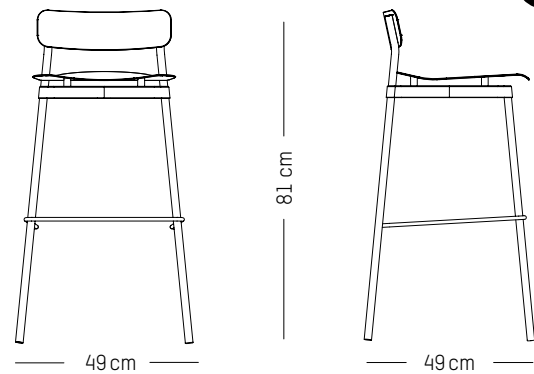

-

L: 61cm | 24 inch
D: 58 cm | 23 inch
H: 71 cm | 28 inch
H (seat): 40 cm | 16 inch
Weight: 7,9 kg | 17.4 lb

PACKAGING :

L: 64 cm | 25.2 inch
W: 59 cm | 23.2 inch
H: 71 cm | 28 inch
Weight: 11 kg | 24.3 lb

L: 51cm | 20.47 inch
D: 51 cm | 20.08 inch
H: 92 cm | 36.22 inch
H (seat): 75 cm | 29.53 inch
Weight: 6 kg | 13.23 lb

PACKAGING :

L: 53 cm | 20.87 inch
W: 53 cm | 20.87 inch
H: 93 cm | 36.61 inch
Weight: 10 kg | 22.05 lb