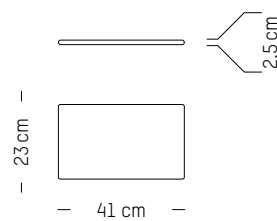

France

TECHNICAL SPECIFICATIONS

Suitable for outdoor use

Seat cushion

-

L: 41 cm | 16.1 inch
W: 34 cm | 13.4 inch
H: 2,5 cm | 1 inch
Weight: 0,5 kg | 1.1 lb

PACKAGING :

L: 45 cm | 17.7 inch
W: 45 cm | 17.7 inch
H: 5 cm | 2 inch
Weight: 1 kg | 2.2 lb