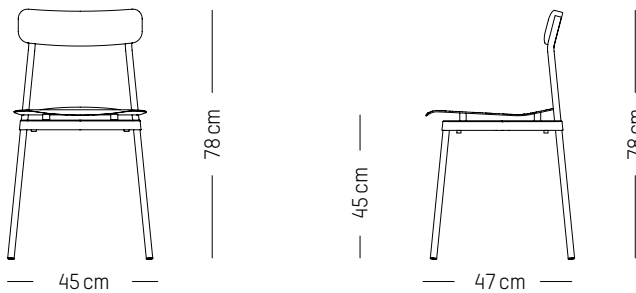

Chair

-

L: 45 cm | 18.5 inch

D: 47 cm | 18.5 inch

H: 78 cm | 30.7 inch

H (seat): 45 cm | 18.5 inch

Weight: 4,8 kg | 10.6 lb

PACKAGING :

L: 50 cm | 19.7 inch

W: 47 cm | 18.5 inch

H: 79 cm | 31.1 inch

Weight: 7 kg | 15.4 lb