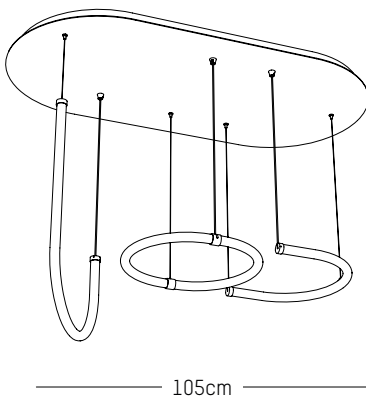

12

Triple pendant system

-

L: 105 cm | 41.3 inch

W: 53 cm | 21 inch

H: 82 cm | 33 inch

Weight: 15 kg | 33 lb

PACKAGING :

L: 86,7 cm | 34.1 inch

W: 115 cm | 45.3 inch

H: 58 cm | 26.8 inch

Weight: 17 kg | 37.5 lb

Quintuple pendant system

-

L: 180 cm | 70.9 inch

W: 73 cm | 29 inch