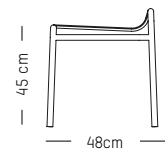

Bench

L: 121 cm | 47.7 inch
W: 49 cm | 19.3 inch
H: 77 cm | 30.3 inch (back)
H: 40 cm | 15.7 inch (seat)
Weight: 11 kg | 24.2 lb

PACKAGING :

L: 130 cm | 51.2 inch
W: 55 cm | 21.6 inch
H: 83 cm | 32.7 inch
Weight: 14 kg | 30.9 lb

Stackable

Bench without back

L: 156 cm | 61.4 inch
W: 50 cm | 19.7 inch
H: 45 cm | 15.8 inch (seat)
Weight: 8 kg | 17.6 lb

PACKAGING :

L: 160 cm | 63 inch
W: 55 cm | 21.6 inch
H: 83 cm | 32.7 inch
Weight: 11 kg | 24.3 lb

Stackable

Benches

-

MATERIALS

Aluminium, matte grained Anti UV powder coating for outdoor use

COLORS

Black, White, Blue, Burgundy, Blush, Terracotta, Jade green, Glass green, Yellow

ORIGIN

China

TECHNICAL SPECIFICATIONS

Compliant with EN 581-1 ; EN581 -2 for Contract Use