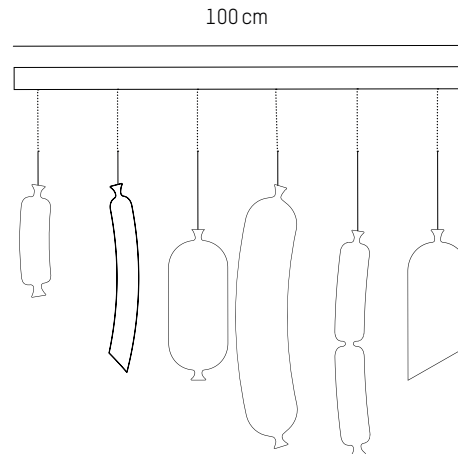

Line of 6

L: 100 cm | 39.4 inch
Cable length : 175 cm | 69 inch
Weight: 2,8 kg | 6.2 lb

PACKAGING :

L: 10 cm | 3.9 inch
W: 30 cm | 11.8 inch
H: 11 cm | 4.3 inch
Weight: 4,3 kg | 9.5 lb

13