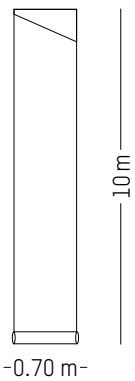

L: 1000 cm | 393.7 inch
W: 70 cm | 27.6 inch
Weight: 1 kg | 2.2 lb

PACKAGING :

Ø: 13,6 cm | 5.3 inch
H: 74 cm | 29.1 inch
Weight: 1.2 kg | 2.6 lb