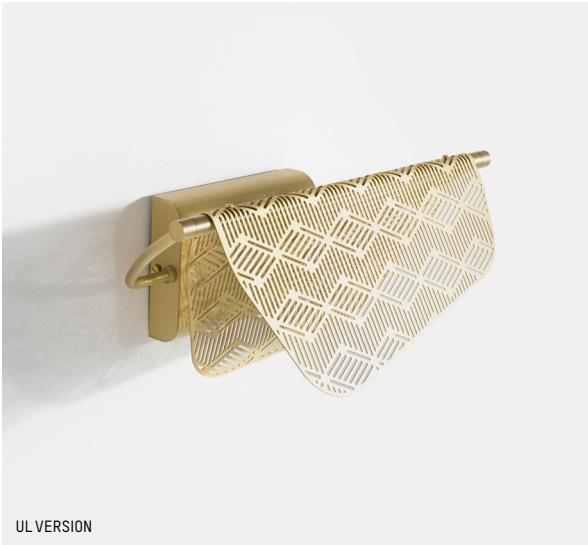

MEDITERRANEA

NOÉ DUCHAUFOUR-LAWRANCE

2016

Wall lamp

-

MATERIALS

Brushed or painted brass
Lighting system: integrated LED

COLORS

Brushed brass, White, Black

ORIGIN

France

TECHNICAL SPECIFICATIONS

LED input:
324 lumens

US

Power

110-120 V 60 HZ

L: 34 cm | 13.4 inch
D: 20 cm | 7.9 inch
H: 15 cm | 5.9 inch
Weight: 1 kg | 2.2 lb

PACKAGING :

Type: Carton box
L: 42 cm | 16.5 inch
W: 32 cm | 12.6 inch
H: 24 cm | 9.5 inch
Weight: 2,1 kg | 4.6 lb

* While stocks last