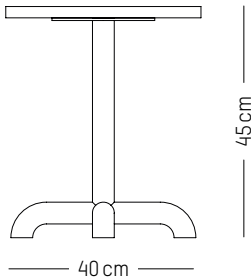

Europe

Grey-brown

Red-brown

Blush

Ø: 40 cm | 15.7 inch
H: 45 cm | 17.7 inch
Weight: 5 kg | 11 lb

PACKAGING :

L: 42 cm | 16.5 inch
W: 42 cm | 16.5 inch
H: 47 cm | 18.5 inch
Weight: 7 kg | 15 lb

UNIFY