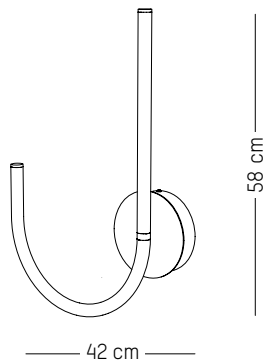

Pendant lamp O

L: 35 cm | 14 inch
D: 2,4 cm | 1 inch
H: 38 cm | 17.8 inch
Weight: 1,4 kg | 3.1 lb
Cable length (max): 2,5 m | 99 inch

PACKAGING :

L: 46,7 cm | 18.4 inch
W: 42,6 cm | 16.8 inch
H: 6,8 cm | 2.7 inch
Weight: 2,5 kg | 5.5 lb

L: 89 cm | 35.1 inch
W: 74 cm | 25.6 inch
H: 4 cm | 1.4 inch
Weight: 23 kg | 50.8 lb

PACKAGING :

L: 91 cm | 35.9 inch
W: 76 cm | 26.4 inch
H: 6 cm | 2.4 inch
Weight: 26 kg | 57.4 lb

Ceiling plate for double pendant UJ

-

L: 65 cm | 25.6 inch
W: 74 cm | 25.6 inch
H: 4 cm | 1.4 inch
Weight: 17 kg | 37.5 lb

PACKAGING :

L: 67 cm | 26.4 inch
W: 76 cm | 26.4 inch
H: 6 cm | 2.4 inch
Weight: 20 kg | 54.1 lb

Ceiling plate for double pendant OU

Wall lamp U

Wall lamp J

L: 42 cm | 16.5 inch
D: 7 cm | 2.8 inch
H: 58 cm | 22.8 inch
Canopy: Ø 15cm | 5.9 inch
Weight: 1,5 kg | 3.3 lb

PACKAGING :

L: 62,5 cm | 24.6 inch
W: 46,7 cm | 18.4 inch
H: 7 cm | 2.8 inch
Weight: 2,5 kg | 5.5 lb