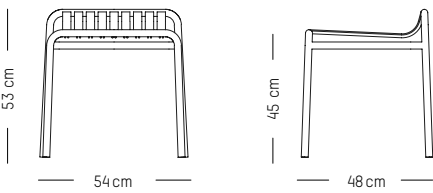

PACKAGING :

L: 160 cm | 63 inch
W: 55 cm | 21.6 inch
H: 83 cm | 32.7 inch
Weight: 11 kg | 24.3 lb

Stackable

WEEK - END

STUDIO BRICHET ZIEGLER

2017 & 2019

Stool

-
L: 53,3 cm | 21 inch
W: 58 cm | 22.8 inch
H: 53 cm | 20.9 inch
H (seat): 45 cm | 18 inch
Weight: 3 kg | 6.6 lb