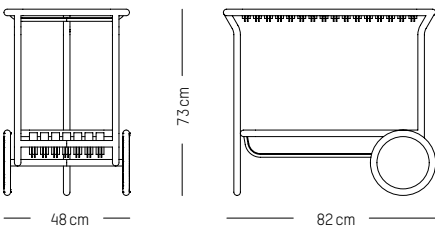

WEEK - END

STUDIO BRICHET ZIEGLER

2019

Trolley

MATERIALS

Aluminium, matte grained Anti UV powder coating for outdoor use

COLORS

Black, White, Blue, Burgundy, Blush, Terracotta, Jade green, Glass green, Yellow

ORIGIN

China

Trolley

W: 48 cm | 19 inch
L: 82 cm | 32.3 inch
H: 73 cm | 29 inch
Weight: 9 kg | 20 lb

PACKAGING :

L: 85 cm | 33.5 inch
W: 51 cm | 20.1 inch
H: 76 cm | 29.3 inch
Weight : 12 kg | 26.5 lb