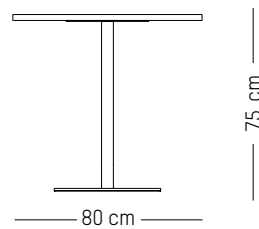

Round bistro large

-

Ø: 80 cm | 31.5 inch
H: 75 cm | 29.5 inch
Weight: 22,4 kg | 49.4 lb

PACKAGING :

L: 80 cm | 31,5 inch
L: 85 cm | 33,5 inch
H: 7 cm | 2.8 inch
Weight: 24 kg | 53 lb

Assembly