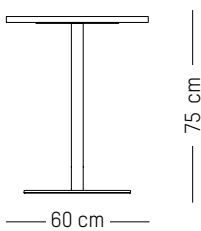

Square bistro small

-

L: 60 cm | 23.6 inch
W: 60 cm | 23.6 inch
H: 75 cm | 29.5 inch
Weight: 21,7 kg | 47.9 lb

PACKAGING :

L: 80 cm | 31,5 inch
L: 65 cm | 25,6 inch
H: 7 cm | 2.8 inch
Weight: 23 kg | 51 lb

Assembly