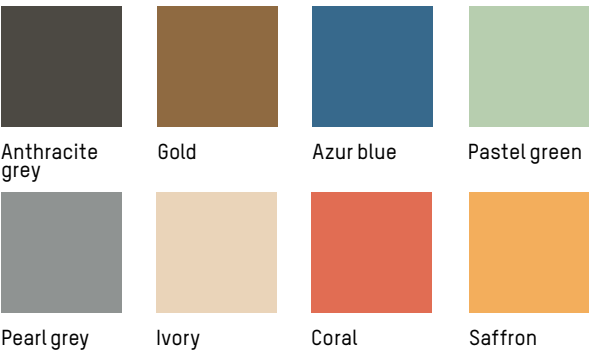

WEEK-END

STUDIO BRICHET ZIEGLER

2017 & 2019

FOR CONTRACT PROJECT WITH MINIMUM QUANTITY

Coffee tables

MATERIALS

Aluminium, matte grained Anti UV powder coating for outdoor use

COLOURS

Anthracite grey, Gold, Azur blue, Pastel green, Pearl grey, Ivory, Coral, Saffron

ORIGIN

China