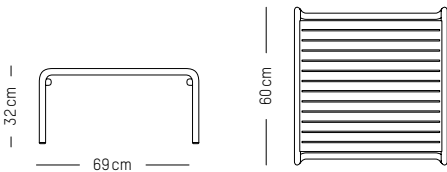

COLORS

Black, White, Blue, Burgundy, Blush, Terracotta, Jade green, Glass green, Yellow

ORIGIN

China

Coffee table

-

W: 60 cm | 23.6 inch

L: 69 cm | 27.2 inch