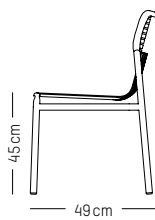

Bench

L: 121 cm | 47.7 inch
W: 49 cm | 19.3 inch
H: 77 cm | 30.3 inch (back)
H: 40 cm | 15.7 inch (seat)
Weight: 11 kg | 24.2 lb

PACKAGING :

L: 130 cm | 51.2 inch
W: 55 cm | 21.6 inch
H: 83 cm | 32.7 inch
Weight: 14 kg | 30.9 lb

Stackable

Bench without back

L: 156 cm | 61.4 inch
W: 50 cm | 19.7 inch
H: 45 cm | 15.8 inch (seat)
Weight: 8 kg | 17.6 lb

PACKAGING :

L: 160 cm | 63 inch
W: 55 cm | 21.6 inch
H: 83 cm | 32.7 inch
Weight: 11 kg | 24.3 lb

Stackable

Benches

-

MATERIALS

Aluminium, matte grained Anti UV powder coating for outdoor use

COLORS

Black, White, Blue, Burgundy, Blush, Terracotta, Jade green, Glass green, Yellow

ORIGIN

China

TECHNICAL SPECIFICATIONS

Compliant with EN 581-1 ; EN581 -2 for Contract Use