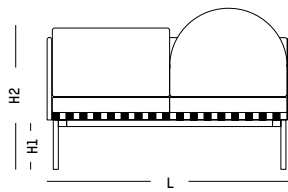

Cushion in mix of PU and wadding, fabric to be chosen by client

ORIGIN

Europe

TECHNICAL SPECIFICATIONS

Removable cushions

Daybed

-

L: 187 cm | 73.6 inch
W: 71 cm | 28 inch
H: 92 cm | 36.2 inch
H1: 45 cm | 17.7 inch
Weight: 45 kg | 92.2 lb