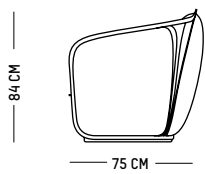

Sofa

-

L: 165 cm | 65 inch
W: 75 cm | 30 inch
H: 84 cm | 33 inch
Weight: 59 kg | 130 lb

PACKAGING :

Type: Wooden crate
L: 172 cm | 68 inch
W: 85 cm | 33 inch
H: 102 cm | 40 inch
Weight: 90kg | 198 lb

Armchair