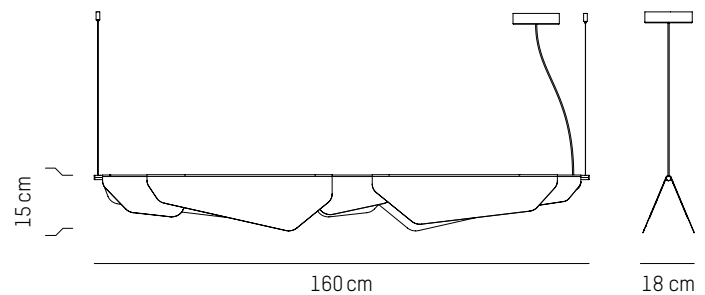

110-120 V 60 HZ

Small

L: 100,5 cm | 39.6 inch

W: 18 cm | 7.1 inch

H: 15 cm | 5.9 inch

Cable length: 200 cm | 79 inch

Weight: 4 kg | 8.8 lb

PACKAGING :

L: 109 cm | 42.9 inch

W: 25 cm | 9.9 inch

H: 30 cm | 11.8 inch

Weight: 4,7 kg | 10.4 lb

* While stocks last

Large

L: 160 cm | 63 inch

W: 18 cm | 7.1 inch