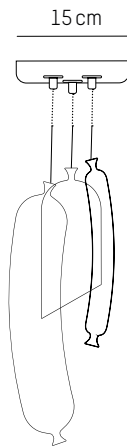

220-240 V 50-60HZ

Power

220-240 V 50-60 HZ

Diot

-

Ø: 4,2 cm | 1.7 inch
H: 15 cm | 5.1 inch
Cable: 175 cm | 69 in
Weight: 0,5 kg | 1.1 lb

PACKAGING :

L: 49 cm | 19.3 inch
W: 20 cm | 7.9 inch
H: 18 cm | 7.1 inch
Weight: 1,1 kg | 2.4 lb

PACKAGING :

L: 49 cm | 19.3 inch
W: 20 cm | 7.9 inch
H: 18 cm | 7.1 inch
Weight: 1,1 kg | 2.4 lb

Toulouse

-

Ø: 4,2 cm | 1.7 inch
H: 30 cm | 11.8 inch
Cable: 175 cm | 69 in
Weight: 0,6 kg | 1.3 lb

PACKAGING :

UK

Power

220-240 V 50-60HZ

Power

220-240 V 50-60 HZ

Set of 3 #1

Ø: 15 cm | 5.9 inch
H: 33 cm | 13 inch
Cable length: 175 cm | 69 inch
Weight: 1 kg | 2.2 lb

PACKAGING :

L: 49 cm | 19.3 inch
W: 32 cm | 12.6 inch
H: 12 cm | 4.7 inch
Weight: 1,9 kg | 4.2 lb

Set of 3 #2

Ø: 4,2 cm | 1.7 inch
H: 38 cm | 15 inch
Cable length: 175 cm | 69 inch
Weight: 1,2 kg | 2.7 lb

PACKAGING :