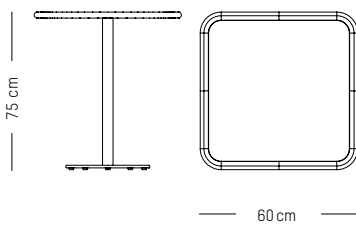

Square bistro table

L: 60 cm | 27.5 inch
W: 60 cm | 27.5 inch
H: 75 cm | 29.5 inch
Weight: 11 kg | 24.2 lb

PACKAGING :

L: 72 cm | 28.3 inch
W: 72 cm | 28.3 inch
H: 78 cm | 30.7 inch
Weight: 14 kg | 30.9 lb

Assembly

Bistro tables

-

MATERIALS

Aluminium, matte grained Anti UV powder coating for outdoor use

COLORS

Black, White, Blue, Burgundy, Blush, Terracotta, Jade green, Glass green, Yellow