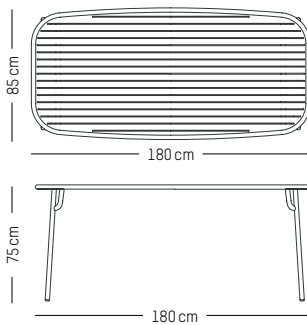

Rectangular table medium

W: 85 cm | 33.5 inch
L: 180 cm | 70.9 inch
H: 75 cm | 29.5 inch
Weight: 22,3 kg | 49.2 lb

PACKAGING :

packaging table top
L: 182 cm | 71.7 inch
W: 88 cm | 34.6 inch
H: 5 cm | 2 inch
Weight: 22 kg | 48.5 lb

packaging legs (x2)
L: 19 cm | 7.5 inch
W: 19 cm | 7.5 inch
H: 80 cm | 31.5 inch
Weight: 4 kg | 8.9 lb

Assembly