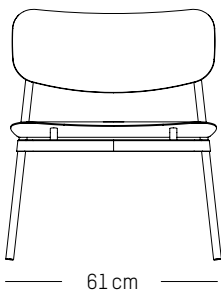

FROMME

TOM CHUNG

2021

Black

Brown-red

Mint-green

Blue

Coral

Lounge armchair

-

MATERIALS

Aluminium, matte grained Anti UV powder coating for outdoor use

COLORS

Black, Brown-red, Mint-green, Blue, Coral

ORIGIN

China

TECHNICAL SPECIFICATIONS

Compliant with EN 581-1 ; EN581-2 for Contract use

61 cm

71 cm

58 cm

40 cm

Lounge armchair

-

L: 61 cm | 24 inch

D: 58 cm | 23 inch

H: 71 cm | 28 inch

H (seat): 40 cm | 16 inch

Weight: 5,9 kg | 13 lb

PACKAGING :

L: 64 cm | 25.2 inch

W: 59 cm | 23.2 inch

H: 71 cm | 28 inch

Weight: 8 kg | 17.6 lb