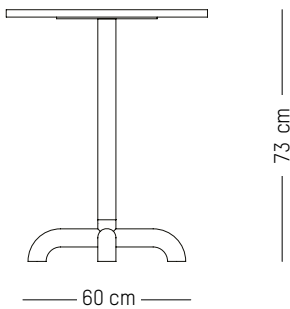

ORIGIN

Europe

TECHNICAL SPECIFICATIONS

Adjustable feet

Round bistro table

-

Ø: 60 cm | 23.6 inch
H: 73 cm | 29 inch
Weight: 11 kg | 24.2 lb

PACKAGING :