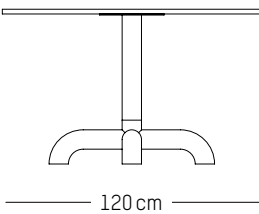

Round dining table

-

Ø: 120 cm | 47.2 inch
H: 73 cm | 29 inch
Weight: 33 kg | 72.5 lb

PACKAGING :

- Carton box 1
L: 122 cm | 48 inch
W: 122 cm | 48 inch
H: 30 cm | 11.8 inch
Weight: 20 cm | 44 inch

- Carton box 2
L: 60 cm | 23.6 inch
W: 60 cm | 23.6 inch
H: 25 cm | 9.8 inch
Weight: 18 kg | 39.7 lb

Assembly