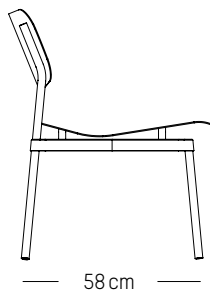

Lounge armchair

-

L: 61cm | 24 inch
D: 58 cm | 23 inch
H: 71 cm | 28 inch
H (seat): 40 cm | 16 inch
Weight: 7,9 kg | 17.4 lb

PACKAGING :

L: 64 cm | 25.2 inch
W: 59 cm | 23.2 inch
H: 71 cm | 28 inch
Weight: 11 kg | 24.3 lb