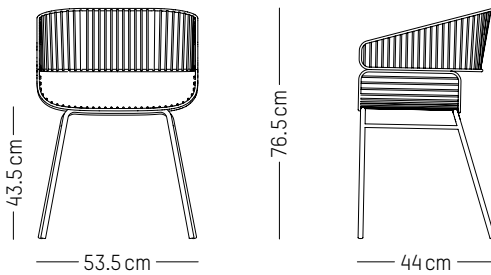

-

MATERIALS

Steel with matte grained powder coating

COLORS

Black, Anthracite, White

ORIGIN

Europe

L: 53,5 cm | 21 inch
D: 44 cm | 17.3 inch
H: 76,5 cm | 30.1 inch
H (seat): 43,5 cm | 17.1 inch
Weight: 8 kg | 17.6 lb