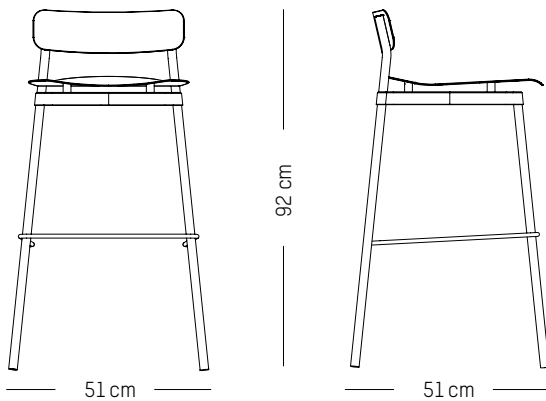

High stool

-

L: 51cm | 20.47 inch
D: 51 cm | 20.08 inch
H: 92 cm | 36.22 inch
H (seat): 75 cm | 29.53 inch
Weight: 6 kg | 13.23 lb

PACKAGING :

L: 53 cm | 20.87 inch
W: 53 cm | 20.87 inch
H: 93 cm | 36.61 inch
Weight: 10 kg | 22.05 lb