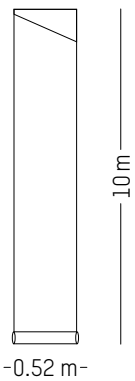

L: 1000 cm | 393.7 inch

W: 52 cm | 20.5 inch

Weight: 1 kg | 2.2 lb

PACKAGING :

Ø: 13,6 cm | 5.3 inch

H: 74 cm | 29.1 inch

Weight: 1.2 kg | 2.6 lb