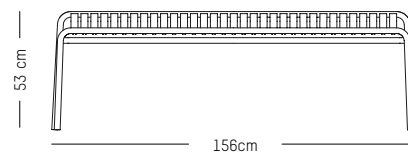

TECHNICAL SPECIFICATIONS

Compliant with EN 581-1 ; EN581 -2 for Contract Use

Bench

-

L: 121 cm | 47.7 inch
W: 49 cm | 19.3 inch
H: 77 cm | 30.3 inch (back)
H: 40 cm | 15.7 inch (seat)
Weight: 11 kg | 24.2 lb

PACKAGING :

L: 130 cm | 51.2 inch
W: 55 cm | 21.6 inch
H: 83 cm | 32.7 inch
Weight: 14 kg | 30.9 lb

Stackable

Bench without back

-

L: 156 cm | 61.4inch
W: 50 cm | 19.7 inch
H: 45 cm | 15.8 inch (seat)
Weight: 8 kg | 17.6 lb

PACKAGING :

L: 160 cm | 63 inch
W: 55 cm | 21.6 inch
H: 83 cm | 32.7 inch
Weight: 11 kg | 24.3 lb

Stackable