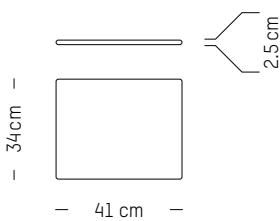

France

TECHNICAL SPECIFICATIONS

Suitable for outdoor use

Seat cushion

-

L: 41 cm | 16.1 inch
W: 34 cm | 13.4 inch
H: 2,5 cm | 1 inch
Weight: 0,5 kg | 1.1 lb

PACKAGING :

L: 45 cm | 17.7 inch
W: 45 cm | 17.7 inch
H: 5 cm | 2 inch
Weight: 1 kg | 2.2 lb