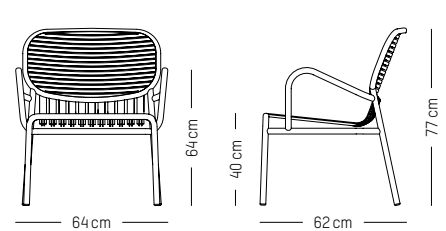

COLOURS

Anthracite grey, Gold, Azur blue, Pastel green, Pearl grey, Ivory, Coral, Saffron

ORIGIN

China

TECHNICAL SPECIFICATIONS

Compliant with EN 581-1 ; EN581 -2 for Contract Use

Chair

L: 52 cm | 20.5 inch
W: 50 cm | 19.7 inch
H: 77 cm | 30.3 inch
H1: 45 cm | 17.7 inch
Weight: 3 kg | 6.6 lb