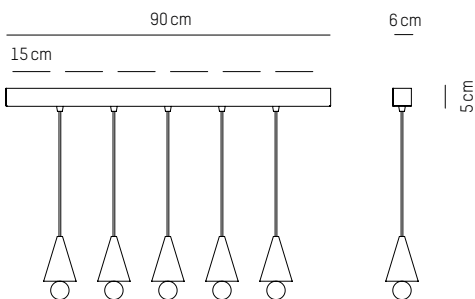

220-240V, 50-60Hz

Power

220-240V, 50-60Hz

Linear canopy

5 PCS XS CHERRY PENDANT

L: 90 cm | 35.4 inch
W: 6 cm | 2.4 inch
H: 5 cm | 1.9 inch
Weight: 3,9 kg | 8.6 lb

PACKAGING :

Type: Carton box
L: 91 cm | 35.8 inch
W: 17 cm | 6.6 inch
H: 27 cm | 10.6 inch