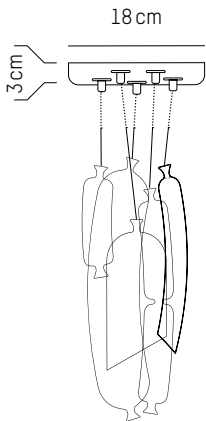

L: 49 cm | 19.3 inch
W: 32 cm | 12.6 inch
H: 12 cm | 4.7 inch
Weight: 1,9 kg | 4.2 lb

Set of 3 #2

Ø: 4,2 cm | 1.7 inch
H: 38 cm | 15 inch
Cable length: 175 cm | 69 inch
Weight: 1,2 kg | 2.7 lb

PACKAGING :

UK

Power

220-240 V 50-60HZ

Power

220-240 V 50-60 HZ

35

Set of 5

Ø: 18 cm | 7.1 inch
H: 38 cm | 15 inch
Cable length : 175 cm | 69 inch
Weight: 1,2 kg | 2.7 lb

PACKAGING :

L: 50 cm | 19.7 inch
W: 45 cm | 17.7 inch
H: 12 cm | 4.7 inch
Weight: 1,9 kg | 4.2 lb

Line of 6

L: 100 cm | 39.4 inch
Cable length : 175 cm | 69 inch
Weight: 2,8 kg | 6.2 lb

PACKAGING :

L: 10 cm | 3.9 inch
W: 30 cm | 11.8 inch
H: 11 cm | 4.3 inch
Weight: 4,3 kg | 9.5 lb

220-240 V 50-60 HZ

Ø: 30 cm | 11.8 inch
W: 26,5 cm | 10.4 inch
H: 26,5 cm | 10.4 inch
Cable length : 180 cm | 70.8 inch
Weight: 2 kg | 4.4 lb

PACKAGING :

W: 37 cm | 14.6 inch
H: 37,5 cm | 14.8 inch
Weight: 2,7 kg | 6 lb