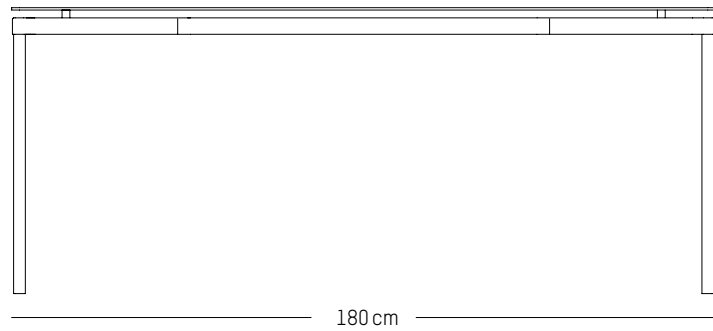

180 cm

Rectangular table

-

L: 180cm | 70.9 inch

W: 90 cm | 35.4 inch

H: 73 cm | 29 inch

Weight: 37,5 kg | 82.7 lb

PACKAGING :

L: 200 cm | 78.7 inch

W: 92 cm | 36.2 inch

H: 8 cm | 3.2 inch

Weight: 44 kg | 97 lb