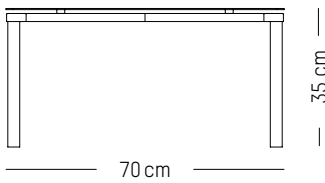

Mint-green

Blue

Coral

48

Coffee table

-

L: 70cm | 28 inch

W: 70 cm | 28 inch

H: 35 cm | 13.8 inch

Weight: 12 kg | 26.5 lb

PACKAGING :

L: 88 cm | 34.7 inch

W: 77 cm | 30.3 inch

H: 20 cm | 7.9 inch

Weight: 16 kg | 35.3 lb

FROMME SOFT