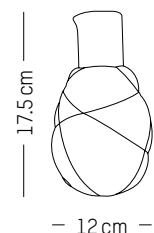

Pitcher

-

Ø: 12 cm | 4.7 inch
H: 17,5 cm | 6.9 inch
Weight: 0,8 kg | 1.7 lb

PACKAGING :

L: 20 cm | 7.9 inch
W: 12,5 cm | 4.9 inch
H: 14 cm | 5.5 inch
Weight: 0,9 kg | 2 lb

* While stocks last