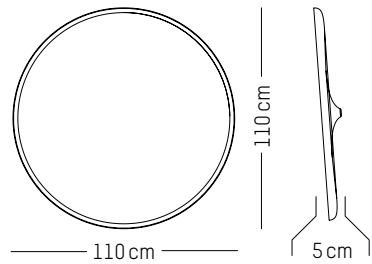

220-240 V 50-60 HZ

Ø: 30 cm | 11.8 inch
W: 26,5 cm | 10.4 inch
H: 26,5 cm | 10.4 inch
Cable length : 180 cm | 70.8 inch
Weight: 2 kg | 4.4 lb

PACKAGING :

W: 37 cm | 14.6 inch
H: 37,5 cm | 14.8 inch
Weight: 2,7 kg | 6 lb

L: 72,5 cm | 28.5 inch

W: 72,5 cm | 28.5 inch

H: 21 cm | 8 inch

Weight: 2,28 | 5 lb

FURNITURE

FRANCIS

CONSTANCE GUISET

2011

Black & Blue-purple watercolor

Black & Pink watercolor

Black & Blue watercolor

White & Green watercolor

S, L

XL

Small

Ø: 45 cm | 17.7 inch
D: 5 cm | 2 inch
Weight: 3.5 kg | 7.7 lb