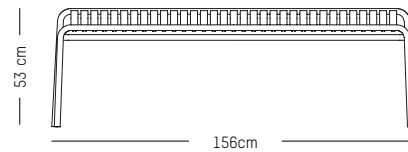

Bench

L: 121 cm | 47.7 inch
W: 49 cm | 19.3 inch
H: 77 cm | 30.3 inch (back)
H: 40 cm | 15.7 inch (seat)
Weight: 11 kg | 24.2 lb

PACKAGING :

L: 130 cm | 51.2 inch
W: 55 cm | 21.6 inch
H: 83 cm | 32.7 inch
Weight: 14 kg | 30.9 lb

Stackable

Bench without back

L: 156 cm | 61.4 inch
W: 50 cm | 19.7 inch
H: 45 cm | 15.8 inch (seat)
Weight: 8 kg | 17.6 lb

PACKAGING :

L: 160 cm | 63 inch
W: 55 cm | 21.6 inch
H: 83 cm | 32.7 inch
Weight: 11 kg | 24.3 lb

Stackable

Benches

-

MATERIALS

Aluminium, matte grained Anti UV powder coating for outdoor use

COLORS

Black, White, Blue, Burgundy, Blush, Terracotta, Jade green, Glass green, Yellow

ORIGIN

China

TECHNICAL SPECIFICATIONS

Compliant with EN 581-1 ; EN581 -2 for Contract Use