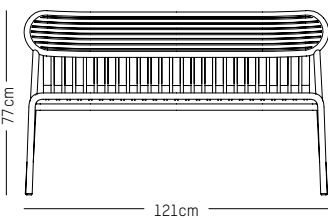

Bench

L: 121 cm | 47.7 inch
W: 49 cm | 19.3 inch
H: 77 cm | 30.3 inch (back)
H: 40 cm | 15.7 inch (seat)
Weight: 11 kg | 24.2 lb

PACKAGING :

L: 130 cm | 51.2 inch
W: 55 cm | 21.6 inch
H: 83 cm | 32.7 inch
Weight: 14 kg | 30.9 lb

Stackable

Bench without back

L: 156 cm | 61.4 inch
W: 50 cm | 19.7 inch
H: 45 cm | 15.8 inch (seat)
Weight: 8 kg | 17.6 lb

PACKAGING :

L: 160 cm | 63 inch
W: 55 cm | 21.6 inch
H: 83 cm | 32.7 inch
Weight: 11 kg | 24.3 lb

Stackable

Benches

-

MATERIALS

Aluminium, matte grained Anti UV powder coating for outdoor use

COLORS

Black, White, Blue, Burgundy, Blush, Terracotta, Jade green, Glass green, Yellow

ORIGIN

China

TECHNICAL SPECIFICATIONS

Compliant with EN 581-1 ; EN581 -2 for Contract Use