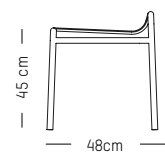

TECHNICAL SPECIFICATIONS

Compliant with EN 581-1 ; EN581 -2 for Contract Use

Bench

-

L: 121 cm | 47.7 inch
W: 49 cm | 19.3 inch
H: 77 cm | 30.3 inch (back)
H: 40 cm | 15.7 inch (seat)
Weight: 11 kg | 24.2 lb

PACKAGING :

L: 130 cm | 51.2 inch
W: 55 cm | 21.6 inch
H: 83 cm | 32.7 inch
Weight: 14 kg | 30.9 lb

Stackable

Bench without back

-

L: 156 cm | 61.4inch
W: 50 cm | 19.7 inch
H: 45 cm | 15.8 inch (seat)
Weight: 8 kg | 17.6 lb

PACKAGING :

L: 160 cm | 63 inch
W: 55 cm | 21.6 inch
H: 83 cm | 32.7 inch
Weight: 11 kg | 24.3 lb

Stackable