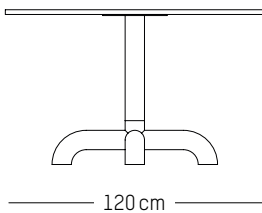

Round dining table

-

Ø: 120 cm | 47.2 inch
H: 73 cm | 29 inch
Weight: 33 kg | 72.5 lb

PACKAGING :

- Carton box 1
L: 122 cm | 48 inch
W: 122 cm | 48 inch
H: 30 cm | 11.8 inch
Weight: 20 kg | 44 lb

- Carton box 2
L: 60 cm | 23.6 inch
W: 60 cm | 23.6 inch
H: 25 cm | 9.8 inch
Weight: 18 kg | 39.7 lb

Assembly