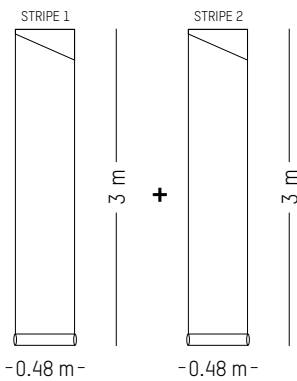

Ø: 300 cm | 118.1 inch
W: 48cm | 18.9 inch
Weight: 0,3 kg | 0.6 lb

PACKAGING :

Ø : 10 cm | 3.9 inch
H : 51,5 cm | 20.3 inch
Weight: 0,5 kg | 1.1 lb