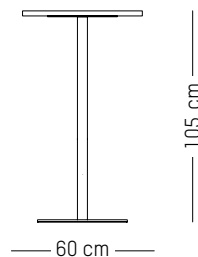

ORIGIN

Europe

TECHNICAL SPECIFICATIONS

Square high

-

L: 60 cm | 23.6 inch
W: 60 cm | 23.6 inch
H: 105 cm | 41.34 inch
Weight: 22,5 kg | 49.6 lb

PACKAGING :

L: 110 cm | 43,3 inch
L: 65 cm | 25,6 inch
H: 7 cm | 2.8 inch
Weight: 24 kg | 53 lb