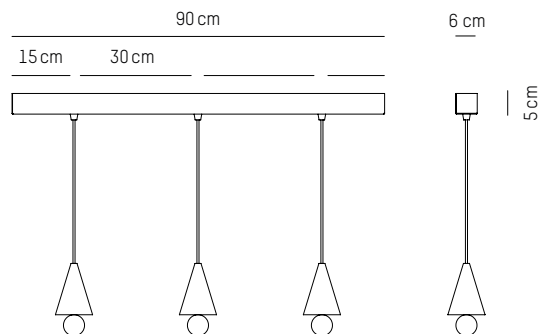

220-240V, 50-60Hz

Power

220-240V, 50-60Hz

Linear canopy

5 PCS XS CHERRY PENDANT

L: 90 cm | 35.4 inch
W: 6 cm | 2.4 inch
H: 5 cm | 1.9 inch
Weight: 3,9 kg | 8.6 lb

PACKAGING :

Type: Carton box
L: 91 cm | 35.8 inch
W: 17 cm | 6.6 inch
H: 27 cm | 10.6 inch