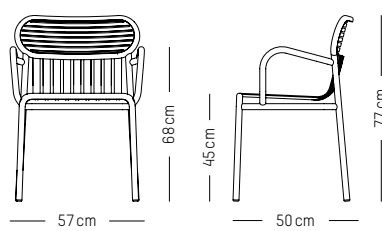

COLOURS

Anthracite grey, Gold, Azur blue, Pastel green, Pearl grey, Ivory, Coral, Saffron

ORIGIN

China

TECHNICAL SPECIFICATIONS

Compliant with EN 581-1 ; EN581 -2 for Contract Use

Chair

L: 52 cm | 20.5 inch
W: 50 cm | 19.7 inch
H: 77 cm | 30.3 inch
H1: 45 cm | 17.7 inch
Weight: 3 kg | 6.6 lb