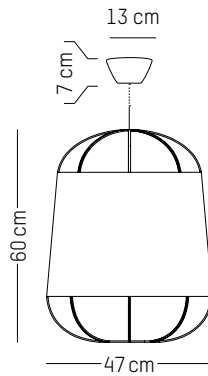

Floor lamp

-

L: 54 cm | 21.3 inch

W : 34 cm | 13.4 inch

H : 120 cm | 47.3 inch

Cable length : 200 cm | 79 inch

Weight: 2 kg | 4.4 lb

PACKAGING :

Grillo S

-

Ø: 23 cm | 9.1 inch
D: 10 cm | 3.9 inch
Cable length: 300 cm | 118 inch
Weight: 0,3 kg | 0.7 lb

PACKAGING :

Type: Carton box
L: 28 cm | 11 inch
W: 28 cm | 11 inch
H: 15 cm | 5.9 inch
Weight: 0,9 kg | 2 lb

Ø: 22 cm | 8.7 inch
H: 42 cm | 16.5 inch
Weight: 0,4 kg | 0.9 lb
Cable length: 250 cm | 99 inch or
on demand: 1000 cm | 394 inch

PACKAGING :

Type: Carton box
L: 27,5 cm | 10.8 inch
W: 27,5 cm | 10.8 inch
H: 48,5 cm | 19.1 inch
Weight: 1,3 kg | 2.9 lb

Medium

Ø: 47 cm | 18.5 inch
H: 60 cm | 23.6 inch
Weight: 0,8 kg | 1.8 lb
Cable length: 250 cm | 99 inch or
on demand: 1000 cm | 394 inch

PACKAGING :

Type: Carton box
L: 52,5 cm | 20.7 inch
W: 52,5 cm | 20.7 inch
H: 66,5 cm | 26.2 inch
Weight: 3,5 kg | 7.7 lb