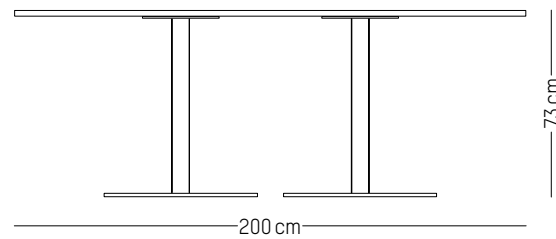

ORIGIN

France and Portugal

Small

-

L: 90 cm | 35.4 inch
W: 90 cm | 35.4 inch
H: 73 cm | 28.7 inch
POIDS: 39 kg | 86 lb

PACKAGING :

L: 100 cm | 39.4 inch
W: 100 cm | 39.4 inch
H: 80 cm | 31.5 inch
Weight: 55 kg | 121 lb