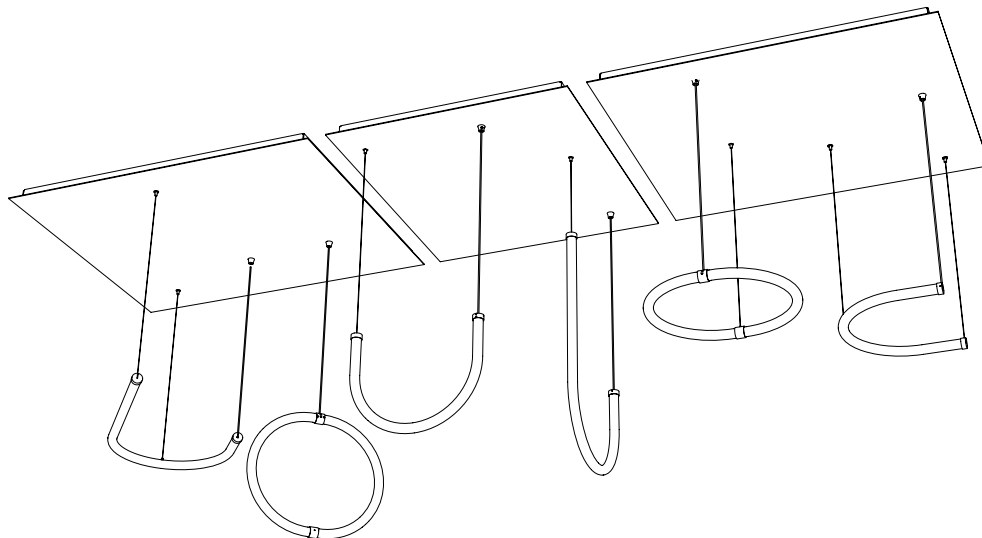

COLOURS

Brass

ORIGIN

France

TECHNICAL SPECIFICATIONS

Ceiling plate sold separately to be combined with 2 different pendant lamps from UNSEEN collection

Ceiling plate for double pendant JO

-