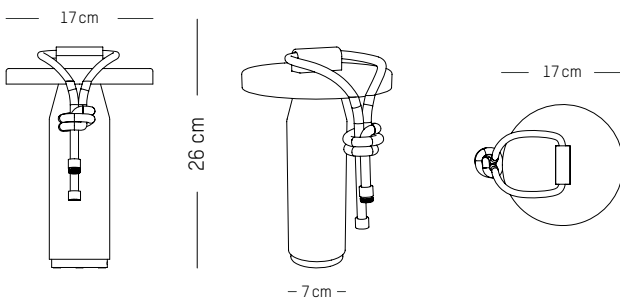

Natural

Sienna

Olive green

Emerald green

Small

Ø TOP: 17 cm | 6.7 inch
Ø BOTTOM: 7 cm | 2.8 inch
H: 26 cm | 10.1 inch
Weight: 1,3 kg | 2.9 lb

PACKAGING (pack cash and carry)

L: 18 cm | 7.1 inch
W: 18 cm | 7.1 inch
H: 29 cm | 11.4 inch
Weight: 2 kg | 4.4 lb