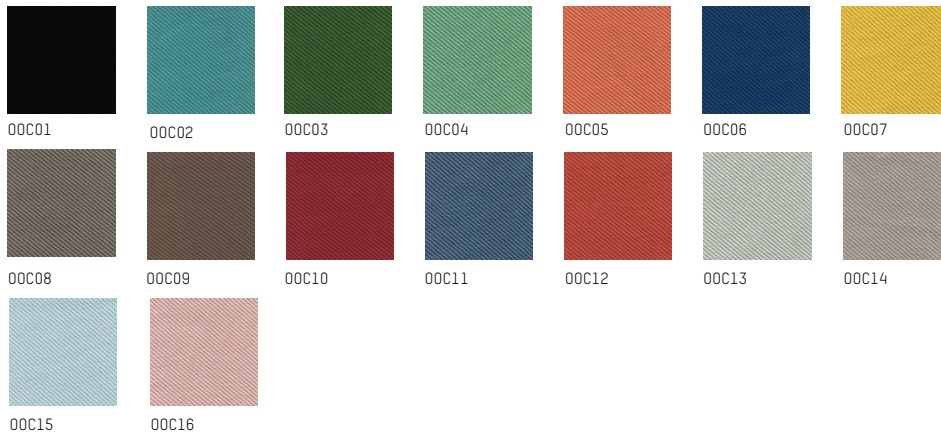

FABRICS' SELECTIONS

TO CREATE YOUR CUSTOM GRID, HOFF AND NUBILO SOFAS, ARMCHAIRS, STOOLS - FOR LILY, PLEASE REFER TO FABRICS WITH *

CATEGORY 3

CAMIRA - OCEANIC | GABRIEL - SAVOY | KVADRAT - CLAY - SAHCO | KVADRAT
- STEELCUT 2 | KVADRAT - STEELCUT TRIO 3 | KVADRAT - GALAXY | KVADRAT- ENCIRCLE

3A. CAMIRA - OCEANIC

MATERIAL: 100% post-consumer recycled polyester, including 50% SEAQUAL yarn.
Width : 140cm - 55in
Weight : 497g/ml - 17,530z/Lin.yd

DURABILITY: 135.000 Martindale

ENVIRONMENT: S EKO-TEX® Standard 100 / Certified to Indoor Advantage™ «Gold» / Made from 100% post-consumer recycled polyester / Non metallic dyestuffs.

FIRE STANDARDS: EN 1021 - 1 (cigarette) / EN 1021 - 2 (match) / BS 7176 Low Hazard / BS 5852 Ignition Source 5 with EnviroFlam5 / BS 7176 Medium Hazard with EnviroFlam5