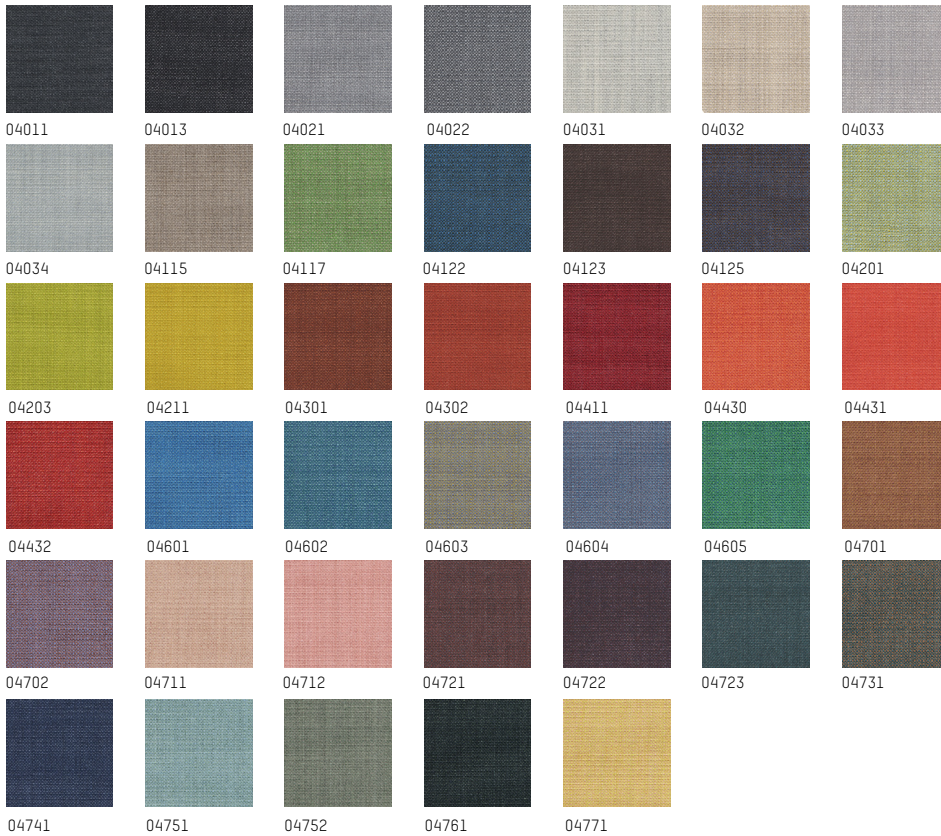

2C. GABRIEL - CRISP

MATERIAL: 93% New Zealand wool
/ 7% polyamide
Width: 140cm - 55in
Weight: 460g/ml - 16,230z/Lin.yd

DURABILITY: 200.000 Martindale
ENVIRONMENT: STANDARD 100 by OEKO-TEX®
/ EU Ecolabel