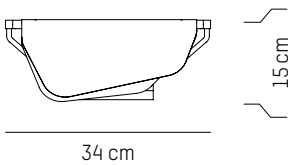

LED input:
324 lumens

US

Power

110-120 V 60 HZ

L: 34 cm | 13.4 inch
D: 20 cm | 7.9 inch
H: 15 cm | 5.9 inch
Weight: 1 kg | 2.2 lb

PACKAGING :

Type: Carton box
L: 42 cm | 16.5 inch
W: 32 cm | 12.6 inch
H: 24 cm | 9.5 inch
Weight: 2,1 kg | 4.6 lb