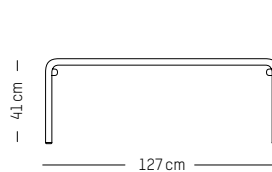

Long coffee table

-

W: 127 cm | 50 inch

L: 51 cm | 20 inch

H: 41 cm | 16.1 inch

Weight: 5 kg | 11 lb

PACKAGING :

L: 130 cm | 51.2 inch

W: 58 cm | 22.8 inch

H: 45 cm | 17.7 inch

Weight: 6 kg | 13.6 lb