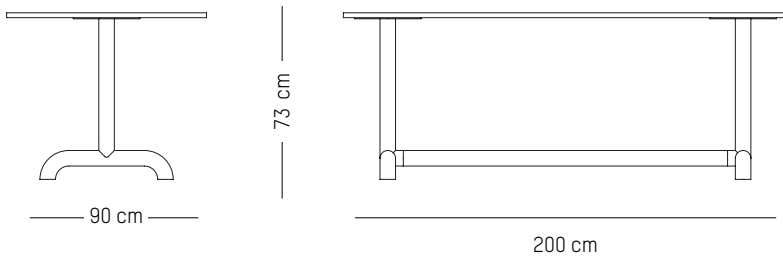

Rectangular dining table

-

L: 200 cm | 79 inch
W: 90 cm | 35 inch
H: 73 cm | 29 inch
Weight: 46 kg | 102 lb

PACKAGING :

- Carton box 1
L: 202 cm | 79.53 inch
W: 92 cm | 36.22 inch
H: 5 cm | 2 inch
Weight: 30 kg | 66.1 lb

- Carton box 2
L: 80 cm | 31.5 inch
W: 62 cm | 24.41 inch
H: 16 cm | 6.30 inch
Weight: 22kg | 48.5 lb

Assembly