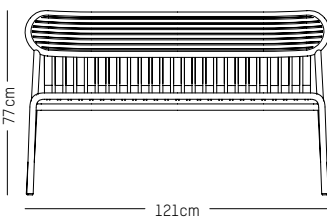

WEEK - END

STUDIO BRICHET ZIEGLER

2017 & 2019

FOR CONTRACT PROJECT WITH MINIMUM QUANTITY

Benches

-

MATERIALS

Aluminium, matte grained Anti UV powder coating for outdoor use

COLOURS

Anthracite grey, Gold, Azur blue, Pastel green, Pearl grey, Ivory, Coral, Saffron

ORIGIN

China