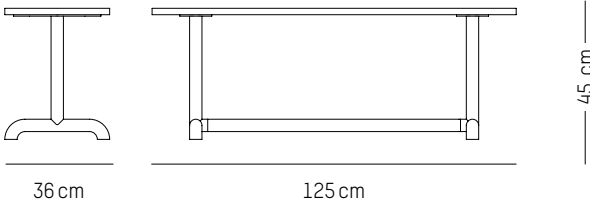

-

MATERIALS

Wooden top with matte lacquered oak veneer
Leg structure : Steel with matte grained powder coating

COLOURS

Blush

ORIGIN

Europe

Bench 125 cm