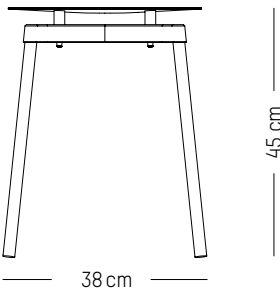

Stool

-

L: 38cm | 15 inch

D: 38 cm | 15 inch

H: 45 cm | 18 inch

Weight: 2,6 kg | 5.7 lb

PACKAGING (X2):

L: 40 cm | 16 inch

W: 40 cm | 16 inch

H: 55 cm | 21.6 inch

Weight: 7 kg | 15.4 lb