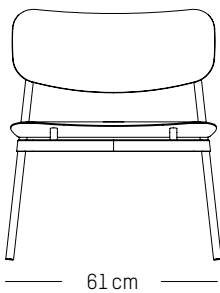

Lounge armchair

-

L: 61cm | 24 inch
D: 58 cm | 23 inch
H: 71 cm | 28 inch
H (seat): 40 cm | 16 inch
Weight: 7,9 kg | 17.4 lb

PACKAGING :

L: 64 cm | 25.2 inch
W: 59 cm | 23.2 inch
H: 71 cm | 28 inch
Weight: 11 kg | 24.3 lb