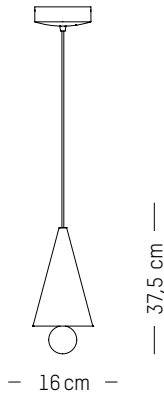

XS

D: 9,3 cm | 3.6 inch
H: 17 cm | 6.7 inch
Ø (sphere): 5,1 cm | 0.2 inch
Canopy: Ø 15cm | 5.9 inch
Weight: 0,9 kg | 2 lb

PACKAGING :

Type: Carton box
L: 19,6 cm | 8 inch
W: 19,6 cm | 8 inch
H: 24,4 cm | 9.7 inch
Weight: 1,4 kg | 3 lb