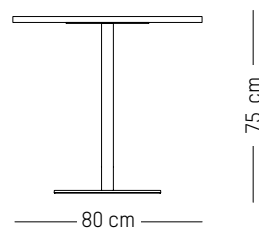

Square bistro large

-

L: 80 cm | 31.5 inch
W: 80 cm | 31.5 inch
H: 75 cm | 29.5 inch
Weight: 25,2 kg | 55.6 lb

PACKAGING :

L: 80 cm | 31,5 inch
L: 85 cm | 33,5 inch
H: 7 cm | 2.8 inch
Weight: 27 kg | 60 lb

Assembly