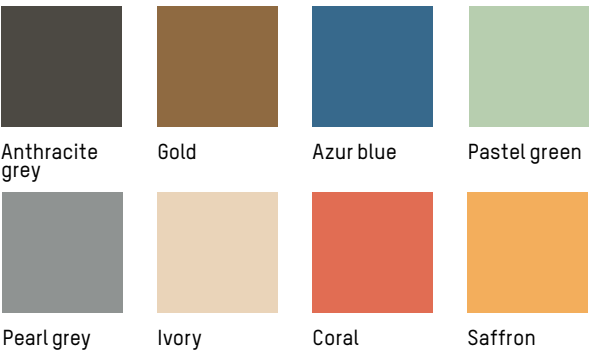

WEEK - END

STUDIO BRICHET ZIEGLER

2017 & 2019

Stool

-
L: 53,3 cm | 21 inch
W: 58 cm | 22.8 inch
H: 53 cm | 20.9 inch
H (seat): 45 cm | 18 inch
Weight: 3 kg | 6.6 lb

PACKAGING :

L: 57 cm | 22.4 inch
W: 61 cm | 24 inch
H: 56 cm | 22 inch
Weight: 5 kg | 11 lb

Stackable

FOR CONTRACT PROJECT WITH MINIMUM QUANTITY

Stools

-

MATERIALS

Aluminium, matte grained Anti UV powder coating for outdoor use

COLOURS

Anthracite grey, Gold, Azur blue, Pastel green, Pearl grey, Ivory, Coral, Saffron

ORIGIN

China