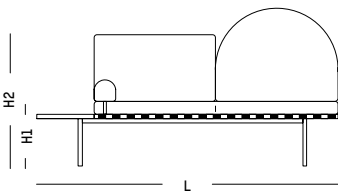

Cushion in mix of PU and wadding, fabric to be chosen by client

ORIGIN

Europe

TECHNICAL SPECIFICATIONS

Removable cushions

Daybed

-

L: 187 cm | 73.6 inch
W: 71 cm | 28 inch
H: 92 cm | 36.2 inch
H1: 45 cm | 17.7 inch
Weight: 45 kg | 92.2 lb