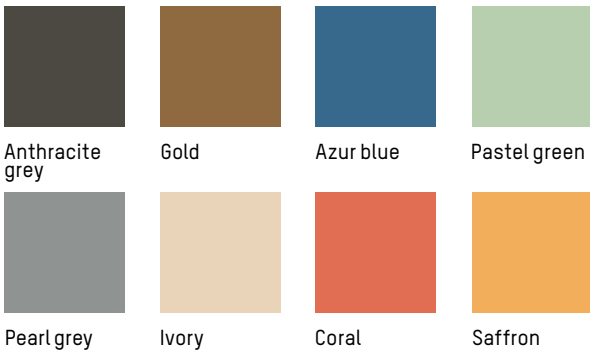

WEEK - END

STUDIO BRICHET ZIEGLER

2019

FOR CONTRACT PROJECT WITH MINIMUM QUANTITY

Trolley

-

MATERIALS

Aluminium, matte grained Anti UV powder coating for outdoor use

COLOURS

Anthracite grey, Gold, Azur blue, Pastel green, Pearl grey, Ivory, Coral, Saffron

ORIGIN

China