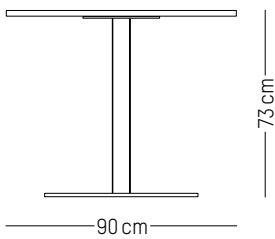

ORIGIN

France and Portugal

Small

-

L: 90 cm | 35.4 inch
W: 90 cm | 35.4 inch
H: 73 cm | 28.7 inch
POIDS: 39 kg | 86 lb

PACKAGING :

L: 100 cm | 39.4 inch
W: 100 cm | 39.4 inch
H: 80 cm | 31.5 inch
Weight: 55 kg | 121 lb