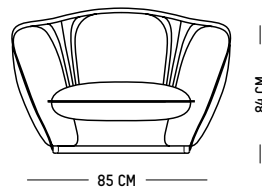

Sofa

-

L: 165 cm | 65 inch
W: 75 cm | 30 inch
H: 84 cm | 33 inch
Weight: 59 kg | 130 lb

PACKAGING :

Type: Wooden crate
L: 172 cm | 68 inch
W: 85 cm | 33 inch
H: 102 cm | 40 inch
Weight: 90kg | 198 lb

Armchair

-

L: 85 cm | 33 inch
W: 75 cm | 30 inch
H: 84 cm | 33 inch
H1: 40 cm | 15.7 inch
Weight: 39 kg | 86 lb

PACKAGING :

Type: Wood box
L: 92 cm | 36 inch
W: 85 cm | 33 inch
H: 102 cm | 40 inch
Weight: 60 kg | 132 lb