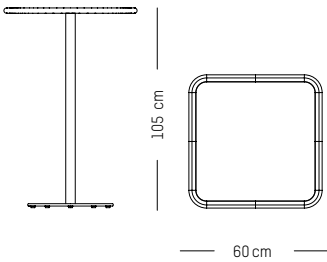

Glass green

Yellow

High table square

-

L: 60 cm | 27.5 inch
W: 60cm | 27.5 inch
H: 105 cm | 41.3 inch
Weight: 13 kg | 29 lb

PACKAGING :

L: 72 cm | 28.3 inch
W: 72 cm | 28.3 inch
H: 108 cm | 42.5 inch
Weight: 15 kg | 33 lb