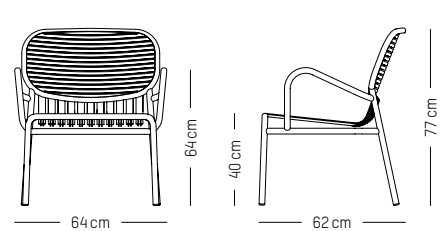

Chair

L: 52 cm | 20.5 inch
W: 50 cm | 19.7 inch
H: 77 cm | 30.3 inch
H1: 45 cm | 17.7 inch
Weight: 3 kg | 6.6 lb

PACKAGING (X2):

L: 60 cm | 23.6 inch
W: 53 cm | 20.9 inch
H: 98 cm | 38.6 inch
Weight: 8 kg | 17.7 lb

Stackable

Bridge

L: 57 cm | 22.4 inch
W: 50 cm | 19.7 inch
H: 77 cm | 30.3 inch
H1: 45 cm | 17.7 inch
Weight: 4 kg | 8.8 lb

PACKAGING (X2) :

L: 60 cm | 23.6 inch
W: 53 cm | 20.9 inch
H: 98 cm | 38.6 inch
Weight: 11,5 kg | 25.4 lb

Stackable

Armchair

L: 66 cm | 26 inch
L: 62 cm | 24.4 inch
H: 77 cm | 30.3 inch (back)
H: 40 cm | 15.7 inch (seat)
H: 62 cm | 24.4 inch (armrests)
Weight: 5kg | 11 lb

PACKAGING (X2) :

L: 70 cm | 27.6 inch
W: 70 cm | 27.6 inch
H: 83 cm | 32.7 inch
Weight : 15 kg | 33 lb

Stackable