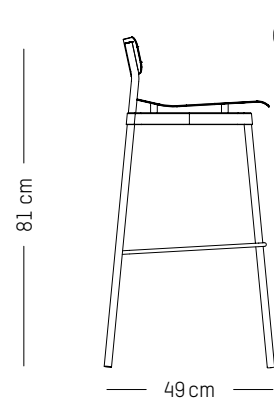

L: 61 cm | 24 inch

D: 58 cm | 23 inch

H: 71 cm | 28 inch

H (seat): 40 cm | 16 inch

Weight: 5,9 kg | 13 lb

PACKAGING :

L: 64 cm | 25.2 inch

W: 59 cm | 23.2 inch

H: 45 cm | 18 inch

Weight: 2,6 kg | 5.7 lb

PACKAGING (X2):

L: 40 cm | 16 inch

W: 40 cm | 16 inch

H: 55 cm | 21.6 inch

Weight: 7 kg | 15.4 lb

FROMME

Compliant with EN 581-1 ; EN581-2 for Contract use

NEW

High stool

-

L: 51cm | 20 inch

D: 51 cm | 20 inch

H: 92 cm | 36 inch

H (seat): 75 cm | 29.5 inch

Weight: 4,5 kg | 9.9 lb

PACKAGING :

L: 53 cm | 20.87 inch

W: 53 cm | 20.87 inch

H: 93 cm | 36. inch

Weight: 6,5 kg | 14.3 lb

High stool

-