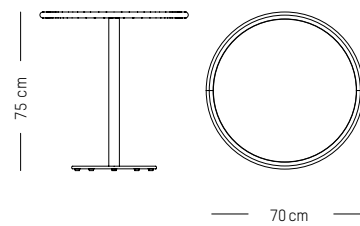

ORIGIN

China

Round bistro table

-

Ø: 70 cm | 23.6 inch
L: 70 cm | 23.6 inch
H: 75 cm | 29.5 inch
Weight: 10 kg | 22 lb

PACKAGING :

L: 73 cm | 29 inch
W: 73 cm | 29 inch
H: 78 cm | 30.7 inch
Weight: 12 kg | 26.5 lb

Assembly