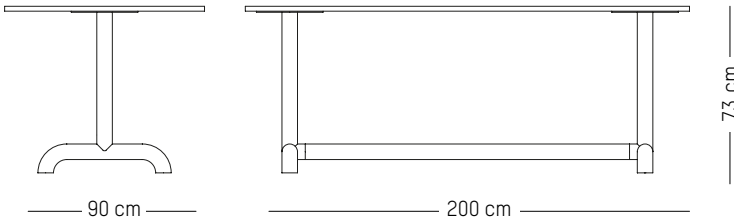

ORIGIN

Europe

Grey-brown

Red-Brown

Rectangular dining table

L: 200 cm | 79 inch
W: 90 cm | 35 inch
H: 73 cm | 29 inch
Weight: 46 kg | 102 lb

PACKAGING :

- Carton box 1
L: 202 cm | 79 inch
W: 92 cm | 36 inch
H: 5 cm | 2 inch
Weight: 30 kg | 66.1 lb