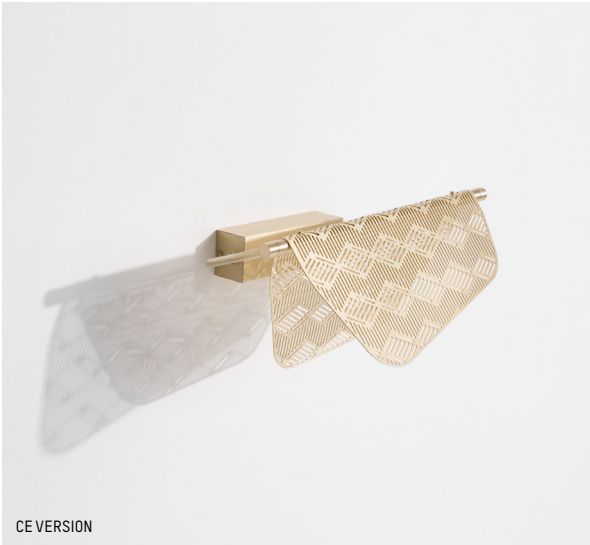

MEDITERRANEA

NOÉ DUCHAUFOR-LAWRANCE

2016

Wall lamp

-

MATERIALS

Brushed or painted brass
Lighting system: integrated LED

COLORS

Brushed brass, White, Black

ORIGIN

France

TECHNICAL SPECIFICATIONS

LED 24V - 4W | LED input: 324 lumens | **IP** 20 | 2700K

EUROPE

UK

CE

CE

Power

220-240 V 50-60HZ

Power

220-240 V 50-60 HZ