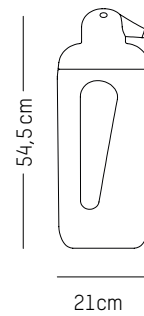

Baby ping

-

Ø: 10 cm | 3.9 inch
H: 13 cm | 5.1 inch
Weight: 0,3 kg | 0.7 lb

PACKAGING :

L: 17 cm | 6.7 inch
W: 17 cm | 6.7 inch
H: 22,5 cm | 8.9 inch
Weight: 0.5 kg | 1.1 lb

Mama ping

-

Ø: 10,5 cm | 3.9 inch
H: 24 cm | 9.4 inch
Weight: 0,6 kg | 1.4 lb

PACKAGING :

L: 17 cm | 6.7 inch
W: 17 cm | 6.7 inch
H: 43 cm | 16.9 inch
Weight: 0.86 kg | 1.9 lb

Papa ping

-

Ø: 10,5 cm | 3.9 inch
H: 33 cm | 13 inch
Weight: 0,9 kg | 1.9 lb

PACKAGING :

L: 17 cm | 6.7 inch
W: 17 cm | 6.7 inch
H: 43 cm | 16.9 inch
Weight: 1,3 kg | 2.9 lb

Grand pa ping

-

Ø: 21 cm | 8.3 inch
H: 54,5 cm | 21.3 inch
Weight: 4,5 kg | 9.9 lb

PACKAGING :

L: 30 cm | 11.8 inch
W: 30 cm | 11.8 inch
H: 60 cm | 23.6 inch
Weight: 5.5 kg | 13 lb

* While stocks last