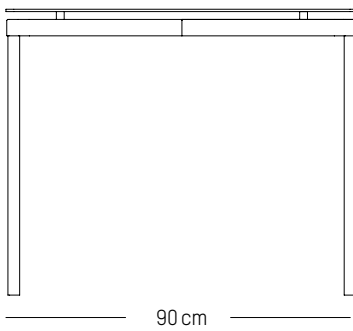

FROMME

TOM CHUNG

2021

Black

Brown-red

Mint-green

Blue

Coral

Rectangular table

-

MATERIALS

Aluminium, matte grained Anti UV powder coating for outdoor use

COLORS

Black, Brown-red, Mint-green, Blue, Coral

ORIGIN

China

90 cm

73 cm

180 cm

Rectangular table

-

L: 180cm | 70.9 inch

W: 90 cm | 35.4 inch

H: 73 cm | 29 inch

Weight: 37,5 kg | 82.7 lb

PACKAGING :

L: 200 cm | 78.7 inch

W: 92 cm | 36.2 inch

H: 8 cm | 3.2 inch

Weight: 44 kg | 97 lb