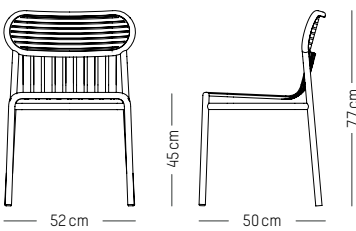

Chair

L: 52 cm | 20.5 inch
W: 50 cm | 19.7 inch
H: 77 cm | 30.3 inch
H1: 45 cm | 17.7 inch
Weight: 3 kg | 6.6 lb

PACKAGING (X2):

L: 60 cm | 23.6 inch
W: 53 cm | 20.9 inch
H: 98 cm | 38.6 inch
Weight: 8 kg | 17.7 lb

Stackable

Bridge

L: 57 cm | 22.4 inch
W: 50 cm | 19.7 inch
H: 77 cm | 30.3 inch
H1: 45 cm | 17.7 inch
Weight: 4 kg | 8.8 lb

PACKAGING (X2) :

L: 60 cm | 23.6 inch
W: 53 cm | 20.9 inch
H: 98 cm | 38.6 inch
Weight: 11,5 kg | 25.4 lb

Stackable

Armchair

L: 66 cm | 26 inch
L: 62 cm | 24.4 inch
H: 77 cm | 30.3 inch (back)
H: 40 cm | 15.7 inch (seat)
H: 62 cm | 24.4 inch (armrests)
Weight: 5kg | 11 lb

PACKAGING (X2) :

L: 70 cm | 27.6 inch
W: 70 cm | 27.6 inch
H: 83 cm | 32.7 inch
Weight : 15 kg | 33 lb

Stackable