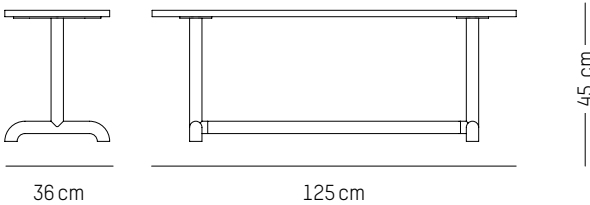

-

MATERIALS

Wooden top with matte lacquered oak veneer
Leg structure : Steel with matte grained powder coating

COLORS

Grey-brown, Red-brown

ORIGIN

Europe

Bench 125 cm