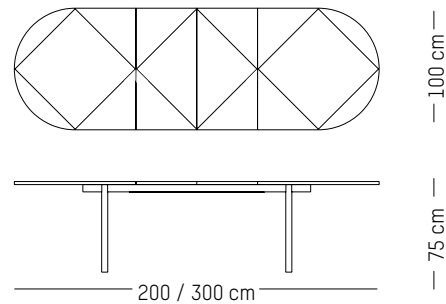

ORIGIN

Europe

TECHNICAL SPECIFICATIONS

Round

-

Ø: 120 cm | 47.2 inch
H: 75 cm | 29.5 inch
Weight: 32 kg | 70.5 lb

PACKAGING :

L: 150 cm | 59 inch
L: 150 cm | 59 inch
H: 15 cm | 6 inch
Weight: 55 kg | 121.3 lb