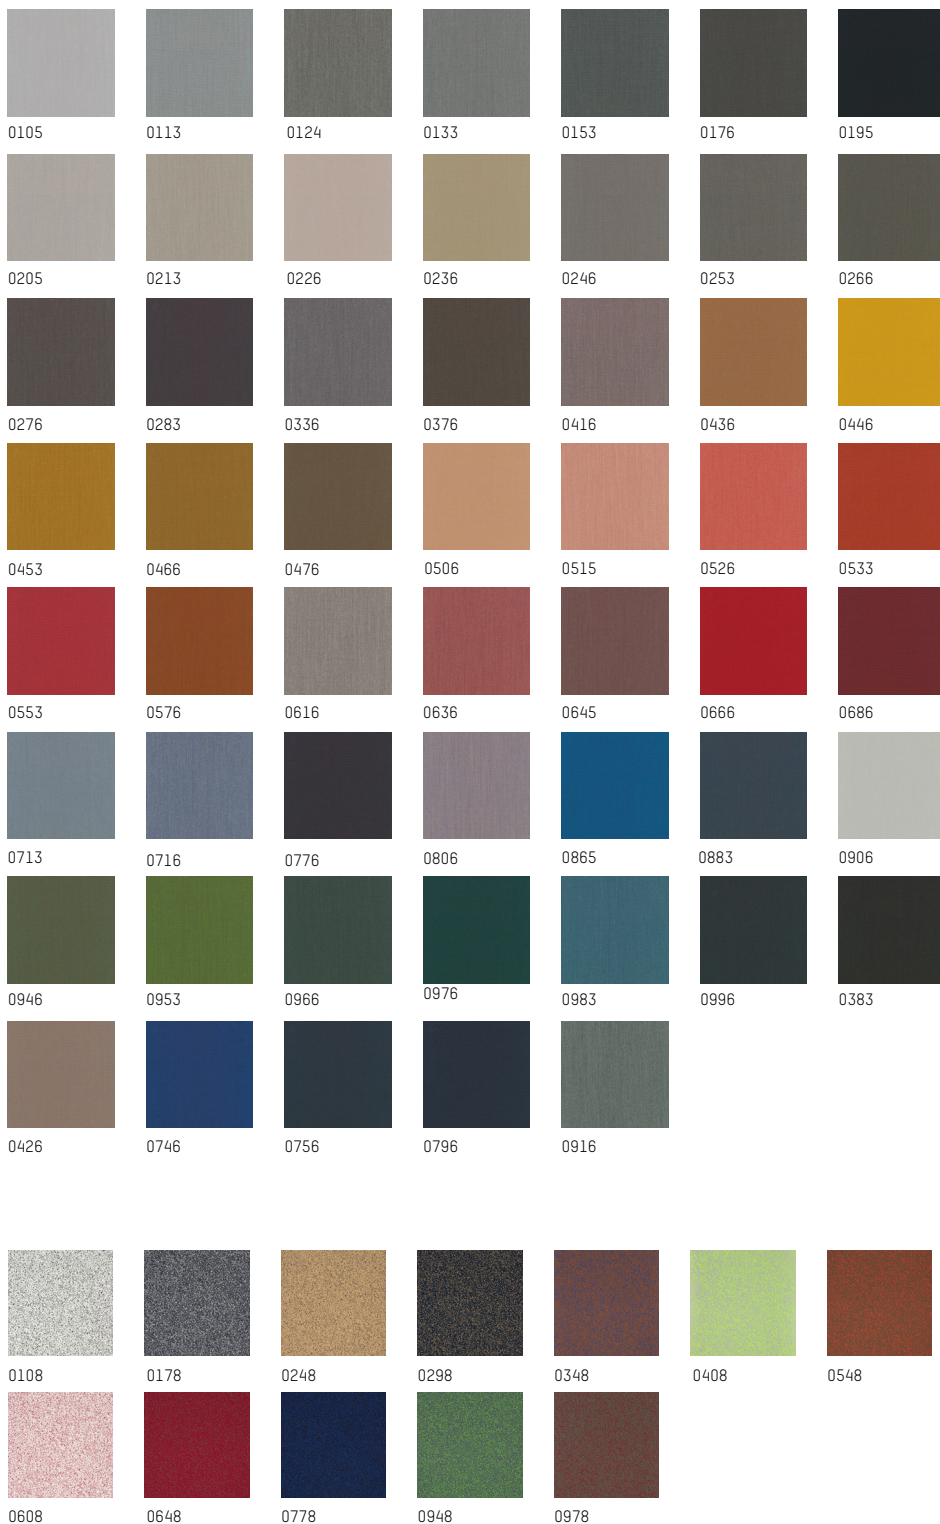

FABRICS' SELECTIONS

TO CREATE YOUR CUSTOM GRID, HOFF AND NUBILO SOFAS, ARMCHAIRS, STOOLS - FOR LILY, PLEASE REFER TO FABRICS WITH *

CATEGORY 3

CAMIRA - OCEANIC | GABRIEL - SAVOY | KVADRAT - CLAY - SAHCO | KVADRAT
- STEELCUT 2 | KVADRAT - STEELCUT TRIO 3 | KVADRAT - GALAXY | KVADRAT- ENCIRCLE

3E. KVADRAT - STEELCUT TRIO 3

MATERIAL: 90% new wool worsted 10% nylon
Width : 140cm - 55in
Weight : 770g/ml - 27,160z/Lin.yd

DURABILITY: 100.000 Martindale

ENVIRONMENT: EU Ecolabel, Greenguard Gold, HPD, EPD

FIRE STANDARDS: EN 1021-1/2

BS 5852 part 1/ BS Crib 5
With flame retardant treatment.