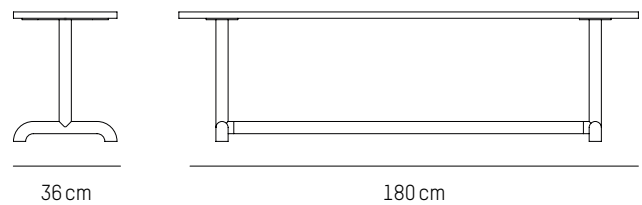

Bench 180 cm

-

L: 180 cm | 71 inch
W: 36 cm | 14.2 inch
H: 45 cm | 17.7 inch
Weight: 21 kg | 46.3 lb

PACKAGING :

- Carton box 1
L: 182 cm | 71.7 inch
W: 38 cm | 15 inch
H: 11 cm | 4.3 inch
Weight: 13 cm | 28.7 inch

- Carton box 2
L: 182 cm | 71.7 inch
W: 38 cm | 15 inch
H: 3 cm | 1.2 inch
Weight: 11 kg | 24.3 lb

Assembly