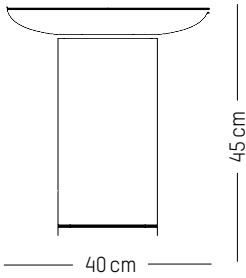

Small

-

D: 40 cm | 15.7 inch
H: 45 cm | 17.5 lb
Weight: 8 kg | 17.6 lb

PACKAGING :

Type: Carton box
L: 52 cm | 20.5 inch
W: 52 cm | 20.5 inch
H: 50 cm | 19.7 inch
Weight: 10 kg | 22 lb