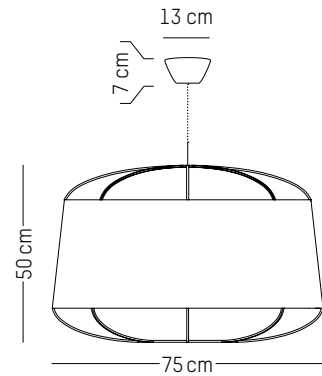

Ø: 22 cm | 8.7 inch
H: 42 cm | 16.5 inch
Weight: 0,4 kg | 0.9 lb
Cable length: 250 cm | 99 inch or
on demand: 1000 cm | 394 inch

PACKAGING :

Type: Carton box
L: 27,5 cm | 10.8 inch
W: 27,5 cm | 10.8 inch
H: 48,5 cm | 19.1 inch
Weight: 1,3 kg | 2.9 lb

Medium

Ø: 47 cm | 18.5 inch
H: 60 cm | 23.6 inch
Weight: 0,8 kg | 1.8 lb
Cable length: 250 cm | 99 inch or
on demand: 1000 cm | 394 inch

PACKAGING :

Type: Carton box
L: 52,5 cm | 20.7 inch
W: 52,5 cm | 20.7 inch
H: 66,5 cm | 26.2 inch
Weight: 3,5 kg | 7.7 lb