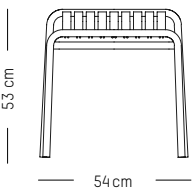

Stool

-

L: 53,3 cm | 21 inch
W: 58 cm | 22.8 inch
H: 53 cm | 20.9 inch
H (seat): 45 cm | 18 inch
Weight: 3 kg | 6.6 lb

PACKAGING :

L: 57 cm | 22.4 inch
W: 61 cm | 24 inch
H: 56 cm | 22 inch
Weight: 5 kg | 11 lb

Stackable

Stools

-

MATERIALS

Aluminium, matte grained Anti UV powder coating for outdoor use

COLORS

Black, White, Blue, Burgundy, Blush, Terracotta, Jade green, Glass green, Yellow

ORIGIN

China