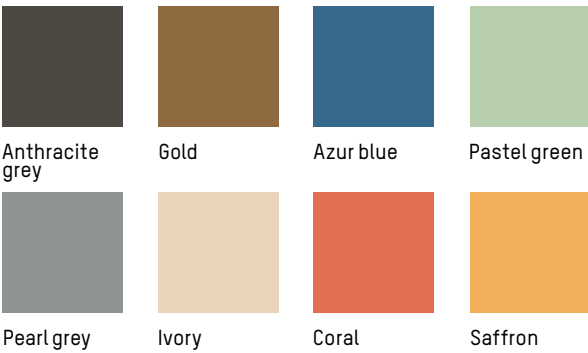

Azur blue

Pastel green

Pearl grey

Ivory

Coral

Saffron

FOR CONTRACT PROJECT WITH MINIMUM QUANTITY

Sofa

2017 & 2019

FOR CONTRACT PROJECT WITH MINIMUM QUANTITY

Benches

-

MATERIALS

Aluminium, matte grained Anti UV powder coating for outdoor use

COLOURS

Anthracite grey, Gold, Azur blue, Pastel green, Pearl grey, Ivory, Coral, Saffron