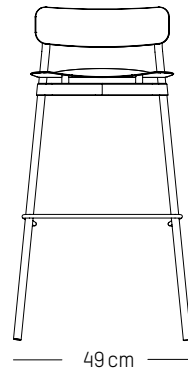

Compliant with EN 581-1 ; EN581-2 for Contract use

NEW

High stool

-

L: 51cm | 20 inch

D: 51 cm | 20 inch

H: 92 cm | 36 inch

H (seat): 75 cm | 29.5 inch