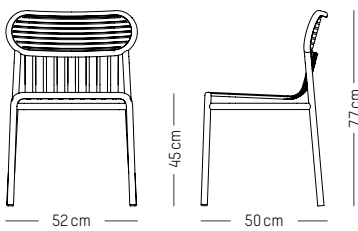

COLOURS

Anthracite grey, Gold, Azur blue, Pastel green, Pearl grey, Ivory, Coral, Saffron

ORIGIN

China

TECHNICAL SPECIFICATIONS

Compliant with EN 581-1 ; EN581 -2 for Contract Use

Chair

L: 52 cm | 20.5 inch
W: 50 cm | 19.7 inch
H: 77 cm | 30.3 inch
H1: 45 cm | 17.7 inch
Weight: 3 kg | 6.6 lb