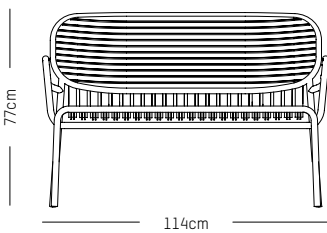

Blush

Terracotta

Jade green

Glass green

Yellow

2 seater sofa

-

L: 113,5 cm | 44.5 inch