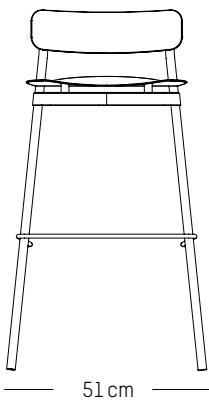

Compliant with EN 581-1 ; EN581-2 for Contract use

NEW

High stool

-

L: 51cm | 20 inch

D: 51 cm | 20 inch

H: 92 cm | 36 inch

H (seat): 75 cm | 29.5 inch