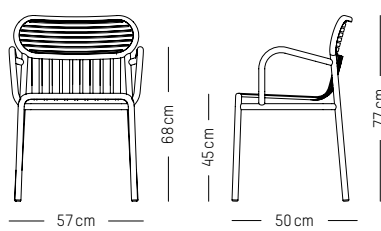

Chair

L: 52 cm | 20.5 inch
W: 50 cm | 19.7 inch
H: 77 cm | 30.3 inch
H1: 45 cm | 17.7 inch
Weight: 3 kg | 6.6 lb

PACKAGING (X2):

L: 60 cm | 23.6 inch
W: 53 cm | 20.9 inch
H: 98 cm | 38.6 inch
Weight: 8 kg | 17.7 lb

Stackable

Bridge

L: 57 cm | 22.4 inch
W: 50 cm | 19.7 inch
H: 77 cm | 30.3 inch
H1: 45 cm | 17.7 inch
Weight: 4 kg | 8.8 lb

PACKAGING (X2) :

L: 60 cm | 23.6 inch
W: 53 cm | 20.9 inch
H: 98 cm | 38.6 inch
Weight: 11,5 kg | 25.4 lb

Stackable

Armchair

L: 66 cm | 26 inch
L: 62 cm | 24.4 inch
H: 77 cm | 30.3 inch (back)
H: 40 cm | 15.7 inch (seat)
H: 62 cm | 24.4 inch (armrests)
Weight: 5kg | 11 lb

PACKAGING (X2) :

L: 70 cm | 27.6 inch
W: 70 cm | 27.6 inch
H: 83 cm | 32.7 inch
Weight : 15 kg | 33 lb

Stackable