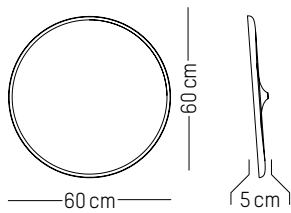

220-240 V 50-60 HZ

Ø: 30 cm | 11.8 inch
W: 26,5 cm | 10.4 inch
H: 26,5 cm | 10.4 inch
Cable length : 180 cm | 70.8 inch
Weight: 2 kg | 4.4 lb

PACKAGING :

W: 37 cm | 14.6 inch
H: 37,5 cm | 14.8 inch
Weight: 2,7 kg | 6 lb

L: 72,5 cm | 28.5 inch

W: 72,5 cm | 28.5 inch

H: 21 cm | 8 inch

Weight: 2,28 | 5 lb

FURNITURE

FRANCIS

CONSTANCE GUISET

2011

Black & Blue-purple watercolor

Black & Pink watercolor

Black & Blue watercolor

White & Green watercolor

S, L

XL

Small

Ø: 45 cm | 17.7 inch
D: 5 cm | 2 inch
Weight: 3.5 kg | 7.7 lb