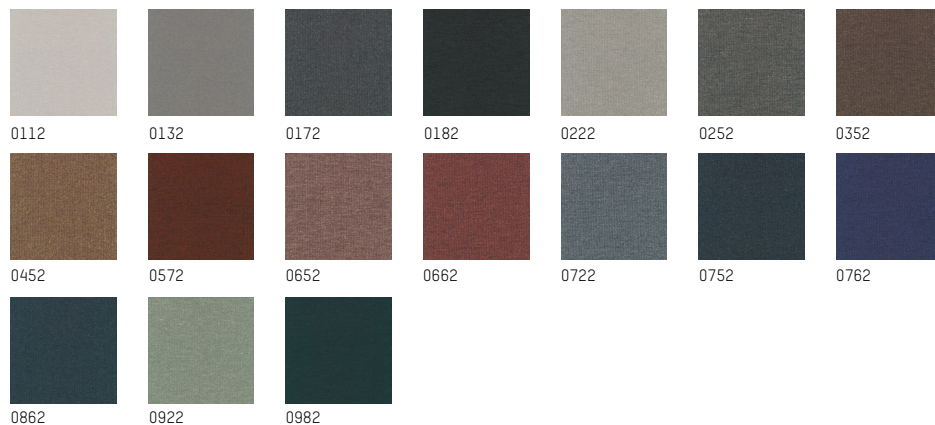

FABRICS' SELECTIONS

TO CREATE YOUR CUSTOM GRID, HOFF AND NUBILO SOFAS, ARMCHAIRS, STOOLS - FOR LILY, PLEASE REFER TO FABRICS WITH *

CATEGORY 3

CAMIRA - OCEANIC | GABRIEL - SAVOY | KVADRAT - CLAY - SAHCO | KVADRAT
- STEELCUT 2 | KVADRAT - STEELCUT TRIO 3 | KVADRAT - GALAXY | KVADRAT- ENCIRCLE