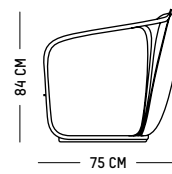

Sofa

-

L: 165 cm | 65 inch
W: 75 cm | 30 inch
H: 84 cm | 33 inch
Weight: 59 kg | 130 lb

PACKAGING :

Type: Wooden crate
L: 172 cm | 68 inch
W: 85 cm | 33 inch
H: 102 cm | 40 inch
Weight: 90kg | 198 lb

Armchair

-

L: 85 cm | 33 inch
W: 75 cm | 30 inch
H: 84 cm | 33 inch
H1: 40 cm | 15.7 inch
Weight: 39 kg | 86 lb

PACKAGING :

Type: Wood box
L: 92 cm | 36 inch
W: 85 cm | 33 inch
H: 102 cm | 40 inch
Weight: 60 kg | 132 lb