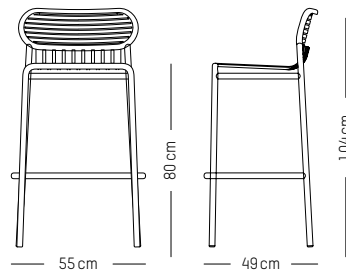

TECHNICAL SPECIFICATIONS

Compliant with EN 581-1 ; EN581 -2 for Contract Use

Bar stool

-

L: 49 cm | 19.3 inch
W: 55 cm | 19.3 inch
H: 104cm | 50.9 inch
H (seat): 80 cm | 32 inch
Weight: 5,6 kg | 12.3 lb

PACKAGING :

L: 53 cm | 20.9 inch
W: 58 cm | 22.8 inch
H: 110 cm | 43.3 inch
Weight: 8 kg | 17.7 lb