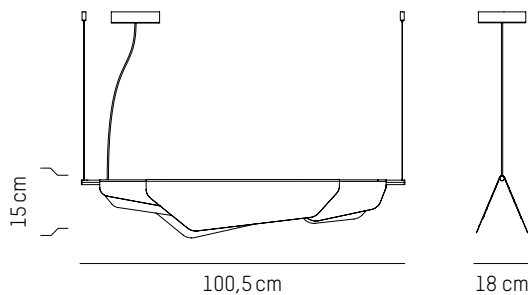

110-120 V 60 HZ

Small

L: 100,5 cm | 39.6 inch

W: 18 cm | 7.1 inch

H: 15 cm | 5.9 inch

Cable length: 200 cm | 79 inch

Weight: 4 kg | 8.8 lb

PACKAGING :

L: 109 cm | 42.9 inch

W: 25 cm | 9.9 inch

H: 30 cm | 11.8 inch

Weight: 4,7 kg | 10.4 lb

* While stocks last

Large

L: 160 cm | 63 inch

W: 18 cm | 7.1 inch