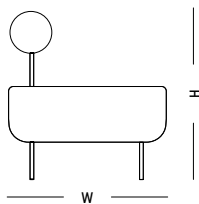

TECHNICAL SPECIFICATIONS

DRY CLEAN

Medium Armchair

-

L: 68 cm | 26.8 inch
W: 68 cm | 26.8 inch
H: 72.5 cm | 28.5 inch
H1: 40 cm | 15.8 inch
Weight: 17 kg | 37.5 lb

PACKAGING :

Type: Wood box
L: 53cm | 20.9 inch
W: 71cm | 27.9 inch
H: 43 cm | 16.9 inch
Weight: 24 kg | 12.6 lb