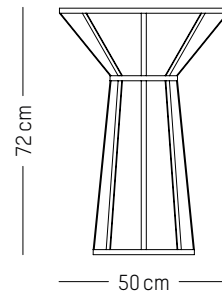

Stool

-

Ø: 35 cm | 14 inch
H: 44 cm | 17.3 inch
Weight: 4 kg | 8.8 lb

PACKAGING :

Type: Carton box
L: 41,5 cm | 16.3 inch
W: 41 cm | 16.1 inch
H: 52 cm | 20.5 inch
Weight: 5,6 kg | 12.3 lb

Coffee table

-

Ø: 70 cm | 27.6 inch
H: 33 cm | 13 inch
Weight: 12 kg | 2.2 lb

PACKAGING :

Type: Carton box
L: 76 cm | 29.9 inch
W: 74,5 cm | 29.3 inch
H: 40 cm | 15.8 inch
Weight: 15,3 kg | 33.7 lb

Bistro table

-

Ø: 50 cm | 28.4 inch
H: 72 cm | 19.7 inch
Weight: 7 kg | 15.4 lb

PACKAGING :

Type: Carton box
L: 56 cm | 22.1 inch
W: 56 cm | 22.1 inch
H: 78 cm | 30.7 inch
Weight: 11,1 kg | 24.5 lb