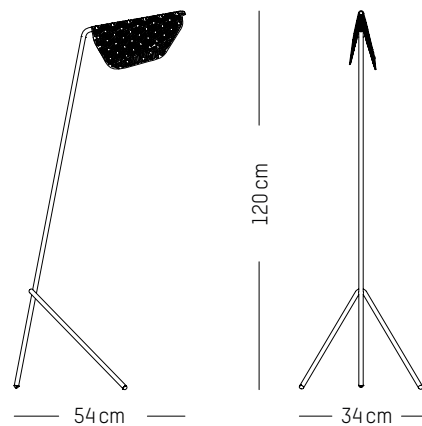

220-240 V 50-60 HZ

Power

110-120 V 60 HZ

Table lamp

-

L: 33 cm | 13 inch

W: 21 cm | 8.3 inch

H: 44,5 cm | 17.5 inch

Cable length: 200 cm | 79 inch

Weight: 1,3 kg | 2.9 lb

PACKAGING :

Type: Carton box

L: 46 cm | 18.1 inch

W: 45 cm | 17.7 inch

H: 23 cm | 9.1 inch

Weight: 2,7 kg | 6 lb

Floor lamp

-

L: 54 cm | 21.3 inch

W : 34 cm | 13.4 inch

H : 120 cm | 47.3 inch

Cable length : 200 cm | 79 inch

Weight: 2 kg | 4.4 lb

PACKAGING :