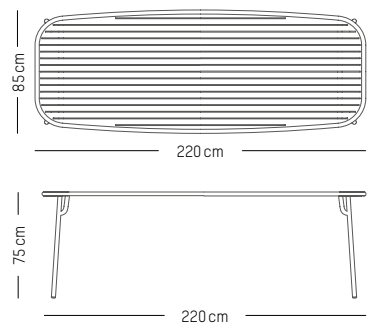

Rectangular table large

W: 85 cm | 33.5 inch
L: 220 cm | 86.6 inch
H: 75 cm | 29.5 inch
Weight: 27 kg | 59.5 lb

PACKAGING :

packaging table top
L: 222 cm | 87.4 inch
W: 88 cm | 34.6 inch
H: 5 cm | 2 inch
Weight: 27 kg | 59.5 lb

packaging legs (x2)
L: 19 cm | 7.5 inch
W: 19 cm | 7.5 inch
H: 80 cm | 31.5 inch
Weight: 4 kg | 8.9 lb

Assembly