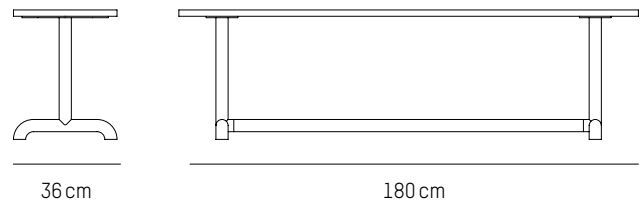

Bench 180 cm

-

L: 180 cm | 71 inch
W: 36 cm | 14.2 inch
H: 45 cm | 17.7 inch
Weight: 21 kg | 46.3 lb

PACKAGING :

- Carton box 1
L: 182 cm | 71.7 inch
W: 38 cm | 15 inch
H: 11 cm | 4.3 inch
Weight: 13 kg | 28.7 inch

- Carton box 2
L: 182 cm | 71.7 inch
W: 38 cm | 15 inch
H: 3 cm | 1.2 inch
Weight: 11 kg | 24.3 lb

Assembly