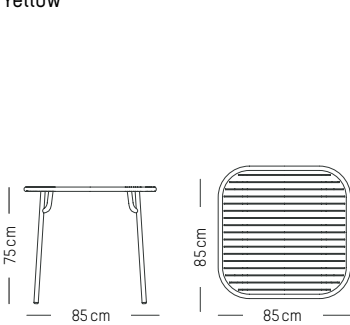

Blush

Terracotta

Jade green

Glass green

Yellow

Square table

L: 85 cm | 33.5 inch
W: 85 cm | 33.5 inch
H: 75 cm | 29.5 inch
Weight: 12 kg | 26.5 lb

PACKAGING :