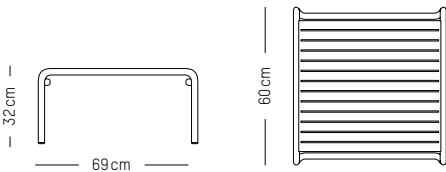

Coffee table

W: 60 cm | 23.6 inch
L: 69 cm | 27.2 inch
H: 32 cm | 12.6 inch
Weight: 4 kg | 8.8 lb

PACKAGING :

L: 72 cm | 28.3 inch
W: 72 cm | 28.3 inch
H: 35 cm | 13.8 inch
Weight : 5 kg | 11 lb

Long coffee table

W: 127 cm | 50 inch
L: 51 cm | 20 inch
H: 41 cm | 16.1 inch
Weight: 5 kg | 11 lb

PACKAGING :

L: 130 cm | 51.2 inch
W: 58 cm | 22.8 inch
H: 45 cm | 17.7 inch
Weight: 6 kg | 13.6 lb