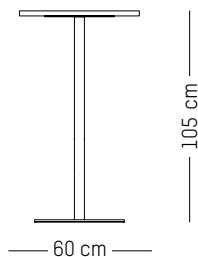

Round high

-

Ø: 60 cm | 23.6 inch
H: 105 cm | 41.34 inch
Weight: 20,6 kg | 45.4 lb

PACKAGING :

L: 110 cm | 43,3 inch
L: 65 cm | 25,6 inch
H: 7 cm | 2.8 inch
Weight: 22 kg | 48.5 lb

Assembly

FOR CONTRACT PROJECT WITH MINIMUM QUANTITY

High tables

-

MATERIALS

Wooden top with marquetry/inlay of natural & black walnut veneers; Legs in steel with matte grained powder coating

COLOURS

Black and natural wooden top
Leg: black, coral, blue, mint green

ORIGIN

Europe