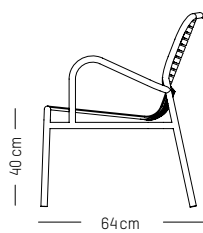

2 seater sofa

-

L: 113,5 cm | 44.5 inch

W: 64 cm | 24.2 inch

H: 78.5 cm | 31 inch (back)

H: 40 cm | 15.7 inch (seat)

Weight: 9 kg | 19.8 lb

PACKAGING :

L: 70 cm | 27.6 inch

W: 120 cm | 47.2 inch

H: 83 cm | 32.7 inch

Weight: 12 kg | 26.5 lb

Stackable

Sofa

-

MATERIALS

Aluminium, matte grained Anti UV powder coating for outdoor use

COLORS

Black, White, Blue, Burgundy, Blush, Terracotta, Jade green, Glass green, Yellow

ORIGIN

China

TECHNICAL SPECIFICATIONS

Compliant with EN 581-1 ; EN581 -2 for Contract Use