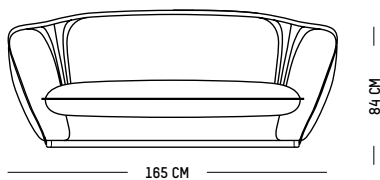

Sofa

-

L: 165 cm | 65 inch
W: 75 cm | 30 inch
H: 84 cm | 33 inch
Weight: 59 kg | 130 lb

PACKAGING :

Type: Wooden crate
L: 172 cm | 68 inch
W: 85 cm | 33 inch
H: 102 cm | 40 inch
Weight: 90kg | 198 lb

Armchair

-

L: 85 cm | 33 inch
W: 75 cm | 30 inch
H: 84 cm | 33 inch
H1: 40 cm | 15.7 inch
Weight: 39 kg | 86 lb

PACKAGING :

Type: Wood box
L: 92 cm | 36 inch
W: 85 cm | 33 inch
H: 102 cm | 40 inch
Weight: 60 kg | 132 lb