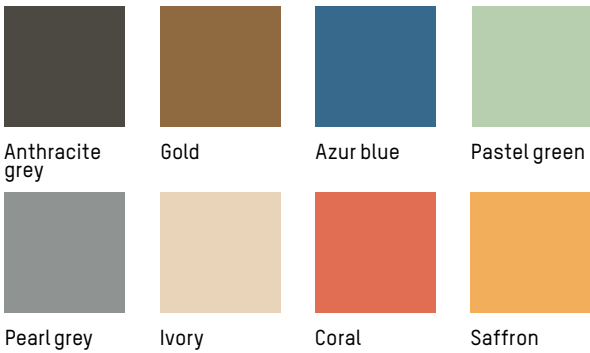

WEEK - END

STUDIO BRICHET ZIEGLER

2019

FOR CONTRACT PROJECT WITH MINIMUM QUANTITY

Bistro tables

-

MATERIALS

Aluminium, matte grained Anti UV powder coating for outdoor use

COLOURS

Anthracite grey, Gold, Azur blue, Pastel green, Pearl grey, Ivory, Coral, Saffron

ORIGIN

China