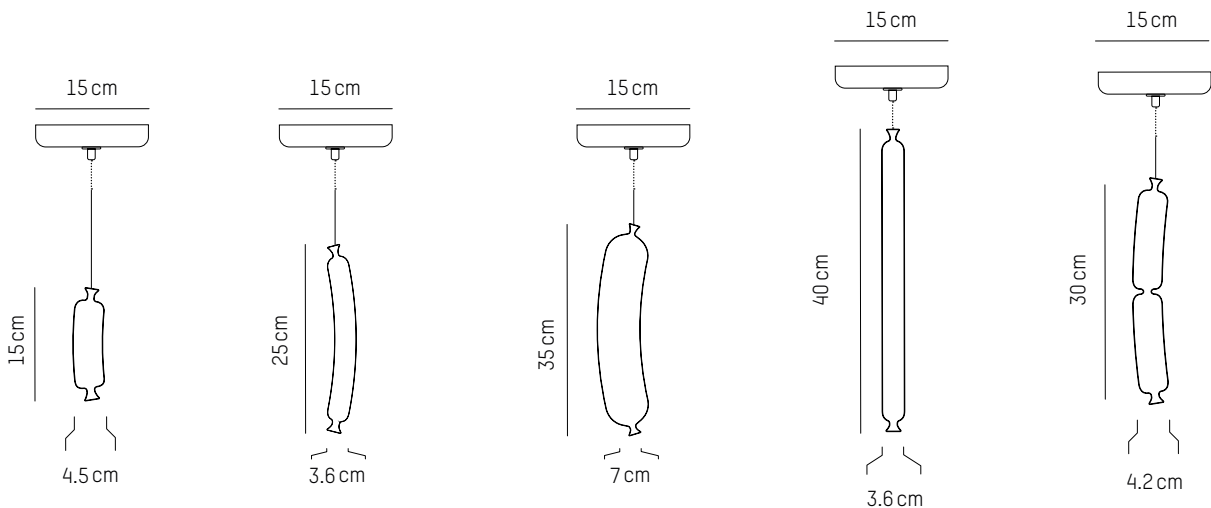

220-240 V 50-60HZ

Power

220-240 V 50-60 HZ

Diot

-

Ø: 4,2 cm | 1.7 inch
H: 15 cm | 5.1 inch
Cable: 175 cm | 69 in
Weight: 0,5 kg | 1.1 lb

PACKAGING :

L: 49 cm | 19.3 inch
W: 20 cm | 7.9 inch
H: 18 cm | 7.1 inch
Weight: 1,1 kg | 2.4 lb