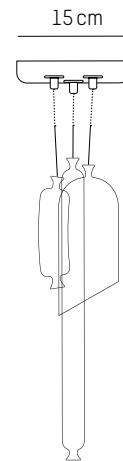

220-240 V 50-60HZ

Power

220-240 V 50-60 HZ

Diot

-

Ø: 4,2 cm | 1.7 inch
H: 15 cm | 5.1 inch
Cable: 175 cm | 69 in
Weight: 0,5 kg | 1.1 lb

PACKAGING :

L: 49 cm | 19.3 inch
W: 20 cm | 7.9 inch
H: 18 cm | 7.1 inch
Weight: 1,1 kg | 2.4 lb

PACKAGING :

L: 49 cm | 19.3 inch
W: 20 cm | 7.9 inch
H: 18 cm | 7.1 inch
Weight: 1,1 kg | 2.4 lb

Toulouse

-

Ø: 4,2 cm | 1.7 inch
H: 30 cm | 11.8 inch
Cable: 175 cm | 69 in
Weight: 0,6 kg | 1.3 lb

PACKAGING :

L: 49 cm | 19.3 inch
W: 32 cm | 12.6 inch
H: 12 cm | 4.7 inch
Weight: 1,9 kg | 4.2 lb

Set of 3 #2

Ø: 4,2 cm | 1.7 inch
H: 38 cm | 15 inch
Cable length: 175 cm | 69 inch
Weight: 1,2 kg | 2.7 lb

PACKAGING :

L: 49 cm | 19.3 inch
W: 32 cm | 12.6 inch
H: 12 cm | 4.7 inch
Weight: 1,9 kg | 4.2 lb

Set of 3 #3

Ø: 4,2 cm | 1.7 inch
H: 45 cm | 16.9 inch
Cable length: 175 cm | 69 inch
Weight: 1 kg | 2.2 lb

PACKAGING :