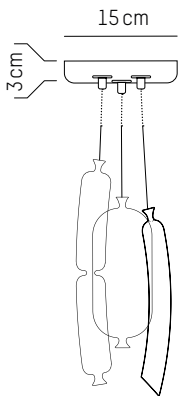

220-240 V 50-60HZ

Power

220-240 V 50-60 HZ

Diot

-

Ø: 4,2 cm | 1.7 inch
H: 15 cm | 5.1 inch
Cable: 175 cm | 69 in
Weight: 0,5 kg | 1.1 lb

PACKAGING :

L: 49 cm | 19.3 inch
W: 20 cm | 7.9 inch
H: 18 cm | 7.1 inch
Weight: 1,1 kg | 2.4 lb

L: 49 cm | 19.3 inch
W: 20 cm | 7.9 inch
H: 18 cm | 7.1 inch
Weight: 1,1 kg | 2.4 lb

SO - SAGE

SAM BARON

2016

Pendant lamp

MATERIALS

Pendant: Borosilicate glass; Cable: textile
Ceiling rose : brass graphite finish, steel

UK

Power

220-240 V 50-60HZ

Power

220-240 V 50-60 HZ

Set of 3 #1

Ø: 15 cm | 5.9 inch
H: 33 cm | 13 inch
Cable length: 175 cm | 69 inch
Weight: 1 kg | 2.2 lb

PACKAGING :

L: 49 cm | 19.3 inch
W: 32 cm | 12.6 inch
H: 12 cm | 4.7 inch
Weight: 1,9 kg | 4.2 lb

Set of 3 #2

Ø: 4,2 cm | 1.7 inch
H: 38 cm | 15 inch
Cable length: 175 cm | 69 inch
Weight: 1,2 kg | 2.7 lb

PACKAGING :