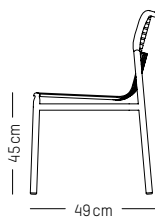

WEEK - END

STUDIO BRICHET ZIEGLER

2017 & 2019

FOR CONTRACT PROJECT WITH MINIMUM QUANTITY

Benches

-

MATERIALS

Aluminium, matte grained Anti UV powder coating for outdoor use

COLOURS

Anthracite grey, Gold, Azur blue, Pastel green, Pearl grey, Ivory, Coral, Saffron

ORIGIN

China