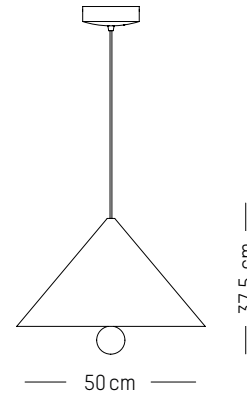

L

D: 50 cm | 19.7 inch
H: 37,5 cm | 15 inch
Ø (sphere): 7,6 cm | 0.3 inch
Canopy: Ø 15cm | 5.9 inch
Weight: 2,5 kg | 5.5 lb

PACKAGING :

Type: Carton box
L: 58,5 cm | 23 inch
W: 58,5 cm | 23 inch
H: 51 cm | 17.5 inch
Weight: 5,450 kg | 12.2 lb