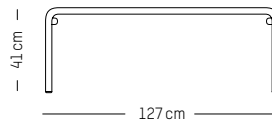

Coffee table

W: 60 cm | 23.6 inch
L: 69 cm | 27.2 inch
H: 32 cm | 12.6 inch
Weight: 4 kg | 8.8 lb

PACKAGING :

L: 72 cm | 28.3 inch
W: 72 cm | 28.3 inch
H: 35 cm | 13.8 inch
Weight : 5 kg | 11 lb

Long coffee table

W: 127 cm | 50 inch
L: 51 cm | 20 inch
H: 41 cm | 16.1 inch
Weight: 5 kg | 11 lb

PACKAGING :

L: 130 cm | 51.2 inch
W: 58 cm | 22.8 inch
H: 45 cm | 17.7 inch
Weight: 6 kg | 13.6 lb