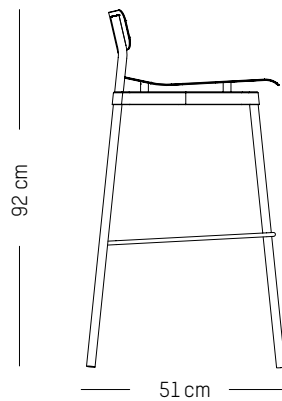

L: 61 cm | 24 inch

D: 58 cm | 23 inch

H: 71 cm | 28 inch

H (seat): 40 cm | 16 inch

Weight: 5,9 kg | 13 lb

PACKAGING :

L: 64 cm | 25.2 inch

W: 59 cm | 23.2 inch

H: 45 cm | 18 inch

Weight: 2,6 kg | 5.7 lb

PACKAGING (X2):

L: 40 cm | 16 inch

W: 40 cm | 16 inch

H: 55 cm | 21.6 inch

Weight: 7 kg | 15.4 lb

FROMME

Compliant with EN 581-1 ; EN581-2 for Contract use

NEW

High stool

-

L: 51cm | 20 inch

D: 51 cm | 20 inch

H: 92 cm | 36 inch

H (seat): 75 cm | 29.5 inch

Weight: 4,5 kg | 9.9 lb

PACKAGING :

L: 53 cm | 20.87 inch

W: 53 cm | 20.87 inch

H: 93 cm | 36. inch

Weight: 6,5 kg | 14.3 lb

High stool

-