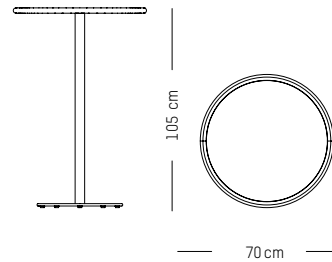

ORIGIN

China

High table round

-

Ø: 70 cm | 23.6 inch
L: 70 cm | 23.6 inch
H: 105 cm | 41.3 inch
Weight: 12 kg | 26.4 lb

PACKAGING :

L: 73 cm | 29 inch
W: 73 cm | 29 inch
H: 108 cm | 42.5 inch
Weight: 14 kg | 30.9 lb

Assembly