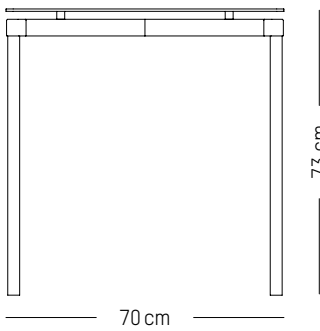

Square table

-

L: 70cm | 28 inch

D: 70 cm | 28 inch

H: 73 cm | 29 inch

Weight: 14,5 kg | 32 lb

PACKAGING :

L: 90 cm | 35.4 inch

W: 72 cm | 28.4 inch

H: 8 cm | 3.2 inch

Weight: 18 kg | 39.7 lb