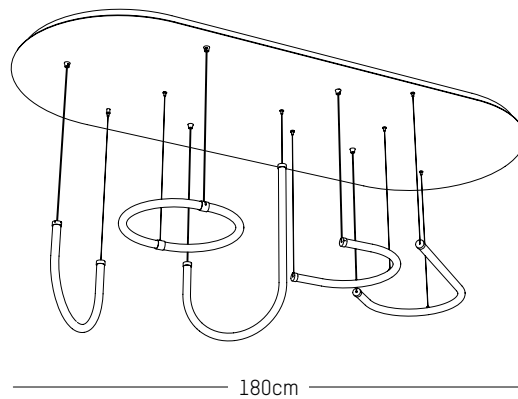

12

Triple pendant system

-

L: 105 cm | 41.3 inch

W: 53 cm | 21 inch

H: 82 cm | 33 inch

Weight: 15 kg | 33 lb

PACKAGING :

L: 86,7 cm | 34.1 inch

W: 115 cm | 45.3 inch

H: 58 cm | 26.8 inch

Weight: 17 kg | 37.5 lb

Quintuple pendant system

-

L: 180 cm | 70.9 inch

W: 73 cm | 29 inch