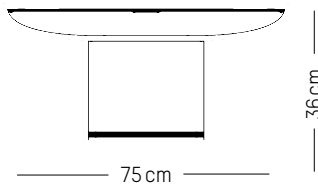

220-240 V 50-60 HZ

Ø: 30 cm | 11.8 inch
W: 26,5 cm | 10.4 inch
H: 26,5 cm | 10.4 inch
Cable length : 180 cm | 70.8 inch
Weight: 2 kg | 4.4 lb

PACKAGING :

W: 37 cm | 14.6 inch
H: 37,5 cm | 14.8 inch
Weight: 2,7 kg | 6 lb

Extra large

Ø: 110 cm | 43.3 inch
D: 5,5 cm | 2.2 inch
Weight: 23 kg | 50.7 lb

PACKAGING :

Type: Carton box
L: 118 cm | 46.5 inch
W: 118 cm | 46.5 inch
H: 9,5 cm | 3.7 inch
Weight: 28 kg | 11 lb

Mirrors

-

MATERIALS

B

Small

-

D: 40 cm | 15.7 inch
H: 45 cm | 17.5 lb
Weight: 8 kg | 17.6 lb

PACKAGING :

Type: Carton box
L: 52 cm | 20.5 inch
W: 52 cm | 20.5 inch
H: 50 cm | 19.7 inch
Weight: 10 kg | 22 lb

Large

-

D: 75 cm | 29.5 inch
H: 36 cm | 14.2 inch
Weight: 19 kg | 41.9 lb

PACKAGING :

Type: Carton box
L: 86 cm | 33.9 inch
W: 86 cm | 33.9 inch
H: 39 cm | 15.3 inch
Weight: 24 kg | 9.5 lb

Extra large

-

D: 110 cm | 43.3 inch
H: 24 cm | 9.4 inch
Weight: 45 kg | 99.2 lb