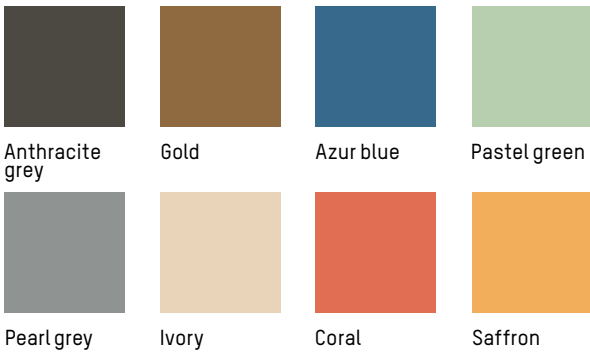

WEEK - END

STUDIO BRICHET ZIEGLER

2017

FOR CONTRACT PROJECT WITH MINIMUM QUANTITY

Chair, Bridge & Armchair

MATERIALS

Aluminium, matte grained Anti UV powder coating for outdoor use

COLOURS

Anthracite grey, Gold, Azur blue, Pastel green, Pearl grey, Ivory, Coral, Saffron

ORIGIN

China

TECHNICAL SPECIFICATIONS

Compliant with EN 581-1 ; EN581 -2 for Contract Use