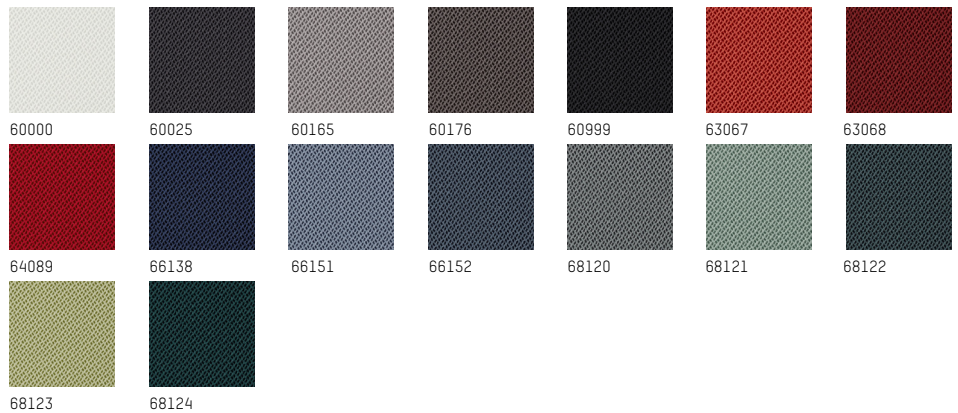

FABRICS' SELECTIONS

TO CREATE YOUR CUSTOM GRID, HOFF AND NUBILO SOFAS, ARMCHAIRS, STOOLS - FOR LILY, PLEASE REFER TO FABRICS WITH *

CATEGORY 1

GABRIEL CHILI* | GABRIEL RHYTHM | GABRIEL RONDO

1A. GABRIEL CHILI*

MATERIAL: 100% post-consumer recycled polyester fr
Width : 140cm - 55in
Weight : 470g/ml - 16,60z/Lin.yd

DURABILITY: 60.000 Martindale
ENVIRONMENT: STANDARD 100 by OEKO-TEX®
FIRE STANDARDS: BS EN 1021 1&2 Cigarette and Match/ BS EN 1021-1 Cigarette
BS 7176 Medium hazard/ BS 5852 Crib 5
BS 5852 Crib 5 / Call 117

1B. GABRIEL RHYTHM

MATERIAL: 100% polyester/polyester flame retardant
Width : 140cm - 55in
Weight : 490g/ml - 17,240z/Lin.yd

DURABILITY: 70.000 Martindale
ENVIRONMENT: STANDARD 100 by OEKO-TEX®