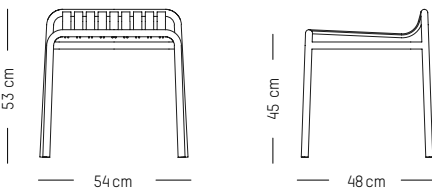

PACKAGING :

L: 160 cm | 63 inch
W: 55 cm | 21.6 inch
H: 83 cm | 32.7 inch
Weight: 11 kg | 24.3 lb

Stackable

WEEK - END

STUDIO BRICHET ZIEGLER

2017 & 2019

Stool

-
L: 53,3 cm | 21 inch
W: 58 cm | 22.8 inch
H: 53 cm | 20.9 inch
H (seat): 45 cm | 18 inch
Weight: 3 kg | 6.6 lb