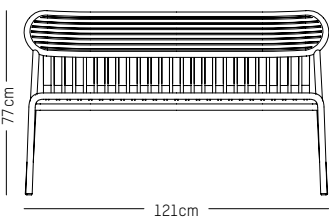

Bench

L: 121 cm | 47.7 inch
W: 49 cm | 19.3 inch
H: 77 cm | 30.3 inch (back)
H: 40 cm | 15.7 inch (seat)
Weight: 11 kg | 24.2 lb

PACKAGING :

L: 130 cm | 51.2 inch
W: 55 cm | 21.6 inch
H: 83 cm | 32.7 inch
Weight: 14 kg | 30.9 lb

Stackable

Bench without back

L: 156 cm | 61.4 inch
W: 50 cm | 19.7 inch
H: 45 cm | 15.8 inch (seat)
Weight: 8 kg | 17.6 lb

PACKAGING :

L: 160 cm | 63 inch
W: 55 cm | 21.6 inch
H: 83 cm | 32.7 inch
Weight: 11 kg | 24.3 lb

Stackable