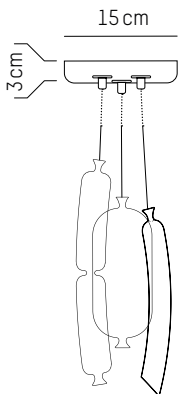

220-240 V 50-60 HZ

Diot

-

Ø: 4,2 cm | 1.7 inch
H: 15 cm | 5.1 inch
Cable: 175 cm | 69 in
Weight: 0,5 kg | 1.1 lb

PACKAGING :

L: 49 cm | 19.3 inch
W: 20 cm | 7.9 inch
H: 18 cm | 7.1 inch
Weight: 1,1 kg | 2.4 lb

L: 49 cm | 19.3 inch
W: 20 cm | 7.9 inch
H: 18 cm | 7.1 inch
Weight: 1,1 kg | 2.4 lb

SO - SAGE

SAM BARON

2016

Pendant lamp

MATERIALS

Pendant: Borosilicate glass; Cable: textile
Ceiling rose : brass graphite finish, steel

UK

Power

220-240 V 50-60HZ

Power

220-240 V 50-60 HZ

Set of 3 #1

Ø: 15 cm | 5.9 inch
H: 33 cm | 13 inch
Cable length: 175 cm | 69 inch
Weight: 1 kg | 2.2 lb

PACKAGING :

L: 49 cm | 19.3 inch
W: 32 cm | 12.6 inch
H: 12 cm | 4.7 inch
Weight: 1,9 kg | 4.2 lb

Set of 3 #2

Ø: 4,2 cm | 1.7 inch
H: 38 cm | 15 inch
Cable length: 175 cm | 69 inch
Weight: 1,2 kg | 2.7 lb

PACKAGING :