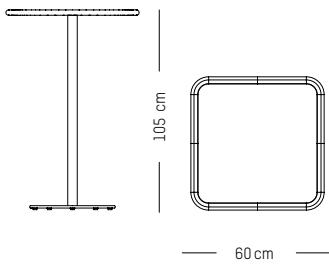

Azur blue

Pastel green

Pearl grey

Ivory

Coral

Saffron

High table square

L: 60 cm | 27.5 inch
W: 60 cm | 27.5 inch
H: 105 cm | 41.3 inch
Weight: 13 kg | 29 lb