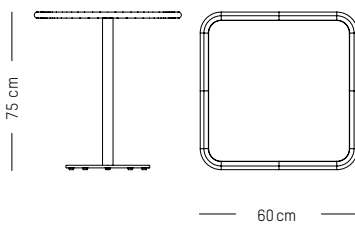

Assembly

WEEK - END

STUDIO BRICHET ZIEGLER

2019

Square bistro table

L: 60 cm | 27.5 inch
W: 60cm | 27.5 inch
H: 75 cm | 29.5 inch
Weight: 11 kg | 24.2 lb

PACKAGING :

L: 72 cm | 28.3 inch
W: 72 cm | 28.3 inch
H: 78 cm | 30.7 inch
Weight: 14 kg | 30.9 lb