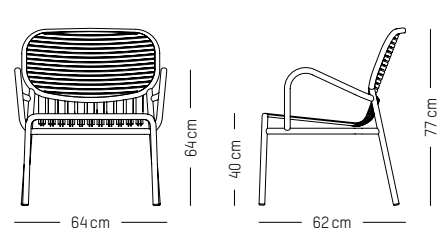

Chair

L: 52 cm | 20.5 inch
W: 50 cm | 19.7 inch
H: 77 cm | 30.3 inch
H1: 45 cm | 17.7 inch
Weight: 3 kg | 6.6 lb

PACKAGING (X2):

L: 60 cm | 23.6 inch
W: 53 cm | 20.9 inch
H: 98 cm | 38.6 inch
Weight: 8 kg | 17.7 lb

Stackable

Bridge

L: 57 cm | 22.4 inch
W: 50 cm | 19.7 inch
H: 77 cm | 30.3 inch
H1: 45 cm | 17.7 inch
Weight: 4 kg | 8.8 lb

PACKAGING (X2) :

L: 60 cm | 23.6 inch
W: 53 cm | 20.9 inch
H: 98 cm | 38.6 inch
Weight: 11,5 kg | 25.4 lb

Stackable

Armchair

L: 66 cm | 26 inch
L: 62 cm | 24.4 inch
H: 77 cm | 30.3 inch (back)
H: 40 cm | 15.7 inch (seat)
H: 62 cm | 24.4 inch (armrests)
Weight: 5kg | 11 lb

PACKAGING (X2) :

L: 70 cm | 27.6 inch
W: 70 cm | 27.6 inch
H: 83 cm | 32.7 inch
Weight : 15 kg | 33 lb

Stackable