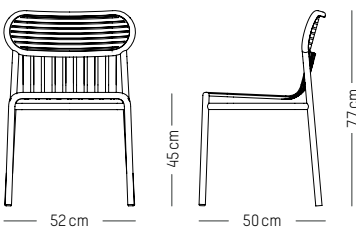

Chair

L: 52 cm | 20.5 inch
W: 50 cm | 19.7 inch
H: 77 cm | 30.3 inch
H1: 45 cm | 17.7 inch
Weight: 3 kg | 6.6 lb

PACKAGING (X2):

L: 60 cm | 23.6 inch
W: 53 cm | 20.9 inch
H: 98 cm | 38.6 inch
Weight: 8 kg | 17.7 lb

Stackable

Bridge

L: 57 cm | 22.4 inch
W: 50 cm | 19.7 inch
H: 77 cm | 30.3 inch
H1: 45 cm | 17.7 inch
Weight: 4 kg | 8.8 lb

PACKAGING (X2) :

L: 60 cm | 23.6 inch
W: 53 cm | 20.9 inch
H: 98 cm | 38.6 inch
Weight: 11,5 kg | 25.4 lb

Stackable

Armchair

L: 66 cm | 26 inch
L: 62 cm | 24.4 inch
H: 77 cm | 30.3 inch (back)
H: 40 cm | 15.7 inch (seat)
H: 62 cm | 24.4 inch (armrests)
Weight: 5kg | 11 lb

PACKAGING (X2) :

L: 70 cm | 27.6 inch
W: 70 cm | 27.6 inch
H: 83 cm | 32.7 inch
Weight : 15 kg | 33 lb

Stackable