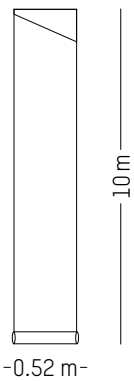

L: 1000 cm | 393.7 inch
W: 52 cm | 20.5 inch
Weight: 1 kg | 2.2 lb

PACKAGING :

Ø: 13,6 cm | 5.3 inch
H: 74 cm | 29.1 inch
Weight: 1.2 kg | 2.6 lb