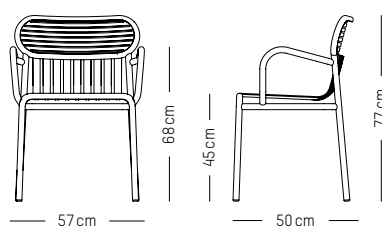

Chair

L: 52 cm | 20.5 inch
W: 50 cm | 19.7 inch
H: 77 cm | 30.3 inch
H1: 45 cm | 17.7 inch
Weight: 3 kg | 6.6 lb

PACKAGING (X2):

L: 60 cm | 23.6 inch
W: 53 cm | 20.9 inch
H: 98 cm | 38.6 inch
Weight: 8 kg | 17.7 lb

Stackable

Bridge

L: 57 cm | 22.4 inch
W: 50 cm | 19.7 inch
H: 77 cm | 30.3 inch
H1: 45 cm | 17.7 inch
Weight: 4 kg | 8.8 lb

PACKAGING (X2) :

L: 60 cm | 23.6 inch
W: 53 cm | 20.9 inch
H: 98 cm | 38.6 inch
Weight: 11,5 kg | 25.4 lb

Stackable

Armchair

L: 66 cm | 26 inch
L: 62 cm | 24.4 inch
H: 77 cm | 30.3 inch (back)
H: 40 cm | 15.7 inch (seat)
H: 62 cm | 24.4 inch (armrests)
Weight: 5kg | 11 lb

PACKAGING (X2) :

L: 70 cm | 27.6 inch
W: 70 cm | 27.6 inch
H: 83 cm | 32.7 inch
Weight : 15 kg | 33 lb

Stackable