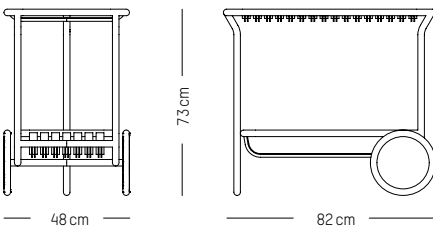

Trolley

W: 48 cm | 19inch
L: 82 cm | 32.3 inch
H: 73 cm | 29 inch
Weight: 9 kg | 20 lb

PACKAGING :

L: 85 cm | 33.5 inch
W: 51 cm | 20.1 inch
H: 76 cm | 29.3 inch
Weight : 12 kg | 26.5 lb

Trolley

MATERIALS

Aluminium, matte grained Anti UV powder coating for outdoor use

COLORS

Black, White, Blue, Burgundy, Blush, Terracotta, Jade green, Glass green, Yellow

ORIGIN

China