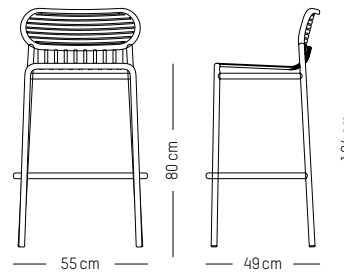

COLOURS

Anthracite grey, Gold, Azur blue, Pastel green, Pearl grey, Ivory, Coral, Saffron

ORIGIN

China

TECHNICAL SPECIFICATIONS

Compliant with EN 581-1 ; EN581 -2 for Contract Use

Bar stool

-
L: 49 cm | 19.3 inch
W: 55 cm | 19.3 inch
H: 104cm | 50.9 inch
H (seat): 80 cm | 32 inch
Weight: 5,6 kg | 12.3 lb