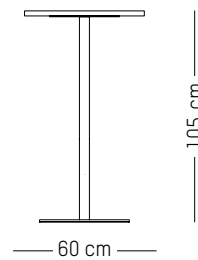

H: 105 cm | 41.34 inch

Weight: 20,6 kg | 45.4 lb

PACKAGING :

L: 110 cm | 43,3 inch

L: 65 cm | 25,6 inch

H: 7 cm | 2.8 inch

Weight: 22 kg | 48.5 lb

Assembly