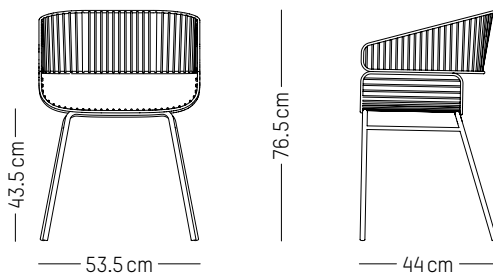

-

L: 80 cm | 31.5 inch

W: 80 cm | 31.5 inch

H: 75 cm | 29.5 inch

Weight: 25,2 kg | 55.6 lb

PACKAGING :

L: 80 cm | 31,5 inch

L: 85 cm | 33,5 inch

Square high

-

L: 60 cm | 23.6 inch

W: 60 cm | 23.6 inch

H: 105 cm | 41.34 inch

Weight: 22,5 kg | 49.6 lb

PACKAGING :

L: 110 cm | 43,3 inch

ORIGIN

Europe

L: 53,5 cm | 21 inch
D: 44 cm | 17.3 inch
H: 76,5 cm | 30.1 inch
H (seat): 43,5 cm | 17.1 inch
Weight: 8 kg | 17.6 lb

PACKAGING :

L: 80 cm | 31.5 inch
W: 60 cm | 23.6 inch
H: 52 cm | 20.5 inch
Weight: 9,8 kg | 21.6 lb