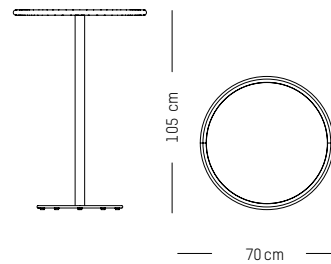

ORIGIN

China

High table round

-

Ø: 70 cm | 23.6 inch
L: 70 cm | 23.6 inch
H: 105 cm | 41.3 inch
Weight: 12 kg | 26.4 lb

PACKAGING :

L: 73 cm | 29 inch
W: 73 cm | 29 inch
H: 108 cm | 42.5 inch
Weight: 14 kg | 30.9 lb

Assembly