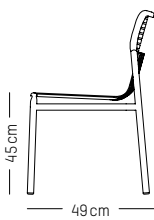

Bench

L: 121 cm | 47.7 inch
W: 49 cm | 19.3 inch
H: 77 cm | 30.3 inch (back)
H: 40 cm | 15.7 inch (seat)
Weight: 11 kg | 24.2 lb

PACKAGING :

L: 130 cm | 51.2 inch
W: 55 cm | 21.6 inch
H: 83 cm | 32.7 inch
Weight: 14 kg | 30.9 lb

Stackable

Bench without back

L: 156 cm | 61.4 inch
W: 50 cm | 19.7 inch
H: 45 cm | 15.8 inch (seat)
Weight: 8 kg | 17.6 lb

PACKAGING :

L: 160 cm | 63 inch
W: 55 cm | 21.6 inch
H: 83 cm | 32.7 inch
Weight: 11 kg | 24.3 lb

Stackable