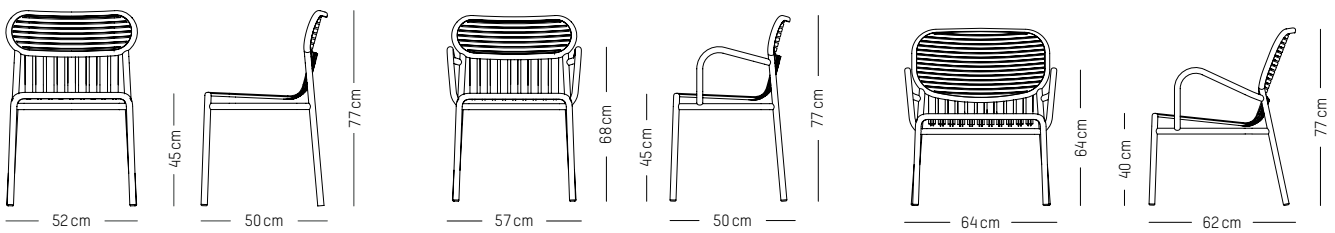

Chair

L: 52 cm | 20.5 inch
W: 50 cm | 19.7 inch
H: 77 cm | 30.3 inch
H1: 45 cm | 17.7 inch
Weight: 3 kg | 6.6 lb

PACKAGING (X2):

L: 60 cm | 23.6 inch
W: 53 cm | 20.9 inch
H: 98 cm | 38.6 inch
Weight: 8 kg | 17.7 lb