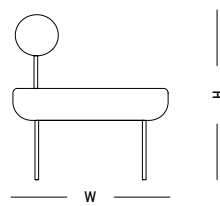

TECHNICAL SPECIFICATIONS

Medium Armchair

-

L: 68 cm | 26.8 inch
W: 68 cm | 26.8 inch
H: 72.5 cm | 28.5 inch
H1: 40 cm | 15.8 inch
Weight: 17 kg | 37.5 lb

PACKAGING :

Type: Wood box
L: 53cm | 20.9 inch
W: 71cm | 27.9 inch
H: 43 cm | 16.9 inch
Weight: 24 kg | 12.6 lb