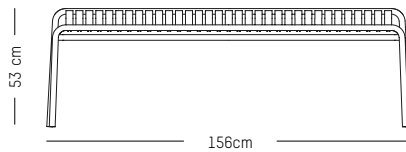

Bench

L: 121 cm | 47.7 inch
W: 49 cm | 19.3 inch
H: 77 cm | 30.3 inch (back)
H: 40 cm | 15.7 inch (seat)
Weight: 11 kg | 24.2 lb

PACKAGING :

L: 130 cm | 51.2 inch
W: 55 cm | 21.6 inch
H: 83 cm | 32.7 inch
Weight: 14 kg | 30.9 lb

Stackable

Bench without back

L: 156 cm | 61.4 inch
W: 50 cm | 19.7 inch
H: 45 cm | 15.8 inch (seat)
Weight: 8 kg | 17.6 lb

PACKAGING :

L: 160 cm | 63 inch
W: 55 cm | 21.6 inch
H: 83 cm | 32.7 inch
Weight: 11 kg | 24.3 lb

Stackable