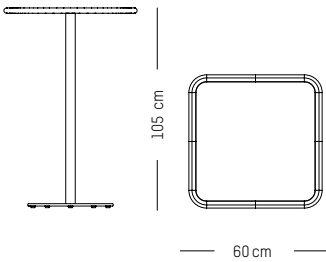

Terracotta

Jade green

Glass green

Yellow

High table square

-

L: 60 cm | 27.5 inch
W: 60cm | 27.5 inch
H: 105 cm | 41.3 inch
Weight: 13 kg | 29 lb

PACKAGING :