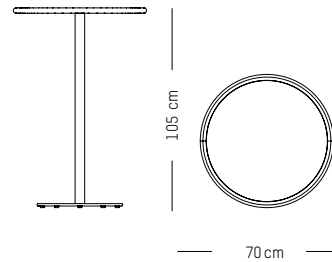

ORIGIN

China

High table round

Ø: 70 cm | 23.6 inch
L: 70 cm | 23.6 inch
H: 105 cm | 41.3 inch
Weight: 12 kg | 26.4 lb

PACKAGING :

L: 73 cm | 29 inch
W: 73 cm | 29 inch
H: 108 cm | 42.5 inch
Weight: 14 kg | 30.9 lb

Assembly