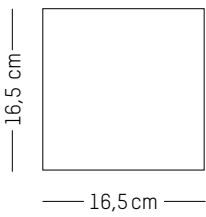

L: 16,5 cm | 7 inch
W: 16,5cm | 7 inch
Weight: 0.5 kg | 1.1 lb

* While stocks last