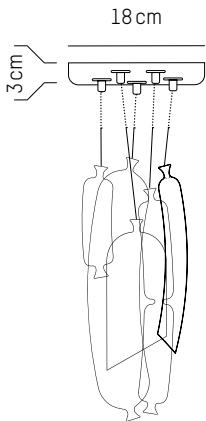

UK

Power

220-240 V 50-60HZ

Power

220-240 V 50-60 HZ

Set of 3 #1

-

Ø: 15 cm | 5.9 inch
H: 33 cm | 13 inch
Cable length: 175 cm | 69 inch
Weight: 1 kg | 2.2 lb

PACKAGING :

L: 49 cm | 19.3 inch
W: 32 cm | 12.6 inch
H: 12 cm | 4.7 inch
Weight: 1,9 kg | 4.2 lb

Set of 3 #2

-

Ø: 4,2 cm | 1.7 inch
H: 38 cm | 15 inch
Cable length: 175 cm | 69 inch
Weight: 1,2 kg | 2.7 lb

Set of 5

-

Ø: 18 cm | 7.1 inch
H: 38 cm | 15 inch
Cable length : 175 cm | 69 inch
Weight: 1,2 kg | 2.7 lb

PACKAGING :

L: 50 cm | 19.7 inch
W: 45 cm | 17.7 inch
H: 12 cm | 4.7 inch
Weight: 1,9 kg | 4.2 lb

Line of 6

TECHNICAL SPECIFICATIONS

Power

220-240 V 50-60HZ

Power

220-240 V 50-60 HZ

Ø: 30 cm | 11.8 inch
W: 26,5 cm | 10.4 inch
H: 26,5 cm | 10.4 inch
Cable length : 180 cm | 70.8 inch
Weight: 2 kg | 4.4 lb

PACKAGING :