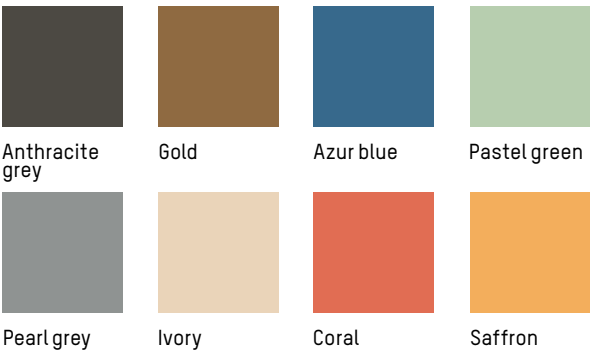

WEEK - END

STUDIO BRICHET ZIEGLER

2017

FOR CONTRACT PROJECT WITH MINIMUM QUANTITY

Chair, Bridge & Armchair

MATERIALS

Aluminium, matte grained Anti UV powder coating for outdoor use

COLOURS

Anthracite grey, Gold, Azur blue, Pastel green, Pearl grey, Ivory, Coral, Saffron

ORIGIN

China

TECHNICAL SPECIFICATIONS

Compliant with EN 581-1 ; EN581 -2 for Contract Use