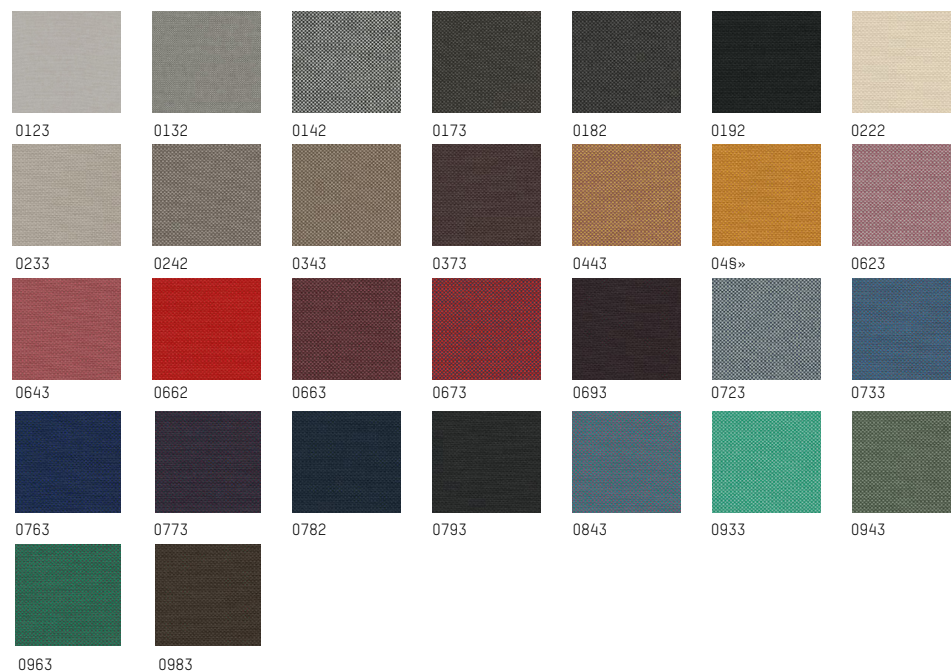

2D. KVADRAT - FIELD 2

MATERIAL: 100% Trevira CS
Width: 140cm - 55in
Weight: 450g/ml - 15,870z/Lin.yd

DURABILITY: 80.000 Martindale
ENVIRONMENT: EU Ecolabel, Greenguard
Gold, HPD, EPD

FIRE STANDARDS: BS 5852 Crib 5
EN 1021-1/2 / EN 13501-1 B-s1, d0