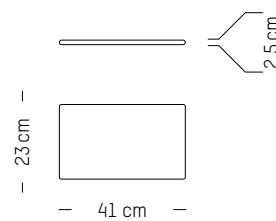

France

TECHNICAL SPECIFICATIONS

Suitable for outdoor use

Seat cushion

-

L: 41 cm | 16.1 inch
W: 34 cm | 13.4 inch
H: 2,5 cm | 1 inch
Weight: 0,5 kg | 1.1 lb

PACKAGING :

L: 45 cm | 17.7 inch
W: 45 cm | 17.7 inch
H: 5 cm | 2 inch
Weight: 1 kg | 2.2 lb