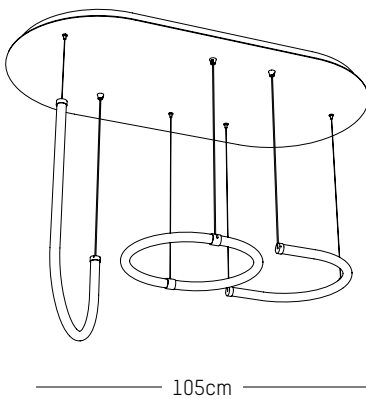

Triple pendant system

L: 105 cm | 41.3 inch
W: 53 cm | 21 inch
H: 82 cm | 33 inch
Weight: 15 kg | 33 lb

PACKAGING :

L: 86,7 cm | 34.1 inch
W: 115 cm | 45.3 inch
H: 58 cm | 26.8 inch
Weight: 17 kg | 37.5 lb

Quintuple pendant system

L: 180 cm | 70.9 inch
W: 73 cm | 29 inch
H: 82 cm | 32.3 inch
Weight: 40 kg | 88.2 lb

PACKAGING :

L: 86,7 cm | 34.1 inch
W: 200 cm | 78.7 inch
H: 83 cm | 32.7 inch
Weight: 50 kg | 110.2 lb