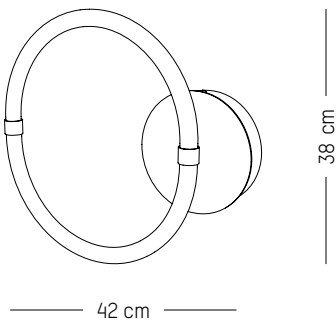

Wall Lamp 0

-

L: 42 cm | 16.5 inch

D: 7 cm | 2.8 inch

H: 38 cm | 14.9 inch

Weight: 1,4 kg | 3.1 lb

PACKAGING :

L: 46,7 cm | 18.4 inch

W: 42,7 cm | 16.7 inch

H: 68 cm | 26.7 inch

Weight: 3 kg | 6.6 lb