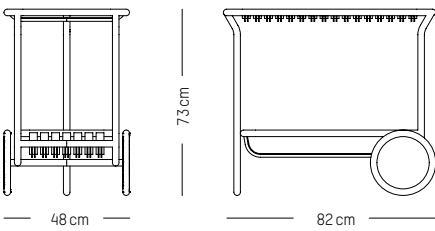

WEEK - END

STUDIO BRICHET ZIEGLER

2019

Trolley

-

MATERIALS

Aluminium, matte grained Anti UV powder coating for outdoor use

COLORS

Black, White, Blue, Burgundy, Blush, Terracotta, Jade green, Glass green, Yellow

ORIGIN

China

Trolley

-

W: 48 cm | 19 inch
L: 82 cm | 32.3 inch
H: 73 cm | 29 inch
Weight: 9 kg | 20 lb

PACKAGING :

L: 85 cm | 33.5 inch
W: 51 cm | 20.1 inch
H: 76 cm | 29.3 inch
Weight : 12 kg | 26.5 lb