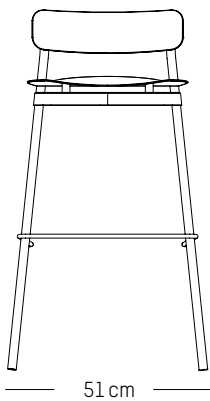

High stool

-

L: 51cm | 20 inch
D: 51 cm | 20 inch
H: 92 cm | 36 inch
H (seat): 75 cm | 29.5 inch
Weight: 4,5 kg | 9.9 lb

PACKAGING :

L: 53 cm | 20.87 inch
W: 53 cm | 20.87 inch
H: 93 cm | 36. inch
Weight: 6,5 kg | 14.3 lb

High stool

-

L: 49cm | 19.3 inch
D: 49 cm | 19.3 inch
H: 81 cm | 31.9 inch
H (seat): 65 cm | 25.6 inch
Weight: 4,1 kg | 9.1 lb

PACKAGING :

L: 53 cm | 20.9 inch
W: 53 cm | 20.9 inch
H: 83 cm | 32.7 inch
Weight : 4.1 kg | 9.1 lb