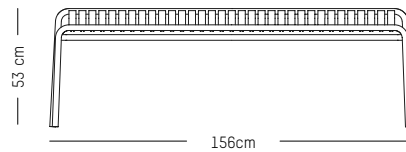

Bench

L: 121 cm | 47.7 inch
W: 49 cm | 19.3 inch
H: 77 cm | 30.3 inch (back)
H: 40 cm | 15.7 inch (seat)
Weight: 11 kg | 24.2 lb

PACKAGING :

L: 130 cm | 51.2 inch
W: 55 cm | 21.6 inch
H: 83 cm | 32.7 inch
Weight: 14 kg | 30.9 lb

Stackable

Bench without back

L: 156 cm | 61.4 inch
W: 50 cm | 19.7 inch
H: 45 cm | 15.8 inch (seat)
Weight: 8 kg | 17.6 lb

PACKAGING :

L: 160 cm | 63 inch
W: 55 cm | 21.6 inch
H: 83 cm | 32.7 inch
Weight: 11 kg | 24.3 lb

Stackable