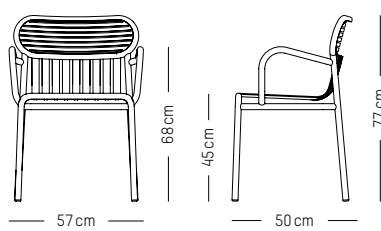

COLOURS

Anthracite grey, Gold, Azur blue, Pastel green, Pearl grey, Ivory, Coral, Saffron

ORIGIN

China

TECHNICAL SPECIFICATIONS

Compliant with EN 581-1 ; EN581 -2 for Contract Use

Chair

L: 52 cm | 20.5 inch
W: 50 cm | 19.7 inch
H: 77 cm | 30.3 inch
H1: 45 cm | 17.7 inch
Weight: 3 kg | 6.6 lb