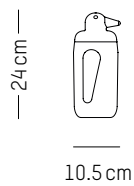

Mama ping

-

Ø: 10,5 cm | 3.9 inch
H: 24 cm | 9.4 inch
Weight: 0,6 kg | 1.4 lb

PACKAGING :

L: 17 cm | 6.7 inch
W: 17 cm | 6.7 inch
H: 43 cm | 16.9 inch
Weight: 0.86 kg | 1.9 lb