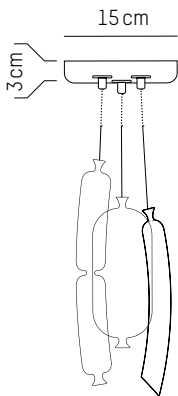

220-240 V 50-60HZ

Power

220-240 V 50-60 HZ

Diot

-

Ø: 4,2 cm | 1.7 inch
H: 15 cm | 5.1 inch
Cable: 175 cm | 69 in
Weight: 0,5 kg | 1.1 lb

PACKAGING :

L: 49 cm | 19.3 inch
W: 20 cm | 7.9 inch
H: 18 cm | 7.1 inch
Weight: 1,1 kg | 2.4 lb

L: 49 cm | 19.3 inch
W: 20 cm | 7.9 inch
H: 18 cm | 7.1 inch
Weight: 1,1 kg | 2.4 lb

SO - SAGE

SAM BARON

2016

Pendant lamp

-

MATERIALS

Pendant: Borosilicate glass; **Cable:** textile
Ceiling rose : brass graphite finish, steel

UK

Power

220-240 V 50-60HZ

Power

220-240 V 50-60 HZ

Set of 3 #1

-

Ø: 15 cm | 5.9 inch
H: 33 cm | 13 inch
Cable length: 175 cm | 69 inch
Weight: 1 kg | 2.2 lb

PACKAGING :

L: 49 cm | 19.3 inch
W: 32 cm | 12.6 inch
H: 12 cm | 4.7 inch
Weight: 1,9 kg | 4.2 lb

Set of 3 #2

-

Ø: 4,2 cm | 1.7 inch
H: 38 cm | 15 inch
Cable length: 175 cm | 69 inch
Weight: 1,2 kg | 2.7 lb