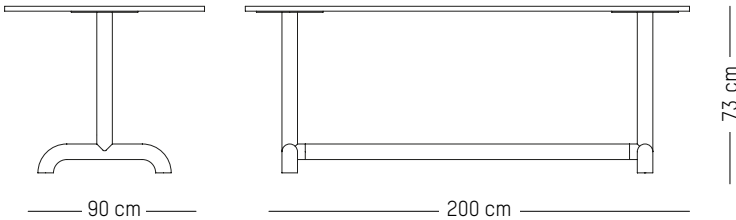

ORIGIN

Europe

Grey-brown

Red-Brown

Rectangular dining table

L: 200 cm | 79 inch
W: 90 cm | 35 inch
H: 73 cm | 29 inch
Weight: 46 kg | 102 lb

PACKAGING :

- Carton box 1
L: 202 cm | 79 inch
W: 92 cm | 36 inch
H: 5 cm | 2 inch
Weight: 30 kg | 66.1 lb