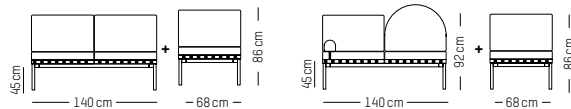

**2 seater sofa without armrest
+ armchair with 1 armrest**
(right or left)