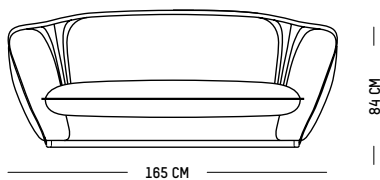

ORIGIN

Europe

Lily armchairs and sofas are manufactured to order.

Sofa

-

L: 165 cm | 65 inch
W: 75 cm | 30 inch
H: 84 cm | 33 inch
Weight: 59 kg | 130 lb

PACKAGING :

Type: Wooden crate
L: 172 cm | 68 inch
W: 85 cm | 33 inch
H: 102 cm | 40 inch
Weight: 90kg | 198 lb