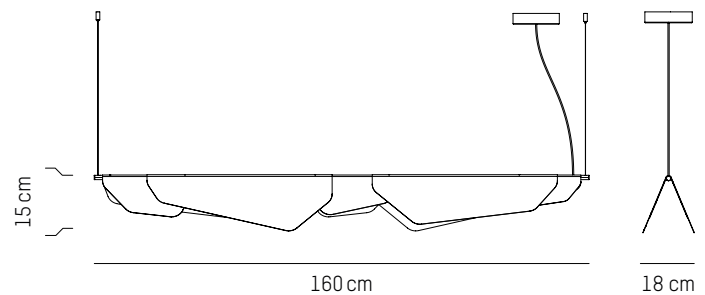

Large

L: 160 cm | 63 inch

W: 18 cm | 7.1 inch

H: 15 cm | 5.9 inch

Cable length: 200 cm | 79 inch

Weight: 6 kg | 13.2 lb

PACKAGING :

L: 167 cm | 65.7 inch

W: 25 cm | 9.9 inch

H: 30 cm | 11.8 inch

Weight: 7 kg | 15.4 lb