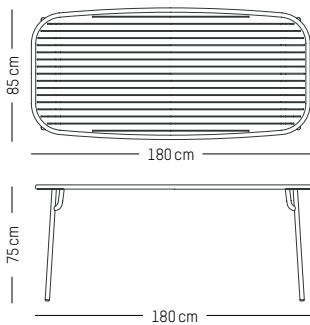

Rectangular table medium

W: 85 cm | 33.5 inch
L: 180 cm | 70.9 inch
H: 75 cm | 29.5 inch
Weight: 22,3 kg | 49.2 lb

PACKAGING :

packaging table top
L: 182 cm | 71.7 inch
W: 88 cm | 34.6 inch
H: 5 cm | 2 inch
Weight: 22 kg | 48.5 lb

packaging legs (x2)
L: 19 cm | 7.5 inch
W: 19 cm | 7.5 inch
H: 80 cm | 31.5 inch
Weight: 4 kg | 8.9 lb

Assembly