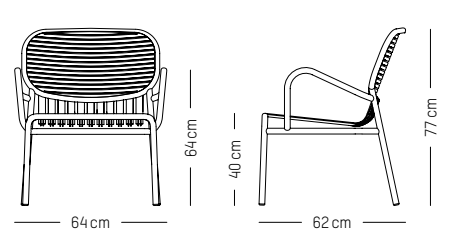

COLOURS

Anthracite grey, Gold, Azur blue, Pastel green, Pearl grey, Ivory, Coral, Saffron

ORIGIN

China

TECHNICAL SPECIFICATIONS

Compliant with EN 581-1 ; EN581 -2 for Contract Use

Chair

L: 52 cm | 20.5 inch
W: 50 cm | 19.7 inch
H: 77 cm | 30.3 inch
H1: 45 cm | 17.7 inch
Weight: 3 kg | 6.6 lb