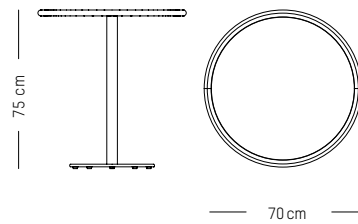

Burgundy

Blush

Terracotta

Jade green

Glass green

Yellow

Square bistro table

L: 60 cm | 27.5 inch
W: 60cm | 27.5 inch
H: 75 cm | 29.5 inch
Weight: 11 kg | 24.2 lb