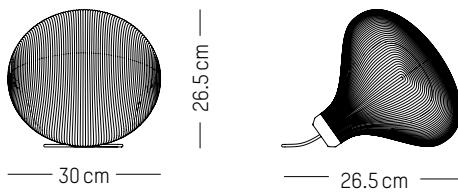

TECHNICAL SPECIFICATIONS

Power

220-240 V 50-60HZ

Power

220-240 V 50-60 HZ

Ø: 30 cm | 11.8 inch
W: 26,5 cm | 10.4 inch
H: 26,5 cm | 10.4 inch
Cable length : 180 cm | 70.8 inch
Weight: 2 kg | 4.4 lb

PACKAGING :