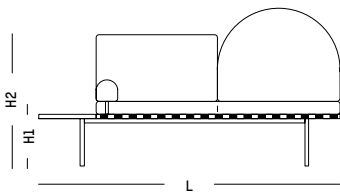

Removable cushions

Daybed

L: 187 cm | 73.6 inch
W: 71 cm | 28 inch
H: 92 cm | 36.2 inch
H1: 45 cm | 17.7 inch
Weight: 45 kg | 92.2 lb

PACKAGING :

Type: Wood box
L: 170 cm | 66.9 inch
W: 90 cm | 35.4 inch
H: 100 cm | 39.4 inch
Weight: 90 kg | 198 lb