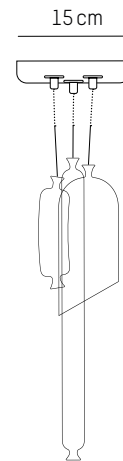

220-240 V 50-60HZ

Power

220-240 V 50-60 HZ

Diot

-

Ø: 4,2 cm | 1.7 inch
H: 15 cm | 5.1 inch
Cable: 175 cm | 69 in
Weight: 0,5 kg | 1.1 lb

PACKAGING :

L: 49 cm | 19.3 inch
W: 20 cm | 7.9 inch
H: 18 cm | 7.1 inch
Weight: 1,1 kg | 2.4 lb

UK

Power

220-240 V 50-60HZ

Power

220-240 V 50-60 HZ

Set of 3 #1

-

Ø: 15 cm | 5.9 inch
H: 33 cm | 13 inch
Cable length: 175 cm | 69 inch
Weight: 1 kg | 2.2 lb

PACKAGING :

L: 49 cm | 19.3 inch
W: 32 cm | 12.6 inch
H: 12 cm | 4.7 inch
Weight: 1,9 kg | 4.2 lb

Set of 3 #2

-

Ø: 4,2 cm | 1.7 inch
H: 38 cm | 15 inch
Cable length: 175 cm | 69 inch
Weight: 1,2 kg | 2.7 lb

PACKAGING :

L: 49 cm | 19.3 inch
W: 32 cm | 12.6 inch
H: 12 cm | 4.7 inch
Weight: 1,9 kg | 4.2 lb

Set of 3 #3

-

Ø: 4,2 cm | 1.7 inch
H: 45 cm | 16.9 inch
Cable length: 175 cm | 69 inch
Weight: 1 kg | 2.2 lb