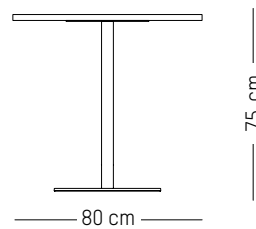

TECHNICAL SPECIFICATIONS

Round bistro large

-

Ø: 80 cm | 31.5 inch
H: 75 cm | 29.5 inch
Weight: 22,4 kg | 49.4 lb

PACKAGING :

L: 80 cm | 31,5 inch
L: 85 cm | 33,5 inch
H: 7 cm | 2.8 inch
Weight: 24 kg | 53 lb

Assembly