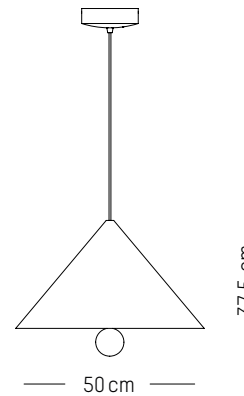

XS

-

D: 9,3 cm | 3.6 inch
H: 17 cm | 6.7 inch
Ø (sphere): 5,1 cm | 0.2 inch
Canopy: Ø 15cm | 5.9 inch
Weight: 0,9 kg | 2 lb

PACKAGING :

Type: Carton box
L: 19,6 cm | 8 inch
W: 19,6 cm | 8 inch
H: 24,4 cm | 9.7 inch
Weight: 1,4 kg | 3 lb

S

-

D: 16 cm | 6.3 inch
H: 37,5 cm | 15 inch
Ø (sphere): 7,6 cm | 0.3 inch
Canopy: Ø 15cm | 5.9 inch
Weight: 1,2 kg | 2.7 lb

PACKAGING :

Type: Carton box
L: 22,5 cm | 9 inch
W: 22 cm | 8.6 inch
H: 50 cm | 17 inch
Weight: 1,8 kg | 4 lb