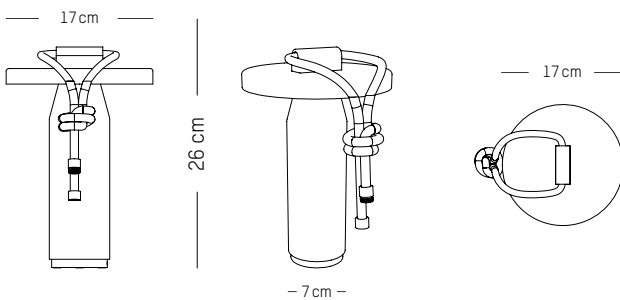

Olive green

Emerald green

Small

Ø TOP: 17 cm | 6.7 inch
Ø BOTTOM: 7 cm | 2.8 inch
H: 26 cm | 10.1 inch
Weight: 1,3 kg | 2.9 lb

PACKAGING (pack cash and carry)

L: 18 cm | 7.1 inch
W: 18 cm | 7.1 inch
H: 29 cm | 11.4 inch
Weight: 2 kg | 4.4 lb