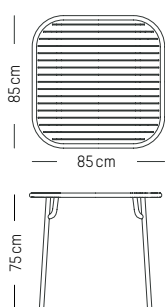

Ivory

Coral

Saffron

Square table

-

L: 85 cm | 33.5 inch
W: 85 cm | 33.5 inch
H: 75 cm | 29.5 inch
Weight: 12 kg | 26.5 lb

PACKAGING :

packaging tabletop
L: 86 cm | 33.9 inch
W: 86 cm | 33.9 inch
H: 5 cm | 2 inch
Weight: 10 kg | 22 lb