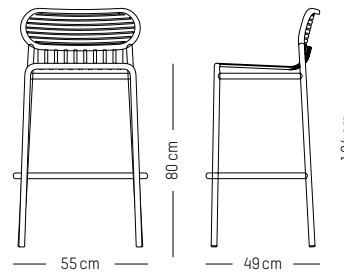

Bar stool

-

L: 49 cm | 19.3 inch
W: 55 cm | 19.3 inch
H: 104cm | 50.9 inch
H (seat): 80 cm | 32 inch
Weight: 5,6 kg | 12.3 lb

PACKAGING :

L: 53 cm | 20.9 inch
W: 58 cm | 22.8 inch
H: 110 cm | 43.3 inch
Weight: 8 kg | 17.7 lb