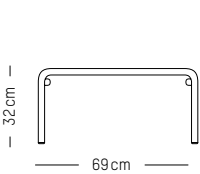

Coffee table

W: 60 cm | 23.6 inch
L: 69 cm | 27.2 inch
H: 32 cm | 12.6 inch
Weight: 4 kg | 8.8 lb

PACKAGING :

L: 72 cm | 28.3 inch
W: 72 cm | 28.3 inch
H: 35 cm | 13.8 inch
Weight : 5 kg | 11 lb

Long coffee table

W: 127 cm | 50 inch
L: 51 cm | 20 inch
H: 41 cm | 16.1 inch
Weight: 5 kg | 11 lb

PACKAGING :

L: 130 cm | 51.2 inch
W: 58 cm | 22.8 inch
H: 45 cm | 17.7 inch
Weight: 6 kg | 13.6 lb