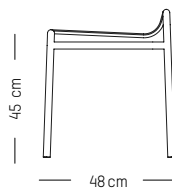

Blush

Terracotta

Jade green

Glass green

Yellow

Stool

-

L: 53,3 cm | 21 inch
W: 58 cm | 22.8 inch
H: 53 cm | 20.9 inch
H (seat): 45 cm | 18 inch
Weight: 3 kg | 6.6 lb