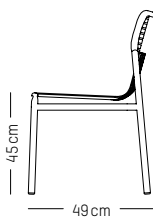

Bench

L: 121 cm | 47.7 inch
W: 49 cm | 19.3 inch
H: 77 cm | 30.3 inch (back)
H: 40 cm | 15.7 inch (seat)
Weight: 11 kg | 24.2 lb

PACKAGING :

L: 130 cm | 51.2 inch
W: 55 cm | 21.6 inch
H: 83 cm | 32.7 inch
Weight: 14 kg | 30.9 lb

Stackable

Bench without back

L: 156 cm | 61.4inch
W: 50 cm | 19.7 inch
H: 45 cm | 15.8 inch (seat)
Weight: 8 kg | 17.6 lb

PACKAGING :

L: 160 cm | 63 inch
W: 55 cm | 21.6 inch
H: 83 cm | 32.7 inch
Weight: 11 kg | 24.3 lb

Stackable