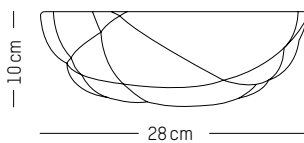

Serving bowl

-

Ø: 28 cm | 11 inch

H: 10 cm | 3.9 inch

Weight: 1,6 kg | 3.9 lb

PACKAGING :

L: 32 cm | 12.6 inch

W: 32 cm | 12.6 inch

H: 11 cm | 4.3 inch

Weight: 1,8 kg | 4 lb

* While stocks last