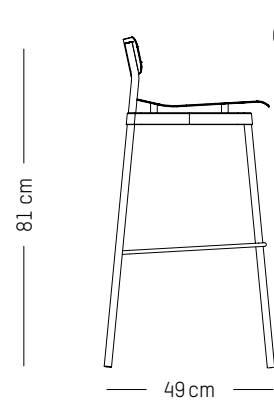

High stool

-

L: 51cm | 20 inch
D: 51 cm | 20 inch
H: 92 cm | 36 inch
H (seat): 75 cm | 29.5 inch
Weight: 4,5 kg | 9.9 lb

PACKAGING :

L: 53 cm | 20.87 inch
W: 53 cm | 20.87 inch
H: 93 cm | 36. inch
Weight: 6,5 kg | 14.3 lb

High stool

-

L: 49cm | 19.3 inch
D: 49 cm | 19.3 inch
H: 81 cm | 31.9 inch
H (seat): 65 cm | 25.6 inch
Weight: 4,1 kg | 9.1 lb

PACKAGING :

L: 53 cm | 20.9 inch
W: 53 cm | 20.9 inch
H: 83 cm | 32.7 inch
Weight : 4.1 kg | 9.1 lb