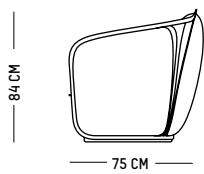

Sofa

-

L: 165 cm | 65 inch
W: 75 cm | 30 inch
H: 84 cm | 33 inch
Weight: 59 kg | 130 lb

PACKAGING :

Type: Wooden crate
L: 172 cm | 68 inch
W: 85 cm | 33 inch
H: 102 cm | 40 inch
Weight: 90kg | 198 lb

Armchair

-

L: 85 cm | 33 inch
W: 75 cm | 30 inch
H: 84 cm | 33 inch
H1: 40 cm | 15.7 inch
Weight: 39 kg | 86 lb

PACKAGING :

Type: Wood box
L: 92 cm | 36 inch
W: 85 cm | 33 inch
H: 102 cm | 40 inch
Weight: 60 kg | 132 lb