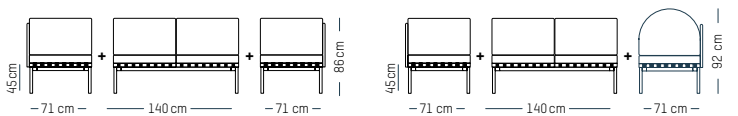

**2 seater sofa without armrest
+ 1 armchair with 1 armrest + 1 pouf**
(right or left)