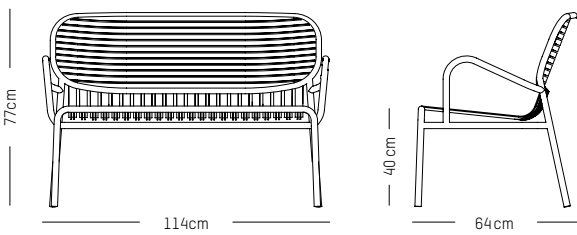

Compliant with EN 581-1 ; EN581 -2 for Contract Use

2 seater sofa

-

L: 113,5 cm | 44.5 inch

W: 64 cm | 24.2 inch

H: 78.5 cm | 31 inch (back)

H: 40 cm | 15.7 inch (seat)

Weight: 9 kg | 19.8 lb