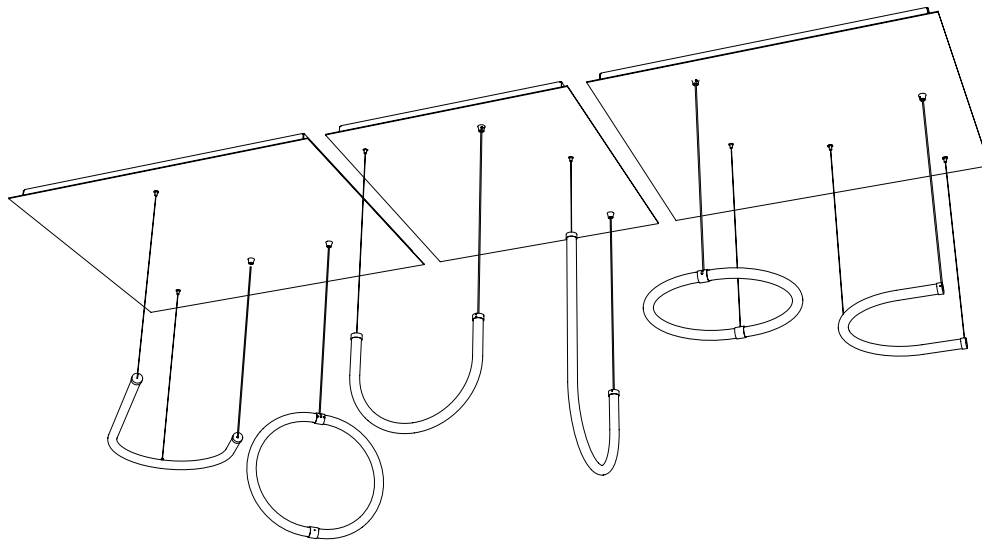

COLOURS

Brass

ORIGIN

France

TECHNICAL SPECIFICATIONS

Ceiling plate sold separately to be combined with 2 different pendant lamps from UNSEEN collection

Ceiling plate for double pendant JO

-