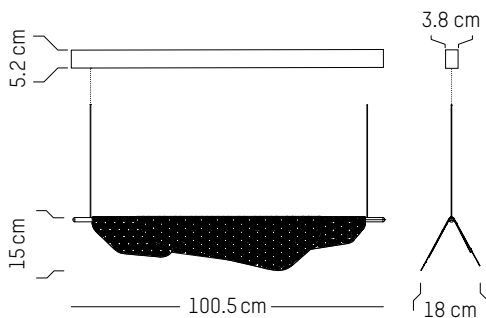

Power

220-240 V 50-60HZ

Power

220-240 V 50-60 HZ

Small

-

L: 100,5 cm | 39.6 inch
W: 18 cm | 7.1 inch
H: 15 cm | 5.9 inch
Cable length: 200 cm | 79 inch
Weight: 4 kg | 8.8 lb

PACKAGING :