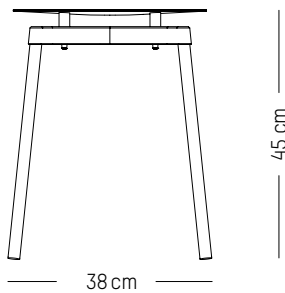

Stool

-

L: 38cm | 15 inch

D: 38 cm | 15 inch

H: 45 cm | 18 inch

Weight: 2,6 kg | 5.7 lb

PACKAGING (X2):

L: 40 cm | 16 inch

W: 40 cm | 16 inch

H: 55 cm | 21.6 inch

Weight: 7 kg | 15.4 lb