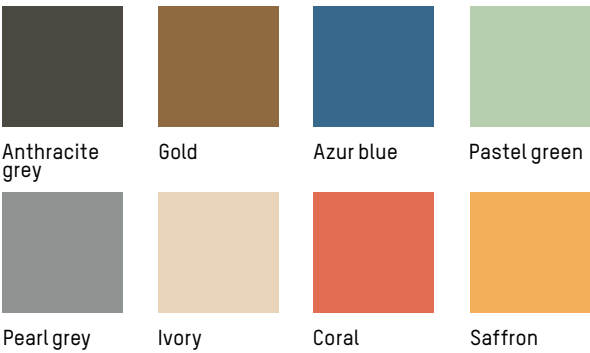

2019

FOR CONTRACT PROJECT WITH MINIMUM QUANTITY

High tables

MATERIALS

Aluminium, matte grained Anti UV powder coating for outdoor use

COLOURS

Anthracite grey, Gold, Azur blue, Pastel green, Pearl grey, Ivory, Coral, Saffron