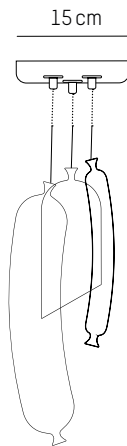

220-240 V 50-60HZ

Power

220-240 V 50-60 HZ

Diot

-

Ø: 4,2 cm | 1.7 inch
H: 15 cm | 5.1 inch
Cable: 175 cm | 69 in
Weight: 0,5 kg | 1.1 lb

PACKAGING :

L: 49 cm | 19.3 inch
W: 20 cm | 7.9 inch
H: 18 cm | 7.1 inch
Weight: 1,1 kg | 2.4 lb

PACKAGING :

L: 49 cm | 19.3 inch
W: 20 cm | 7.9 inch
H: 18 cm | 7.1 inch
Weight: 1,1 kg | 2.4 lb

Toulouse

-

Ø: 4,2 cm | 1.7 inch
H: 30 cm | 11.8 inch
Cable: 175 cm | 69 in
Weight: 0,6 kg | 1.3 lb

PACKAGING :

UK

Power

220-240 V 50-60HZ

Power

220-240 V 50-60 HZ

Set of 3 #1

-

Ø: 15 cm | 5.9 inch
H: 33 cm | 13 inch
Cable length: 175 cm | 69 inch
Weight: 1 kg | 2.2 lb

PACKAGING :

L: 49 cm | 19.3 inch
W: 32 cm | 12.6 inch
H: 12 cm | 4.7 inch
Weight: 1,9 kg | 4.2 lb

Set of 3 #2

-

Ø: 4,2 cm | 1.7 inch
H: 38 cm | 15 inch
Cable length: 175 cm | 69 inch
Weight: 1,2 kg | 2.7 lb