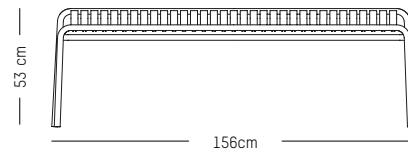

Bench

L: 121 cm | 47.7 inch
W: 49 cm | 19.3 inch
H: 77 cm | 30.3 inch (back)
H: 40 cm | 15.7 inch (seat)
Weight: 11 kg | 24.2 lb

PACKAGING :

L: 130 cm | 51.2 inch
W: 55 cm | 21.6 inch
H: 83 cm | 32.7 inch
Weight: 14 kg | 30.9 lb

Stackable

Bench without back

L: 156 cm | 61.4inch
W: 50 cm | 19.7 inch
H: 45 cm | 15.8 inch (seat)
Weight: 8 kg | 17.6 lb

PACKAGING :

L: 160 cm | 63 inch
W: 55 cm | 21.6 inch
H: 83 cm | 32.7 inch
Weight: 11 kg | 24.3 lb

Stackable