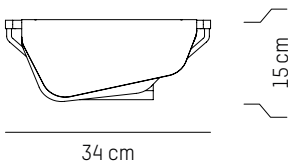

TECHNICAL SPECIFICATIONS

LED input:
324 lumens

US

Power

110-120 V 60 HZ

L: 34 cm | 13.4 inch
D: 20 cm | 7.9 inch
H: 15 cm | 5.9 inch
Weight: 1 kg | 2.2 lb

PACKAGING :

Type: Carton box
L: 42 cm | 16.5 inch
W: 32 cm | 12.6 inch
H: 24 cm | 9.5 inch
Weight: 2,1 kg | 4.6 lb