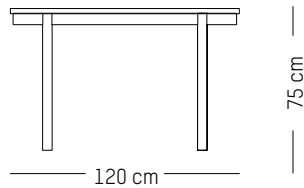

ORIGIN

Europe

TECHNICAL SPECIFICATIONS

Round

-

Ø: 120 cm | 47.2 inch
H: 75 cm | 29.5 inch
Weight: 32 kg | 70.5 lb

PACKAGING :

L: 150 cm | 59 inch
L: 150 cm | 59 inch
H: 15 cm | 6 inch
Weight: 55 kg | 121.3 lb