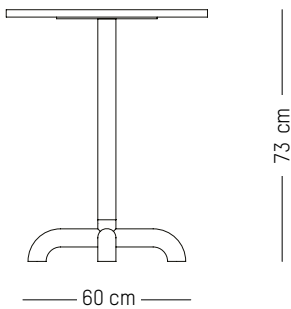

Europe

TECHNICAL SPECIFICATIONS

Adjustable feet

Round bistro table

-

Ø: 60 cm | 23.6 inch

H: 73 cm | 29 inch

Weight: 11 kg | 24.2 lb