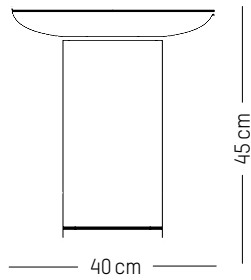

Small

-

D: 40 cm | 15.7 inch
H: 45 cm | 17.5 lb
Weight: 8 kg | 17.6 lb

PACKAGING :

Type: Carton box
L: 52 cm | 20.5 inch
W: 52 cm | 20.5 inch
H: 50 cm | 19.7 inch
Weight: 10 kg | 22 lb