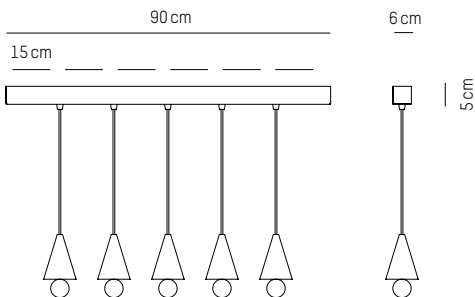

220-240V, 50-60Hz

Power

220-240V, 50-60Hz

Linear canopy

5 PCS XS CHERRY PENDANT

L: 90 cm | 35 inch
W: 6 cm | 2.4 inch
H: 5 cm | 1.9 inch
Weight: 3,9 kg | 8.6 lb

PACKAGING :

Type: Carton box
L: 91 cm | 35.6inch
W: 17 cm | 6.6 inch
H: 27 cm | 10.6 inch