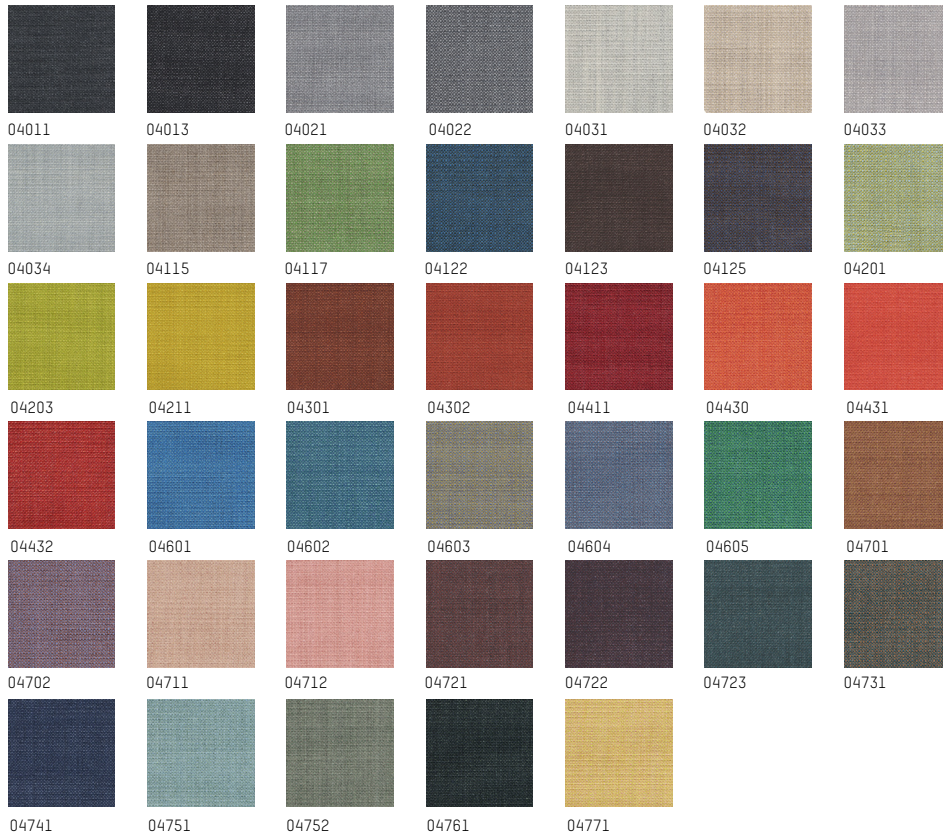

2C. GABRIEL - CRISP

MATERIAL: 93% New Zealand wool
/ 7% polyamide
Width: 140cm - 55in
Weight: 460g/ml - 16,230z/Lin.yd

DURABILITY: 200.000 Martindale
ENVIRONMENT: STANDARD 100 by OEKO-TEX®
/ EU Ecolabel