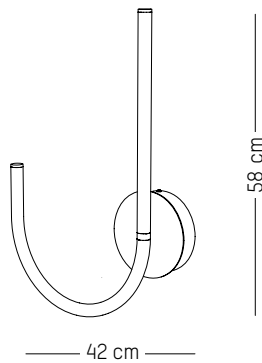

Pendant lamp O

L: 35 cm | 14 inch
D: 2,4 cm | 1 inch
H: 38 cm | 17.8 inch
Weight: 1,4 kg | 3.1 lb
Cable length (max): 2,5 m | 99 inch

PACKAGING :

L: 46,7 cm | 18.4 inch
W: 42,6 cm | 16.8 inch
H: 6,8 cm | 2.7 inch
Weight: 2,5 kg | 5.5 lb

L: 89 cm | 35.1 inch
W: 74 cm | 25.6 inch
H: 4 cm | 1.4 inch
Weight: 23 kg | 50.8 lb

PACKAGING :

L: 91 cm | 35.9 inch
W: 76 cm | 26.4 inch
H: 6 cm | 2.4 inch
Weight: 26 kg | 57.4 lb

Ceiling plate for double pendant UJ

-

L: 65 cm | 25.6 inch
W: 74 cm | 25.6 inch
H: 4 cm | 1.4 inch
Weight: 17 kg | 37.5 lb

PACKAGING :

L: 67 cm | 26.4 inch
W: 76 cm | 26.4 inch
H: 6 cm | 2.4 inch
Weight: 20 kg | 54.1 lb

Ceiling plate for double pendant OU

Wall lamp U

Wall lamp J

L: 42 cm | 16.5 inch
D: 7 cm | 2.8 inch
H: 58 cm | 22.8 inch
Canopy: Ø 15cm | 5.9 inch
Weight: 1,5 kg | 3.3 lb

PACKAGING :

L: 62,5 cm | 24.6 inch
W: 46,7 cm | 18.4 inch
H: 7 cm | 2.8 inch
Weight: 2,5 kg | 5.5 lb