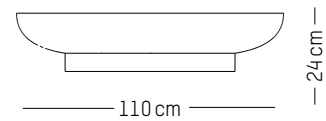

Extra large

-

D: 110 cm | 43.3 inch
H: 24 cm | 9.4 inch
Weight: 45 kg | 99.2 lb

PACKAGING :

Type: Carton box
L: 118 cm | 46.5 inch
W: 118 cm | 46.5 inch
H: 28 cm | 11.2 inch
Weight: 53 kg | 20.9 lb