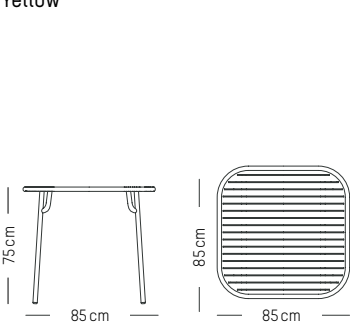

Jade green

Glass green

Yellow

Square table

L: 85 cm | 33.5 inch
W: 85 cm | 33.5 inch
H: 75 cm | 29.5 inch
Weight: 12 kg | 26.5 lb

PACKAGING :

packaging tabletop
L: 86 cm | 33.9 inch
W: 86 cm | 33.9 inch
H: 5 cm | 2 inch
Weight: 10 kg | 22 lb