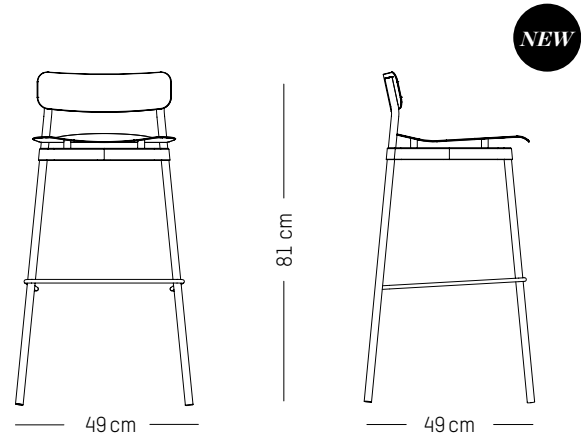

-

L: 61cm | 24 inch
D: 58 cm | 23 inch
H: 71 cm | 28 inch
H (seat): 40 cm | 16 inch
Weight: 7,9 kg | 17.4 lb

PACKAGING :

L: 64 cm | 25.2 inch
W: 59 cm | 23.2 inch
H: 71 cm | 28 inch
Weight: 11 kg | 24.3 lb

L: 51cm | 20.47 inch
D: 51 cm | 20.08 inch
H: 92 cm | 36.22 inch
H (seat): 75 cm | 29.53 inch
Weight: 6 kg | 13.23 lb

PACKAGING :

L: 53 cm | 20.87 inch
W: 53 cm | 20.87 inch
H: 93 cm | 36.61 inch
Weight: 10 kg | 22.05 lb