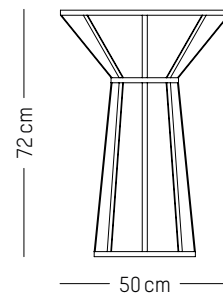

-

L: 61cm | 24 inch
D: 58 cm | 23 inch
H: 71 cm | 28 inch
H (seat): 40 cm | 16 inch
Weight: 7,9 kg | 17.4 lb

PACKAGING :

L: 64 cm | 25.2 inch
W: 59 cm | 23.2 inch
H: 71 cm | 28 inch
Weight: 11 kg | 24.3 lb

Europe

Stool

-

Ø: 35 cm | 14 inch
H: 44 cm | 17.3 inch
Weight: 4 kg | 8.8 lb

PACKAGING :

Type: Carton box
L: 41,5 cm | 16.3 inch
W: 41 cm | 16.1 inch
H: 52 cm | 20.5 inch
Weight: 5,6 kg | 12.3 lb

Coffee table