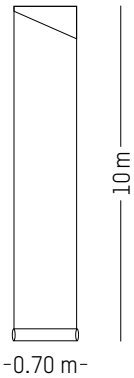

L: 1000 cm | 393.7 inch

W: 70 cm | 27.6 inch

Weight: 1 kg | 2.2 lb

PACKAGING :

Ø: 13,6 cm | 5.3 inch

H: 74 cm | 29.1 inch

Weight: 1.2 kg | 2.6 lb