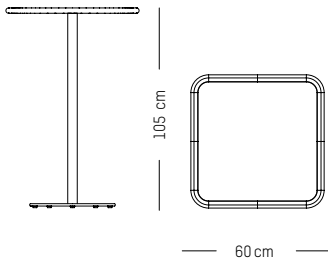

WEEK - END

STUDIO BRICHET ZIEGLER

2019

High table square

L: 60 cm | 27.5 inch
W: 60cm | 27.5 inch
H: 105 cm | 41.3 inch
Weight: 13 kg | 29 lb

PACKAGING :

L: 72 cm | 28.3 inch
W: 72 cm | 28.3 inch
H: 108 cm | 42.5 inch
Weight: 15 kg | 33 lb

Assembly

High tables

MATERIALS

Aluminium, matte grained Anti UV powder coating for outdoor use

COLORS

Black, White, Blue, Burgundy, Blush, Terracotta, Jade green, Glass green, Yellow