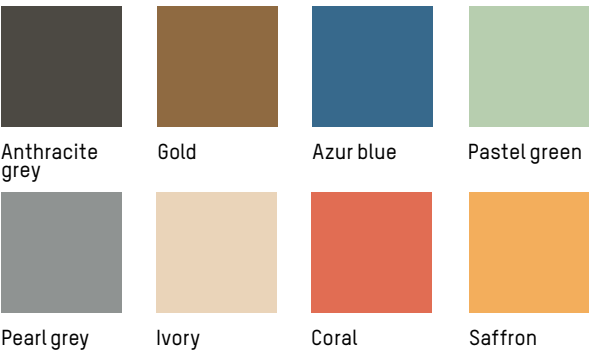

Stackable

FOR CONTRACT PROJECT WITH MINIMUM QUANTITY

Stools

-

MATERIALS

Aluminium, matte grained Anti UV powder coating for outdoor use

COLOURS

Anthracite grey, Gold, Azur blue, Pastel green, Pearl grey, Ivory, Coral, Saffron

2017 & 2019

FOR CONTRACT PROJECT WITH MINIMUM QUANTITY

Coffee tables

MATERIALS

Aluminium, matte grained Anti UV powder coating for outdoor use

COLOURS

Anthracite grey, Gold, Azur blue, Pastel green, Pearl grey, Ivory, Coral, Saffron