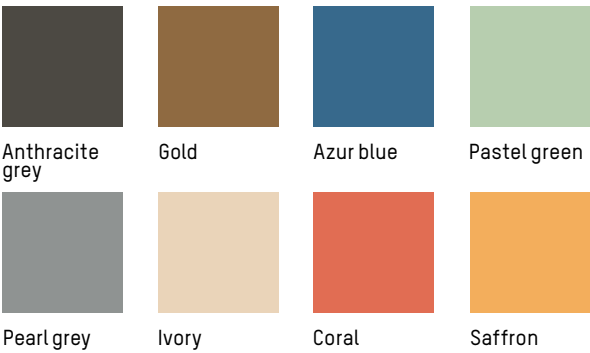

Azur blue

Pastel green

Pearl grey

Ivory

Coral

Saffron

FOR CONTRACT PROJECT WITH MINIMUM QUANTITY

Sofa

2017 & 2019

FOR CONTRACT PROJECT WITH MINIMUM QUANTITY

Benches

MATERIALS

Aluminium, matte grained Anti UV powder coating for outdoor use

COLOURS

Anthracite grey, Gold, Azur blue, Pastel green, Pearl grey, Ivory, Coral, Saffron