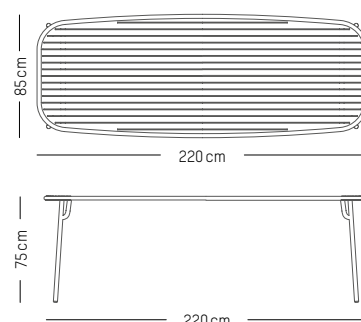

Rectangular table large

-

W: 85 cm | 33.5 inch
L: 220 cm | 86.6 inch
H: 75 cm | 29.5 inch
Weight: 27 kg | 59.5 lb

PACKAGING :

packaging table top
L: 222 cm | 87.4 inch
W: 88 cm | 34.6 inch
H: 5 cm | 2 inch
Weight: 27 kg | 59.5 lb

packaging legs (x2)
L: 19 cm | 7.5 inch
W: 19 cm | 7.5 inch
H: 80 cm | 31.5 inch
Weight: 4 kg | 8.9 lb

Assembly