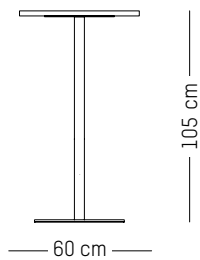

Round high

-

Ø: 60 cm | 23.6 inch
H: 105 cm | 41.34 inch
Weight: 20,6 kg | 45.4 lb

PACKAGING :

L: 110 cm | 43,3 inch
L: 65 cm | 25,6 inch
H: 7 cm | 2.8 inch
Weight: 22 kg | 48.5 lb

Assembly