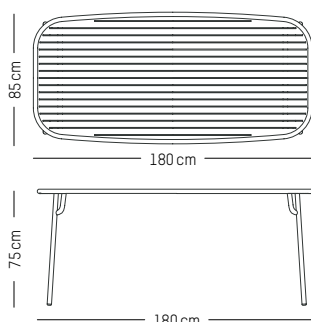

Rectangular table medium

-

W: 85 cm | 33.5 inch
L: 180 cm | 70.9 inch
H: 75 cm | 29.5 inch
Weight: 22,3 kg | 49.2 lb

PACKAGING :

packaging table top
L: 182 cm | 71.7 inch
W: 88 cm | 34.6 inch
H: 5 cm | 2 inch
Weight: 22 kg | 48.5 lb

packaging legs (x2)
L: 19 cm | 7.5 inch
W: 19 cm | 7.5 inch
H: 80 cm | 31.5 inch
Weight: 4 kg | 8.9 lb

Assembly