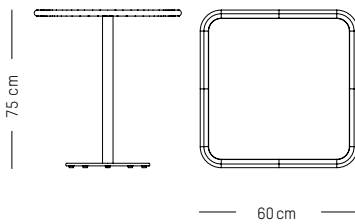

Burgundy

Blush

Terracotta

Jade green

Glass green

Yellow

Square bistro table

L: 60 cm | 27.5 inch
W: 60cm | 27.5 inch
H: 75 cm | 29.5 inch
Weight: 11 kg | 24.2 lb