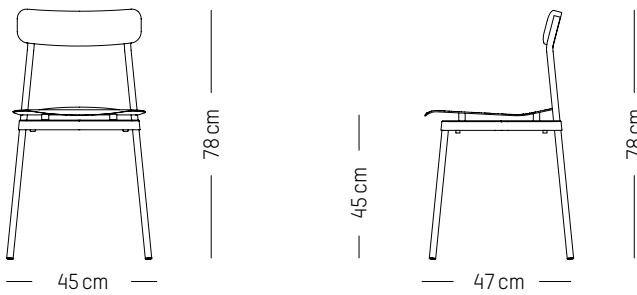

Chair

-

L: 45 cm | 18.5 inch
D: 47 cm | 18.5 inch
H: 78 cm | 30.7 inch
H (seat): 45 cm | 18.5 inch
Weight: 4,8 kg | 10.6 lb

PACKAGING :

L: 50 cm | 19.7 inch
W: 47 cm | 18.5 inch
H: 79 cm | 31.1 inch
Weight: 7 kg | 15.4 lb