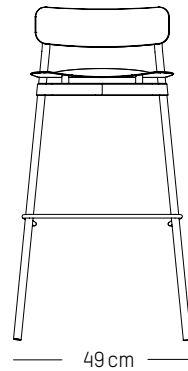

High stool

-

L: 51cm | 20 inch
D: 51 cm | 20 inch
H: 92 cm | 36 inch
H (seat): 75 cm | 29.5 inch
Weight: 4,5 kg | 9.9 lb

PACKAGING :

L: 53 cm | 20.87 inch
W: 53 cm | 20.87 inch
H: 93 cm | 36. inch
Weight: 6,5 kg | 14.3 lb

High stool

-

L: 49cm | 19.3 inch
D: 49 cm | 19.3 inch
H: 81 cm | 31.9 inch
H (seat): 65 cm | 25.6 inch
Weight: 4,1 kg | 9.1 lb

PACKAGING :

L: 53 cm | 20.9 inch
W: 53 cm | 20.9 inch
H: 83 cm | 32.7 inch
Weight : 4.1 kg | 9.1 lb