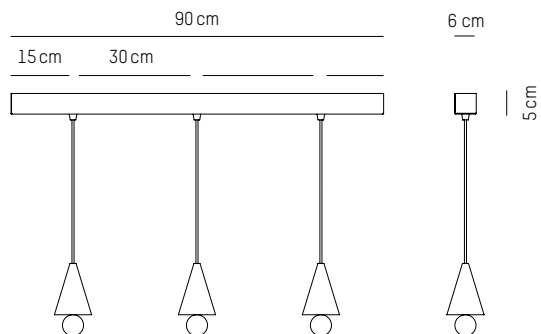

220-240V, 50-60Hz

Power

220-240V, 50-60Hz

Linear canopy

5 PCS XS CHERRY PENDANT

L: 90 cm | 35 inch
W: 6 cm | 2.4 inch
H: 5 cm | 1.9 inch
Weight: 3,9 kg | 8.6 lb

PACKAGING :

Type: Carton box
L: 91 cm | 35.6inch
W: 17 cm | 6.6 inch
H: 27 cm | 10.6 inch