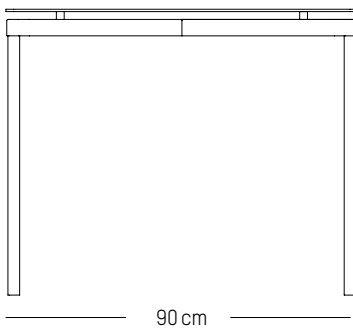

FROMME

TOM CHUNG

2021

Rectangular table

-

MATERIALS

Aluminium, matte grained Anti UV powder coating for outdoor use

COLORS

Black, Brown-red, Mint-green, Blue, Coral

ORIGIN

China

90 cm

73 cm

180 cm

Rectangular table

-

L: 180cm | 70.9 inch

W: 90 cm | 35.4 inch

H: 73 cm | 29 inch

Weight: 37,5 kg | 82.7 lb

PACKAGING :

L: 200 cm | 78.7 inch

W: 92 cm | 36.2 inch

H: 8 cm | 3.2 inch

Weight: 44 kg | 97 lb