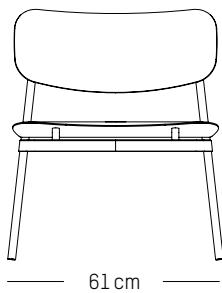

FROMME

TOM CHUNG

2021

Black

Brown-red

Mint-green

Blue

Coral

Lounge armchair

-

MATERIALS

Aluminium, matte grained Anti UV powder coating for outdoor use

COLORS

Black, Brown-red, Mint-green, Blue, Coral

ORIGIN

China

TECHNICAL SPECIFICATIONS

Compliant with EN 581-1 ; EN581-2 for Contract use

71 cm

40 cm

Lounge armchair

-

L: 61cm | 24 inch

D: 58 cm | 23 inch

H: 71 cm | 28 inch

H (seat): 40 cm | 16 inch

Weight: 5,9 kg | 13 lb

PACKAGING :

L: 64 cm | 25.2 inch

W: 59 cm | 23.2 inch

H: 71 cm | 28 inch

Weight: 8 kg | 17.6 lb