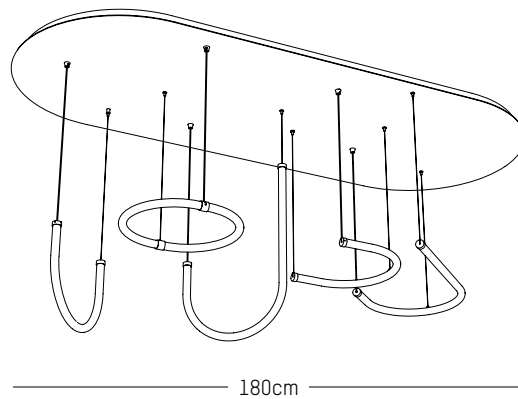

Triple pendant system

L: 105 cm | 41.3 inch
W: 53 cm | 21 inch
H: 82 cm | 33 inch
Weight: 15 kg | 33 lb

PACKAGING :

L: 86,7 cm | 34.1 inch
W: 115 cm | 45.3 inch
H: 58 cm | 26.8 inch
Weight: 17 kg | 37.5 lb

Quintuple pendant system

L: 180 cm | 70.9 inch
W: 73 cm | 29 inch
H: 82 cm | 32.3 inch
Weight: 40 kg | 88.2 lb

PACKAGING :

L: 86,7 cm | 34.1 inch
W: 200 cm | 78.7 inch
H: 83 cm | 32.7 inch
Weight: 50 kg | 110.2 lb