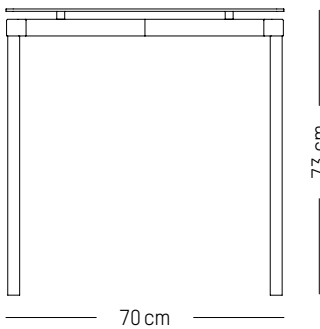

L: 38cm | 15 inch

D: 38 cm | 15 inch

H: 45 cm | 18 inch

Weight: 2,6 kg | 5.7 lb

PACKAGING (X2):

L: 40 cm | 16 inch

W: 40 cm | 16 inch

H: 55 cm | 21.6 inch

L: 53 cm | 20.87 inch
W: 53 cm | 20.87 inch
H: 93 cm | 36. inch
Weight: 6,5 kg | 14.3 lb

High stool

-

L: 49cm | 19.3 inch
D: 49 cm | 19.3 inch
H: 81 cm | 31.9 inch
H (seat): 65 cm | 25.6 inch
Weight: 4,1 kg | 9.1 lb

Blue

Coral

Square table

-

L: 70cm | 28 inch

D: 70 cm | 28 inch

H: 73 cm | 29 inch

Weight: 14,5 kg | 32 lb