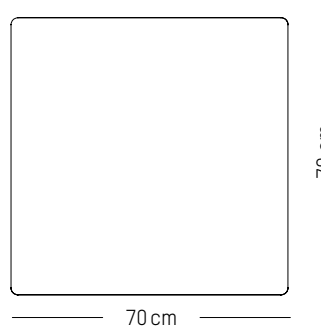

Square table

-

L: 70cm | 28 inch

D: 70 cm | 28 inch

H: 73 cm | 29 inch

Weight: 14,5 kg | 32 lb

PACKAGING :

L: 90 cm | 35.4 inch

W: 72 cm | 28.4 inch

H: 8 cm | 3.2 inch

Weight: 18 kg | 39.7 lb