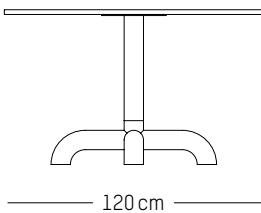

-

MATERIALS

Wooden top with matte lacquered oak veneer
Leg structure : Steel with matte grained powder coating

COLOURS

Blush

ORIGIN

Europe

73 cm