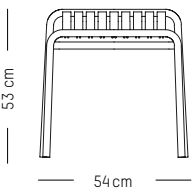

Blush

Terracotta

Jade green

Glass green

Yellow

Stool

-

L: 53,3 cm | 21 inch
W: 58 cm | 22.8 inch
H: 53 cm | 20.9 inch
H (seat): 45 cm | 18 inch
Weight: 3 kg | 6.6 lb