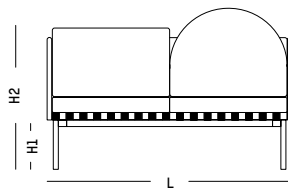

Removable cushions

Daybed

L: 187 cm | 73.6 inch
W: 71 cm | 28 inch
H: 92 cm | 36.2 inch
H1: 45 cm | 17.7 inch
Weight: 45 kg | 92.2 lb

PACKAGING :

Type: Wood box
L: 170 cm | 66.9 inch
W: 90 cm | 35.4 inch
H: 100 cm | 39.4 inch
Weight: 90 kg | 198 lb