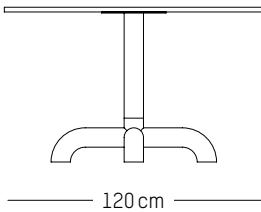

Round dining table

-

Ø: 120 cm | 47.2 inch
H: 73 cm | 29 inch
Weight: 33 kg | 72.5 lb

PACKAGING :

- Carton box 1
L: 122 cm | 48 inch
W: 122 cm | 48 inch
H: 30 cm | 11.8 inch
Weight: 20 cm | 44 inch

- Carton box 2
L: 60 cm | 23.6 inch
W: 60 cm | 23.6 inch
H: 25 cm | 9.8 inch
Weight: 18 kg | 39.7 lb

Assembly