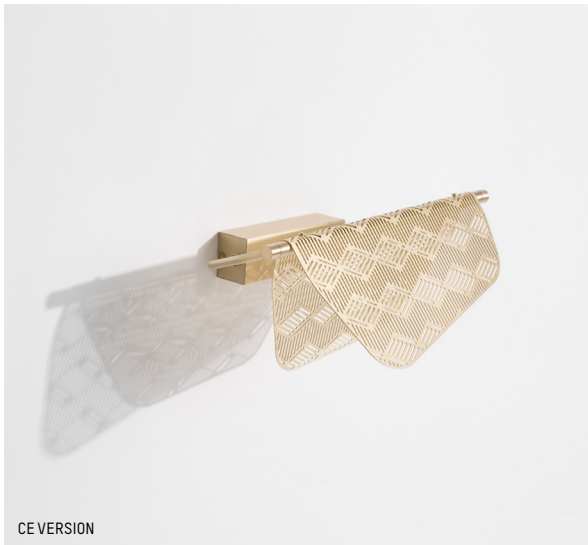

MEDITERRANEA

NOÉ DUCHAUFOUR-LAWRANCE

2016

Wall lamp

-

MATERIALS

Brushed or painted brass
Lighting system: integrated LED

COLORS

Brushed brass, White, Black

ORIGIN

France

TECHNICAL SPECIFICATIONS

LED 24V - 4W LED input: 324 lumens IP 20

EUROPE

UK

Power

220-240 V 50-60HZ

Power

220-240 V 50-60 HZ