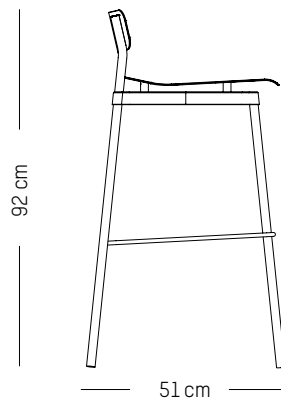

High stool

-

L: 51cm | 20 inch
D: 51 cm | 20 inch
H: 92 cm | 36 inch
H (seat): 75 cm | 29.5 inch
Weight: 4,5 kg | 9.9 lb

PACKAGING :

L: 53 cm | 20.87 inch
W: 53 cm | 20.87 inch
H: 93 cm | 36. inch
Weight: 6,5 kg | 14.3 lb

High stool

-

L: 49cm | 19.3 inch
D: 49 cm | 19.3 inch
H: 81 cm | 31.9 inch
H (seat): 65 cm | 25.6 inch
Weight: 4,1 kg | 9.1 lb

PACKAGING :

L: 53 cm | 20.9 inch
W: 53 cm | 20.9 inch
H: 83 cm | 32.7 inch
Weight : 4.1 kg | 9.1 lb