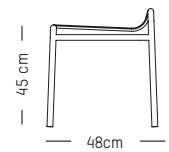

Bench

L: 121 cm | 47.7 inch
W: 49 cm | 19.3 inch
H: 77 cm | 30.3 inch (back)
H: 40 cm | 15.7 inch (seat)
Weight: 11 kg | 24.2 lb

PACKAGING :

L: 130 cm | 51.2 inch
W: 55 cm | 21.6 inch
H: 83 cm | 32.7 inch
Weight: 14 kg | 30.9 lb

Stackable

Bench without back

L: 156 cm | 61.4inch
W: 50 cm | 19.7 inch
H: 45 cm | 15.8 inch (seat)
Weight: 8 kg | 17.6 lb

PACKAGING :

L: 160 cm | 63 inch
W: 55 cm | 21.6 inch
H: 83 cm | 32.7 inch
Weight: 11 kg | 24.3 lb

Stackable