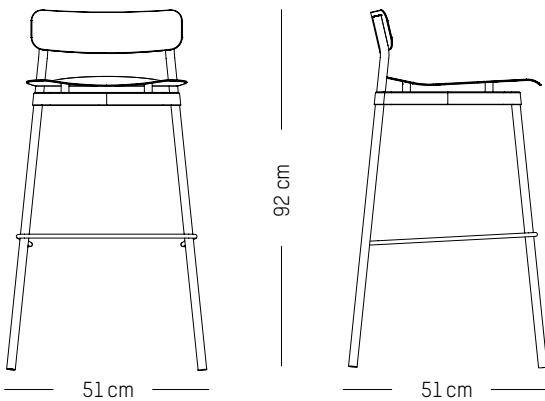

High stool

-

L: 51cm | 20.47 inch
D: 51 cm | 20.08 inch
H: 92 cm | 36.22 inch
H (seat): 75 cm | 29.53 inch
Weight: 6 kg | 13.23 lb

PACKAGING :

L: 53 cm | 20.87 inch
W: 53 cm | 20.87 inch
H: 93 cm | 36.61 inch
Weight: 10 kg | 22.05 lb