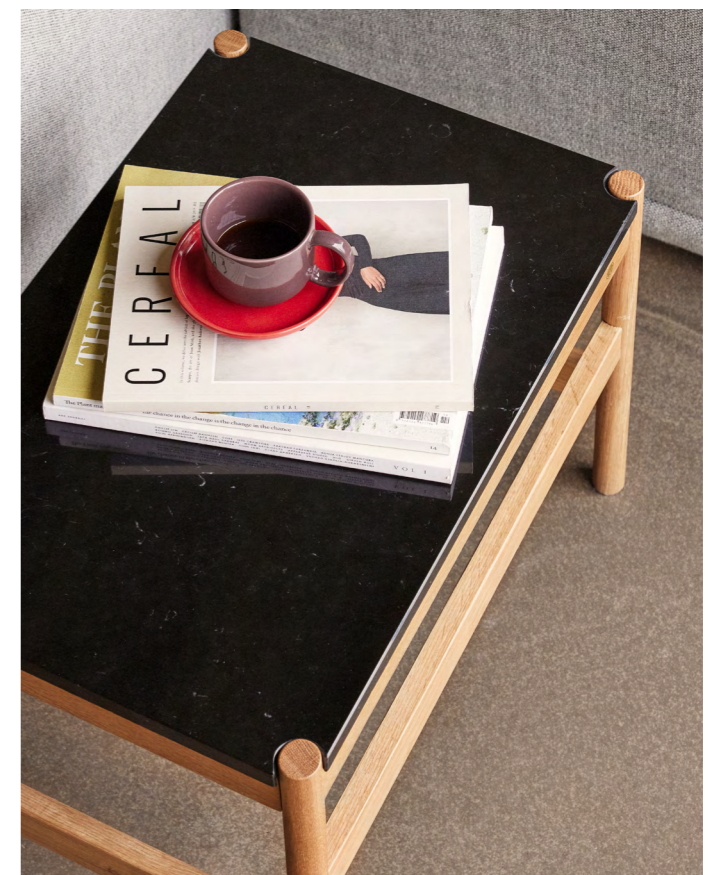

BringMe Table lamp

Umber Vase

Moment Sofa Large

Crave Table Lamp

Raw Coffee Table

Swift Transformations.

- One of the best ways to spruce up your sofa and living room décor is by changing and rearranging your home accessories. A swift transformation: a new cushion, a throw from the bedroom and that little lamp from the office ... there you go.