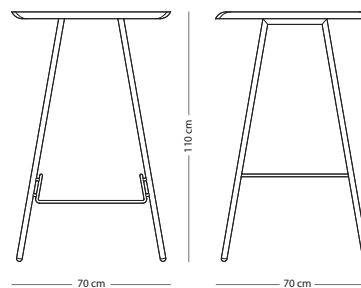

Leina bar table

Item no. 097

WOOD FINISH

Solid oak - Hardwax oil: White 1015/Natural 1505

STEEL FINISH

Powder coated - All available colours

CONSTRUCTION MATERIAL

PLATE MATERIAL

Steel

Solid oak

€ 590,00