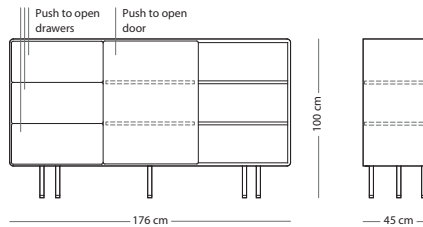

Fina dresser 176

Item no. 19E

Assembly

CORPUS MATERIAL

WOOD FINISH

Solid oak - Hardwax oil: White 1015/Natural 1505

FRONTS

Linoleum - Nero 4023/Mushroom 4176

LEGS

Powder coated steel

SIZE

Solid oak

176x45x100

€ 1.890,00