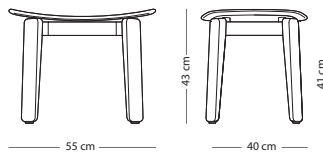

FRAME MATERIAL

SEAT / BACKREST	Solid oak	Coloured oak
M. Line Flax (all colours)	€ 590,00	€ 590,00
Dakar leather (all colours)	€ 890,00	€ 890,00

Nora stool

Item no. 1E0 - special edition
Item no. 1DF

Seat height - 41 cm