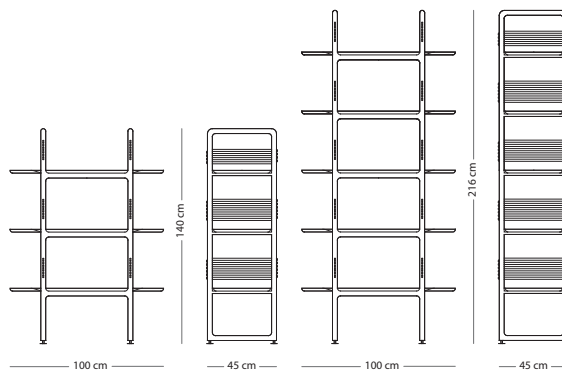

Muse room divider

Item no: Varies per version, see table

FRAME MATERIAL

WOOD FINISH

Solid oak - Hardwax oil: White 1015/Natural 1505

ROPE

Cotton - Rope

SIZE

100x45x140
(093)

100x45x216
(094)

Solid oak

€ 990,00

€ 1.390,00