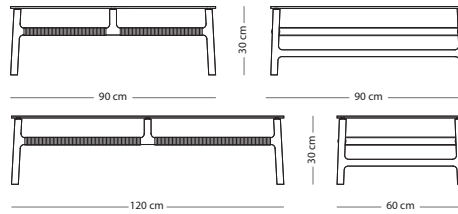

Fawn coffee table

Item no: Varies per version, see table

WOOD FINISH

Solid oak - Hardwax oil: White 1015/Natural 1505

TEMPERED GLASS

Petrol/Gray

ROPE

Cotton - Rope

Fully assembled product

PLATE MATERIAL

SIZE

Tempered glass

90x90x30
(08A)

€ 690,00

120x60x30
(08B)

€ 690,00

Fawn side table

Item no. 08C