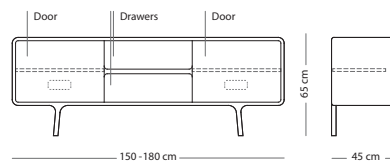

Fawn sideboard

Item no: Varies per version, see table

CORPUS MATERIAL

SIZE

150x45x65
(162)

180x45x65
(019)

Solid oak

€ 1.390,00

€ 1.490,00

WOOD FINISH

Solid oak - Hardwax oil: White 1015/Natural 1505

Fully assembled product