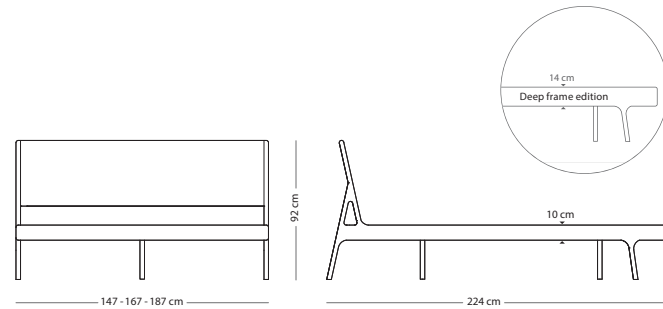

Fawn bed

Item no: Varies per version, see table

HEADBOARD MATERIAL

WOOD FINISH

Solid oak - Hardwax oil: White 1015/Natural 1505

OTHER DIMENSIONS

UK, US, AUS standards also available

Not included

Mattress & slats

FOR MATTRES SIZE

140x200
(0A8 - webbing | 022 - upholstery)

M. Line Flax

Facet felt

Webbing

Dakar leather

€ 1.040,00

€ 1.040,00

€ 1.060,00

€ 1.490,00

160x200
(0AB - webbing | 024 - upholstery)

€ 1.140,00

€ 1.140,00

€ 1.160,00

€ 1.590,00

180x200
(0AC - webbing | 025 - upholstery)

€ 1.240,00

€ 1.240,00

€ 1.260,00

€ 1.690,00

Deep frame edition (14 cm frame height)

140x200
(0AF - webbing | 02A - upholstery)

€ 1.140,00

€ 1.140,00

€ 1.160,00

€ 1.590,00

160x200
(0B0 - webbing | 02B - upholstery)

€ 1.240,00

€ 1.240,00

€ 1.260,00

€ 1.690,00

180x200
(0B1 - webbing | 02C - upholstery)

€ 1.340,00

€ 1.340,00

€ 1.360,00

€ 1.790,00

*SLATS optional (6 cm height)

70x200
(181) € 100,00

80x200
(0CA) € 110,00

90x200
(0CD) € 120,00