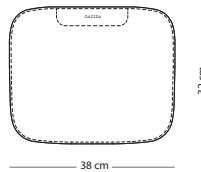

Leina seat cushion

Item no. 0C0

CONSTRUCTION MATERIAL

Steel

SEAT MATERIAL

Solid oak

Regular

€ 390,00

Low

€ 380,00

UPHOLSTERY MATERIAL

Dakar leather (all colours)

€ 80,00