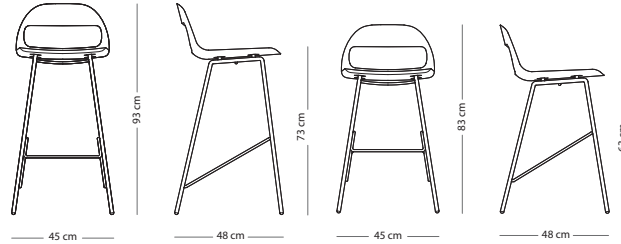

SEAT MATERIAL

Webbing
 (all colours)

€ 490,00

Ena chair

Item no. 069

Seat height - 47 cm

FRAME MATERIAL

Solid oak

Toledo leather
 (all colours)

€ 295,00

Leina bar chair

Item no. 095 - regular
Item no. 096 - low

Seat height regular - 73 cm
Seat height low - 63 cm

WOOD FINISH

Solid oak - Hardwax oil: White 1015/Natural 1505