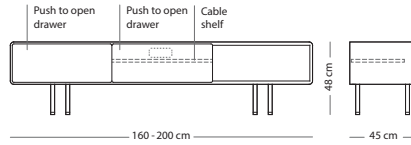

Fina lowboard

Item no: Varies per version, see table

Assembly

CORPUS MATERIAL

WOOD FINISH

Solid oak - Hardwax oil: White 1015/Natural 1505

FRONTS

Linoleum - Nero 4023/Mushroom 4176

LEGS

Powder coated steel

SIZE

Solid oak

160x45x48
(19D)

€ 1.040,00

200x45x48
(066)

€ 1.190,00