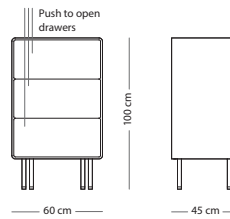

Powder coated steel

SIZE

Solid oak

176x45x100

€ 1.890,00

Fina drawer

Item no. 067

WOOD FINISH