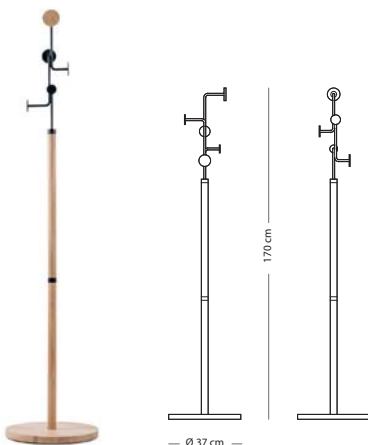

SIZE

26x11x12

Solid oak

€ 55,00

Walnut

€ 75,00

Hook wall shelf

Item no: Varies per version, see table

€ 75,00

€ 90,00

WOODEN KNOB FINISH

Solid oak - Hardwax oil: White 1015

STEEL FINISH

Powder coated - All available colours

Hook coat stand

Item no. 110