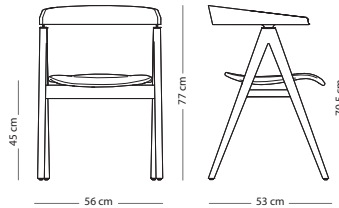

Seating

Ava chair

Item no. 1CA - special edition
Item no. 0FE

WOOD FINISH

- Solid oak - Hardwax oil: White 1015/Natural 1505
- Coloured oak - Lacquer: Charcoal 7021, Black 9005 or cust. RAL (MOQ = 20 pcs)

* Special edition - Oak veneer seat on a coloured frame is always finished with Hardwax oil White 1015

Felten gliders are included
Fully assembled product

SEAT MATERIAL

	Solid oak	Coloured oak
Oak veneer (1015/1505)	€ 390,00	*€ 440,00
M. Line Flax (all colours)	€ 440,00	€ 440,00
Dakar leather (all colours)	€ 540,00	€ 540,00

FRAME MATERIAL

Seat height - 45 cm
Armrest height - 70,5 cm