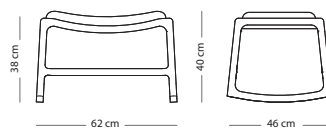

Item no. 092

Seat height - 38 cm

FRAME MATERIAL

UPHOLSTERY MATERIAL

M. Line Flax
(all colours)

Solid oak

€ 390,00

Dakar leather
(all colours)