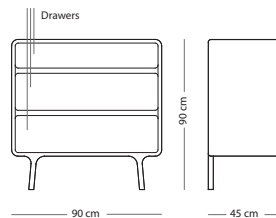

Fully assembled product

CORPUS MATERIAL

SIZE Solid oak

180x45x110 € 1.890,00

Fawn drawer

Item no. 01D

WOOD FINISH

Solid oak - Hardwax oil: White 1015/Natural 1505