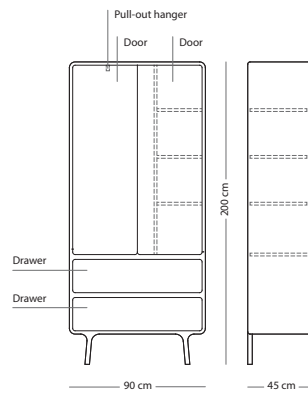

Fawn nightstand

Item no. 190

CORPUS MATERIAL

WOOD FINISH

Solid oak - Hardwax oil: White 1015/Natural 1505

Fully assembled product

SIZE

53x45x43

Solid oak

€ 450,00

Fawn wardrobe

Item no. 01F

CORPUS MATERIAL

WOOD FINISH

Solid oak - Hardwax oil: White 1015/Natural 1505

Fully assembled product

SIZE

90x45x200

Solid oak

€ 1.990,00