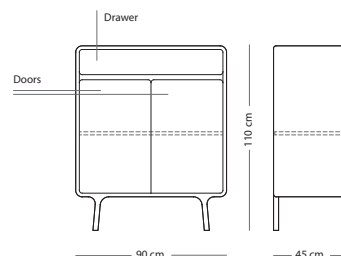

Fully assembled product

CORPUS MATERIAL

SIZE Solid oak

90x45x90 € 1.390,00

Fawn cabinet

Item no. 01C

WOOD FINISH

Solid oak - Hardwax oil: White 1015/Natural 1505