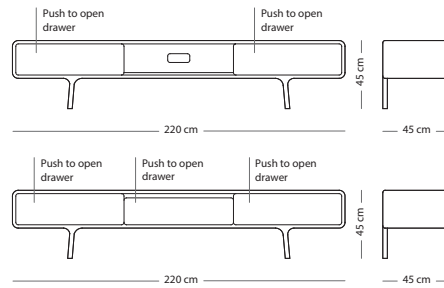

Fawn lowboard

Item no: Varies per version, see table

WOOD FINISH

Solid oak - Hardwax oil: White 1015/Natural 1505

Fully assembled product

CORPUS MATERIAL

OPTION Solid oak

Two drawers (01A) € 1.490,00

Three drawers (01B) € 1.590,00