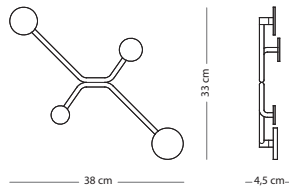

Hook wall coat rack - straight walls

Item no. 098

Assembly

CONSTRUCTION MATERIAL

SIZE Steel

38x4,5x33 € 95,00

WOODEN KNOB FINISH

Solid oak - Hardwax oil: White 1015

STEEL FINISH

Powder coated - All available colours except white matte