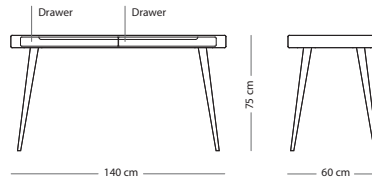

Ena desk

Item no: Varies per version, see table

WOOD FINISH

Solid oak - Hardwax oil: White 1015/Natural 1505

FRONTS

MDF - White 9010

MATERIAL

SIZE

140x60x75
(07F)

Solid oak

€ 770,00