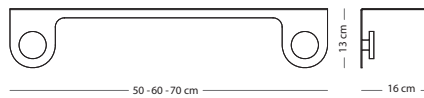

SIZE

26x11x12

Solid oak

€ 55,00

Walnut

€ 75,00

Hook wall shelf

Item no: Varies per version, see table