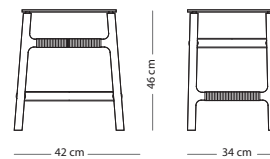

Fawn side table

Item no. 08C

WOOD FINISH

Solid oak - Hardwax oil: White 1015/Natural 1505

TEMPERED GLASS

Petrol/Gray

ROPE

Cotton - Rope

Fully assembled product

PLATE MATERIAL

SIZE

Tempered glass

42x34x46

€ 350,00