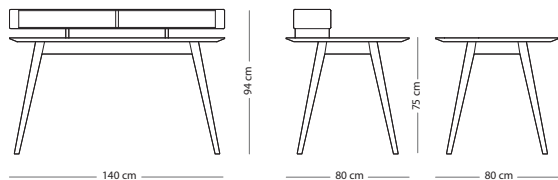

Stafa desk

Item no: Varies per version, see table

MATERIAL

OPTION

Solid oak

Excl. shelf
(033)

€ 750,00

Incl. shelf
(032)

€ 1.050,00

WOOD FINISH

Solid oak - Hardwax oil: White 1015/Natural 1505