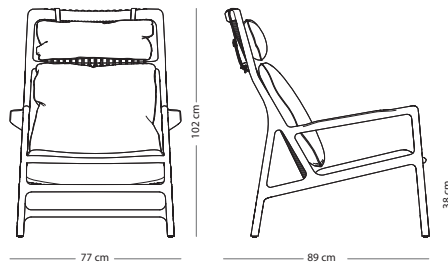

Dedo lounge chair

Item no. 091

FRAME MATERIAL

UPHOLSTERY MATERIAL

M. Line Flax
(all colours)

Solid oak

€ 1.390,00

Dakar leather
(all colours)

€ 1.590,00

WOOD FINISH

Solid oak - Hardwax oil: White 1015/Natural 1505

ROPE

Cotton - Rope

Felten gliders are included

Fully assembled product

Dedo footstool

Item no. 092

Seat height - 38 cm

FRAME MATERIAL

UPHOLSTERY MATERIAL

M. Line Flax
(all colours)

Solid oak

€ 390,00

Dakar leather
(all colours)

€ 440,00

WOOD FINISH

Solid oak - Hardwax oil: White 1015/Natural 1505

Fully assembled product