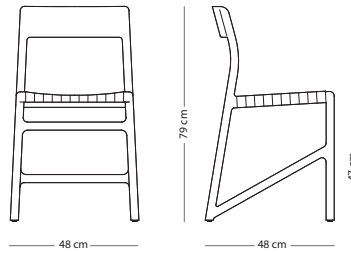

Nora bar chair - without backrest

Item no. 1D0 - special edition - regular
 Item no. 1CF - special edition - low
 Item no. 187 - regular
 Item no. 188 - low

Seat height regular - 76 cm
 Seat height low - 65 cm

Fawn chair

Item no. 083

Seat height - 47 cm

FRAME MATERIAL

Solid oak

WOOD FINISH

Solid oak - Hardwax oil: White 1015/Natural 1505

Felten gliders are included
 Fully assembled product