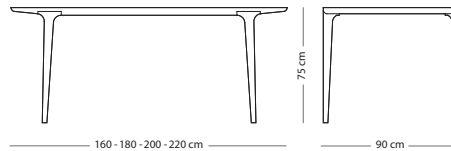

Fawn table

MATERIAL

SIZE

Solid oak

160x90x75
(08D)

€ 1.390,00

180x90x75
(08E)

€ 1.490,00

200x90x75
(08F)

€ 1.590,00

220x90x75
(090)

€ 1.690,00

WOOD FINISH

Solid oak - Hardwax oil: White 1015/Natural 1505