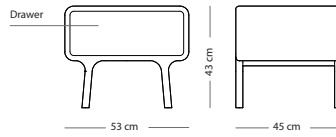

Fully assembled product

CORPUS MATERIAL

SIZE Solid oak

90x45x110 € 1.490,00

Fawn nightstand

Item no. 190

CORPUS MATERIAL

WOOD FINISH