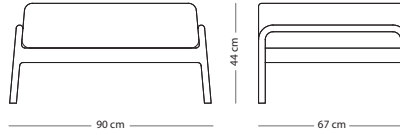

Fawn footstool

Item no. 089

Seat height - 44 cm

FRAME MATERIAL

WOOD FINISH

Solid oak - Hardwax oil: White 1015/Natural 1505

Fully assembled product

UPHOLSTERY MATERIAL

M. Line Flax
(all colours)

Solid oak

€ 890,00

Dakar leather
(all colours)

€ 990,00