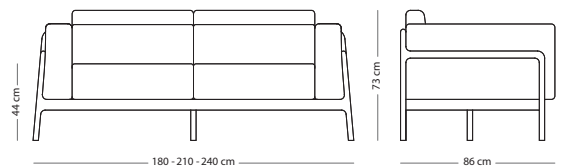

€ 990,00

Fawn armchair

Item no. 085

Seat height - 44 cm
Armrest height - 66 cm

FRAME MATERIAL

WOOD FINISH

Solid oak - Hardwax oil: White 1015/Natural 1505

Fully assembled product

Seat height - 44 cm
Armrest height - 66 cm

UPHOLSTERY MATERIAL

SIZE

M.Line Flax

Dakar leather

2-seater
(086 - 180 cm)

€ 1.990,00

€ 2.590,00