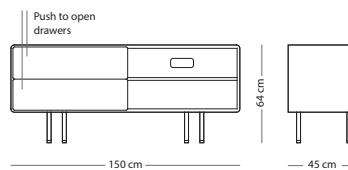

Storage units

Fina sideboard 150

Item no. 19C

CORPUS MATERIAL

SIZE Solid oak

150x45x64 € 1.140,00

WOOD FINISH

Solid oak - Hardwax oil: White 1015/Natural 1505

FRONTS

Linoleum - Nero 4023/Mushroom 4176

LEGS

Powder coated steel