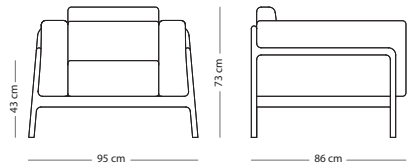

€ 990,00

Fawn armchair

Item no. 085

Seat height - 44 cm
Armrest height - 66 cm

FRAME MATERIAL

WOOD FINISH

Solid oak - Hardwax oil: White 1015/Natural 1505

Fully assembled product