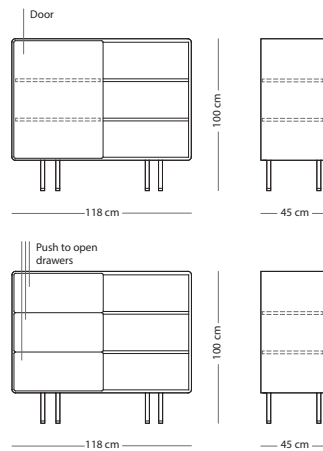

Fina dresser 118

Item no: Varies per version, see table

Assembly

CORPUS MATERIAL

WOOD FINISH

Solid oak - Hardwax oil: White 1015/Natural 1505

FRONTS

Linoleum - Nero 4023/Mushroom 4176

LEGS

Powder coated steel

OPTION

Solid oak

With door
(19F)

€ 1.290,00

With drawers
(1A0)

€ 1.450,00