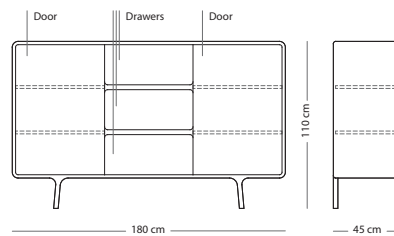

Fawn dresser

Item no. 01E

WOOD FINISH

Solid oak - Hardwax oil: White 1015/Natural 1505

Fully assembled product

CORPUS MATERIAL

SIZE Solid oak

180x45x110 € 1.890,00