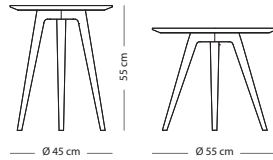

Fully assembled product

PLATE MATERIAL

SIZE

Tempered glass

42x34x46

€ 350,00

Arp side table

Item no: Varies per version, see table