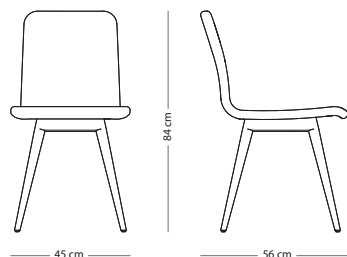

Fawn chair

Item no. 083

Seat height - 47 cm

FRAME MATERIAL

Solid oak

WOOD FINISH

Solid oak - Hardwax oil: White 1015/Natural 1505

Felten gliders are included
 Fully assembled product

SEAT MATERIAL

Webbing
 (all colours)

€ 490,00

Ena chair

Item no. 069

Seat height - 47 cm

FRAME MATERIAL

Solid oak