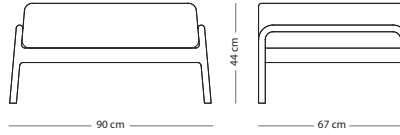

€ 440,00

WOOD FINISH

Solid oak - Hardwax oil: White 1015/Natural 1505

Fully assembled product

Fawn footstool

Item no. 089

Seat height - 44 cm

FRAME MATERIAL