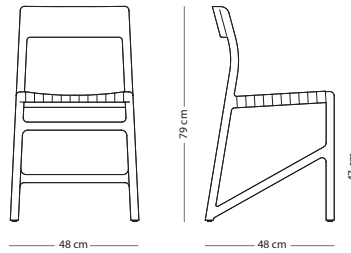

Nora bar chair - without backrest

Item no. 1D0 - special edition - regular

Item no. 1CF - special edition - low

Item no. 187 - regular

Item no. 188 - low

Seat height regular - 76 cm
Seat height low - 65 cm

Fawn chair

Item no. 083

Seat height - 47 cm

FRAME MATERIAL

Solid oak

WOOD FINISH

Solid oak - Hardwax oil: White 1015/Natural 1505

Felten gliders are included
Fully assembled product