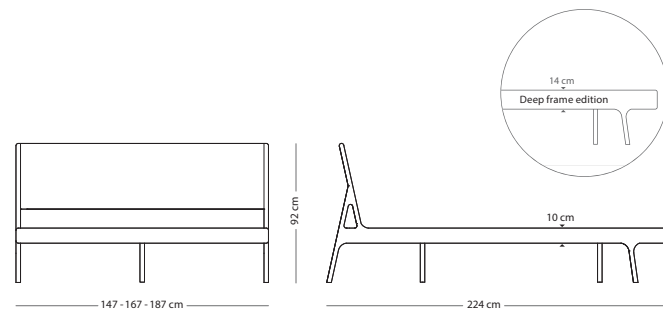

€ 1.640,00

Fawn bed

Item no: Varies per version, see table

HEADBOARD MATERIAL

FOR MATTRES SIZE

140x200
(0A8 - webbing | 022 - upholstery)

M. Line Flax

Facet felt