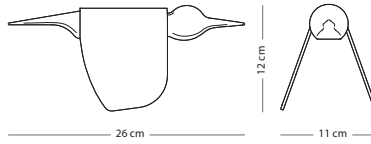

Accessories

Tica

Item no. 1E3

WOOD FINISH

- Solid oak - Hardwax oil: White 1015
- Walnut - Hardwax oil: Natural 1505

MATERIAL

SIZE

26x11x12

Solid oak

€ 55,00

Walnut

€ 75,00