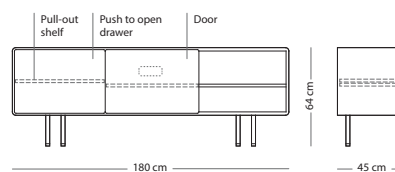

Fina sideboard 180

Item no. 065

CORPUS MATERIAL

SIZE Solid oak

180x45x64 € 1.290,00

WOOD FINISH

Solid oak - Hardwax oil: White 1015/Natural 1505

FRONTS

Linoleum - Nero 4023/Mushroom 4176

LEGS

Powder coated steel