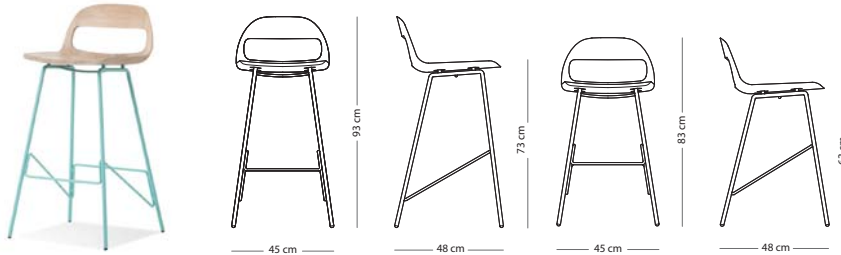

SEAT MATERIAL

Webbing
(all colours)

€ 490,00

Ena chair

Item no. 069

Seat height - 47 cm

FRAME MATERIAL

Solid oak

Toledo leather
(all colours)

€ 295,00

Leina bar chair

Item no. 095 - regular
Item no. 096 - low

Seat height regular - 73 cm
Seat height low - 63 cm

CONSTRUCTION MATERIAL

Steel

WOOD FINISH