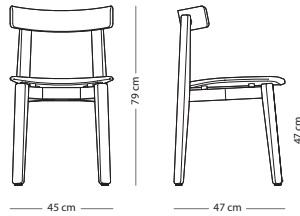

Nora chair

Item no. 1D1 - special edition
Item no. 0FF

WOOD FINISH

- Solid oak - Hardwax oil: White 1015/Natural 1505
- Coloured oak - Lacquer: Charcoal 7021, Black 9005 or cust. RAL (MOQ = 20 pcs)

* Special edition - Oak veneer seat on a coloured frame is always finished with Hardwax oil White 1015

*Felten gliders are included
Fully assembled product*