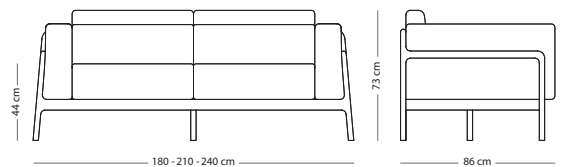

Fawn armchair

Item no. 085

Seat height - 44 cm
Armrest height - 66 cm

FRAME MATERIAL

WOOD FINISH

Solid oak - Hardwax oil: White 1015/Natural 1505

Fully assembled product

UPHOLSTERY MATERIAL

M. Line Flax
(all colours)

€ 1.490,00

Dakar leather
(all colours)

€ 1.790,00

Fawn sofa - 2, 3 and 3-plus seater

Item no: Varies per version, see table

Seat height - 44 cm
Armrest height - 66 cm

UPHOLSTERY MATERIAL