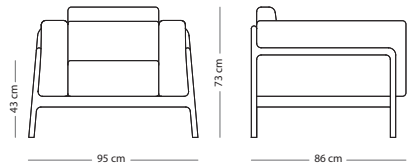

Fawn armchair

Item no. 085

Seat height - 44 cm
Armrest height - 66 cm

FRAME MATERIAL

WOOD FINISH

Solid oak - Hardwax oil: White 1015/Natural 1505

Fully assembled product

UPHOLSTERY MATERIAL