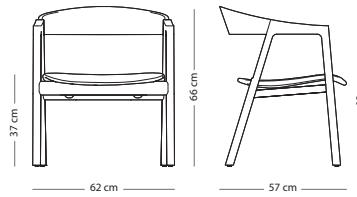

FRAME MATERIAL

Seat height - 45 cm
Armrest height - 70,5 cm

Muna chair

Item no. 1CB - special edition
Item no. 0F0

WOOD FINISH

- Solid oak - Hardwax oil: White 1015/Natural 1505
- Coloured oak - Lacquer: Charcoal 7021, Black 9005 or custom RAL (MOQ = 20 pcs)

FRAME MATERIAL

Seat height - 45 cm
Armrest height - 68 cm

Muna lounge chair

Item no. 1CC - special edition
Item no. 183

WOOD FINISH

- Solid oak - Hardwax oil: White 1015/Natural 1505
- Coloured oak - Lacquer: Charcoal 7021, Black 9005 or cust. RAL (MOQ = 20 pcs)