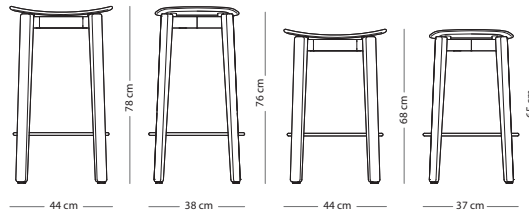

Nora bar chair - without backrest

Item no. 1D0 - special edition - regular

Item no. 1CF - special edition - low

Item no. 187 - regular

Item no. 188 - low

Seat height regular - 76 cm
Seat height low - 65 cm