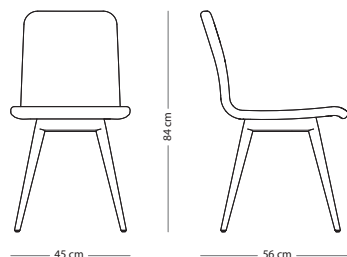

Fawn chair

Item no. 083

Seat height - 47 cm

FRAME MATERIAL

Solid oak

WOOD FINISH

Solid oak - Hardwax oil: White 1015/Natural 1505

Felten gliders are included
Fully assembled product

SEAT MATERIAL

Webbing
(all colours)

€ 490,00

Ena chair

Item no. 069

Seat height - 47 cm

FRAME MATERIAL

Solid oak

Toledo leather
(all colours)

€ 295,00

Leina bar chair

Item no. 095 - regular
Item no. 096 - low

Seat height regular - 73 cm
Seat height low - 63 cm

CONSTRUCTION MATERIAL

Steel

WOOD FINISH