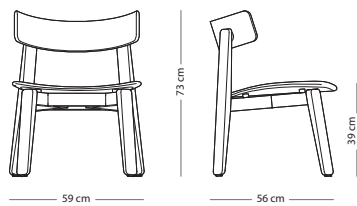

Nora lounge chair - wooden backrest

Item no. 1D2 - special edition
Item no. 184

WOOD FINISH

- Solid oak - Hardwax oil: White 1015/Natural 1505
- Coloured oak - Lacquer: Charcoal 7021, Black 9005 or cust. RAL (MOQ = 20 pcs)

* Special edition - Oak veneer seat on a coloured frame is always finished with Hardwax oil White 1015

*Felten gliders are included
Fully assembled product*

Seat height - 37 cm
Armrest height - 60 cm

FRAME MATERIAL

SEAT MATERIAL

	Solid oak	Coloured oak
Oak veneer (1015/1505)	€ 690,00	*€ 790,00
M. Line Flax (all colours)	€ 790,00	€ 790,00
Dakar leather (all colours)	€ 990,00	€ 990,00

Seat height - 47 cm

FRAME MATERIAL

SEAT MATERIAL

	Solid oak	Coloured oak
Oak veneer (1015/1505)	€ 290,00	*€ 330,00
M. Line Flax (all colours)	€ 330,00	€ 330,00
Dakar leather (all colours)	€ 430,00	€ 430,00

Seat height - 39 cm

FRAME MATERIAL

SEAT MATERIAL

	Solid oak	Coloured oak
Oak veneer (1015/1505)	€ 490,00	*€ 590,00
M. Line Flax (all colours)	€ 590,00	€ 590,00
Dakar leather (all colours)	€ 790,00	€ 790,00