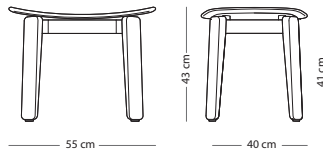

FRAME MATERIAL

SEAT / BACKREST	Solid oak	Coloured oak
M. Line Flax (all colours)	€ 590,00	€ 590,00
Dakar leather (all colours)	€ 890,00	€ 890,00

Nora stool

Item no. 1E0 - special edition
Item no. 1DF

Seat height - 41 cm