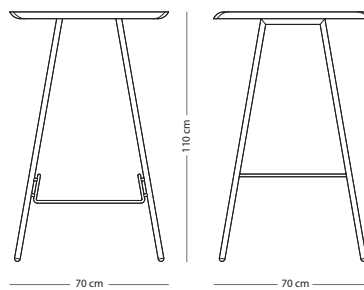

Leina bar table

Item no. 097

WOOD FINISH

Solid oak - Hardwax oil: White 1015/Natural 1505

STEEL FINISH

Powder coated - All available colours

CONSTRUCTION MATERIAL

PLATE MATERIAL

Steel

Solid oak

€ 590,00