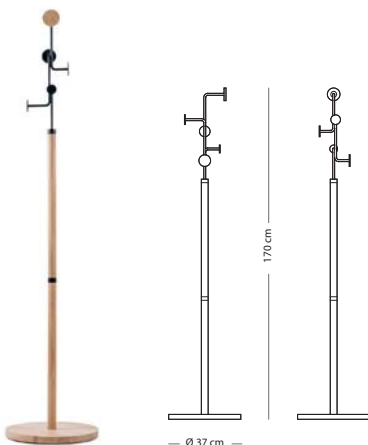

SIZE

26x11x12

Solid oak

€ 55,00

Walnut

€ 75,00

Hook wall shelf

Item no: Varies per version, see table

70x16x13
(109)

€ 90,00

WOODEN KNOB FINISH

Solid oak - Hardwax oil: White 1015

STEEL FINISH

Powder coated - All available colours

Hook coat stand

Item no. 110