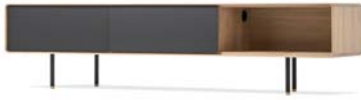

Fina lowboard

Item no: Varies per version, see table

Assembly

CORPUS MATERIAL

WOOD FINISH

Solid oak - Hardwax oil: White 1015/Natural 1505

FRONTS

Linoleum - Nero 4023/Mushroom 4176

LEGS

Powder coated steel

SIZE

Solid oak

160x45x48
(19D)

€ 1.040,00

200x45x48
(066)

€ 1.190,00