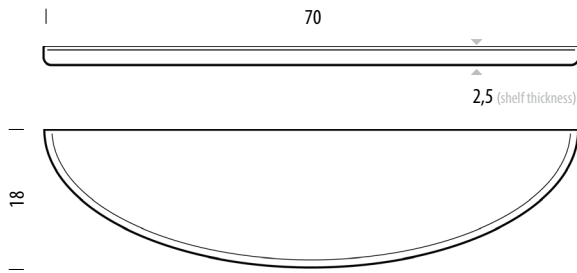

For all additional inquiries regarding Mu Floating Shelves please feel free to [contact us](#).

Mu Floating Shelf 40

Body Solid oak

Version: 4-4-2023

Basic info

Design	Mustafa Čohadžić
Product size	W: 40, D: 16, H: 2,5
Packaging	W: 46,5, D: 20, H: 4
Volume	0,004 m ³
Net weight	0,65 kg
Gross weight	2 kg

Item no. 58E

Assembly 10 min / 1 person

Shelf

Thickness (cm)

2,5

Selected options

Body

Oiled
1015
White oil

Mu Floating Shelf 70

Body Solid oak

Version: 4-4-2023

Basic info

Design	Mustafa Čohadžić
Product size	W: 70, D: 18, H: 2,5
Packaging	W: 76,5, D: 22,5, H: 4
Volume	0,007 m ³
Net weight	1,4 kg
Gross weight	3,5 kg