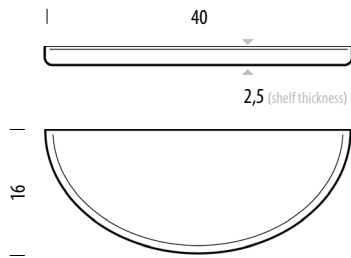

Product changes

Please note that Gazzda reserves the right to alter construction and design without notice.

Dimensions (tolerances)

The dimensions shown are indicative, they may vary due to the natural properties of wood, season, or manufacturing processes. Deviations from the specified size may occur, usually no more than 1 cm.

For all additional inquiries regarding Mu Floating Shelves please feel free to [contact us](#).

Mu Floating Shelf 40

Body Solid oak

Version: 4-4-2023

Basic info

Design	Mustafa Čohadžić
Product size	W: 40, D: 16, H: 2,5
Packaging	W: 46,5, D: 20, H: 4
Volume	0,004 m ³
Net weight	0,65 kg
Gross weight	2 kg

Item no. 58E

Assembly 10 min / 1 person

Shelf

Thickness (cm)

2,5

Selected options

Body

Oiled
1015
White oil

Mu Floating Shelf 70

Body Solid oak

Version: 4-4-2023

Basic info

Design	Mustafa Čohadžić
Product size	W: 70, D: 18, H: 2,5
Packaging	W: 76,5, D: 22,5, H: 4
Volume	0,007 m ³
Net weight	1,4 kg
Gross weight	3,5 kg