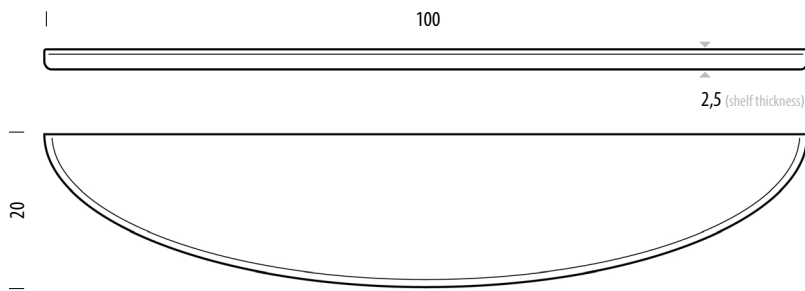

Mu Floating Shelf 70

Body Solid oak

Version: 4-4-2023

Basic info

Design	Mustafa Čohadžić
Product size	W: 70, D: 18, H: 2,5
Packaging	W: 76,5, D: 22,5, H: 4
Volume	0,007 m ³
Net weight	1,4 kg
Gross weight	3,5 kg

Item no. 58F

Assembly 10 min / 1 person

Shelf

Thickness (cm)

2,5

Selected options

Body

Oiled
1015
White oil

Mu Floating Shelf 100

Body Solid oak

Version: 4-4-2023

Basic info

Design	Mustafa Čohadžić
Product size	W: 100, D: 20, H: 2,5
Packaging	W: 106,5, D: 24,5, H: 4
Volume	0,01 m ³
Net weight	2,4 kg
Gross weight	5 kg