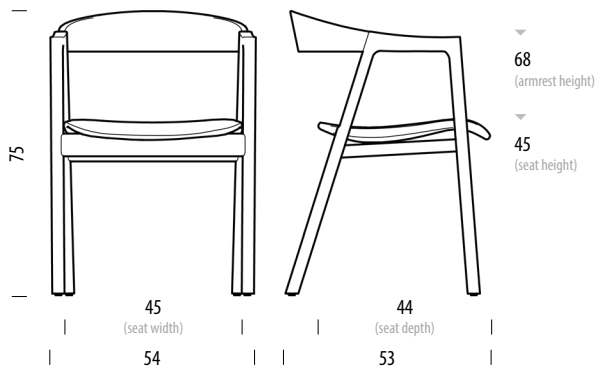

Dimensions (tolerances)

The dimensions shown are indicative, they may vary due to the natural properties of wood, season, or manufacturing processes. Deviations from the specified size may occur, usually no more than 1 cm.

Product size W: 54, D: 53, H: 75

Packaging W: 58, D: 58, H: 80

Volume 0,27 m³

Net weight 6,2 kg

Gross weight 8,7 kg

Item no. 0F0 / 1CB

Assembled product

| Dimensions | Width | Depth | Height |
|------------|-------|-------|--------|
| Seat | 45 | 44 | 45 |
| Armrest | | | 68 |