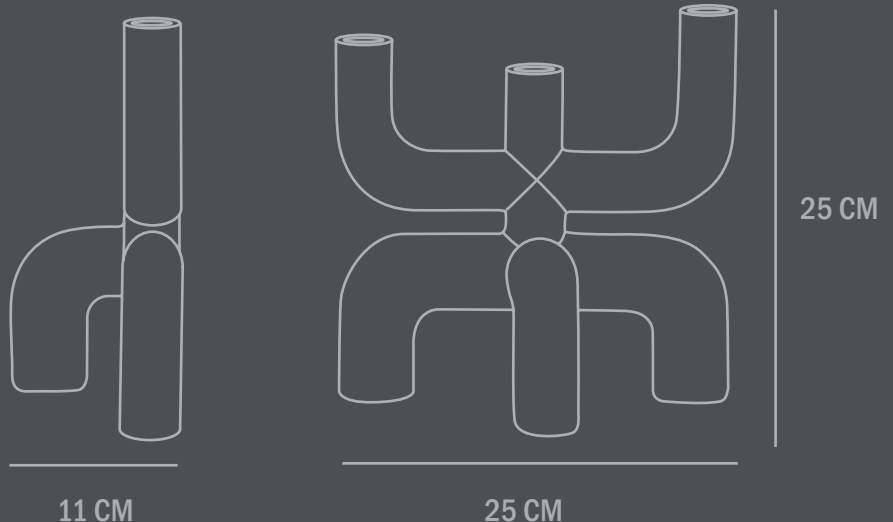

Dimensions: L25 / W25 / H11 CM

Country of origin: CN

Product weight: 2 Kgs

Packaging:  
Dimensions: L31,5 / W17/H32 CM  
Total weight incl. product: 3 Kgs  
Number of parcels: 1  
Material: Brown cardboard

11 CM

25 CM