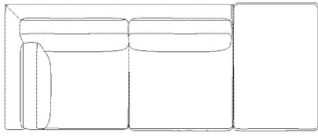

**The parcel's measurements**

The parcel's measurements 1: 0.98 m<sup>3</sup>, 95.0 kg  
(D 103.0 cm, W 47.0 cm, H 203.0 cm)  
The parcel's measurements 2: 1.26 m<sup>3</sup>, 91.8 kg  
(D 103.0 cm, W 47.0 cm, H 260.0 cm)

**The parcel's measurements**

The parcel's measurements 1: 1.26 m<sup>3</sup>, 91.8 kg  
(D 103.0 cm, W 47.0 cm, H 260.0 cm)  
The parcel's measurements 2: 0.98 m<sup>3</sup>, 95.0 kg  
(D 103.0 cm, W 47.0 cm, H 203.0 cm)

01-030-80

Elton Sofa 2½ seater with open end - left

<b>Width</b>	255 cm	<b>Open end seat depth</b>	100 cm
<b>Depth</b>	100 cm	<b>Open end seat width</b>	77 cm
<b>Height</b>	77 cm	<b>Armrest height</b>	60 cm
<b>Seat height</b>	42 cm	<b>Armrest width</b>	24 cm
<b>Seat depth</b>	60 cm	<b>Max weight capacity per seat</b>	110 kg

**The parcel's measurements**

The parcel's measurements 1: 1.26 m<sup>3</sup>, 91.8 kg  
(D 103.0 cm, W 47.0 cm, H 260.0 cm)

01-030-85

Elton Sofa 2½ seater with open end - right

<b>Width</b>	255 cm	<b>Open end seat depth</b>	100 cm
<b>Depth</b>	100 cm	<b>Open end seat width</b>	77 cm
<b>Height</b>	77 cm	<b>Armrest height</b>	60 cm
<b>Seat height</b>	42 cm	<b>Armrest width</b>	24 cm
<b>Seat depth</b>	60 cm	<b>Max weight capacity per seat</b>	110 kg