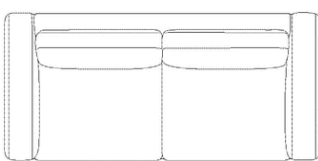

01-030-05

Elton Sofa 2½ seater

Width	220 cm	Seat height	42 cm
Depth	100 cm	Seat depth	60 cm
Height	77 cm	Armrest height	59 cm

The parcel's measurements
The parcel's measurements 1: 1.30 m³, 90.0 kg
(D 94.0 cm, W 219.0 cm, H 63.0 cm)