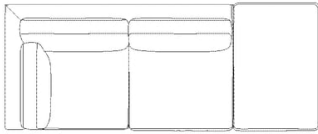

01-030-85

Elton Sofa 2½ seater with open end - right

Width	255 cm	Open end seat depth	100 cm
Depth	100 cm	Open end seat width	77 cm
Height	77 cm	Armrest height	60 cm
Seat height	42 cm	Armrest width	24 cm
Seat depth	60 cm	Max weight capacity per seat	110 kg

The parcel's measurements
The parcel's measurements 1: 1.26 m³, 91.8 kg
(D 103.0 cm, W 47.0 cm, H 260.0 cm)