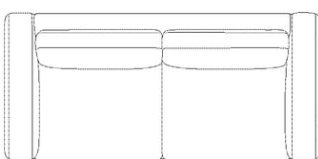

The parcel's measurements
 The parcel's measurements 1: 1.25 m³, 100.4 kg
 (D 103.0 cm, W 47.0 cm, H 258.0 cm)
 The parcel's measurements 2: 0.98 m³, 95.0 kg
 (D 103.0 cm, W 47.0 cm, H 203.0 cm)

01-030-65

Elton Corner Sofa 6 seater - right

Width	296 cm	Seat height	42 cm
Width	255 cm	Seat depth	60 cm
Depth	100 cm	Armrest height	60 cm
Height	77 cm	Armrest width	24 cm
		Max weight capacity per seat	110 kg

The parcel's measurements
 The parcel's measurements 1: 0.98 m³, 95.0 kg
 (D 103.0 cm, W 47.0 cm, H 203.0 cm)
 The parcel's measurements 2: 1.25 m³, 100.4 kg
 (D 103.0 cm, W 47.0 cm, H 258.0 cm)

01-030-01

Elton Sofa 2 seater

Width	186 cm	Seat height	42 cm
Depth	100 cm	Seat depth	60 cm
Height	77 cm	Armrest height	59 cm

The parcel's measurements
 The parcel's measurements 1: 1.22 m³, 75.0 kg
 (D 105.0 cm, W 185.0 cm, H 63.0 cm)

01-030-05

Elton Sofa 2½ seater

Width	220 cm	Seat height	42 cm
Depth	100 cm	Seat depth	60 cm
Height	77 cm	Armrest height	59 cm

The parcel's measurements
 The parcel's measurements 1: 1.30 m³, 90.0 kg
 (D 94.0 cm, W 219.0 cm, H 63.0 cm)