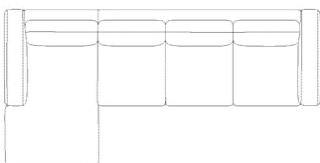

01-030-40

Elton Sofa 4 seater with chaise longue - left

Width
338 cm

Depth
100 cm

Height
77 cm

Seat height
42 cm

Seat depth
60 cm

Chaise longue depth
163 cm

Chaise longue width
100 cm

Armrest height
59 cm

The parcel's measurements

The parcel's measurements 1: 1.47 m³, 158.0 kg
(D 94.0 cm, W 248.0 cm, H 63.0 cm)
The parcel's measurements 2: 1.39 m³, 60.0 kg
(D 90.0 cm, W 245.0 cm, H 63.0 cm)