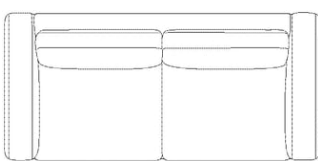

The parcel's measurements
 The parcel's measurements 1: 1.25 m³, 100.4 kg
 (D 103.0 cm, W 47.0 cm, H 258.0 cm)
 The parcel's measurements 2: 0.98 m³, 95.0 kg
 (D 103.0 cm, W 47.0 cm, H 203.0 cm)

01-030-65

Elton Corner Sofa 6 seater - right

Width	296 cm	Seat height	42 cm
Width	255 cm	Seat depth	60 cm
Depth	100 cm	Armrest height	60 cm
Height	77 cm	Armrest width	24 cm
		Max weight capacity per seat	110 kg

The parcel's measurements
 The parcel's measurements 1: 0.98 m³, 95.0 kg
 (D 103.0 cm, W 47.0 cm, H 203.0 cm)
 The parcel's measurements 2: 1.25 m³, 100.4 kg
 (D 103.0 cm, W 47.0 cm, H 258.0 cm)

01-030-01

Elton Sofa 2 seater

Width	186 cm	Seat height	42 cm
Depth	100 cm	Seat depth	60 cm
Height	77 cm	Armrest height	59 cm

The parcel's measurements
 The parcel's measurements 1: 1.22 m³, 75.0 kg
 (D 105.0 cm, W 185.0 cm, H 63.0 cm)

01-030-05

Elton Sofa 2½ seater

Width	220 cm	Seat height	42 cm
Depth	100 cm	Seat depth	60 cm
Height	77 cm	Armrest height	59 cm

The parcel's measurements
 The parcel's measurements 1: 1.30 m³, 90.0 kg
 (D 94.0 cm, W 219.0 cm, H 63.0 cm)