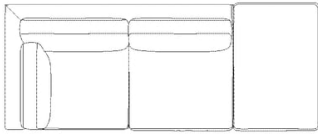

01-030-85

Elton Sofa 2½ seater with open end - right

Width	255 cm	Open end seat depth	100 cm
Depth	100 cm	Open end seat width	77 cm
Height	77 cm	Armrest height	60 cm
Seat height	42 cm	Armrest width	24 cm
Seat depth	60 cm	Max weight capacity per seat	110 kg

The parcel's measurements
The parcel's measurements 1: 1.26 m³, 91.8 kg
(D 103.0 cm, W 47.0 cm, H 260.0 cm)