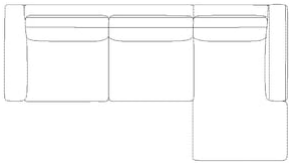

01-030-35

Elton Sofa 3½ seater with chaise longue - right

Width
300 cm

Depth
100 cm

Height
77 cm

Seat height
42 cm

Seat depth
60 cm

Chaise longue depth
163 cm

Chaise longue width
100 cm

Armrest height
59 cm

The parcel's measurements

The parcel's measurements 1: 1.29 m³, 144.0 kg
(D 94.0 cm, W 218.0 cm, H 63.0 cm)
The parcel's measurements 2: 1.22 m³, 60.0 kg
(D 90.0 cm, W 215.0 cm, H 63.0 cm)