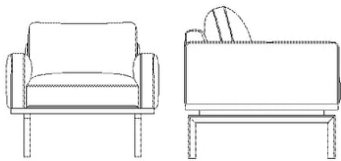

02-030-20

Elton Armchair

Depth	80 cm	Seat depth	47 cm
Width	87 cm	Seat height	47 cm
Height	73 cm	Max weight capacity	110 kg

The parcel's measurements
The parcel's measurements 1: 0.63 m³, 32.0 kg
(D 97.0 cm, W 89.0 cm, H 73.0 cm)