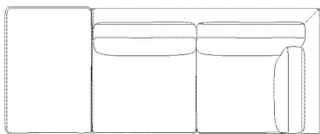

Chaise longue width
100 cm

Armrest height
59 cm

The parcel's measurements

The parcel's measurements 1: 1.47 m³, 158.0 kg
(D 94.0 cm, W 248.0 cm, H 63.0 cm)
The parcel's measurements 2: 1.39 m³, 60.0 kg
(D 90.0 cm, W 245.0 cm, H 63.0 cm)

The parcel's measurements

The parcel's measurements 1: 1.47 m³, 158.0 kg
(D 94.0 cm, W 248.0 cm, H 63.0 cm)
The parcel's measurements 2: 1.32 m³, 60.0 kg
(D 90.0 cm, W 232.0 cm, H 63.0 cm)

01-030-70

Elton Corner Sofa 6 seater with open end - left

The parcel's measurements

The parcel's measurements 1: 0.98 m³, 95.0 kg
(D 103.0 cm, W 47.0 cm, H 203.0 cm)
The parcel's measurements 2: 1.26 m³, 91.8 kg
(D 103.0 cm, W 47.0 cm, H 260.0 cm)

01-030-75

Elton Corner Sofa 6 seater with open end - right

The parcel's measurements

The parcel's measurements 1: 1.26 m³, 91.8 kg
(D 103.0 cm, W 47.0 cm, H 260.0 cm)
The parcel's measurements 2: 0.98 m³, 95.0 kg
(D 103.0 cm, W 47.0 cm, H 203.0 cm)

01-030-80

Elton Sofa 2½ seater with open end - left