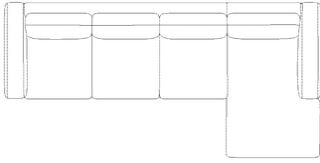

01-030-45

Elton Sofa 4 seater with chaise longue - right

Width	338 cm	Seat depth	60 cm
Depth	100 cm	Chaise longue depth	163 cm
Height	77 cm	Chaise longue width	100 cm
Seat height	42 cm	Armrest height	59 cm

The parcel's measurements

The parcel's measurements 1: 1.47 m³, 158.0 kg
(D 94.0 cm, W 248.0 cm, H 63.0 cm)
The parcel's measurements 2: 1.32 m³, 60.0 kg
(D 90.0 cm, W 232.0 cm, H 63.0 cm)