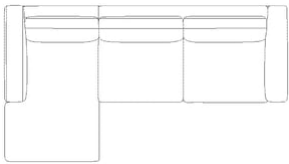

01-030-30

Elton Sofa 3½ seater with chaise longue - left

Width
300 cm

Depth
100 cm

Height
77 cm

Seat height
42 cm

Seat depth
60 cm

Chaise longue depth
163 cm

Chaise longue width
100 cm

Armrest height
59 cm

The parcel's measurements

The parcel's measurements 1: 1.29 m³, 144.0 kg
(D 94.0 cm, W 218.0 cm, H 63.0 cm)
The parcel's measurements 2: 1.22 m³, 60.0 kg
(D 90.0 cm, W 215.0 cm, H 63.0 cm)