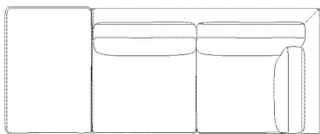

01-030-80

Elton Sofa 2½ seater with open end - left

Width	255 cm	Open end seat depth	100 cm
Depth	100 cm	Open end seat width	77 cm
Height	77 cm	Armrest height	60 cm
Seat height	42 cm	Armrest width	24 cm
Seat depth	60 cm	Max weight capacity per seat	110 kg

The parcel's measurements

The parcel's measurements 1: 1.26 m³, 91.8 kg
(D 103.0 cm, W 47.0 cm, H 260.0 cm)