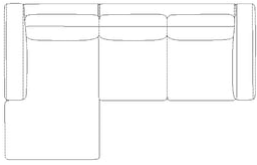

01-030-20

Elton Sofa 3 seater with chaise longue - left

Width
266 cm

Depth
100 cm

Height
77 cm

Seat height
42 cm

Seat depth
60 cm

Chaise longue depth
163 cm

Chaise longue width
100 cm

Armrest height
59 cm

The parcel's measurements

The parcel's measurements 1: 1.11 m³, 127.0 kg
(D 94.0 cm, W 188.0 cm, H 63.0 cm)
The parcel's measurements 2: 1.05 m³, 60.0 kg
(D 90.0 cm, W 185.0 cm, H 63.0 cm)