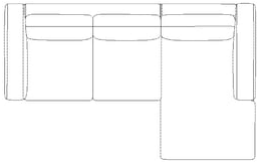

01-030-25

Elton Sofa 3 seater with chaise longue - right

Width
266 cm

Depth
100 cm

Height
77 cm

Seat height
42 cm

Seat depth
60 cm

Chaise longue depth
163 cm

Chaise longue width
100 cm

Armrest height
59 cm

The parcel's measurements

The parcel's measurements 1: 1.11 m³, 127.0 kg
(D 94.0 cm, W 188.0 cm, H 63.0 cm)
The parcel's measurements 2: 1.05 m³, 60.0 kg
(D 90.0 cm, W 185.0 cm, H 63.0 cm)