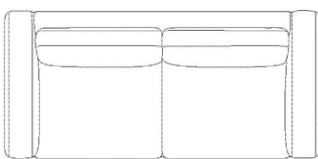

01-030-05

Elton Sofa 2½ seater

Width	220 cm	Seat height	42 cm
Depth	100 cm	Seat depth	60 cm
Height	77 cm	Armrest height	59 cm

The parcel's measurements
The parcel's measurements 1: 1.30 m³, 90.0 kg
(D 94.0 cm, W 219.0 cm, H 63.0 cm)