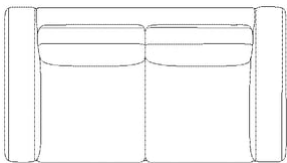

01-030-01

Elton Sofa 2 seater

Width	186 cm	Seat height	42 cm
Depth	100 cm	Seat depth	60 cm
Height	77 cm	Armrest height	59 cm

The parcel's measurements
The parcel's measurements 1: 1.22 m³, 75.0 kg
(D 105.0 cm, W 185.0 cm, H 63.0 cm)