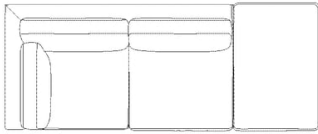

**The parcel's measurements**

The parcel's measurements 1: 0.98 m<sup>3</sup>, 95.0 kg  
(D 103.0 cm, W 47.0 cm, H 203.0 cm)  
The parcel's measurements 2: 1.26 m<sup>3</sup>, 91.8 kg  
(D 103.0 cm, W 47.0 cm, H 260.0 cm)

**The parcel's measurements**

The parcel's measurements 1: 1.26 m<sup>3</sup>, 91.8 kg  
(D 103.0 cm, W 47.0 cm, H 260.0 cm)  
The parcel's measurements 2: 0.98 m<sup>3</sup>, 95.0 kg  
(D 103.0 cm, W 47.0 cm, H 203.0 cm)

01-030-80

Elton Sofa 2½ seater with open end - left

<b>Width</b>	255 cm	<b>Open end seat depth</b>	100 cm
<b>Depth</b>	100 cm	<b>Open end seat width</b>	77 cm
<b>Height</b>	77 cm	<b>Armrest height</b>	60 cm
<b>Seat height</b>	42 cm	<b>Armrest width</b>	24 cm
<b>Seat depth</b>	60 cm	<b>Max weight capacity per seat</b>	110 kg

**The parcel's measurements**

The parcel's measurements 1: 1.26 m<sup>3</sup>, 91.8 kg  
(D 103.0 cm, W 47.0 cm, H 260.0 cm)

01-030-85

Elton Sofa 2½ seater with open end - right

<b>Width</b>	255 cm	<b>Open end seat depth</b>	100 cm
<b>Depth</b>	100 cm	<b>Open end seat width</b>	77 cm
<b>Height</b>	77 cm	<b>Armrest height</b>	60 cm
<b>Seat height</b>	42 cm	<b>Armrest width</b>	24 cm
<b>Seat depth</b>	60 cm	<b>Max weight capacity per seat</b>	110 kg