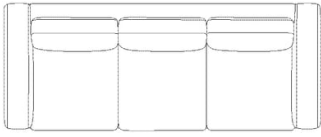

01-030-10

Elton Sofa 3 seater

Width	258 cm	Seat height	42 cm
Depth	100 cm	Seat depth	60 cm
Height	77 cm	Armrest height	59 cm

The parcel's measurements
The parcel's measurements 1: 1.55 m³, 105.0 kg
(D 94.0 cm, W 262.0 cm, H 63.0 cm)

01-030-50

Elton Bedframe 90 x 200 cm