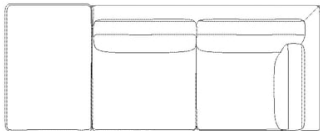

01-030-80

Elton Sofa 2½ seater with open end - left

Width	255 cm	Open end seat depth	100 cm
Depth	100 cm	Open end seat width	77 cm
Height	77 cm	Armrest height	60 cm
Seat height	42 cm	Armrest width	24 cm
Seat depth	60 cm	Max weight capacity per seat	110 kg

The parcel's measurements

The parcel's measurements 1: 1.26 m³, 91.8 kg
(D 103.0 cm, W 47.0 cm, H 260.0 cm)