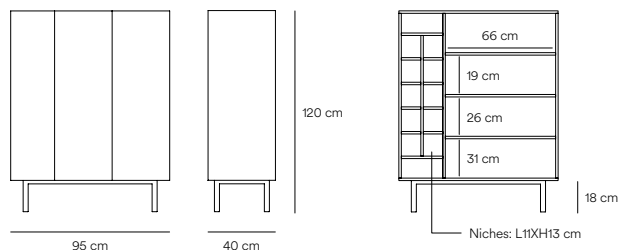

To obtain this integration in Arista collection, a frame was created to surround the upper perimeter of the furniture topped with an oak veneer finishing.

Designed by Cambres Design

Measures

Models

Finishes

Leg's metallic structure

Laquered MDF body

Top. Oak veneer

Downloads

Fact sheet 233,13 KB ↓

Images 17,9 MB ↓

File 3ds 344,62 KB ↓

File obj 950,64 KB ↓

Samples

Teulat supplies samples of all the finishes.
Contact us at design@teulat.es for more information.

More from the collection