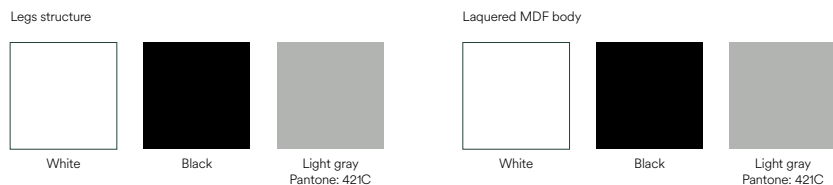

Sierra's singularity is the serrated texture, a distinctive feature of the collection. This range is realised MDF in various colours, allowing each piece of furniture to adapt to any kind of interior.

Designed by Cambres Design

Measures

Models

Finishes

Downloads

Fact sheet 164,59 KB ↓

Images 9,80 MB ↓

File 3ds 225,27 KB ↓

File obj 642,16 KB ↓

Samples

Teulat supplies samples of all the finishes.
Contact us at design@teulat.es for more information.

More from the collection