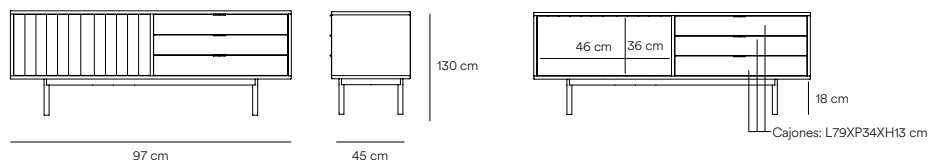

Designed by Cambres Design

Measures

Models

Finishes

Downloads

**Fact sheet** 164,59 KB ↓

**Images** 9,80 MB ↓

**File 3ds** 225,27 KB ↓