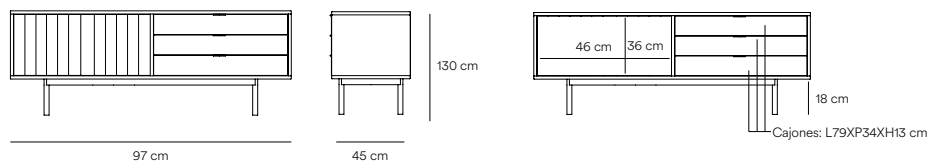

Designed by Cambres Design

Measures

Models

Finishes

Downloads

**Fact sheet** 164,59 KB ↓

**Images** 9,80 MB ↓

**File 3ds** 225,27 KB ↓