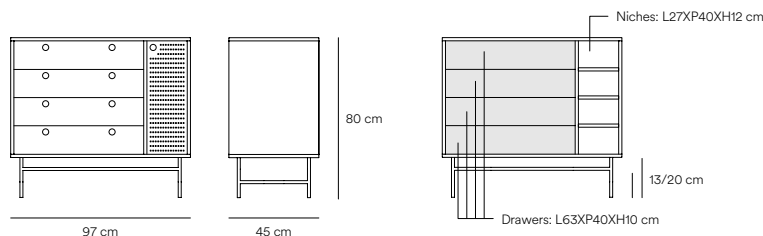

Designed by Cambres Design

Measures

Models

12740\_TE

12738\_TE

Finishes

Metallic leg's structure and doors

White