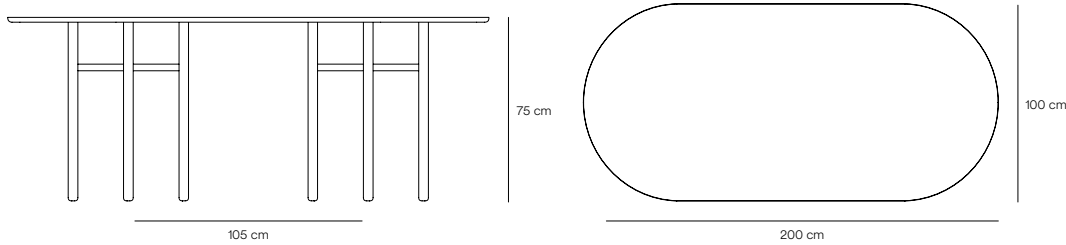

# Junco Table

Junco collection has sought to generate a minimal, elegant and stylish silhouette.

The oval table Junco has 8 legs distributed into 2 groups. They are joined by pairs via a cylindrical wooden crossbars, crossing but without intersecting each other

Designed by Cambres Design

Measures

Models

Finishes

Legs structure. Solid wood

Table top. Ash veneer

Downloads

**Fact sheet** 325,61 MB ↓