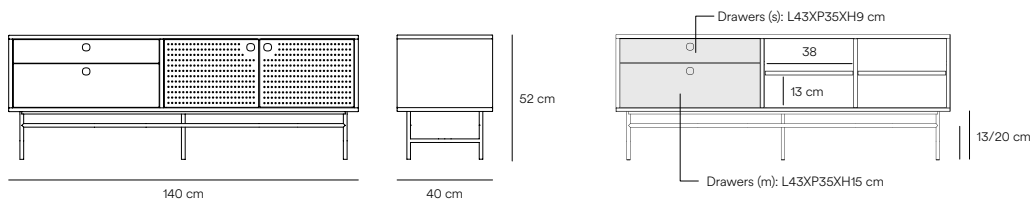

Punto TV Bench

Punto collection claims its industrial spirit by combining design and functionality.

The perforated metallic doors of Punto add to its singular character and personality. Its modern lines emphasizes the strength of the industrial avant-gardism to adapt to the most actual spaces.

Designed by Cambres Design

Measures

Models

15957_TE

15981_TE

15979_TE

Finishes

Metallic leg's structure and doors