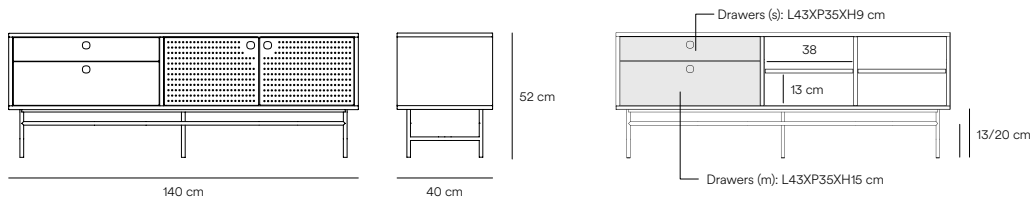

Punto TV Bench

Punto collection claims its industrial spirit by combining design and functionality.

The perforated metallic doors of Punto add to its singular character and personality. Its modern lines emphasizes the strength of the industrial avant-gardism to adapt to the most actual spaces.

Designed by Cambres Design

Measures

Models

15957_TE

15981_TE

15979_TE

Finishes

Metallic leg's structure and doors