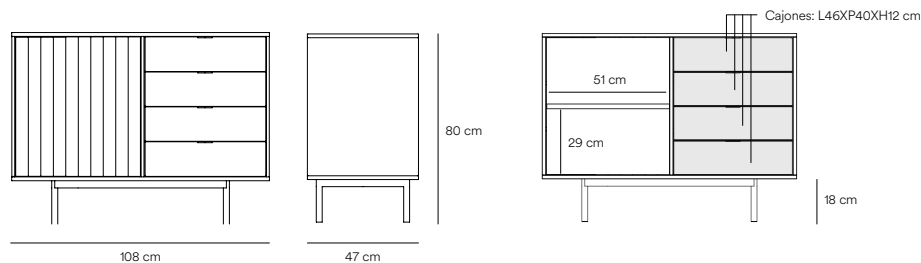

Sierra Sideboard

Sierra collection is inspired by the mountainous depths, which perception of the volumes is influenced by the light fluctuations.

Sierra's singularity is the serrated texture, a distinctive feature of the collection. This range is realised MDF in various colours, allowing each piece of furniture to adapt to any kind of interior.

Designed by Cambres Design

Measures

Models

15980_TE

15978_TE

15959_TE

Finishes

Legs structure