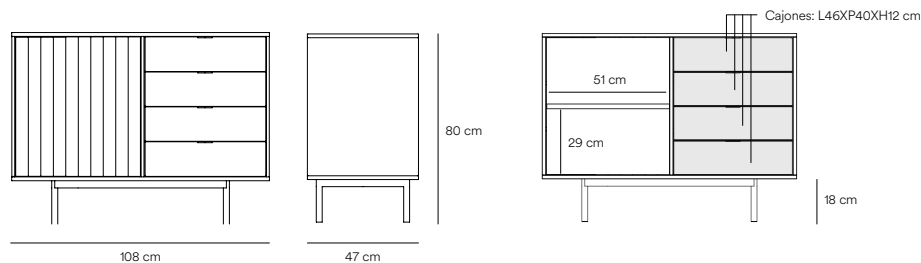

# Sierra Sideboard

Sierra collection is inspired by the mountainous depths, which perception of the volumes is influenced by the light fluctuations.

Sierra's singularity is the serrated texture, a distinctive feature of the collection. This range is realised MDF in various colours, allowing each piece of furniture to adapt to any kind of interior.

Designed by Cambres Design

Measures

Models

15980\_TE

15978\_TE

15959\_TE

Finishes

Legs structure