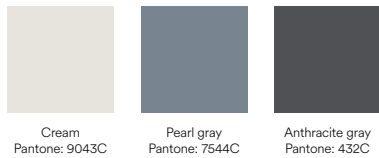

Designed by Cambres Design

Measures

Models

Finishes

Laquered MDF body

Niche oak veneer

Downloads

**Fact sheet** 166,91 KB ↓