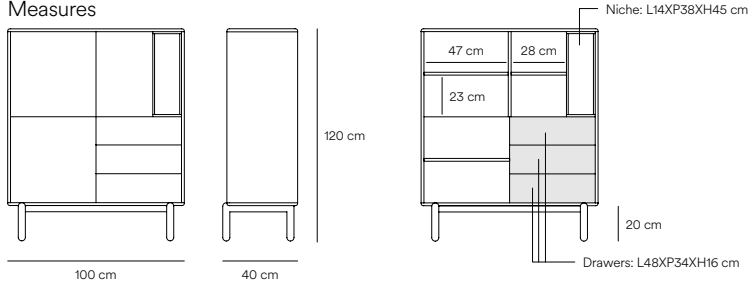

Designed by Cambres Design

Measures

Models

Finishes

Laquered MDF body

Niche oak veneer

Downloads

**Fact sheet** 166,91 KB ↓