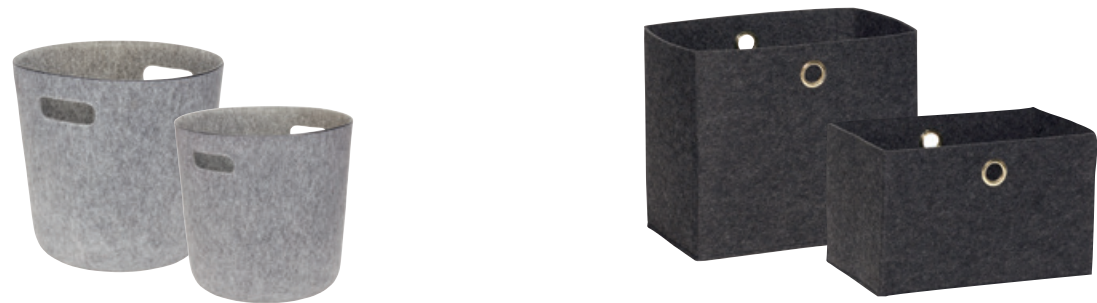

GREY FELT BASKET
680902/3 set, s/2
ø28xh28, ø32xh31cm
11D1890022
11E280022
11N2890022
11S2890022

GREY FELT BASKET
680602/6 set, s/2
40x25xh35, 40x25xh25cm
11D1090022
11E160022
11N1690022
11S1690022