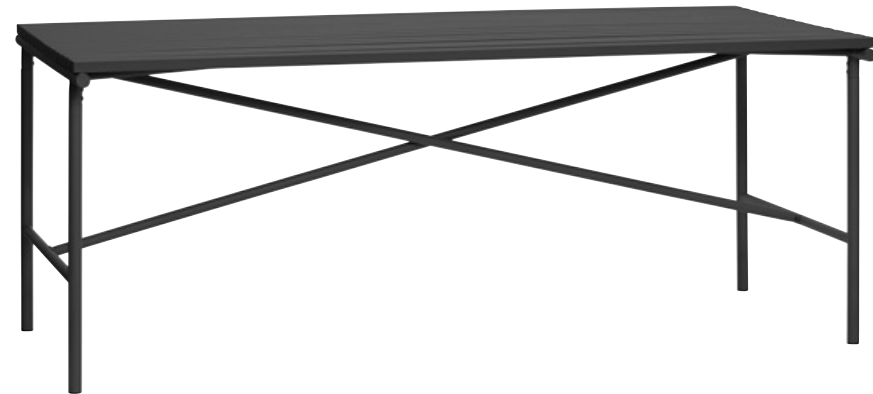

BLACK METAL CHAIR
991217/2 pcs
53x59xh82cm
11D8790022
11E1300022
11N13490022
11S13490022

BLACK METAL TABLE
991218/1 pcs
191x92xh75cm
11D29990022
11E4450022
11N45990022
11S45990022