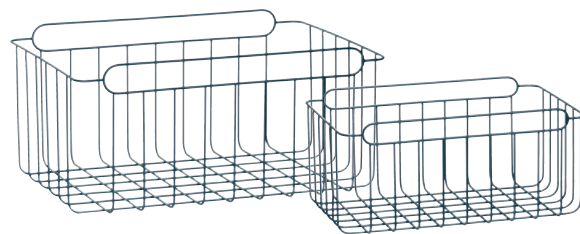

BLUE METAL WIRE BASKET
940705/2 set, s/2
44x30xh22, 61x41xh28cm
11D3290022
11E485022
11N4990022
11S4990022