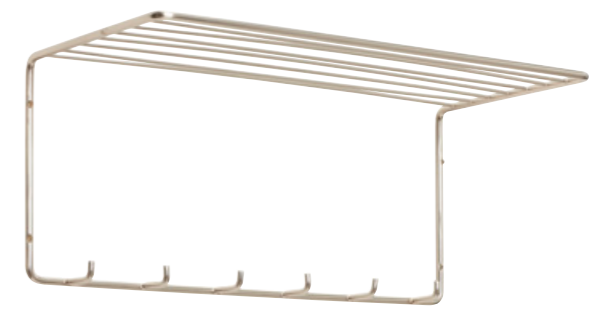

CHROME COAT RACK
021108/6 pcs
61x29xh26cm
11D2190022
11E325022
11N3290022
11S3290022