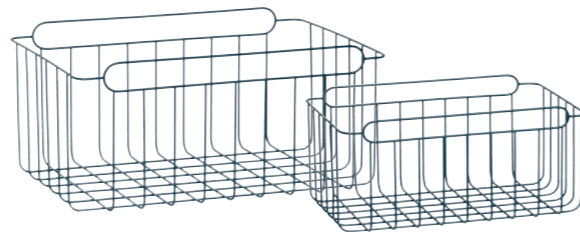

BLUE METAL WIRE BASKET
940705/2 set, s/2
44x30xh22, 61x41xh28cm
11D3290022
11E485022
11N4990022
11S4990022