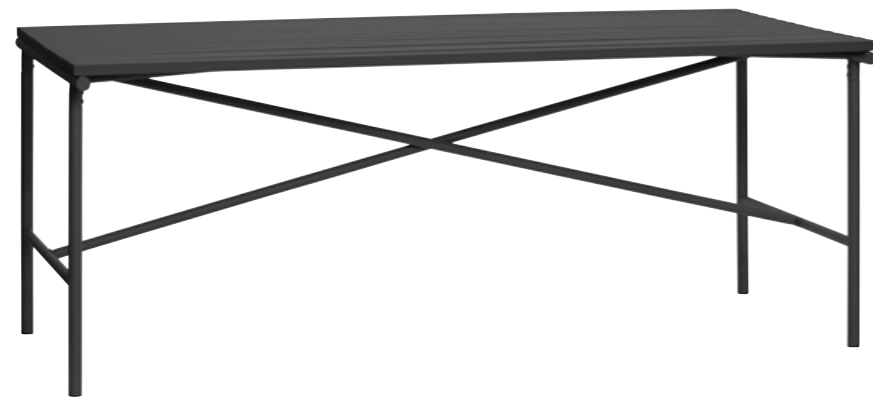

BLACK METAL CHAIR
991217/2 pcs
53x59xh82cm
11D8790022
11E1300022
11N13490022
11S13490022

BLACK METAL TABLE
991218/1 pcs
191x92xh75cm
11D29990022
11E4450022
11N45990022
11S45990022