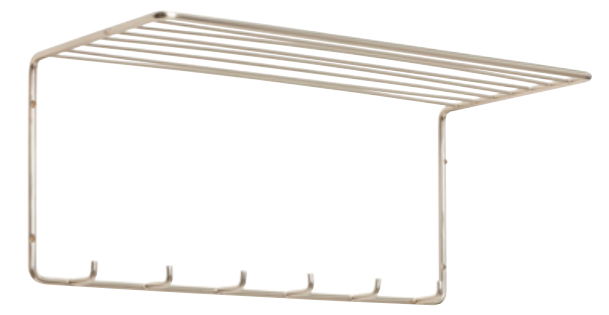

CHROME COAT RACK
021108/6 pcs
61x29xh26cm
11D2190022
11E325022
11N3290022
11S3290022