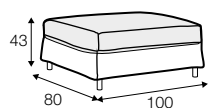

COMFORTS

standard

COVERS

loose

Not available for UK market.

footstool 100x80

armchair

2 seater

3 seater

4 seater

daybed

extra dimensions

depth of seat

accessories

additional outdoor cover
for all elements
example 4 seater cover

legs