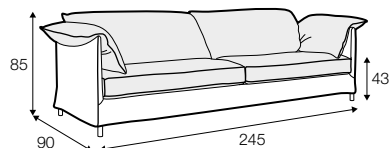

COMFORTS

standard

COVERS

loose

Not available for UK market.

footstool 100x80

armchair

2 seater

3 seater

4 seater

daybed

extra dimensions

depth of seat

accessories

additional outdoor cover
for all elements
example 4 seater cover

legs