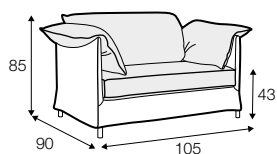

COMFORTS

standard

COVERS

loose

Not available for UK market.

footstool 100x80

armchair

2 seater

3 seater

4 seater

daybed

extra dimensions

depth of seat

accessories

additional outdoor cover
for all elements
example 4 seater cover

legs