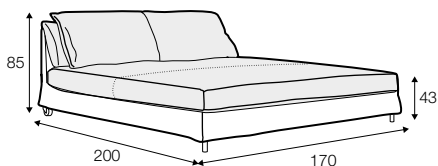

COMFORTS

standard

COVERS

loose

Not available for UK market.

footstool 100x80

armchair

2 seater

3 seater

4 seater

daybed

extra dimensions

depth of seat

accessories

additional outdoor cover
for all elements
example 4 seater cover

legs