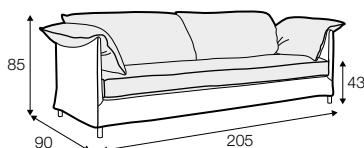

COMFORTS

standard

COVERS

loose

Not available for UK market.

footstool 100x80

armchair

2 seater

3 seater

4 seater

daybed

extra dimensions

depth of seat

accessories

additional outdoor cover
for all elements
example 4 seater cover

legs