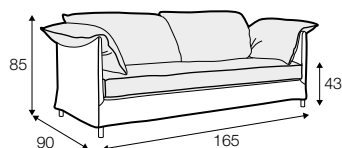

COMFORTS

standard

COVERS

loose

Not available for UK market.

footstool 100x80

armchair

2 seater

3 seater

4 seater

daybed

extra dimensions

depth of seat

accessories

additional outdoor cover
for all elements
example 4 seater cover

legs