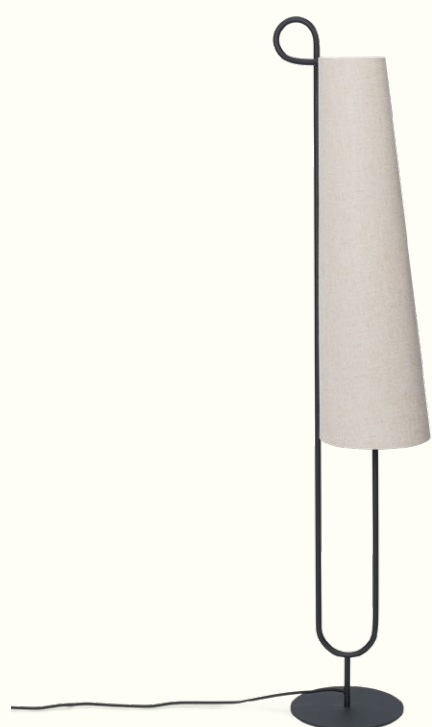

1104268364

DARK STAINED BEECH

RECOMMENDED RETAIL PRICE

EUR 159, DKK 1,199, SEK 1,875, NOK 1,875, GBP 149, USD 215

Ancora Lamp Collection

The Ancora Lamps get their name from the Italian word for 'anchor', drawing inspiration from its distinctive shape. The warm and textured textile lampshade beautifully contrasts the powder-coated iron frame, resulting in a poetic and vintage-inspired expression. These designs effortlessly balance lightness and materiality, creating an enchanting ambiance in any space.