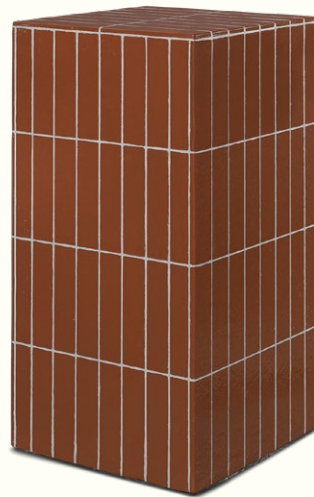

NEW

1104268241

RUM LOUNGE CHAIR - CHECK/DARK STAINED PINE

RECOMMENDED RETAIL PRICE

EUR 2,035, DKK 14,999, SEK 23,435, NOK 23,435, GBP 1,965, USD 2,689

Pillar Pedestal

The architectural Pillar Pedestal is entirely crafted from glass fiber reinforced concrete. Adding to the tactility of the piece, grooves have been engraved into the surface of the pedestal, providing it with a beautiful pattern reminiscent of tiles. This robust pedestal serves multiple purposes, whether as an elegant plant stand, a versatile side table or an impactful nightstand.

1104268313

BROWN/GLASSFIBER REINFORCED CONCRETE

RECOMMENDED RETAIL PRICE

EUR 429, DKK 3,149, SEK 4,919, NOK 4,919, GBP 409, USD 565

Burl Side Table

The Burl Side Table has its namesake from the beautifully patterned, FSC™ certified burl wood it is made of. This versatile and sleek piece serves as both a nightstand and a side table, adapting effortlessly to your needs. Its hidden storage space includes an adjustable shelf that can be moved according to the items being stored. The pedestal-like design exudes an elegant expression that enhances the overall aesthetics and ambiance of any space.