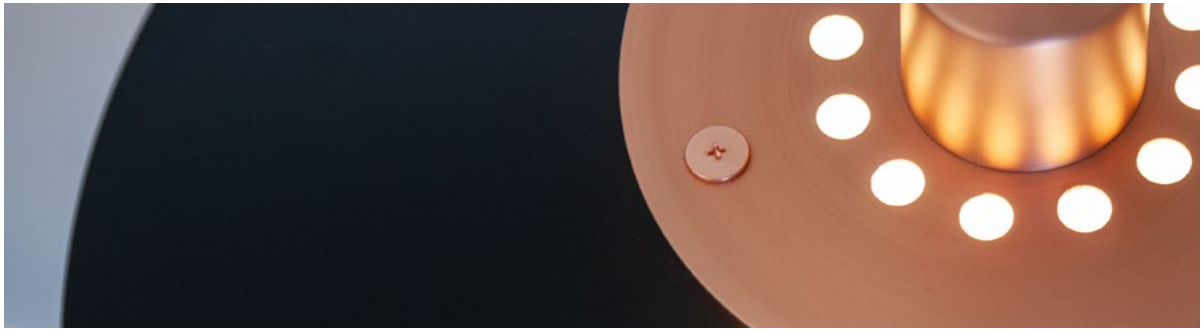

## Rivoli

Rivoli is a family of lamps designed to achieve a light source that can illuminate both upward and downward, while maintaining a classic, Scandinavian look.

Designed by Michael Waltersdorff