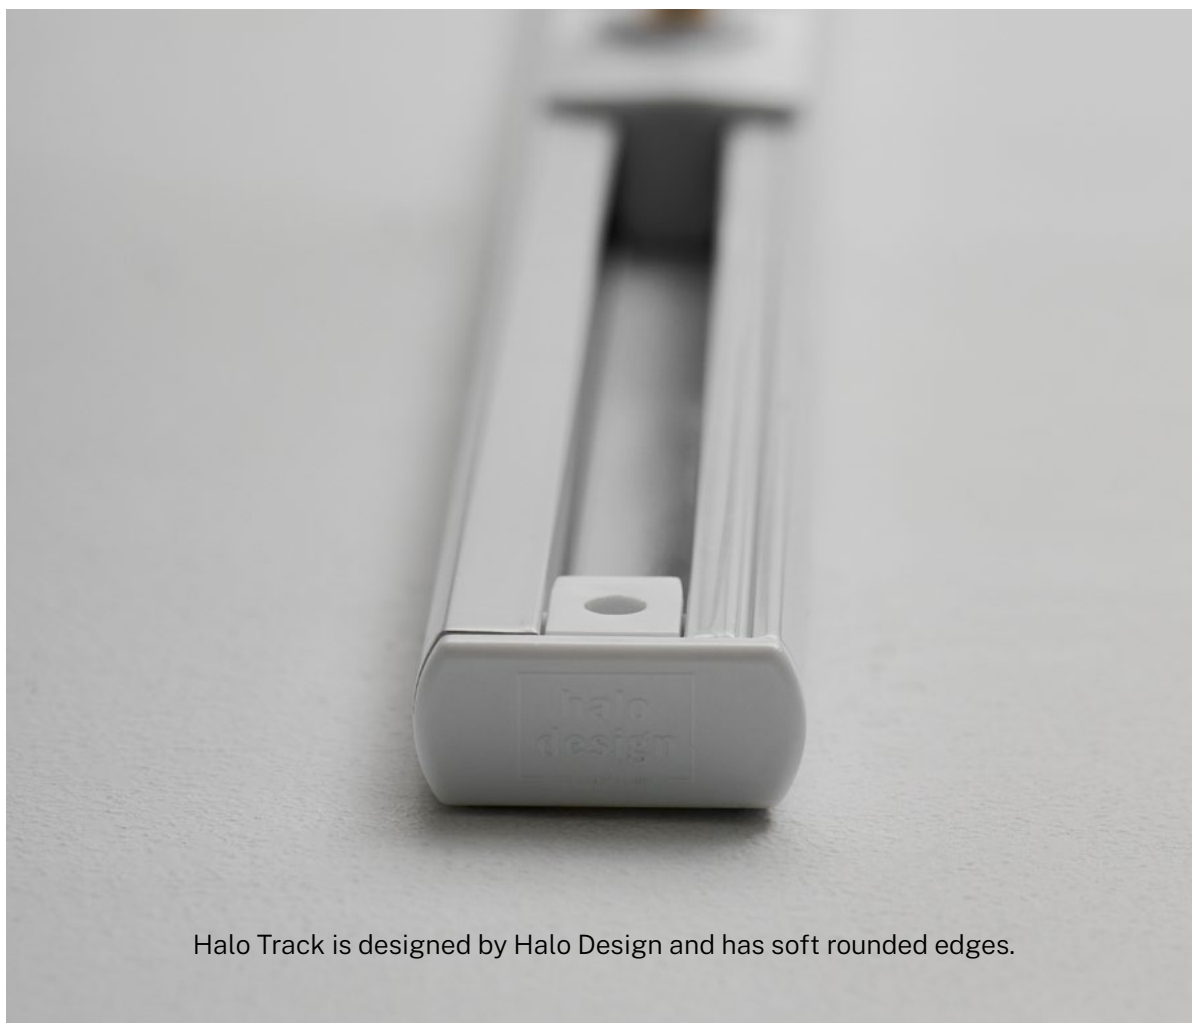

## Halo Track 230V

Halo Track is designed by Halo Design and has soft rounded edges.

**Track 1,2 m**  
White  
Art. 720019

**Size:** W4 cm, H1,7 cm, L120 cm  
**Material:** Alu  
**Color:** White  
**Power:** 230V 1F Track  
**Profile:** Oval  
**Included:** Live & end