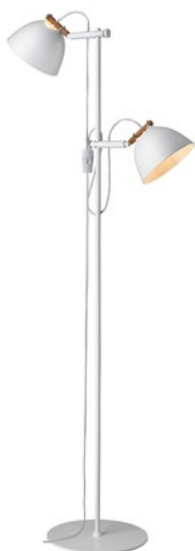

Århus Ø18

White

Art. 738229

Size: Ø18 cm, H150 cm
Material: Metal, mahogany
Color: White
Socket: 2xG9, Max 28W
Cable: 150 cm textile

RECOMMENDED
G9 BULBS
PAGE 226