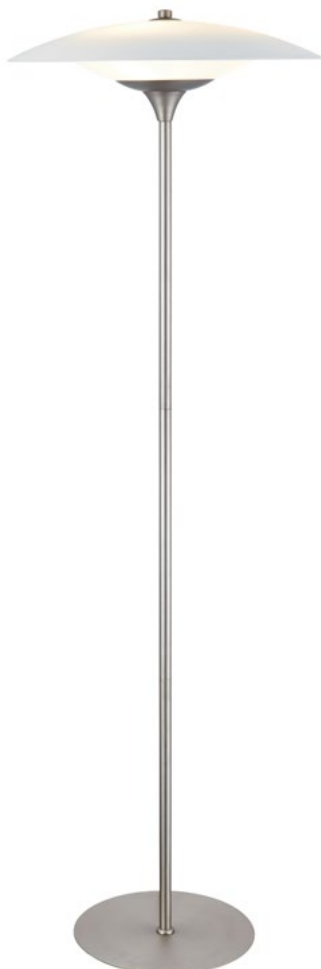

Baroni floor lamp
Art. 107701

Size: Ø46 cm, H150 cm
Material: Glass, metal
Color: Opal, brushed steel
Socket: 3 x G9, Max 28W excl.
Cable: 200 cm textile