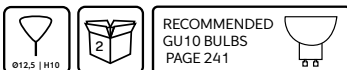

Size: Ø6, H20 cm
Material: Metal
Color: Black, antique brass
Socket: GU10, Max 35W excl.
Cable: 250cm textile