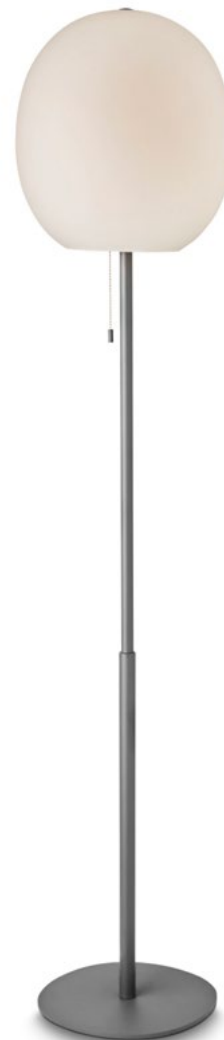

Wrong floor lamp

Opal/matt grey
Art. 742813

Size: Ø32, H150 cm
Material: Glass
Color: Opal, matt grey
Socket: E27, Max 40W excl.
Cable: 200cm textile