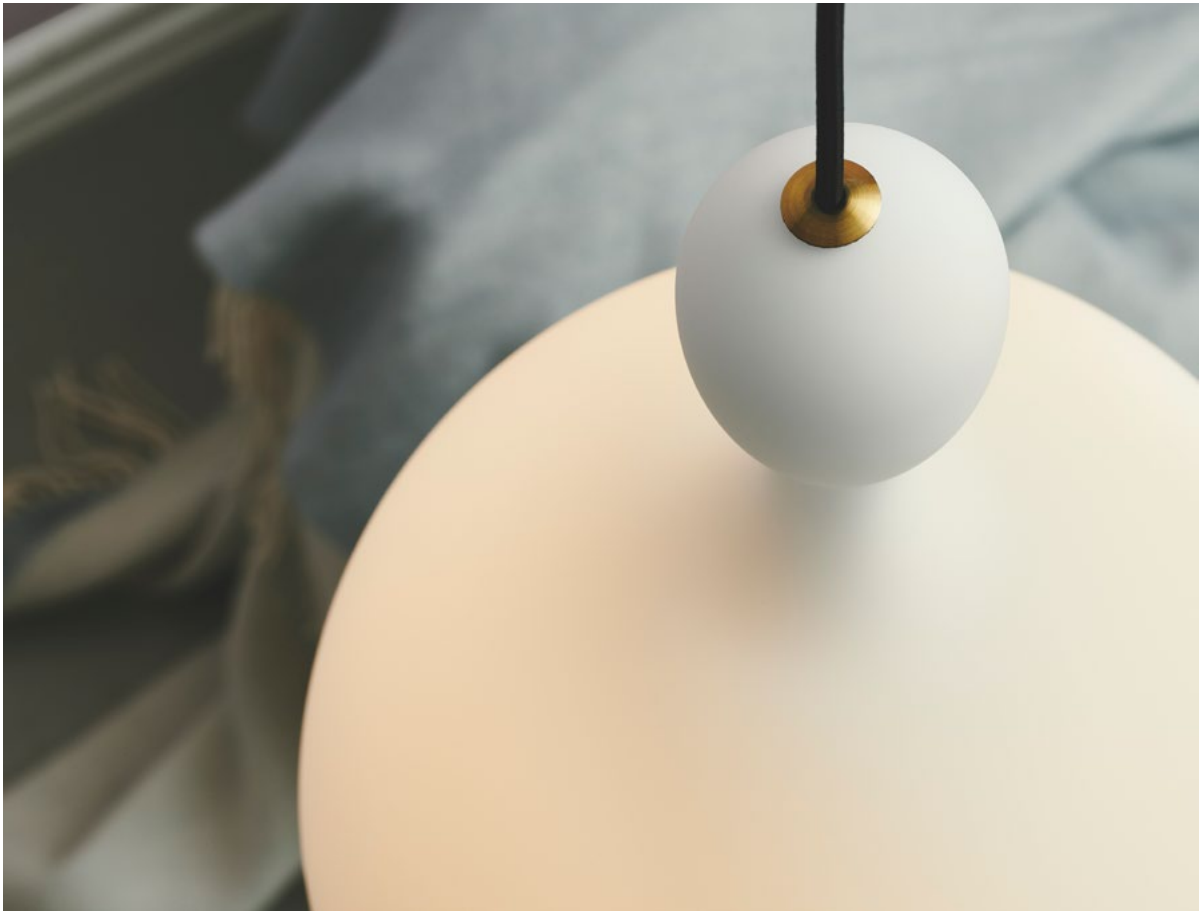

Dueodde Ø18

Opal

Art. 739813

Size: Ø18 cm, H26 cm
Material: Glass
Color: Opal, antique brass
Socket: E27, Max 40W excl.
Cable: 250 cm black textile