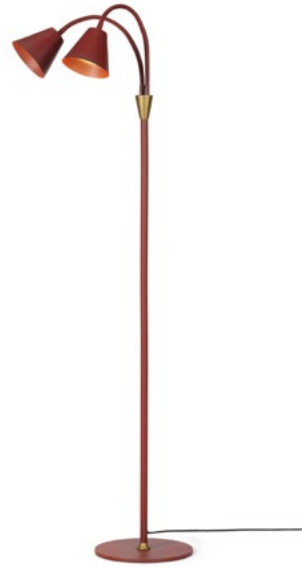

Hygge 2-arm floor lamp 230V

Maroon red

Art. 744893

Size: Ø12 cm, H135 cm
Material: Metal
Color: Maroon red and antique brass
Socket: 2 x GU10, Max 35W, excl.
Cable: 200 cm black textile

Hygge 2-arm floor lamp 230V