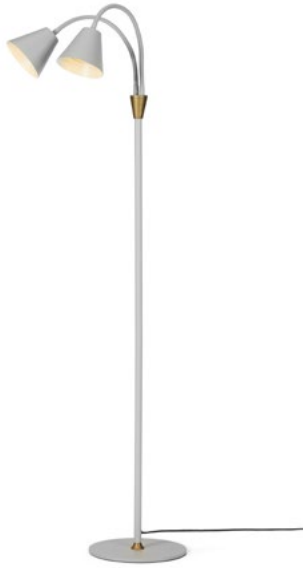

On/Off Switch

Hygge floor lamp 230V

Warm grey

Art. 744817

Size: Ø40 cm, H140 cm
Material: Metal
Color: Warm grey
Socket: 2 x E27, Max 40W, excl.
Cable: 200 cm black textile

On/Off Switch

Hygge floor lamp 230V

Graphite black

Art. 744800

Size: Ø40 cm, H140 cm
Material: Metal
Color: Graphite black
Socket: 2 x E27, Max 40W, excl.
Cable: 200 cm black textile

NEW

Hygge 2-arm floor lamp 230V

Warm grey

Art. 744879

Size: Ø12 cm, H135 cm
Material: Metal
Color: Warm grey and antique brass
Socket: 2 x GU10, Max 35W, excl.
Cable: 200 cm black textile

Hygge 2-arm floor lamp 230V

Maroon red

Art. 744893

Size: Ø12 cm, H135 cm
Material: Metal
Color: Maroon red and antique brass
Socket: 2 x GU10, Max 35W, excl.
Cable: 200 cm black textile

Hygge 2-arm floor lamp 230V