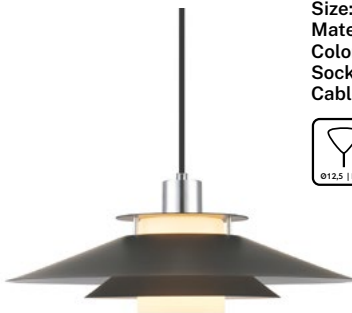

Designed by Michael Waltersdorff

Rivoli pendant Ø40

White/chrome

Art. 990792

Size: Ø40 cm, H15 cm
Material: Metal glass
Color: White, chrome
Socket: E27, Max 40W excl.
Cable: 200 cm textile

Rivoli pendant Ø40