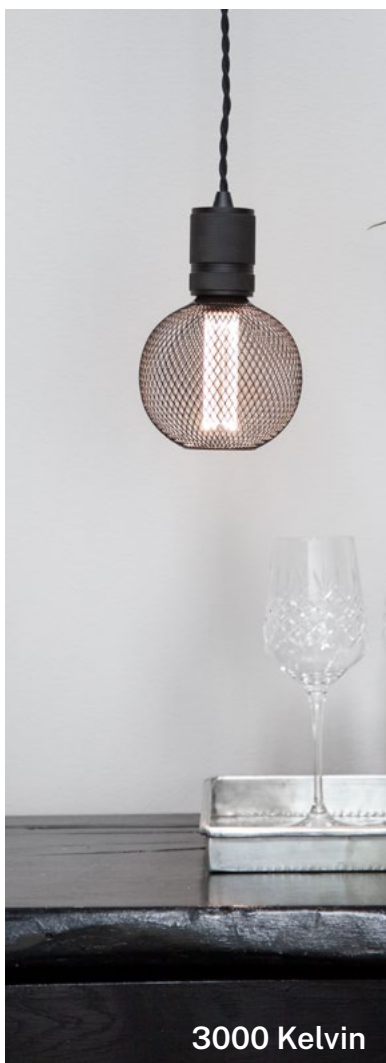

Size: Ø1,7 cm, H5 cm
Socket: G9, 5-2,5-1W LED
500/250/100 lm, 3000 K

COLORS G9 1-2-3 step 7W
Art. 935406 **3000K**

Size: Ø1,7 cm, H7 cm
Socket: G9 7-3,5-1,5W LED
700/350/150 lm, 3000 K

Colors Gitter

2000 Kelvin