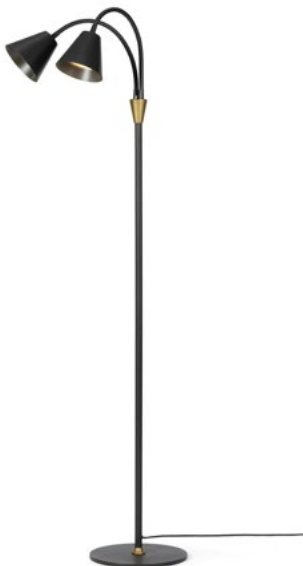

On/Off Switch

Hygge floor lamp 230V

Warm grey

Art. 744817

Size: Ø40 cm, H140 cm
Material: Metal
Color: Warm grey
Socket: 2 x E27, Max 40W, excl.
Cable: 200 cm black textile

On/Off Switch

Hygge floor lamp 230V

Hygge 2-arm floor lamp 230V

Maroon red

Art. 744893

Size: Ø12 cm, H135 cm
Material: Metal
Color: Maroon red and antique brass
Socket: 2 x GU10, Max 35W, excl.
Cable: 200 cm black textile

Hygge 2-arm floor lamp 230V