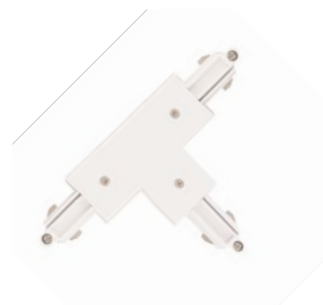

T-connector
Art. 720460 white
Art. 720453 black

Size: W10 cm, H1,7 cm, L17,5 cm
Material: Plast, metal
Color: White or black
Power: 230V