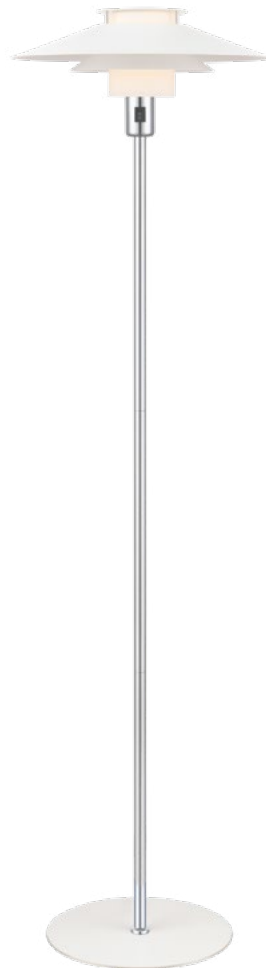

Rivoli floor lamp Ø40

White/chrome

Art. 990860

Size: Ø40 cm, H146 cm
Material: Metal, glass
Color: Black or white, chrome
Socket: E27, Max 40W excl.
Cable: 200cm plastic