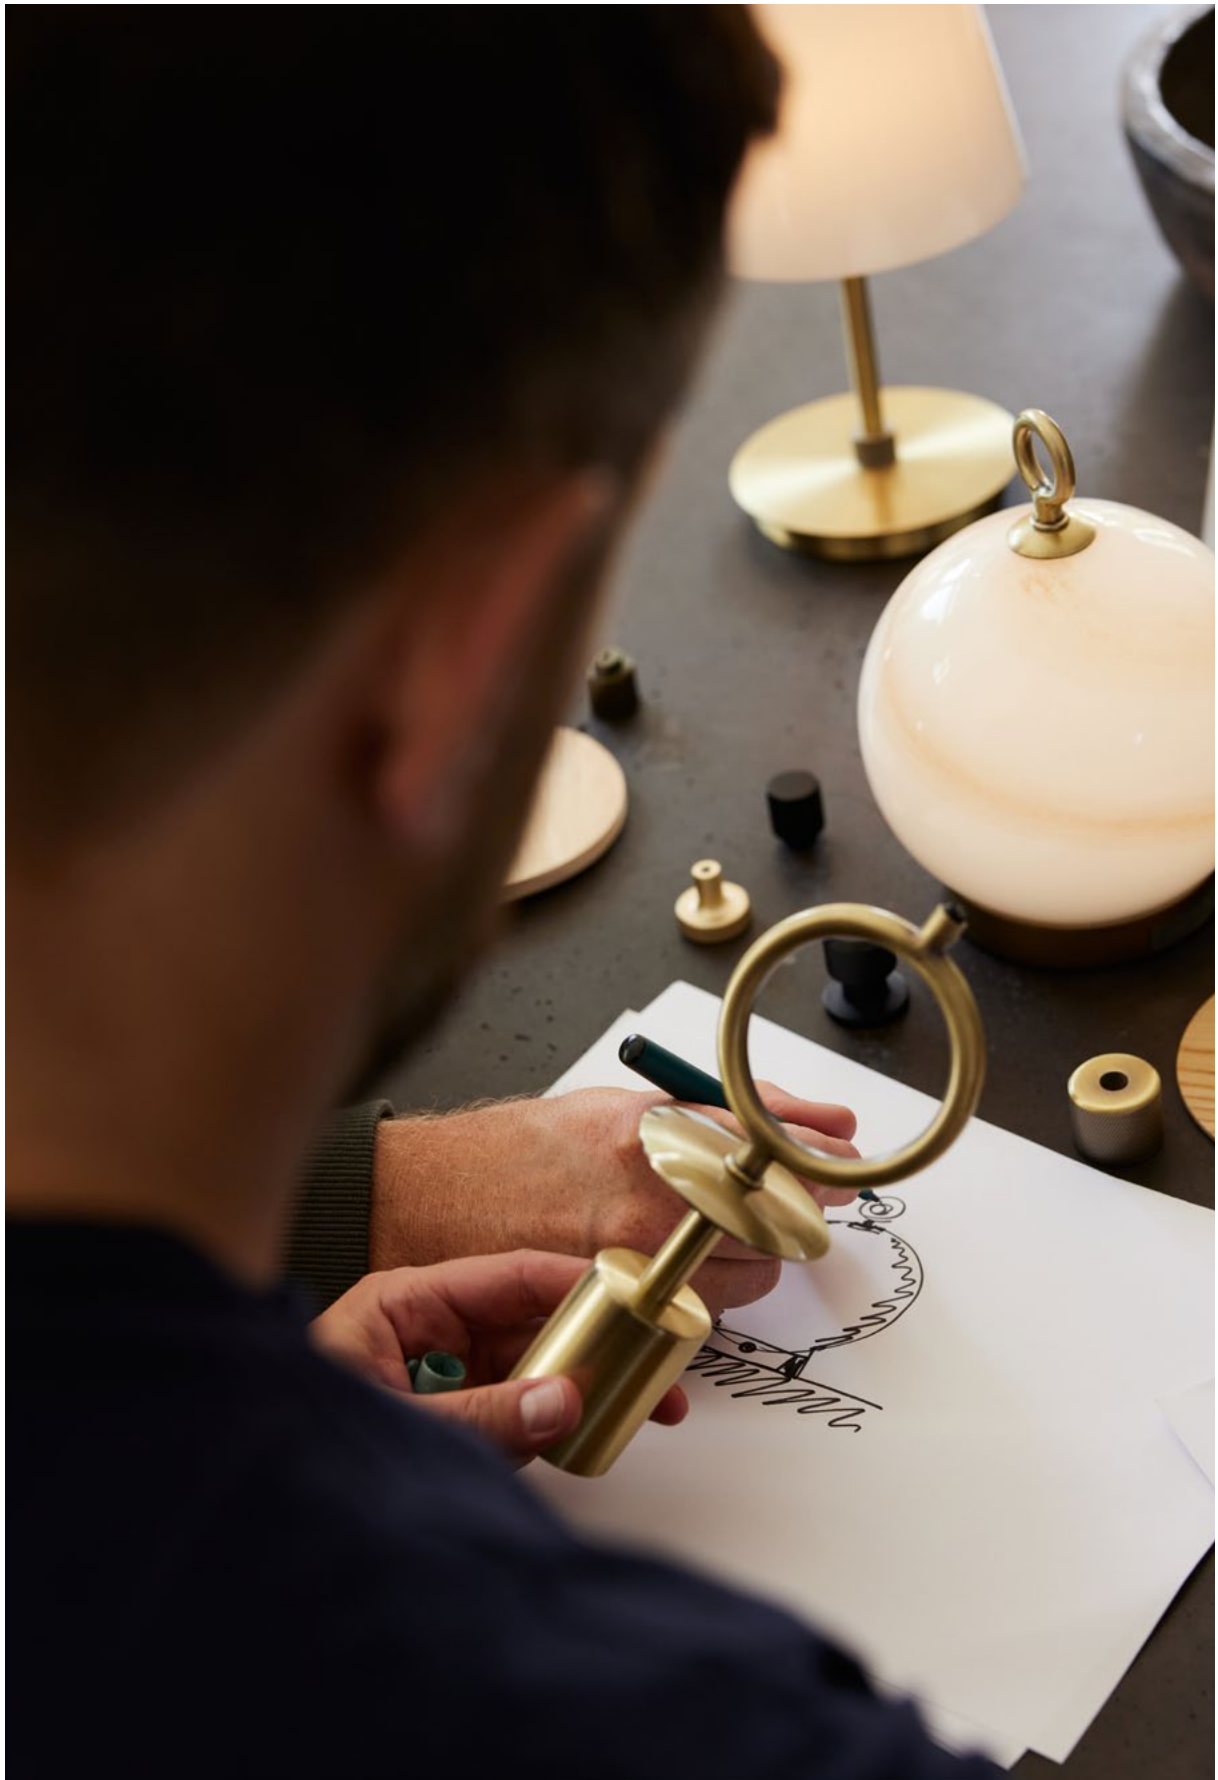

Size: Ø1,60 cm, H3,5 cm
Material: Metal
Color: Chrome

Lock
(for textile cable)
Gold
Art. 912605

Size: Ø1,60 cm, H3,5 cm
Material: Metal
Color: Gold

Lock
(for textile cable)
Black
Art. 912582

Size: Ø1,60 cm, H3,5 cm
Material: Metal
Color: Black