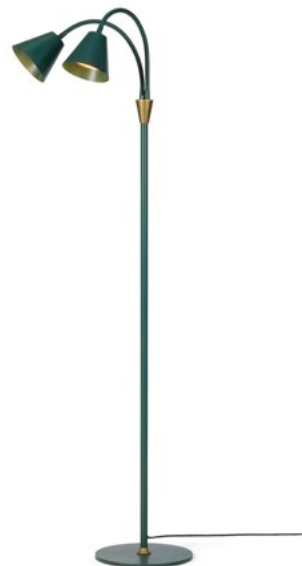

Hygge 2-arm floor lamp 230V

Deep green

Art. 744886

Size: Ø12 cm, H135 cm
Material: Metal
Color: Deep green and antique brass
Socket: 2 x GU10, Max 35W, excl.
Cable: 200 cm black textile