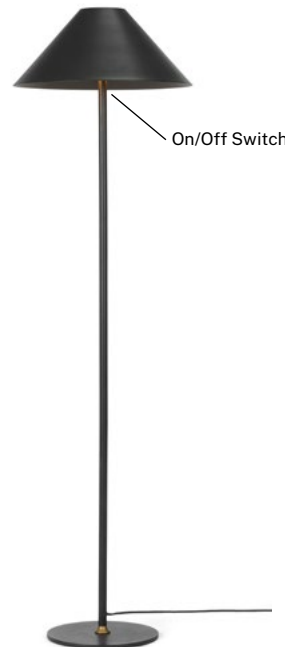

Art. 744756

Size: Ø24 cm, H35 cm
Material: Metal
Color: Graphite black
Socket: G9, Max 28W, excl.
Cable: 180 cm black textile with inline dimmer

Hygge floor lamp 230V

Warm grey

Art. 744817

Size: Ø40 cm, H140 cm
Material: Metal
Color: Warm grey
Socket: 2 x E27, Max 40W, excl.
Cable: 200 cm black textile