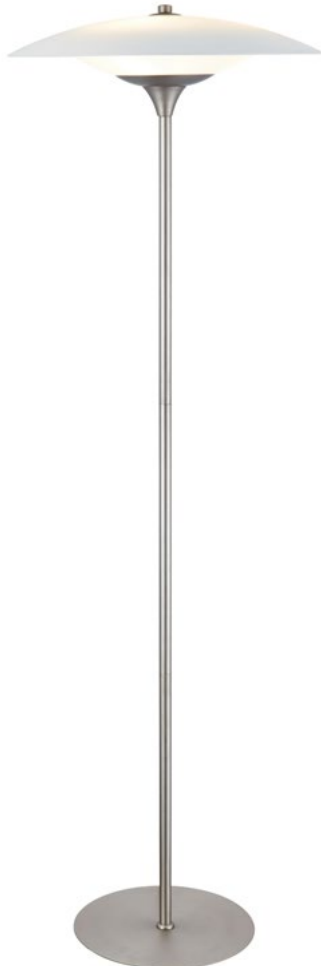

Baroni floor lamp
Art. 107701

Size: Ø46 cm, H150 cm
Material: Glass, metal
Color: Opal, brushed steel
Socket: 3 x G9, Max 28W excl.
Cable: 200 cm textile