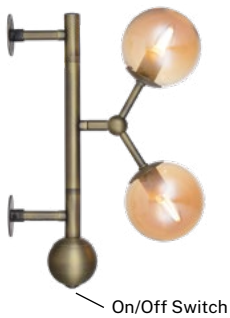

Atom wall
Amber/antique brass
Art. 740147

Size: Ø20, H33 cm
Material: Glass Ø10 cm, metal
Color: Amber, antique brass
Socket: 2 x G9, Max 28W excl.
Cable: 200 cm textile