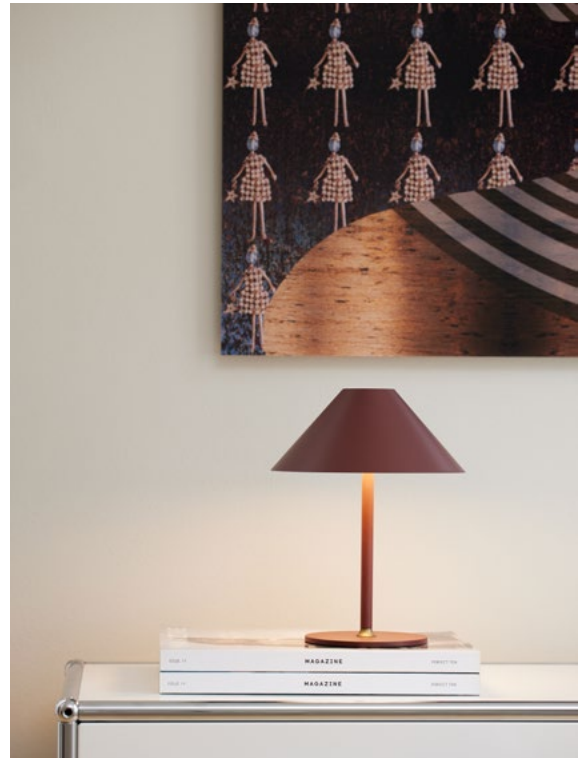

Hygge battery table lamp Ø19

Maroon red
Art. 801022

Size: Ø19, H25 cm
Material: Plastic, metal
Color: Maroon red, antique brass
Light: 3 Watt, dimmable
Battery: 4000 mAh (5 to 7 hours)
Outdoor: yes, IP54