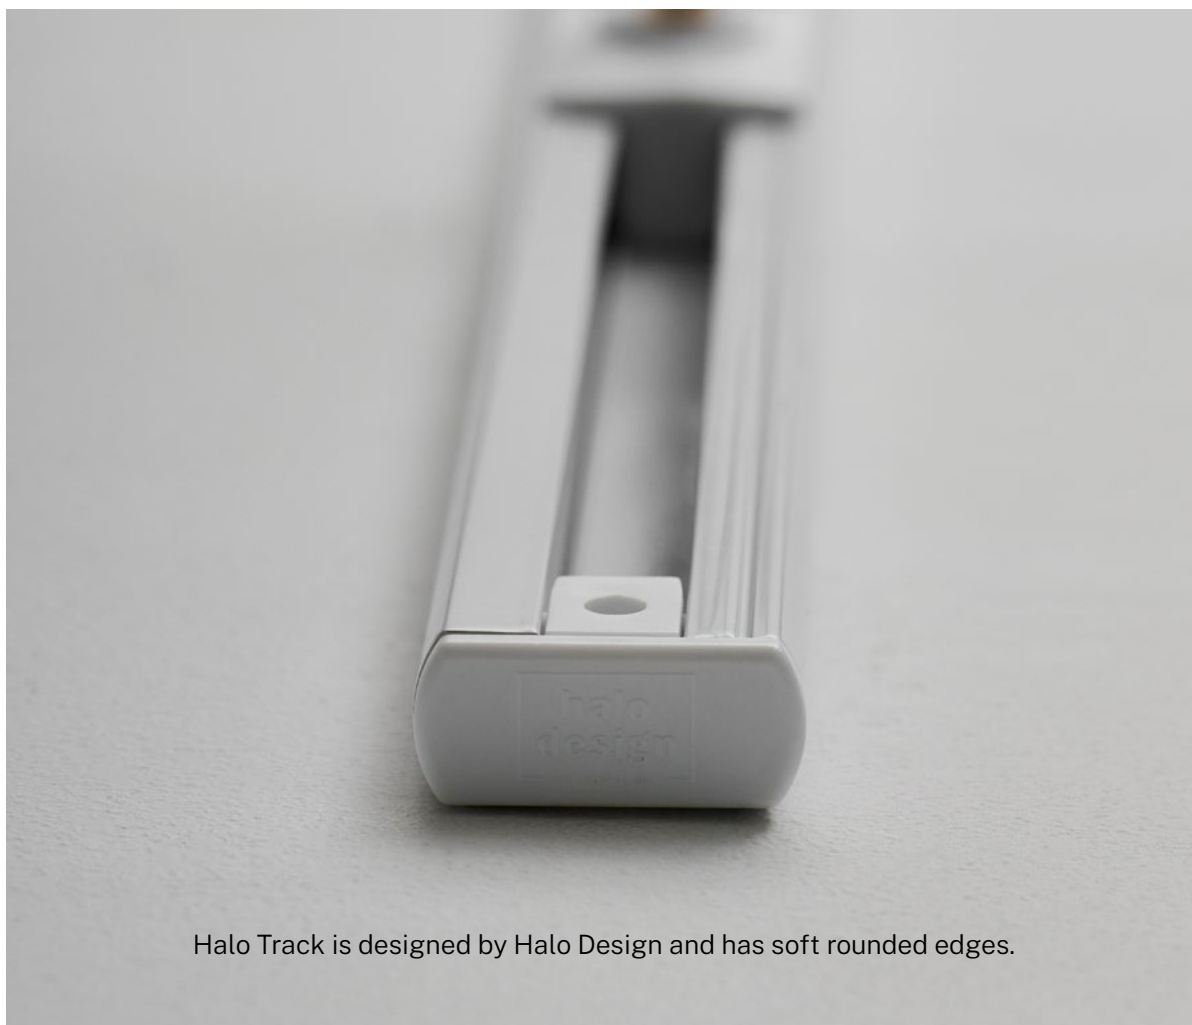

Halo Track 230V

Halo Track is designed by Halo Design and has soft rounded edges.