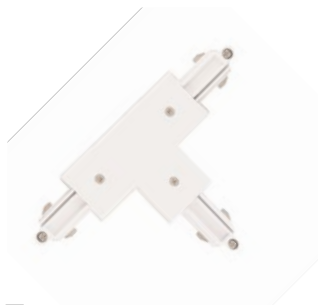

T-connector
Art. 720460 white
Art. 720453 black

Size: W10 cm, H1,7 cm, L17,5 cm
Material: Plast, metal
Color: White or black
Power: 230V