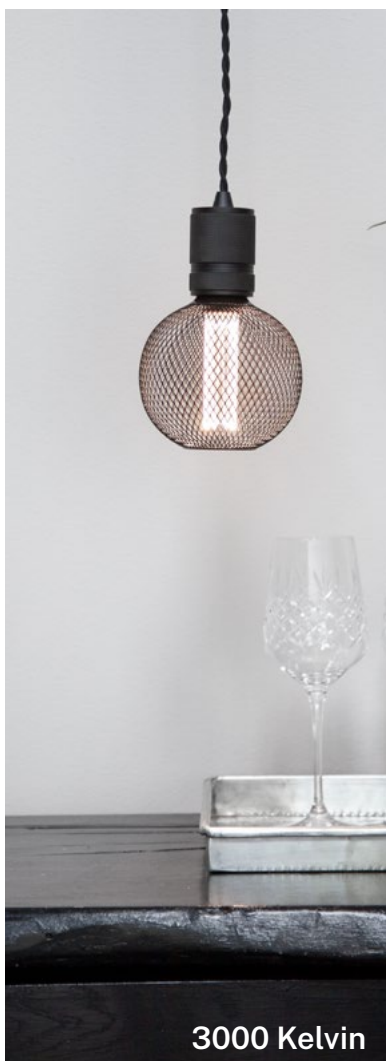

Size: Ø1,7 cm, H5 cm
Socket: G9, 5-2,5-1W LED
500/250/100 lm, 3000 K

COLORS G9 1-2-3 step 7W
Art. 935406 **3000K**

Size: Ø1,7 cm, H7 cm
Socket: G9 7-3,5-1,5W LED
700/350/150 lm, 3000 K

Colors Gitter

2000 Kelvin