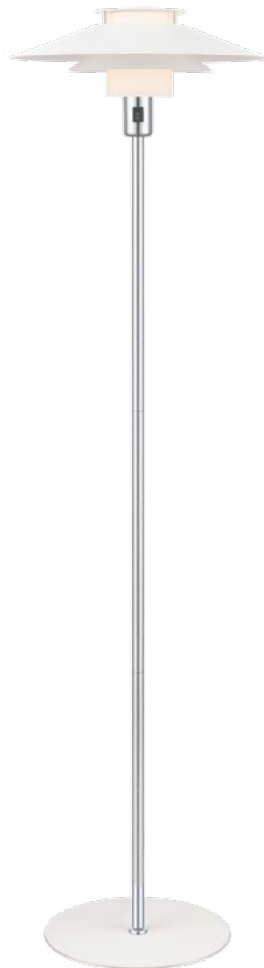

Rivoli floor lamp Ø40
White/chrome
Art. 990860

Size: Ø40 cm, H146 cm
Material: Metal, glass
Color: Black or white, chrome
Socket: E27, Max 40W excl.
Cable: 200cm plastic