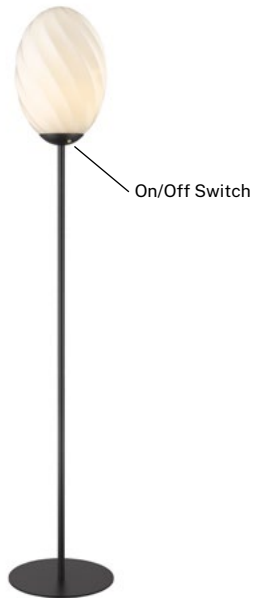

Twist floor lamp egg
Black
Art. 739486

Size: Ø25 cm, H145 cm
Material: Glass Ø25, metal
Color: Opal, black
Socket: E27, Max 40W, excl.
Cable: 200 cm textile