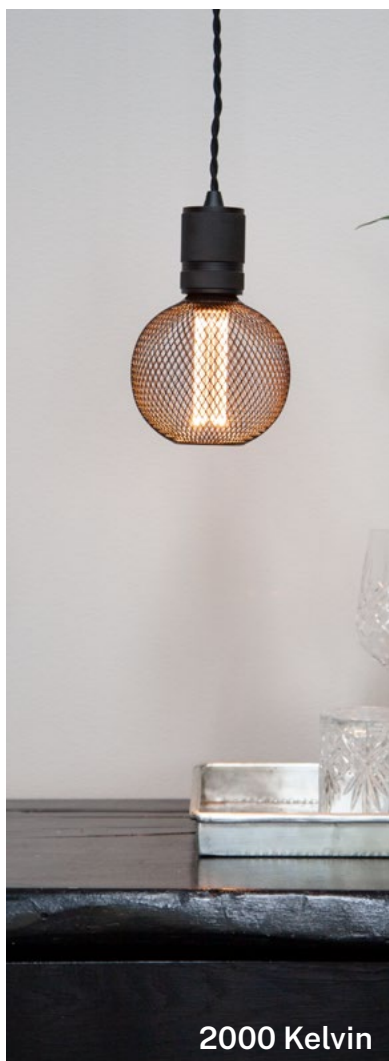

Colors Gitter

2000 Kelvin