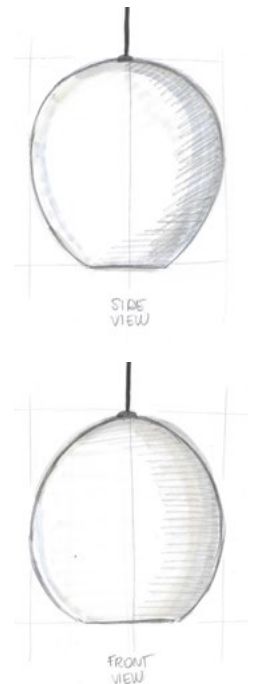

Wrong floor lamp

Opal/matt grey
Art. 742813

Size: Ø32, H150 cm
Material: Glass
Color: Opal, matt grey
Socket: E27, Max 40W excl.
Cable: 200cm textile