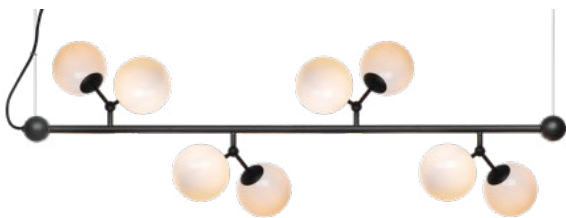

*ADJUSTABLE
TUBE/ARMS