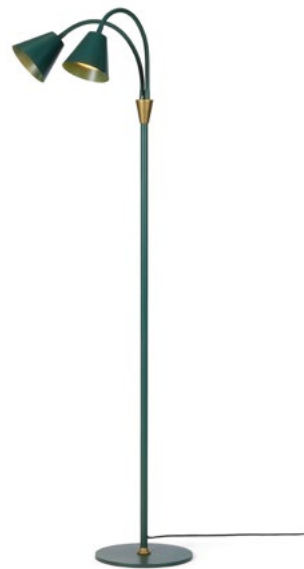

Art. 744879

Size: Ø12 cm, H135 cm
Material: Metal
Color: Warm grey and antique brass
Socket: 2 x GU10, Max 35W, excl.
Cable: 200 cm black textile

Hygge 2-arm floor lamp 230V

Maroon red

Art. 744893

Size: Ø12 cm, H135 cm
Material: Metal
Color: Maroon red and antique brass
Socket: 2 x GU10, Max 35W, excl.
Cable: 200 cm black textile

Hygge 2-arm floor lamp 230V

Graphite black

Art. 744862

Size: Ø12 cm, H135 cm
Material: Metal
Color: Graphite black and antique brass
Socket: 2 x GU10, Max 35W, excl.
Cable: 200 cm black textile

Hygge 2-arm floor lamp 230V