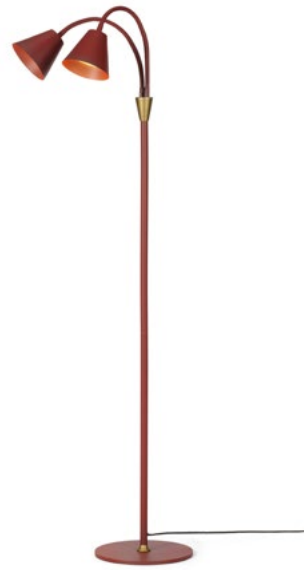

Hygge 2-arm floor lamp 230V

Maroon red

Art. 744893

Size: Ø12 cm, H135 cm
Material: Metal
Color: Maroon red and antique brass
Socket: 2 x GU10, Max 35W, excl.
Cable: 200 cm black textile