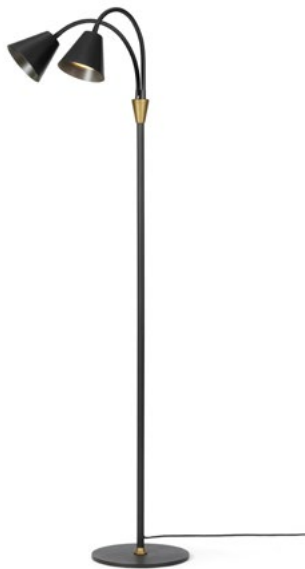

Art. 744879

Size: Ø12 cm, H135 cm
Material: Metal
Color: Warm grey and antique brass
Socket: 2 x GU10, Max 35W, excl.
Cable: 200 cm black textile

Hygge 2-arm floor lamp 230V

Maroon red

Art. 744893

Size: Ø12 cm, H135 cm
Material: Metal
Color: Maroon red and antique brass
Socket: 2 x GU10, Max 35W, excl.
Cable: 200 cm black textile

Hygge 2-arm floor lamp 230V

Graphite black

Art. 744862

Size: Ø12 cm, H135 cm
Material: Metal
Color: Graphite black and antique brass
Socket: 2 x GU10, Max 35W, excl.
Cable: 200 cm black textile

Hygge 2-arm floor lamp 230V