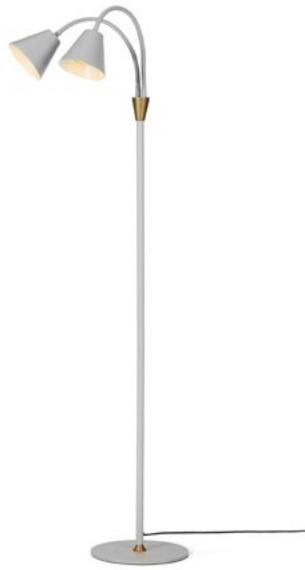

Hygge floor lamp 230V

Graphite black

Art. 744800

Size: Ø40 cm, H140 cm
Material: Metal
Color: Graphite black
Socket: 2 x E27, Max 40W, excl.
Cable: 200 cm black textile

NEW

Hygge 2-arm floor lamp 230V

Warm grey