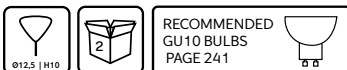

Frame Cylinder

Black/Antique brass
Art. 742455

Size: Ø6, H20 cm
Material: Metal
Color: Black, antique brass
Socket: GU10, Max 35W excl.
Cable: 250cm textile