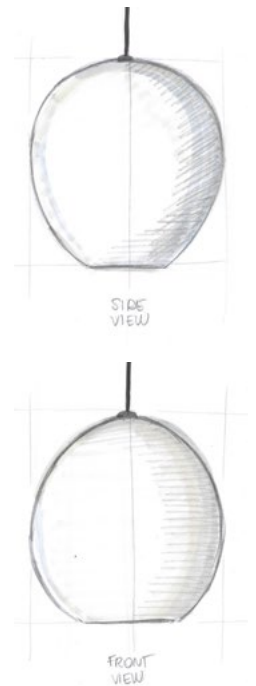

Wrong pendant Ø35

Opal/antique brass
Art. 742844

Size: Ø35, H33 cm
Material: Glass
Color: Opal, antique brass
Socket: E27, Max 40W excl.
Cable: 250cm textile

Wrong floor lamp

Opal/matt grey
Art. 742813

Size: Ø32, H150 cm
Material: Glass
Color: Opal, matt grey
Socket: E27, Max 40W excl.
Cable: 200cm textile