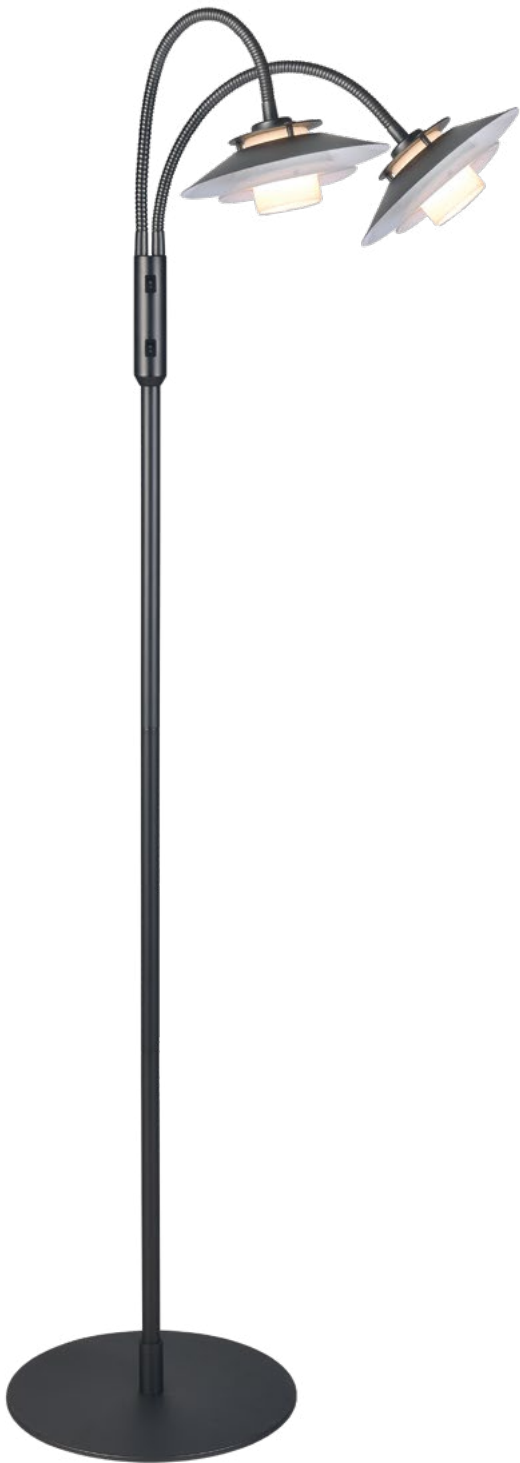

1123 floor lamp Ø18
Gun black
Art. 733361

Size: Ø18 cm, H129
Material: Metal, glass
Color: Gun Black
Socket: 2 x G9 max 18W excl.
Cable: 200 cm black textile