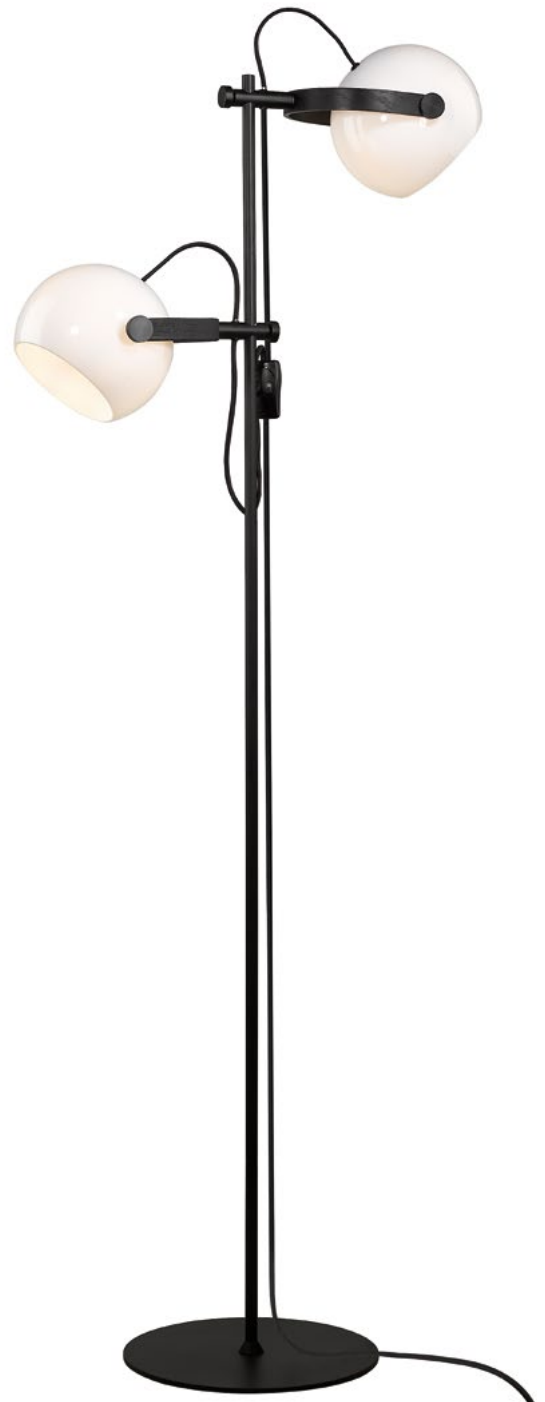

### DC wall lamp Ø12

Opal  
Art. 734115

**Size:** Ø12 cm, H10 cm  
**Material:** Acrylic, wood  
**Color:** Opalic, black painted oak  
**Socket:** G9, Max 10W excl.  
**Cable:** 200 cm textile

### DC wall lamp Ø18

Opal  
Art. 734153

**Size:** Ø18 cm, H52 cm  
**Material:** Acrylic, wood  
**Color:** Opalic, black painted oak  
**Socket:** E27, Max 40W excl.  
**Cable:** 150 cm textile