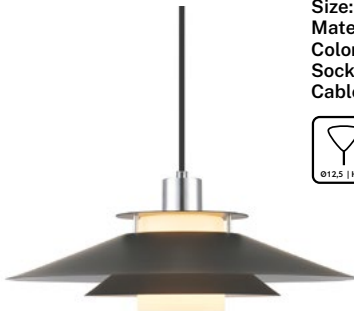

Rivoli pendant Ø40

Black/chrome

Art. 990808

Size: Ø40 cm, H15 cm
Material: Metal glass
Color: Black, chrome
Socket: E27, Max 40W excl.
Cable: 200 cm textile