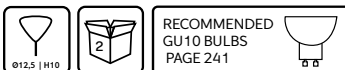

Frame Cylinder

Black/Antique brass
Art. 742455

Size: Ø6, H20 cm
Material: Metal
Color: Black, antique brass
Socket: GU10, Max 35W excl.
Cable: 250cm textile