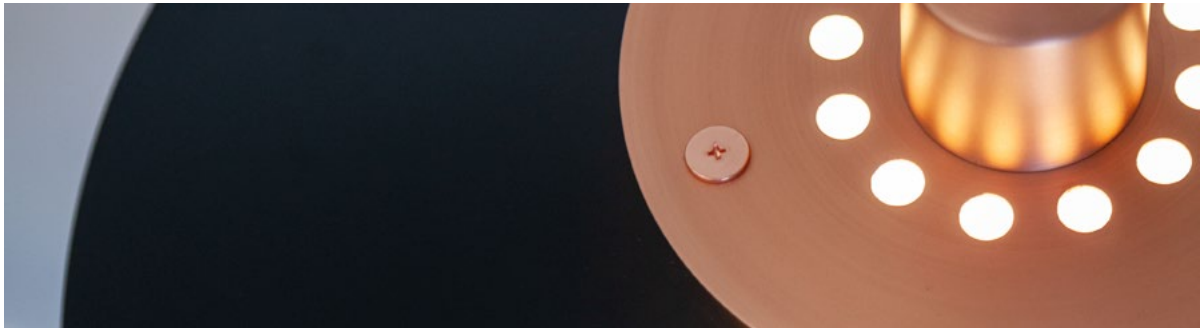

## Rivoli

Rivoli is a family of lamps designed to achieve a light source that can illuminate both upward and downward, while maintaining a classic, Scandinavian look.

Designed by Michael Waltersdorff