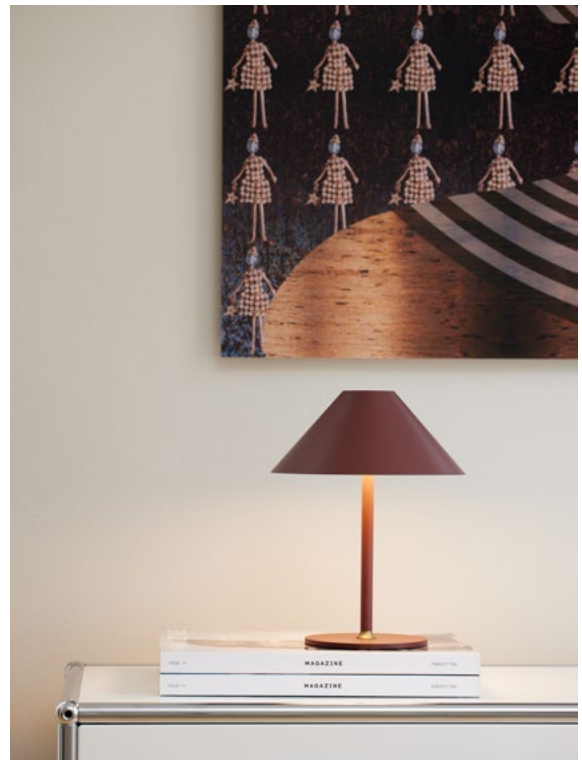

NEW

Hygge battery table lamp Ø19

Warm grey
Art. 801008

Size: Ø19, H25 cm
Material: Plastic, metal
Color: Warm grey, antique brass
Light: 3 Watt, dimmable
Battery: 4000 mAh (5 to 7 hours)
Outdoor: yes, IP54