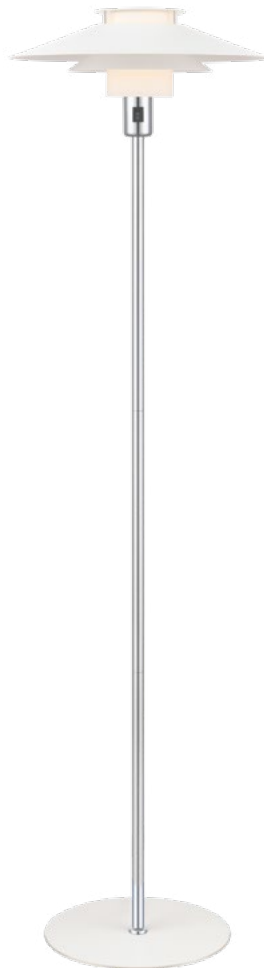

Size: Ø24 cm, H30 cm
Material: Metal, brass
Color: Black, antique brass
Socket: G9, Max 28W excl.
Cable: 200 cm plastic

Rivoli table lamp Ø24

Black/chrome

Art. 990730

Size: Ø24 cm, H30 cm
Material: Metal, glass
Color: Black, chrome
Socket: G9, Max 28W excl.
Cable: 200 cm plastic