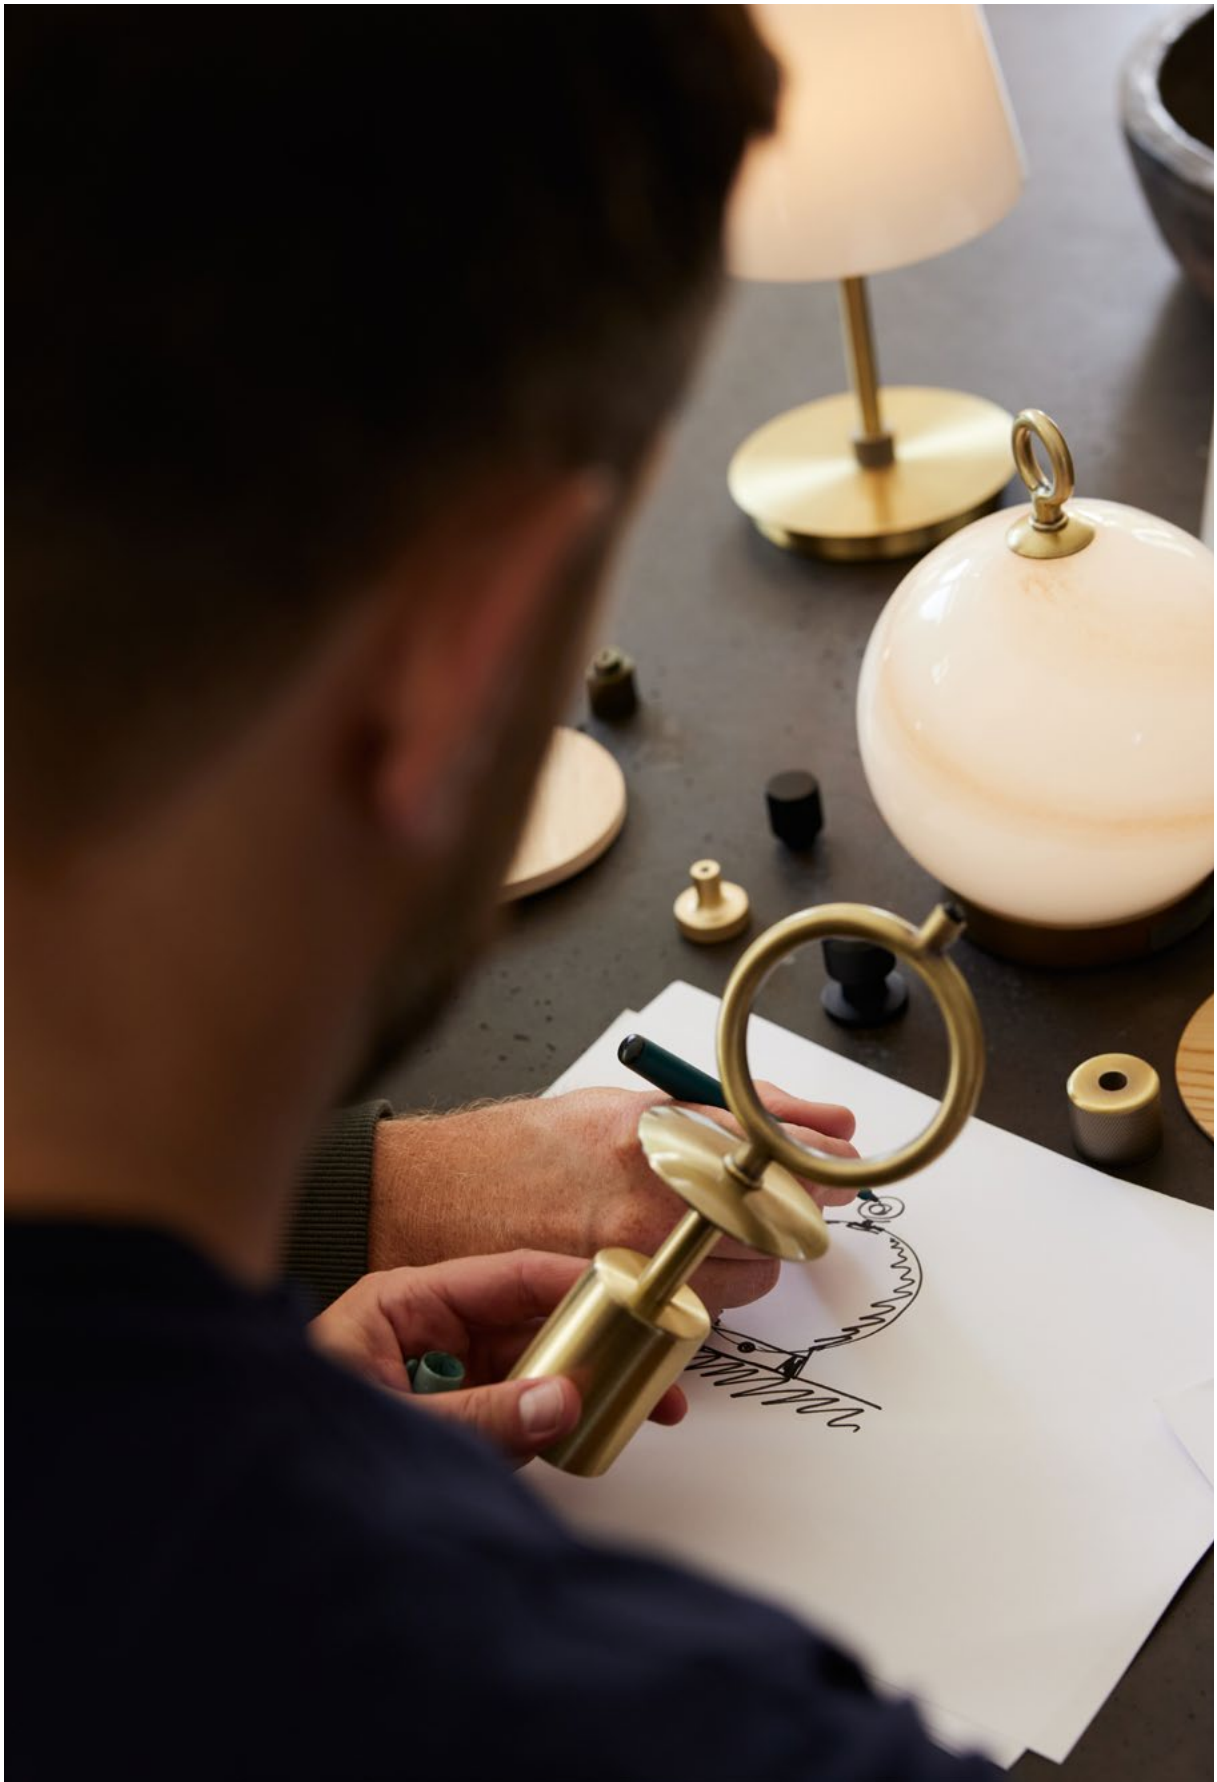

Size: Ø1,60 cm, H3,5 cm
Material: Metal
Color: Chrome

Lock
(for textile cable)
Gold
Art. 912605

Size: Ø1,60 cm, H3,5 cm
Material: Metal
Color: Gold

Lock
(for textile cable)
Black
Art. 912582

Size: Ø1,60 cm, H3,5 cm
Material: Metal
Color: Black