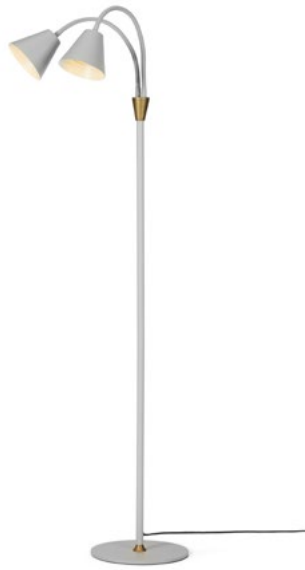

Hygge floor lamp 230V

Graphite black

Art. 744800

Size: Ø40 cm, H140 cm
Material: Metal
Color: Graphite black
Socket: 2 x E27, Max 40W, excl.
Cable: 200 cm black textile

NEW

Hygge 2-arm floor lamp 230V

Warm grey

Art. 744879

Size: Ø12 cm, H135 cm
Material: Metal
Color: Warm grey and antique brass
Socket: 2 x GU10, Max 35W, excl.
Cable: 200 cm black textile

Hygge 2-arm floor lamp 230V

Maroon red

Art. 744893

Size: Ø12 cm, H135 cm
Material: Metal
Color: Maroon red and antique brass
Socket: 2 x GU10, Max 35W, excl.
Cable: 200 cm black textile