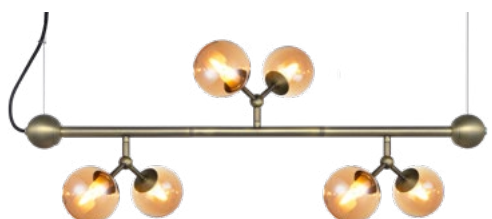

Atom Horizontal Chandelier (Small)
Smoke / Opal / Amber

Art. 738762 / 738755 / 738779

Size: Ø31, L80 cm
Material: Glass Ø10 cm, metal
Color: Smoke, black / Opal, black / Amber, antique brass
Socket: 6 x G9, Max 28W excl.
Cable: 500 cm textile