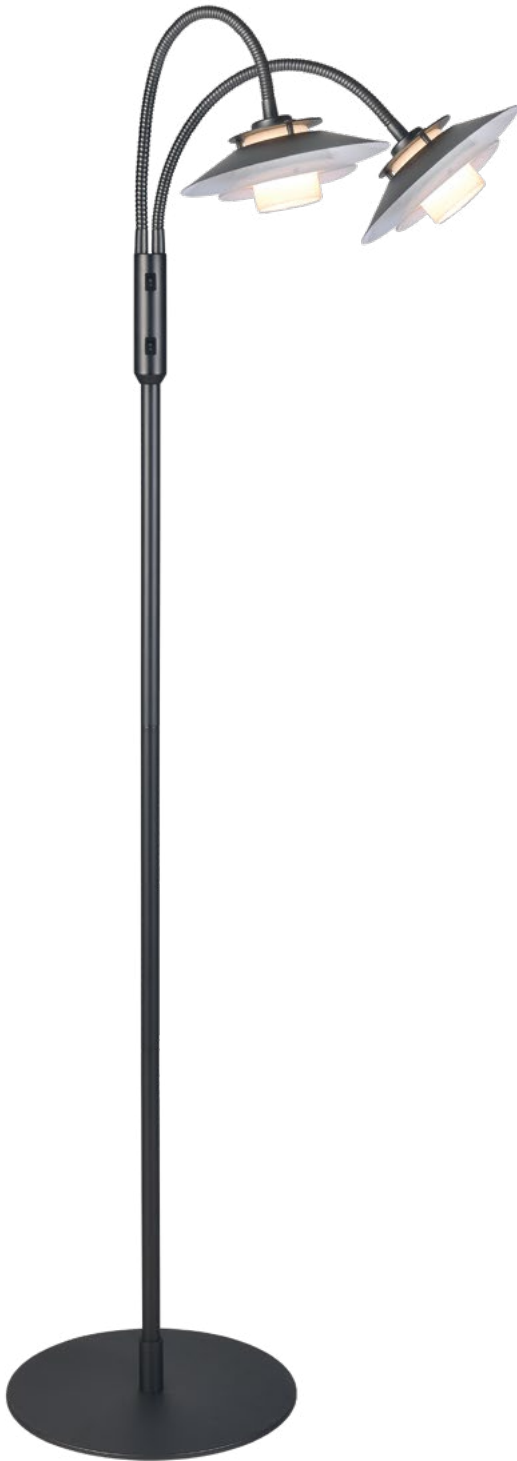

Designed by Michael Waltersdorff

1123 floor Ø18

Antique brass
Art. 738502

Size: Ø18 cm, H129 cm
Material: Metal, glass
Color: Antique brass
Socket: 2 x G9 max 18W excl.
Cable: 200 cm black textile

1123 table lamp Ø18

Antique brass
Art. 738496

Size: Ø18 cm, H28 cm
Material: Metal, glass
Color: Antique brass
Socket: G9 Max 18W
Cable: 200 cm black textile

1123 pendant Ø18

Antique brass
Art. 738472

Size: Ø18 cm, H22 cm
Material: Metal
Color: Antique brass
Socket: G9 Max 28W excl.
Cable: 250 cm black textile

1123 pendant Ø40

Antique brass
Art. 738489

Size: Ø40 cm, H23 cm
Material: Metal, glass
Color: Antique brass
Socket: E27 Max 40W excl.
Cable: 250 cm black textile

1123 floor lamp Ø18

Gun black

Art. 733361

Size: Ø18 cm, H129
Material: Metal, glass
Color: Gun Black
Socket: 2 x G9 max 18W excl.
Cable: 200 cm black textile