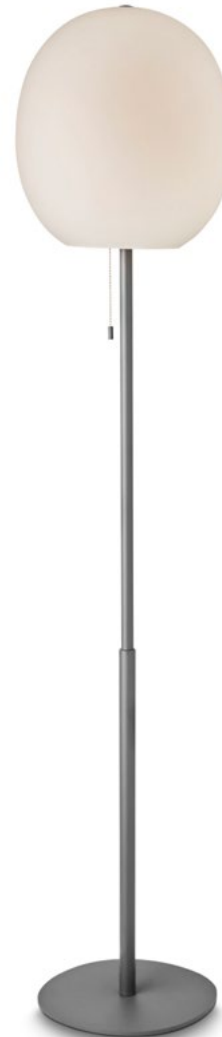

Wrong floor lamp

Opal/matt grey
Art. 742813

Size: Ø32, H150 cm
Material: Glass
Color: Opal, matt grey
Socket: E27, Max 40W excl.
Cable: 200cm textile