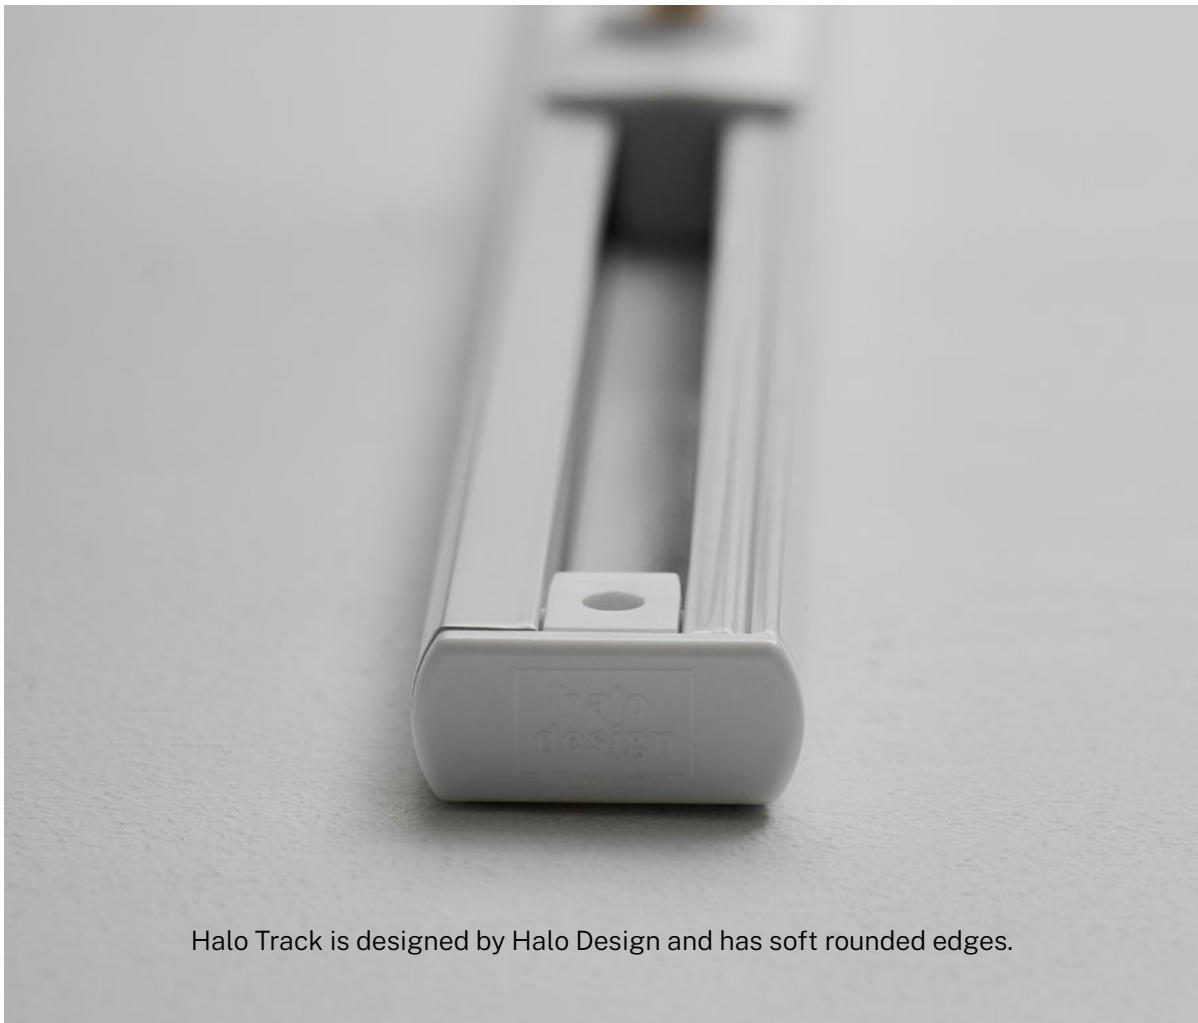

## Halo Track 230V

Halo Track is designed by Halo Design and has soft rounded edges.

**Track 1,2 m**  
White  
Art. 720019

**Size:** W4 cm, H1,7 cm, L120 cm  
**Material:** Alu  
**Color:** White  
**Power:** 230V 1F Track  
**Profile:** Oval  
**Included:** Live & end