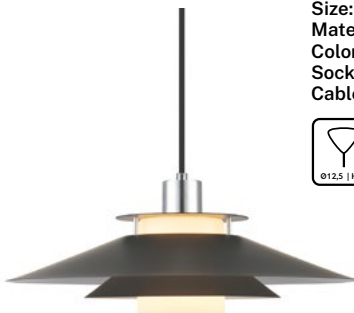

Rivoli pendant Ø40

Black/chrome

Art. 990808

Size: Ø40 cm, H15 cm
Material: Metal glass
Color: Black, chrome
Socket: E27, Max 40W excl.
Cable: 200 cm textile