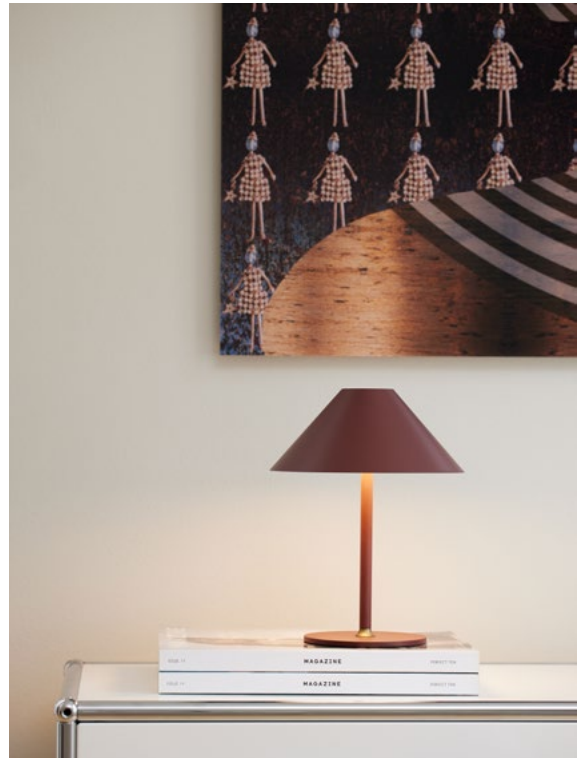

Hygge battery table lamp Ø19

Maroon red
Art. 801022

Size: Ø19, H25 cm
Material: Plastic, metal
Color: Maroon red, antique brass
Light: 3 Watt, dimmable
Battery: 4000 mAh (5 to 7 hours)
Outdoor: yes, IP54