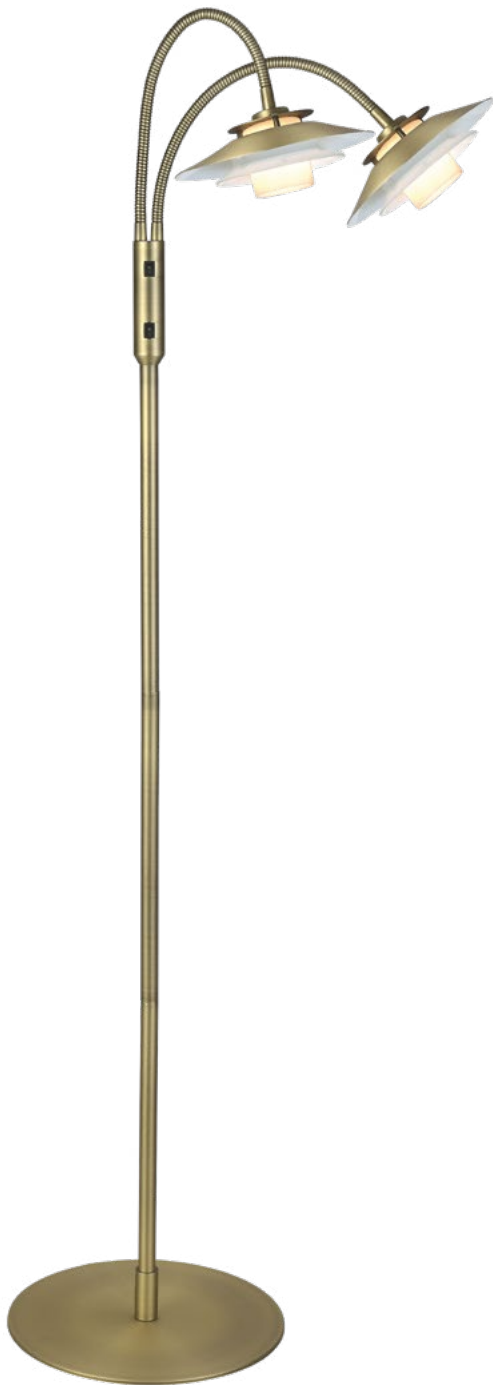

1123 floor Ø18

Antique brass
Art. 738502

Size: Ø18 cm, H129 cm
Material: Metal, glass
Color: Antique brass
Socket: 2 x G9 max 18W excl.
Cable: 200 cm black textile