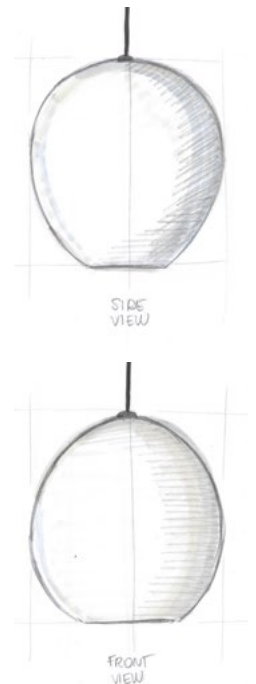

Wrong pendant Ø35

Opal/antique brass
Art. 742844

Size: Ø35, H33 cm
Material: Glass
Color: Opal, antique brass
Socket: E27, Max 40W excl.
Cable: 250cm textile

Wrong floor lamp

Opal/matt grey
Art. 742813

Size: Ø32, H150 cm
Material: Glass
Color: Opal, matt grey
Socket: E27, Max 40W excl.
Cable: 200cm textile