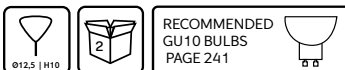

Size: Ø6, H20 cm
Material: Metal
Color: Black, antique brass
Socket: GU10, Max 35W excl.
Cable: 250cm textile