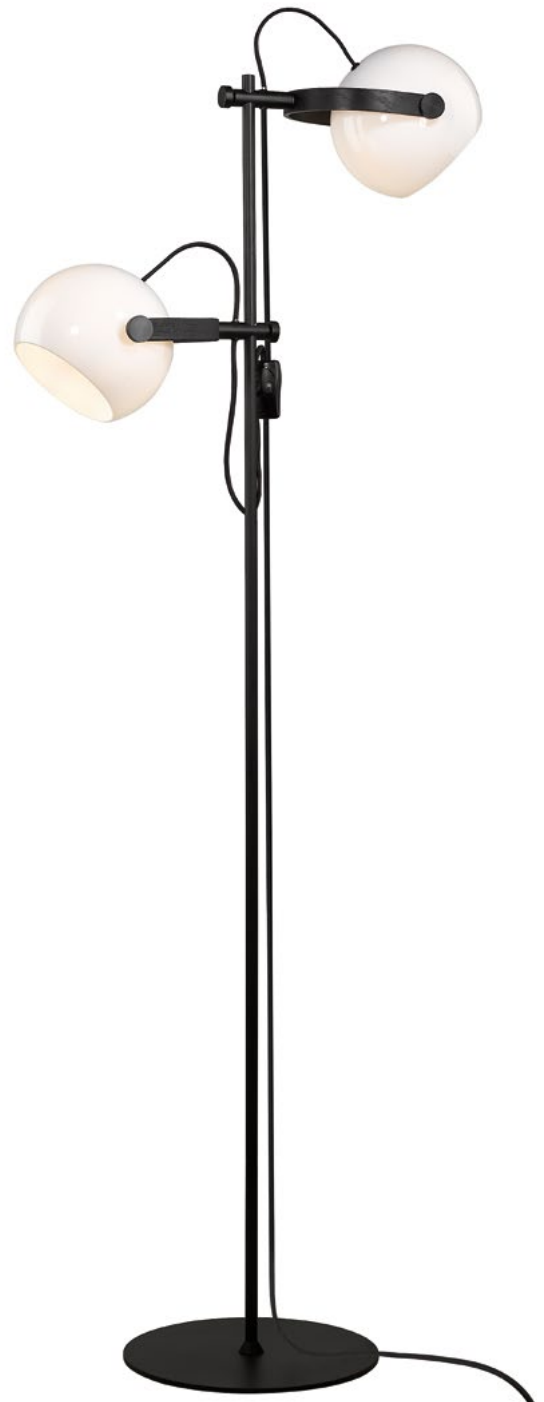

### DC wall lamp Ø12

Opal  
Art. 734115

**Size:** Ø12 cm, H10 cm  
**Material:** Acrylic, wood  
**Color:** Opalic, black painted oak  
**Socket:** G9, Max 10W excl.  
**Cable:** 200 cm textile

### DC wall lamp Ø18

Opal  
Art. 734153

**Size:** Ø18 cm, H52 cm  
**Material:** Acrylic, wood  
**Color:** Opalic, black painted oak  
**Socket:** E27, Max 40W excl.  
**Cable:** 150 cm textile