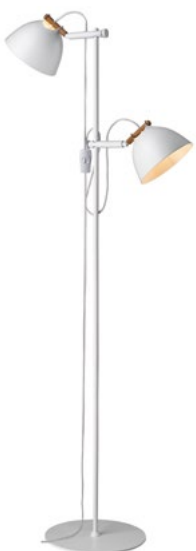

Århus Ø18

White

Art. 738229

Size: Ø18 cm, H150 cm
Material: Metal, mahogany
Color: White
Socket: 2xG9, Max 28W
Cable: 150 cm textile

RECOMMENDED
G9 BULBS
PAGE 226