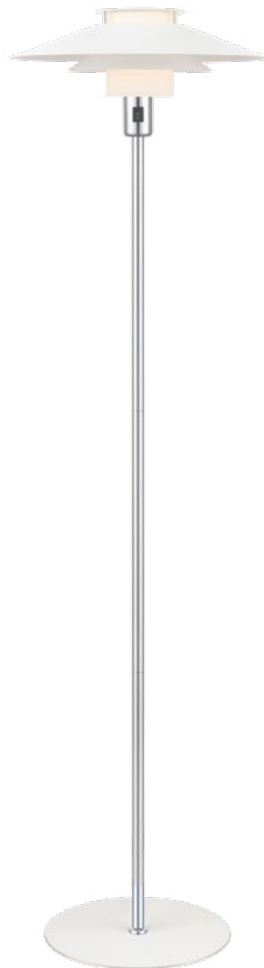

Rivoli floor lamp Ø40

White/chrome

Art. 990860

Size: Ø40 cm, H146 cm
Material: Metal, glass
Color: Black or white, chrome
Socket: E27, Max 40W excl.
Cable: 200cm plastic