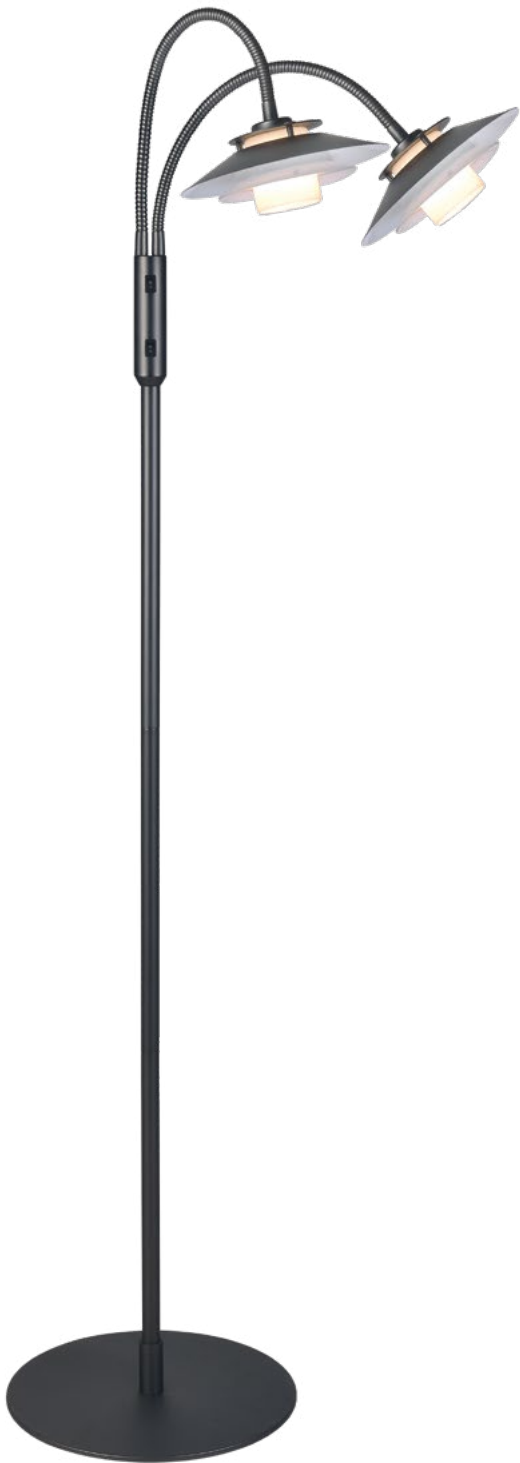

Designed by Michael Waltersdorff

1123 floor Ø18

Antique brass
Art. 738502

Size: Ø18 cm, H129 cm
Material: Metal, glass
Color: Antique brass
Socket: 2 x G9 max 18W excl.
Cable: 200 cm black textile

1123 table lamp Ø18

Antique brass
Art. 738496

Size: Ø18 cm, H28 cm
Material: Metal, glass
Color: Antique brass
Socket: G9 Max 18W
Cable: 200 cm black textile

1123 pendant Ø18

Antique brass
Art. 738472

Size: Ø18 cm, H22 cm
Material: Metal
Color: Antique brass
Socket: G9 Max 28W excl.
Cable: 250 cm black textile

1123 pendant Ø40

Antique brass
Art. 738489

Size: Ø40 cm, H23 cm
Material: Metal, glass
Color: Antique brass
Socket: E27 Max 40W excl.
Cable: 250 cm black textile

1123 floor lamp Ø18

Gun black

Art. 733361

Size: Ø18 cm, H129
Material: Metal, glass
Color: Gun Black
Socket: 2 x G9 max 18W excl.
Cable: 200 cm black textile