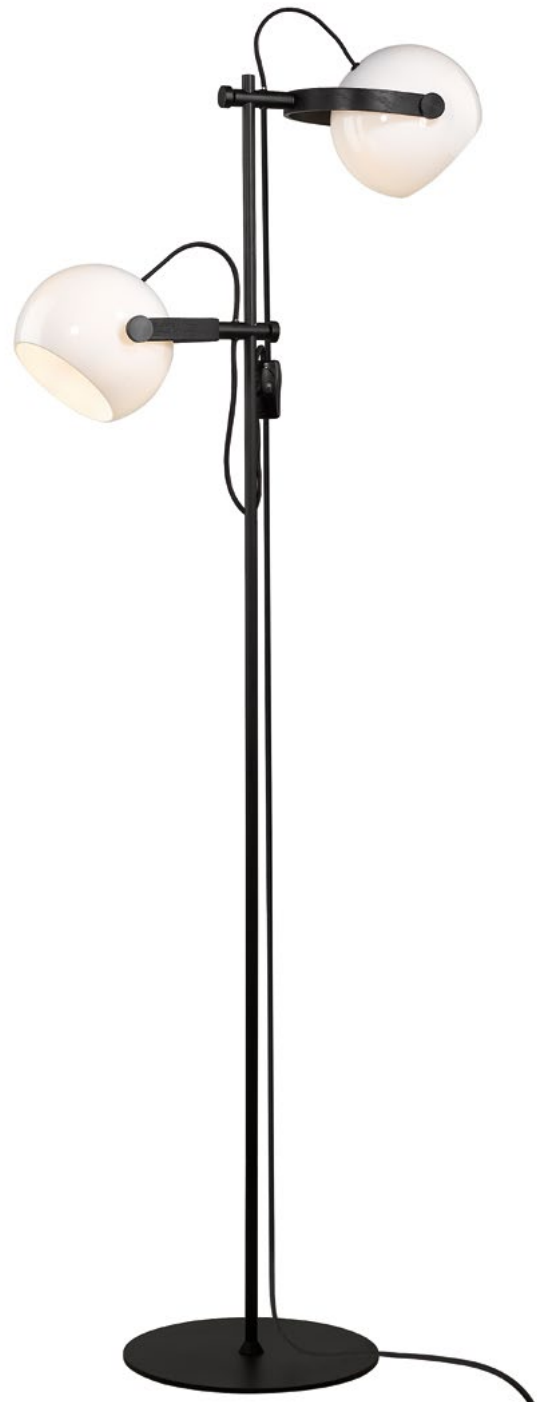

DC wall lamp Ø12

Opal
Art. 734115

Size: Ø12 cm, H10 cm
Material: Acrylic, wood
Color: Opalic, black painted oak
Socket: G9, Max 10W excl.
Cable: 200 cm textile

DC wall lamp Ø18

Opal
Art. 734153

Size: Ø18 cm, H52 cm
Material: Acrylic, wood
Color: Opalic, black painted oak
Socket: E27, Max 40W excl.
Cable: 150 cm textile

DC floor lamp Ø18

Opal
Art. 734276

Size: Ø18 cm, H150 cm
Material: Acrylic, wood
Color: Opalic, black painted oak
Socket: 2 x E27, Max 40W excl.
Cable: 150 cm textile

Oslo

Oslo is a simple and elegant family of lamps made of metal and oak wood. The combination of the materials gives the lamps a minimalistic and Scandinavian look.