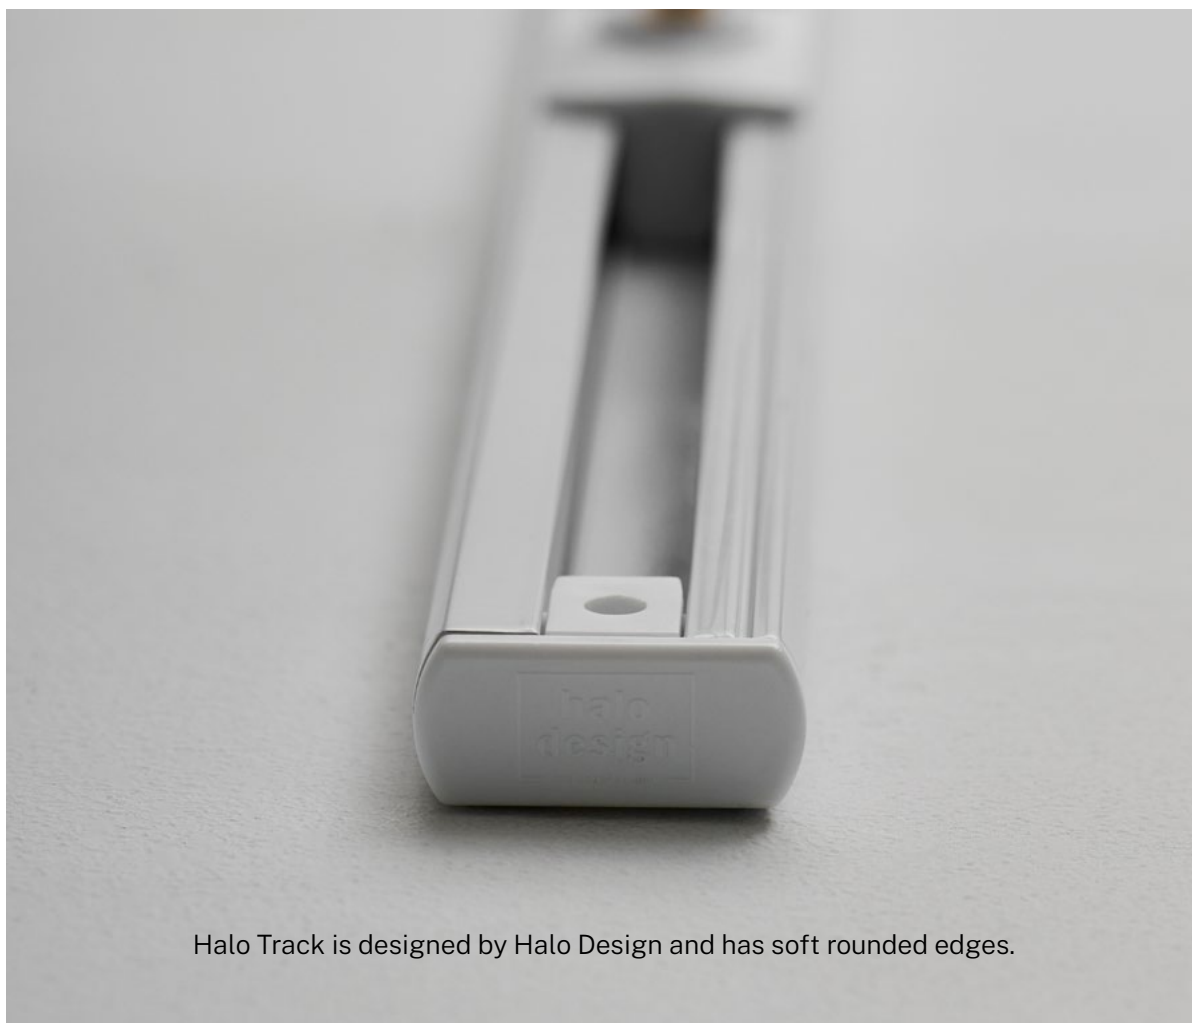

Halo Track 230V

Halo Track is designed by Halo Design and has soft rounded edges.