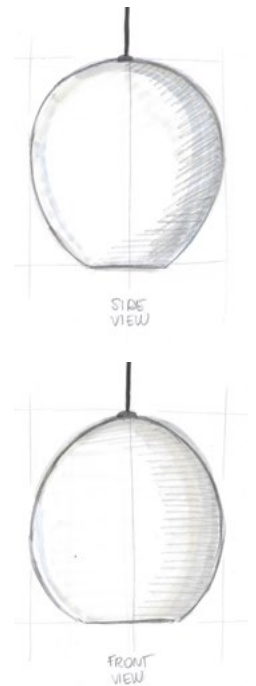

Wrong floor lamp

Opal/matt grey
Art. 742813

Size: Ø32, H150 cm
Material: Glass
Color: Opal, matt grey
Socket: E27, Max 40W excl.
Cable: 200cm textile