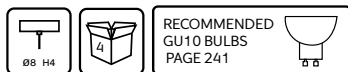

Size: Ø8, H16 cm
Material: Metal
Color: Black, antique brass
Socket: GU10, Max 35W excl.
Cable: 250cm textile

Torch wall lamp
Black/antique brass
Art. 743520