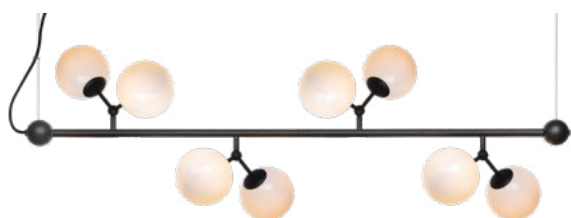

*ADJUSTABLE
TUBE/ARMS

Atom Horizontal Chandelier (Large)
Smoke / Opal / Amber

Art. 738793 / 738786 / 738809

Size: Ø37, L123 cm
Material: Glass Ø12,5 cm, metal
Color: Smoke, black / Opal, black / Amber, antique brass
Socket: 8 x G9, Max 28W excl.
Cable: 500 cm textile