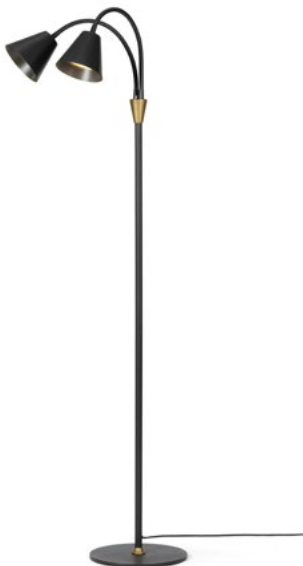

Art. 744879

Size: Ø12 cm, H135 cm
Material: Metal
Color: Warm grey and antique brass
Socket: 2 x GU10, Max 35W, excl.
Cable: 200 cm black textile

Hygge 2-arm floor lamp 230V

Maroon red

Art. 744893

Size: Ø12 cm, H135 cm
Material: Metal
Color: Maroon red and antique brass
Socket: 2 x GU10, Max 35W, excl.
Cable: 200 cm black textile

Hygge 2-arm floor lamp 230V

Graphite black

Art. 744862

Size: Ø12 cm, H135 cm
Material: Metal
Color: Graphite black and antique brass
Socket: 2 x GU10, Max 35W, excl.
Cable: 200 cm black textile

Hygge 2-arm floor lamp 230V