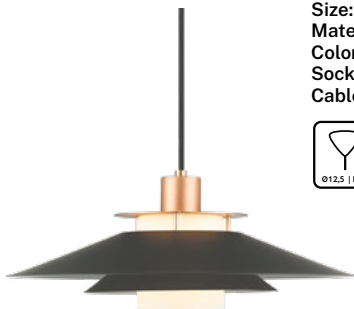

Rivoli pendant Ø40

Black/brushed copper

Art. 990785

Size: Ø40 cm, H15 cm
Material: Metal
Color: Black, brushed copper
Socket: E27, Max 40W excl.
Cable: 200 cm textile