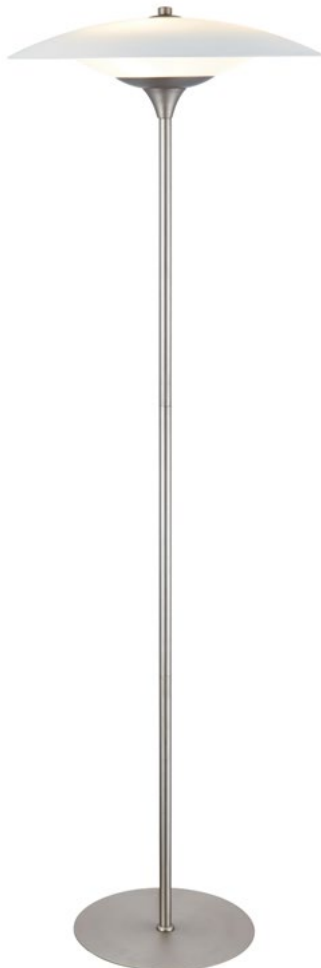

Baroni floor lamp
Art. 107701

Size: Ø46 cm, H150 cm
Material: Glass, metal
Color: Opal, brushed steel
Socket: 3 x G9, Max 28W excl.
Cable: 200 cm textile