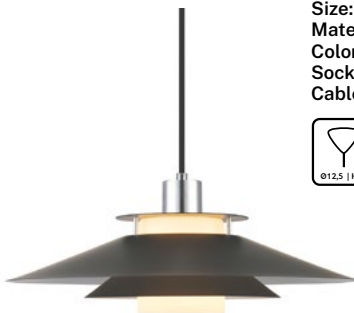

Designed by Michael Waltersdorff

Rivoli pendant Ø40

White/chrome

Art. 990792

Size: Ø40 cm, H15 cm
Material: Metal glass
Color: White, chrome
Socket: E27, Max 40W excl.
Cable: 200 cm textile

Rivoli pendant Ø40