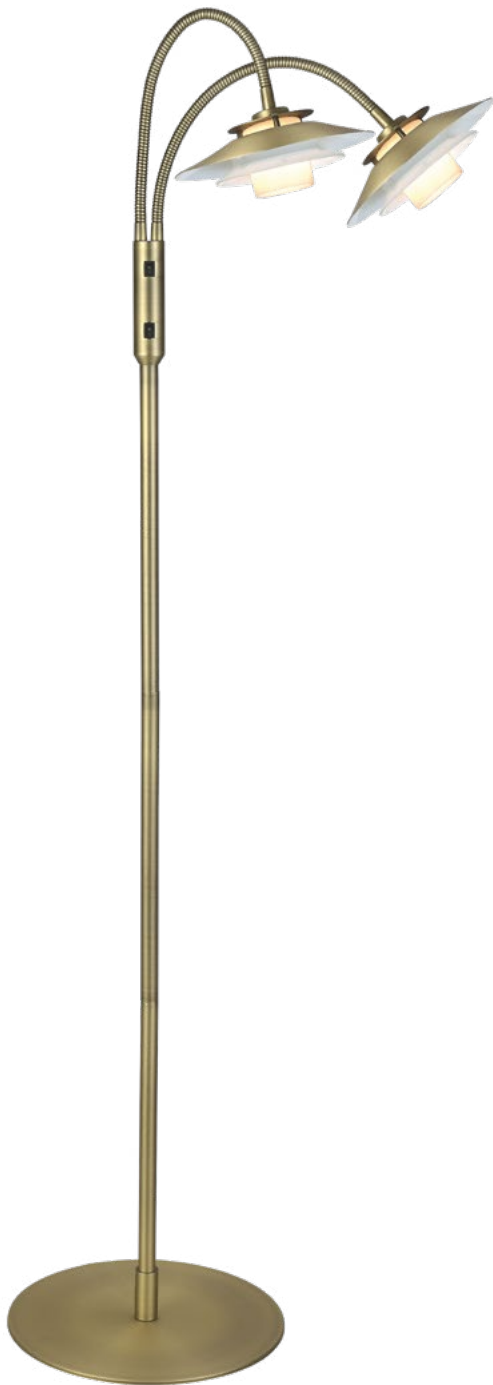

Designed by Michael Waltersdorff

1123 floor Ø18

Antique brass
Art. 738502

Size: Ø18 cm, H129 cm
Material: Metal, glass
Color: Antique brass
Socket: 2 x G9 max 18W excl.
Cable: 200 cm black textile

1123 table lamp Ø18