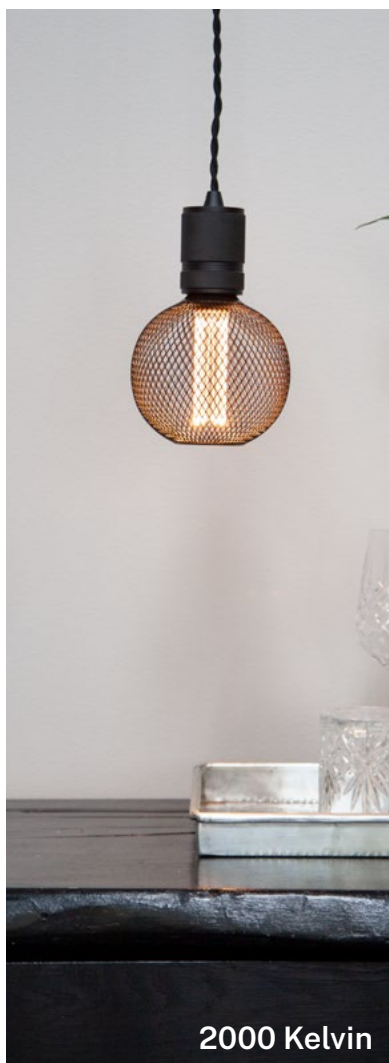

Colors Gitter

2000 Kelvin