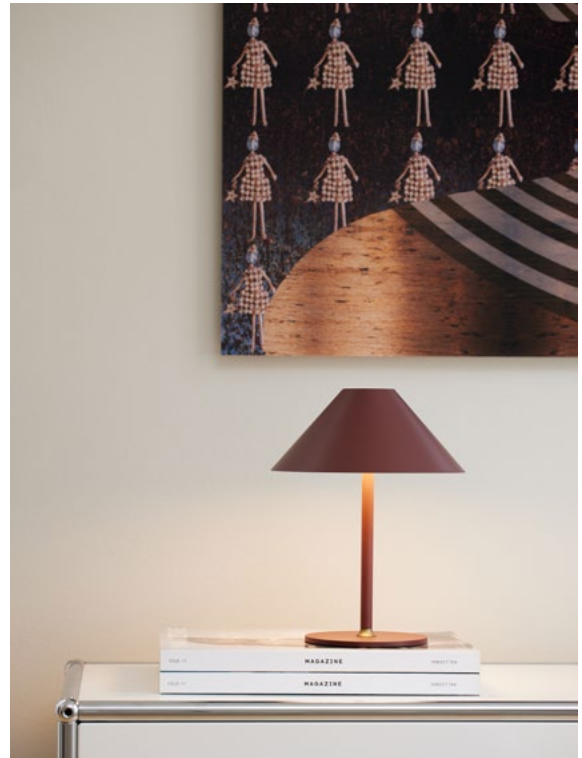

NEW

Hygge battery table lamp Ø19

Warm grey
Art. 801008

Size: Ø19, H25 cm
Material: Plastic, metal
Color: Warm grey, antique brass
Light: 3 Watt, dimmable
Battery: 4000 mAh (5 to 7 hours)
Outdoor: yes, IP54