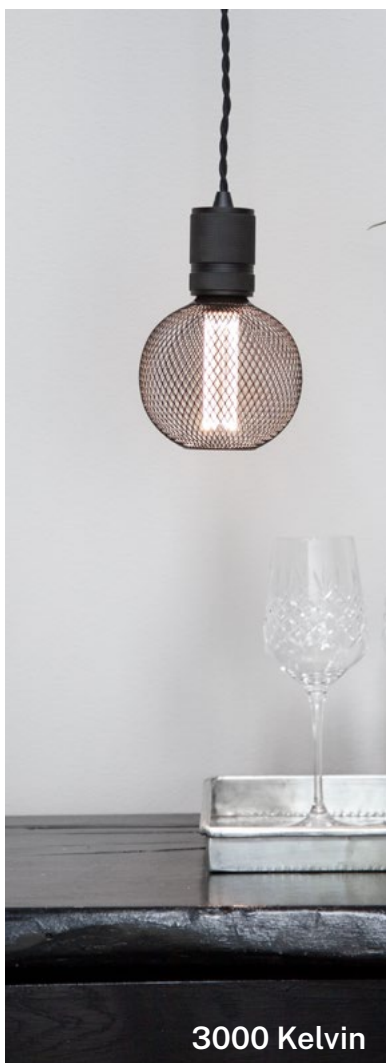

2000 Kelvin