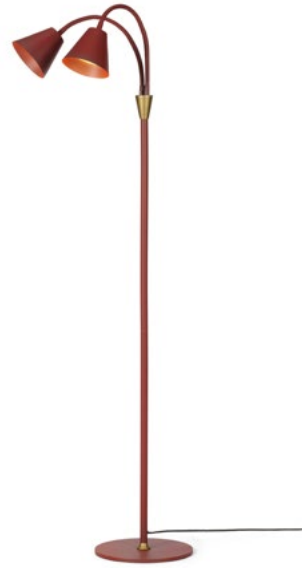

Hygge 2-arm floor lamp 230V

Maroon red

Art. 744893

Size: Ø12 cm, H135 cm
Material: Metal
Color: Maroon red and antique brass
Socket: 2 x GU10, Max 35W, excl.
Cable: 200 cm black textile