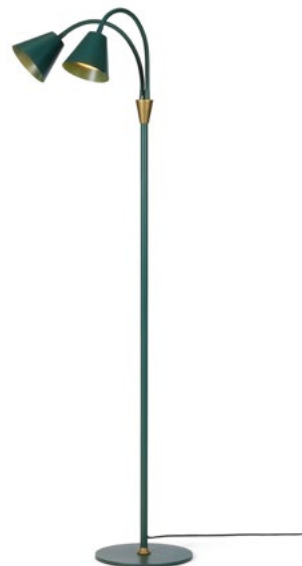

Art. 744879

Size: Ø12 cm, H135 cm
Material: Metal
Color: Warm grey and antique brass
Socket: 2 x GU10, Max 35W, excl.
Cable: 200 cm black textile

Hygge 2-arm floor lamp 230V

Maroon red

Art. 744893

Size: Ø12 cm, H135 cm
Material: Metal
Color: Maroon red and antique brass
Socket: 2 x GU10, Max 35W, excl.
Cable: 200 cm black textile

Hygge 2-arm floor lamp 230V

Graphite black

Art. 744862

Size: Ø12 cm, H135 cm
Material: Metal
Color: Graphite black and antique brass
Socket: 2 x GU10, Max 35W, excl.
Cable: 200 cm black textile

Hygge 2-arm floor lamp 230V