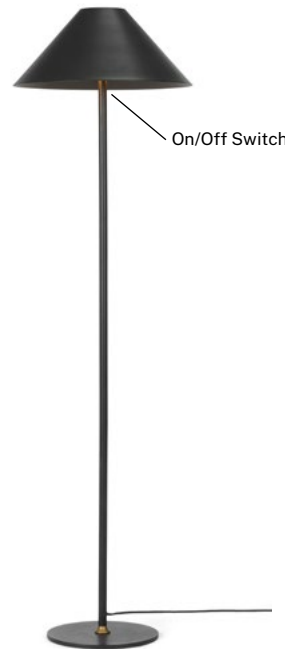

Art. 744756

Size: Ø24 cm, H35 cm
Material: Metal
Color: Graphite black
Socket: G9, Max 28W, excl.
Cable: 180 cm black textile with inline dimmer

Hygge floor lamp 230V

Warm grey

Art. 744817

Size: Ø40 cm, H140 cm
Material: Metal
Color: Warm grey
Socket: 2 x E27, Max 40W, excl.
Cable: 200 cm black textile