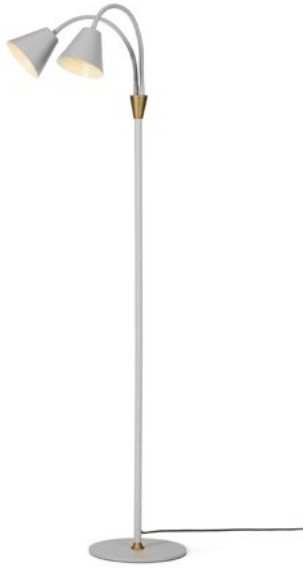

Hygge floor lamp 230V

Graphite black

Art. 744800

Size: Ø40 cm, H140 cm
Material: Metal
Color: Graphite black
Socket: 2 x E27, Max 40W, excl.
Cable: 200 cm black textile

NEW

Hygge 2-arm floor lamp 230V

Warm grey