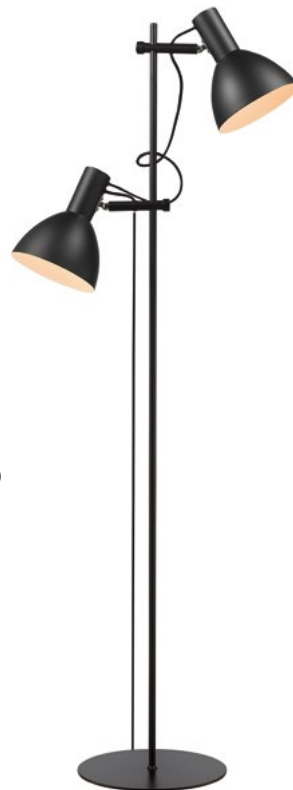

Baltimore wall lamp

Black
Art. 716555

Size: Ø18 cm, H50 cm
Material: Metal
Color: Black
Socket: E27, Max 40W excl.
Cable: 200 cm textile

Baltimore floor lamp

Black
Art. 716562

Size: Ø18 cm, H132 cm
Material: Metal
Color: Black
Socket: E27, Max 40W excl.
Cable: 200 cm textile

Baltimore floor lamp

Black
Art. 716579

Size: Ø18 cm, H150 cm
Material: Metal
Color: Black
Socket: 2 x E27, Max 40W excl.
Cable: 150 cm textile

Angora

Angora floor lamp
Antique brass
Art. 739936

Size: Ø14 cm, H110-150 cm
Material: Metal
Color: Antique brass
Socket: E27, Max 40W excl.
Cable: 200 cm plastic
Extra: Height adjustable