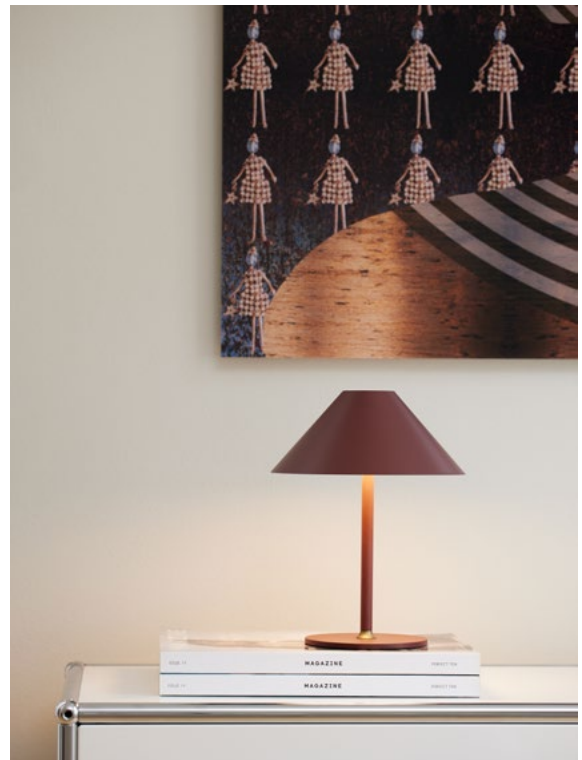

Hygge battery table lamp Ø19

Maroon red
Art. 801022

Size: Ø19, H25 cm
Material: Plastic, metal
Color: Maroon red, antique brass
Light: 3 Watt, dimmable
Battery: 4000 mAh (5 to 7 hours)
Outdoor: yes, IP54