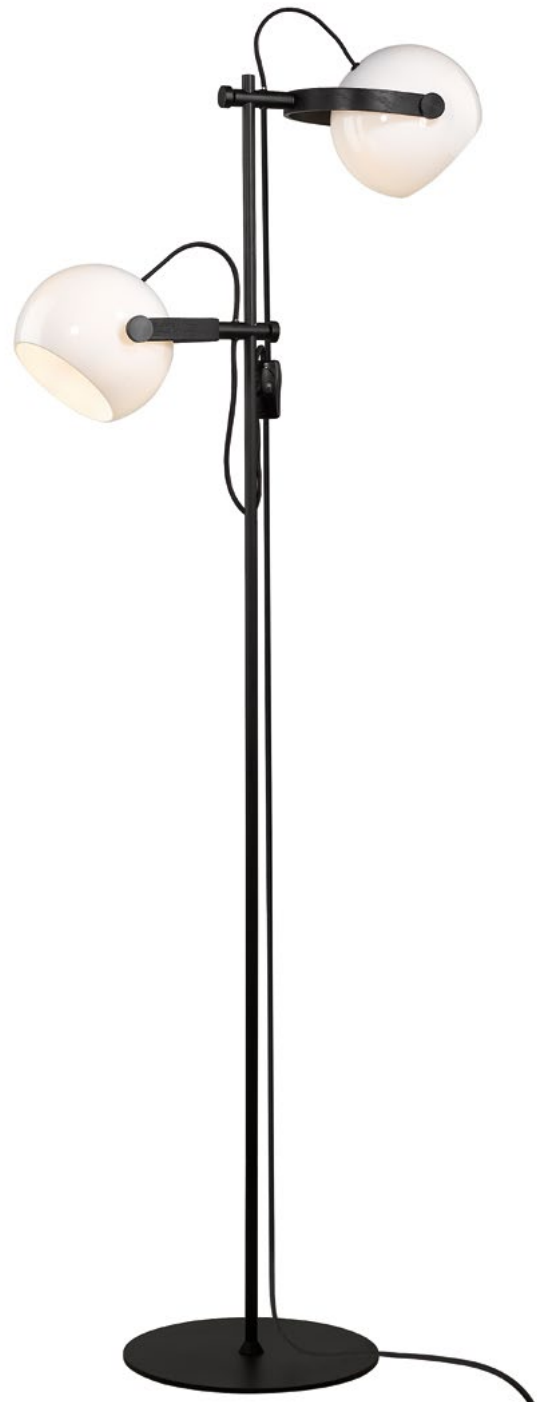

### DC wall lamp Ø18

Opal  
Art. 734153

**Size:** Ø18 cm, H52 cm  
**Material:** Acrylic, wood  
**Color:** Opalic, black painted oak  
**Socket:** E27, Max 40W excl.  
**Cable:** 150 cm textile