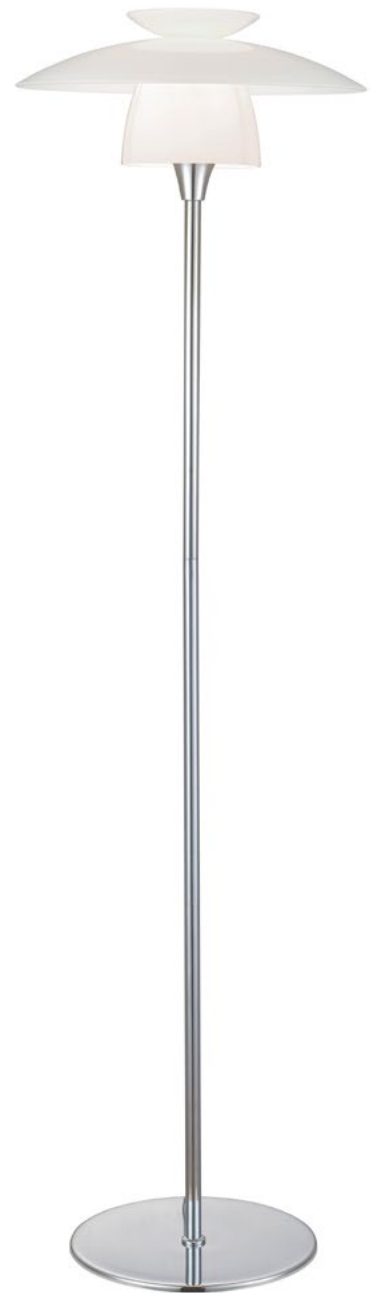

Scandinavia floor lamp Ø40

Opal

Art. 733699

Size: Ø40 cm, H150 cm
Material: Glass, metal
Color: Opal, chrome
Socket: E27, Max 40W excl.
Cable: 200 cm black textile