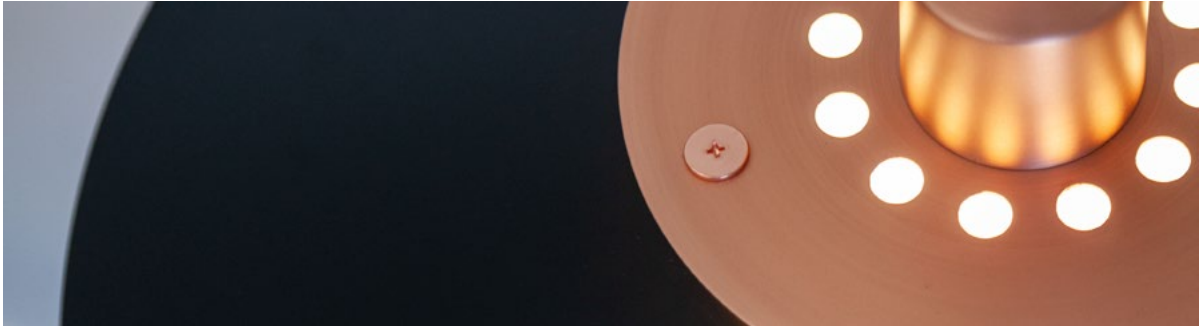

## Rivoli

Rivoli is a family of lamps designed to achieve a light source that can illuminate both upward and downward, while maintaining a classic, Scandinavian look.

Designed by Michael Waltersdorff

**Rivoli pendant Ø40**