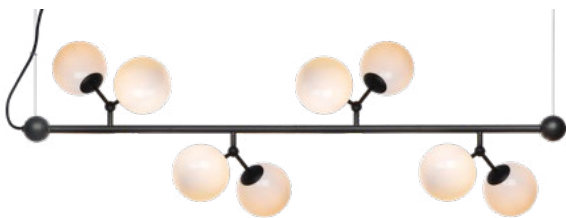

  
\*ADJUSTABLE  
TUBE/ARMS

**Atom Horizontal Chandelier (Small)**  
Smoke / Opal / Amber

Art. 738762 / 738755 / 738779

**Size:** Ø31, L80 cm  
**Material:** Glass Ø10 cm, metal  
**Color:** Smoke, black / Opal, black / Amber, antique brass  
**Socket:** 6 x G9, Max 28W excl.  
**Cable:** 500 cm textile