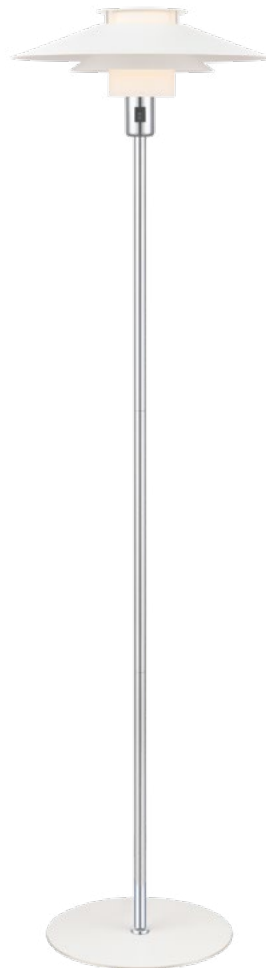

Rivoli floor lamp Ø40
White/chrome
Art. 990860

Size: Ø40 cm, H146 cm
Material: Metal, glass
Color: Black or white, chrome
Socket: E27, Max 40W excl.
Cable: 200cm plastic