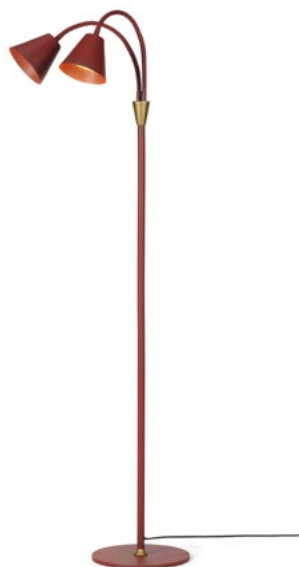

Hygge 2-arm floor lamp 230V

Maroon red

Art. 744893

Size: Ø12 cm, H135 cm
Material: Metal
Color: Maroon red and antique brass
Socket: 2 x GU10, Max 35W, excl.
Cable: 200 cm black textile