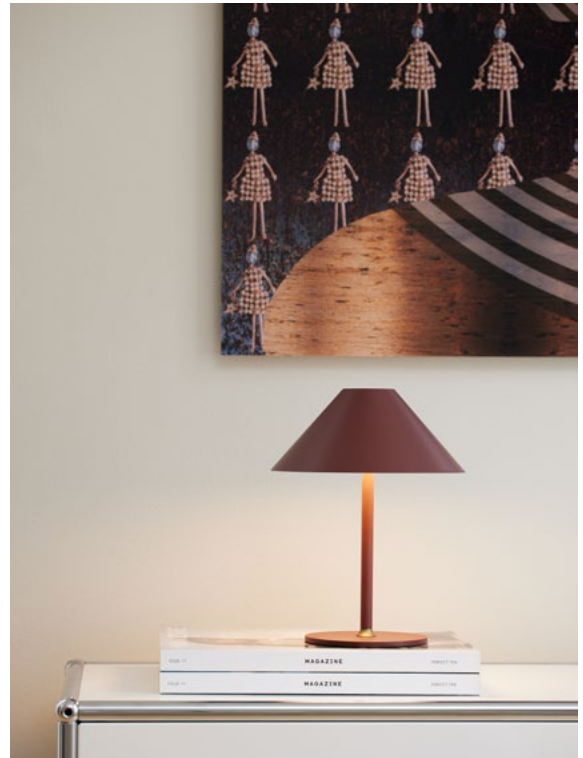

Hygge battery table lamp Ø19

Maroon red
Art. 801022

Size: Ø19, H25 cm
Material: Plastic, metal
Color: Maroon red, antique brass
Light: 3 Watt, dimmable
Battery: 4000 mAh (5 to 7 hours)
Outdoor: yes, IP54