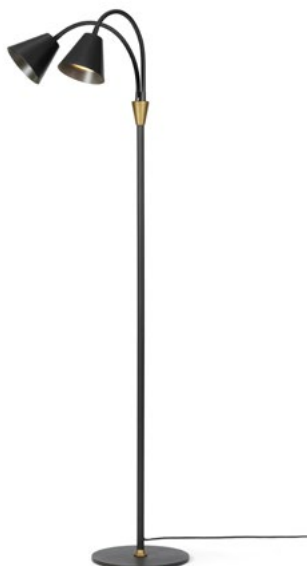

Art. 744879

Size: Ø12 cm, H135 cm
Material: Metal
Color: Warm grey and antique brass
Socket: 2 x GU10, Max 35W, excl.
Cable: 200 cm black textile

Hygge 2-arm floor lamp 230V

Maroon red

Art. 744893

Size: Ø12 cm, H135 cm
Material: Metal
Color: Maroon red and antique brass
Socket: 2 x GU10, Max 35W, excl.
Cable: 200 cm black textile

Hygge 2-arm floor lamp 230V

Graphite black

Art. 744862

Size: Ø12 cm, H135 cm
Material: Metal
Color: Graphite black and antique brass
Socket: 2 x GU10, Max 35W, excl.
Cable: 200 cm black textile

Hygge 2-arm floor lamp 230V