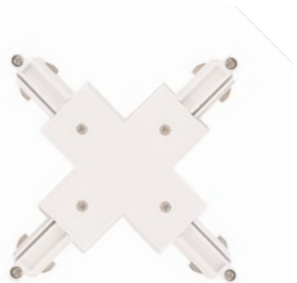

X-connector
Art. 720507 white
Art. 720521 black

Size: W12,5 cm, H1,7 cm, L12,5 cm
Material: Plast, metal
Color: White or black
Power: 230V