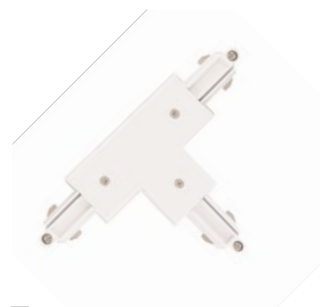

T-connector
Art. 720460 white
Art. 720453 black

Size: W10 cm, H1,7 cm, L17,5 cm
Material: Plast, metal
Color: White or black
Power: 230V