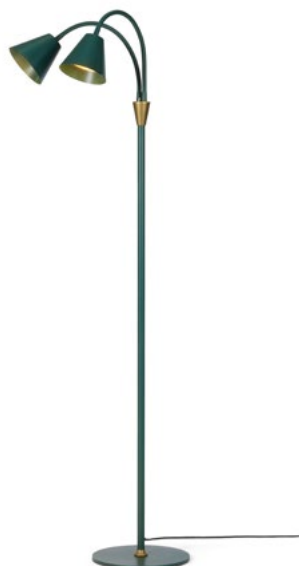

Art. 744879

Size: Ø12 cm, H135 cm
Material: Metal
Color: Warm grey and antique brass
Socket: 2 x GU10, Max 35W, excl.
Cable: 200 cm black textile

Hygge 2-arm floor lamp 230V

Maroon red

Art. 744893

Size: Ø12 cm, H135 cm
Material: Metal
Color: Maroon red and antique brass
Socket: 2 x GU10, Max 35W, excl.
Cable: 200 cm black textile

Hygge 2-arm floor lamp 230V

Graphite black

Art. 744862

Size: Ø12 cm, H135 cm
Material: Metal
Color: Graphite black and antique brass
Socket: 2 x GU10, Max 35W, excl.
Cable: 200 cm black textile

Hygge 2-arm floor lamp 230V