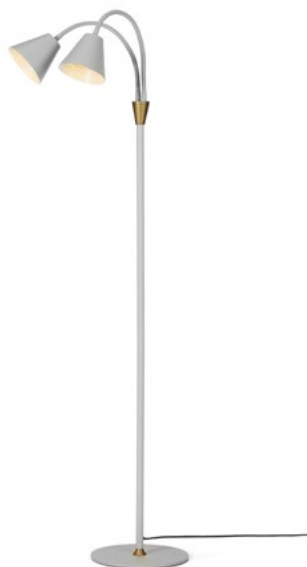

Hygge floor lamp 230V

Graphite black

Art. 744800

Size: Ø40 cm, H140 cm
Material: Metal
Color: Graphite black
Socket: 2 x E27, Max 40W, excl.
Cable: 200 cm black textile

NEW

Hygge 2-arm floor lamp 230V

Warm grey