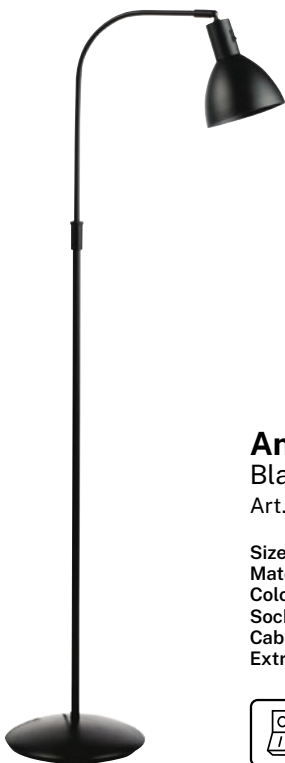

Size: Ø18 cm, H132 cm
Material: Metal
Color: Black
Socket: E27, Max 40W excl.
Cable: 200 cm textile

Baltimore floor lamp

Black
Art. 716579

Size: Ø18 cm, H150 cm
Material: Metal
Color: Black
Socket: 2 x E27, Max 40W excl.
Cable: 150 cm textile

Angora

Angora floor lamp
Antique brass
Art. 739936

Size: Ø14 cm, H110-150 cm
Material: Metal
Color: Antique brass
Socket: E27, Max 40W excl.
Cable: 200 cm plastic
Extra: Height adjustable

Angora floor lamp
Grey
Art. 739929

Size: Ø14 cm, H110-150 cm
Material: Metal
Color: Grey, antique brass
Socket: E27, Max 40W excl.
Cable: 200 cm plastic
Extra: Height adjustable

Angora floor lamp
Black
Art. 107602

Size: Ø14 cm, H110-150 cm
Material: Metal
Color: Black
Socket: E27, Max 40W excl.
Cable: 200 cm plastic
Extra: Height adjustable