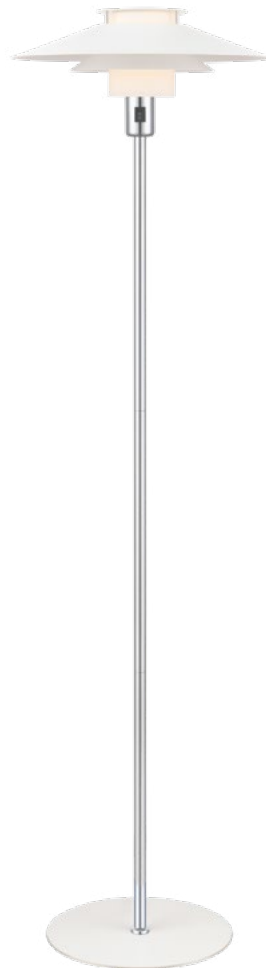

RECOMMENDED
G9 BULBS
PAGE 226

Rivoli table lamp Ø24

Black/chrome

Art. 990730

Size: Ø24 cm, H30 cm
Material: Metal, glass
Color: Black, chrome
Socket: G9, Max 28W excl.
Cable: 200 cm plastic

RECOMMENDED
 G9 BULBS
 PAGE 226