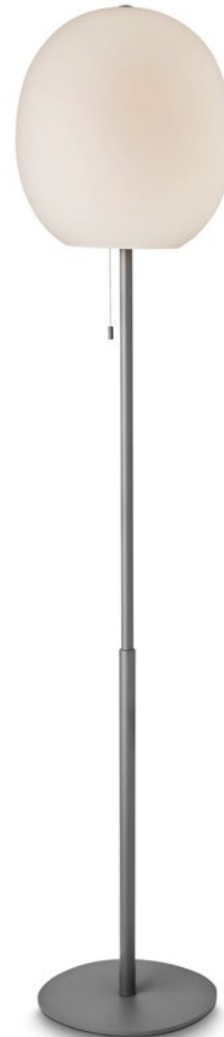

Wrong table lamp

Opal/matt grey
Art. 742806

Size: Ø16, H32 cm
Material: Glass
Color: Opal, matt grey
Socket: E27, Max 40W excl.
Cable: 200cm textile

Wrong pendant Ø26

Opal/antique brass
Art. 742837

Size: Ø26, H24 cm
Material: Glass
Color: Opal, antique brass
Socket: E27, Max 40W excl.
Cable: 250cm textile