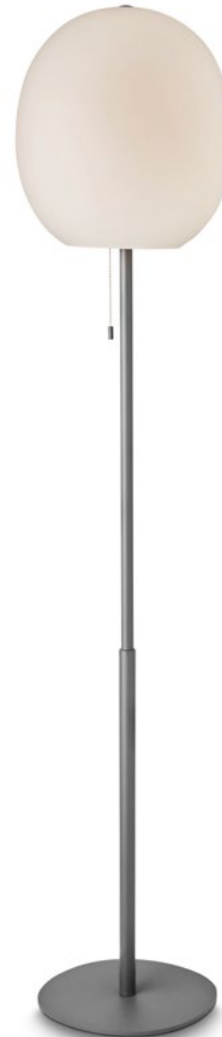

Wrong pendant Ø35

Opal/antique brass
Art. 742844

Size: Ø35, H33 cm
Material: Glass
Color: Opal, antique brass
Socket: E27, Max 40W excl.
Cable: 250cm textile

Wrong floor lamp

Opal/matt grey
Art. 742813

Size: Ø32, H150 cm
Material: Glass
Color: Opal, matt grey
Socket: E27, Max 40W excl.
Cable: 200cm textile