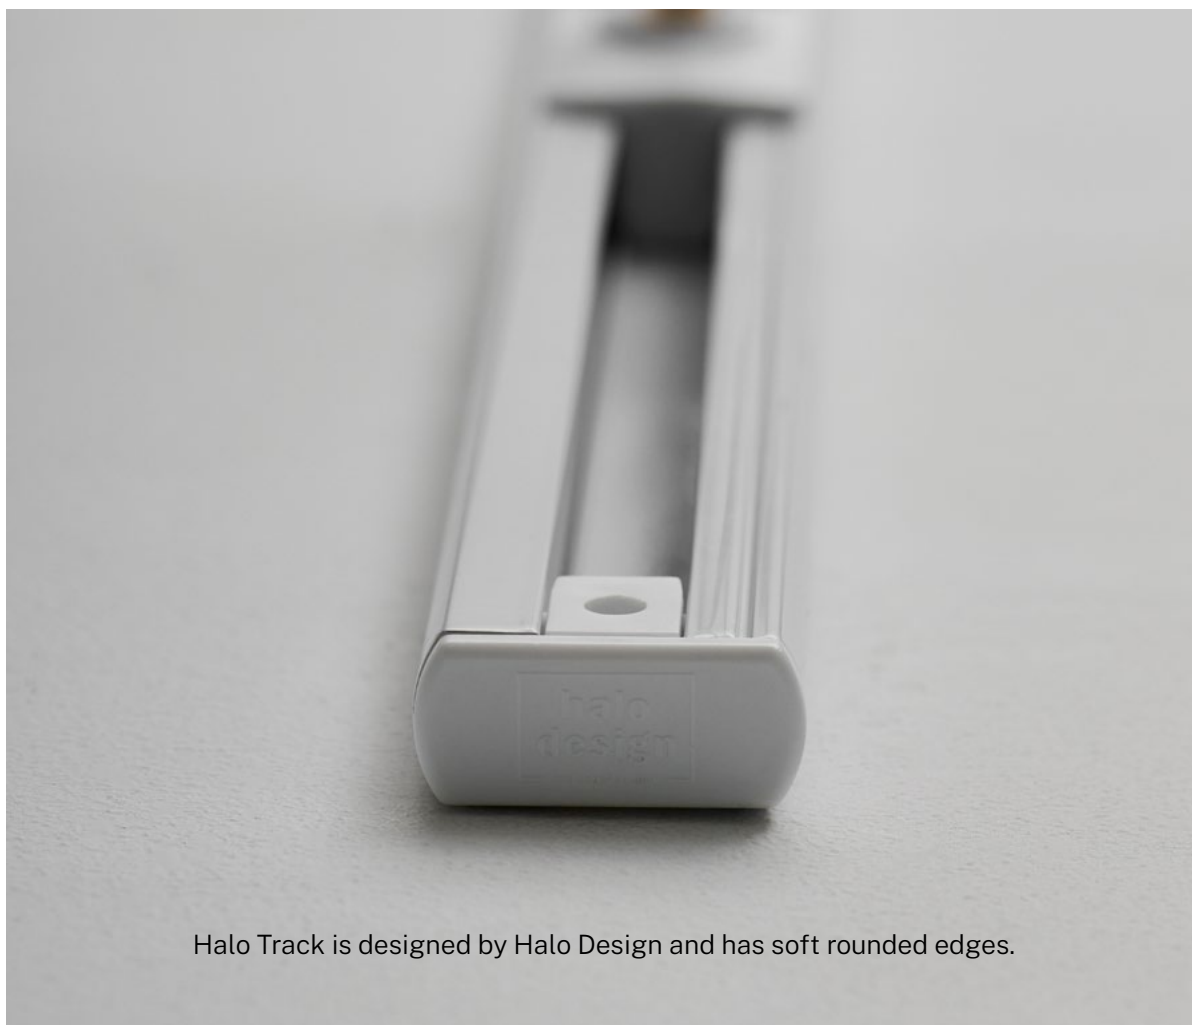

## Halo Track 230V

Halo Track is designed by Halo Design and has soft rounded edges.

**Track 1,2 m**  
White  
Art. 720019

**Size:** W4 cm, H1,7 cm, L120 cm  
**Material:** Alu  
**Color:** White  
**Power:** 230V 1F Track  
**Profile:** Oval  
**Included:** Live & end