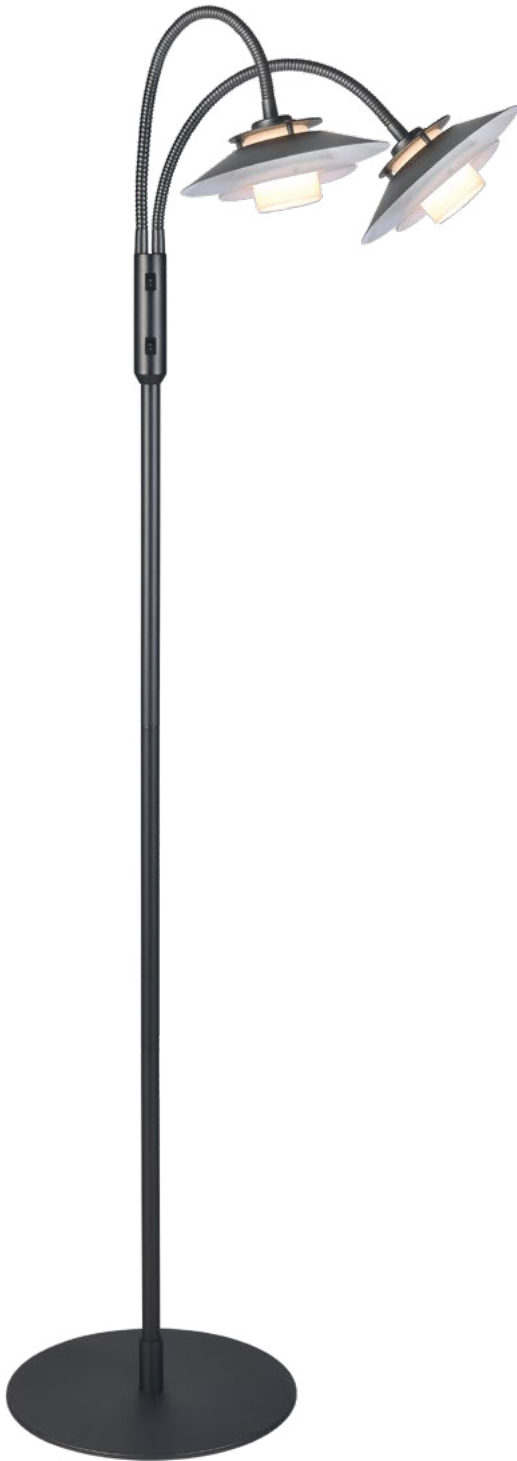

1123 floor lamp Ø18

Gun black
Art. 733361

Size: Ø18 cm, H129
Material: Metal, glass
Color: Gun Black
Socket: 2 x G9 max 18W excl.
Cable: 200 cm black textile