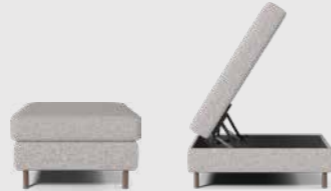

G. Scandinavia Pouf (70 + 100 with storage)

A Scandinavia Sofa

2 seater D92 x W176, H77 / 80cm
2½ seater D92 x W206, H77 / 80cm
3 seater D92 x W236, H77 / 80cm

B Scandinavia Sofa / with Chaise Longue

3 seater D92 / 157 x W263, H77 / 80cm
3½ seater D92 / 157 x W293, H77 / 80cm
4 seater D92 / 157 x W321, H77 / 80cm

C Scandinavia Sofa Bed

2½-seater D100 x W200, H81 cm
3-seater D100 x W220, H81 cm

D Scandinavia Sofa Bed with Chaise Longue

2½ seater D100 / 155 x W286, H81 cm
3-seater D100 / 183 x W306, H81 cm

E Scandinavia Corner Sofa / Open or Closed End

5 seater D92 x W248x248, H77 / 80cm
6 seater D92 x W278x248, H77 / 80cm
D92 x W306x248, H77 / 80cm
D92 x W306x278, H77 / 80cm
7 seater D92 x W306x306, H77 / 80cm

F Scandinavia Corner Sofa / with Chaise Longue

6 seater D92 / 159 x W306x334, H77 / 80cm
D92 / 159 x W392x248, H77 / 80cm

G Scandinavia Pouf / with or without storage

D70 x W70, H44 / 47cm
D70 x W85, H44 / 47cm
D70 x W100, H44 / 47cm