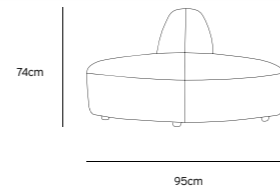

Product length/depth: 150cm
Product width: 95cm
Product height: 74cm
Seat height: 43cm

/NEW

JAX COUCH ELEMENT ANGLE | TED, STONE
MZM4952

Product length/depth: 95cm
Product width: 95cm
Product height: 74cm
Seat height: 43cm

/NEW

JAX COUCH ELEMENT LEFT | TED, STONE
MZM4949

Product length/depth: 95cm
Product width: 95cm
Product height: 74cm
Seat height: 43cm

/NEW

JAX COUCH ELEMENT RIGHT | TED, STONE
MZM4950

Product length/depth: 95cm
Product width: 95cm
Product height: 74cm
Seat height: 43cm