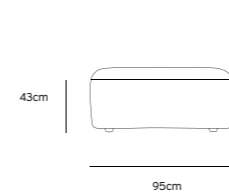

/NEW
JAX COUCH ELEMENT RIGHT | ROYAL VELVET, BLUE
MZM4964

Product length/depth: 95cm
 Product width: 95cm
 Product height: 74cm
 Seat height: 43cm

/NEW
JAX COUCH ELEMENT MIDDLE | ROYAL VELVET, BLUE
MZM4965

Product length/depth: 95cm
 Product width: 87cm
 Product height: 74cm
 Seat height: 43cm

/NEW
JAX COUCH ELEMENT HOCKER | ROYAL VELVET, BLUE
MZM4967

Product length/depth: 95cm
 Product width: 95cm
 Product height: 43cm