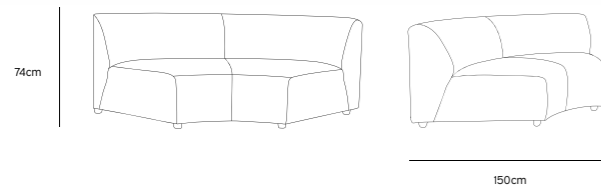

/NEW

JAX COUCH ELEMENT ROUND | TED, STONE
MZM4954

Product length/depth: 150cm
Product width: 95cm
Product height: 74cm
Seat height: 43cm