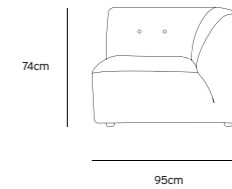

/NEW

**VINT COUCH ELEMENT RIGHT |
CORDUROY VELVET AGED GOLD
MZM4936**

Product length/depth: 95cm
Product width: 97cm
Product height: 74cm
Seat height: 43cm