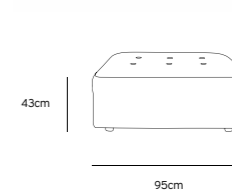

/NEW

**VINT COUCH ELEMENT HOCKER |
CORDUROY VELVET AGED GOLD
MZM4938**

Product length/depth: 93cm
Product width: 97cm
Product height: 43cm