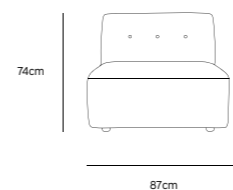

/NEW

**VINT COUCH ELEMENT MIDDLE |
CORDUROY VELVET AGED GOLD
MZM4937**

Product length/depth: 88cm
Product width: 97cm
Product height: 74cm
Seat height: 43cm