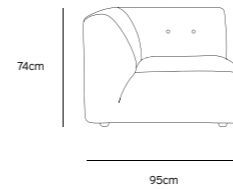

/NEW

**VINT COUCH ELEMENT LEFT |
CORDUROY VELVET AGED GOLD
MZM4935**

Product length/depth: 95cm
Product width: 97cm
Product height: 74cm
Seat height: 43cm