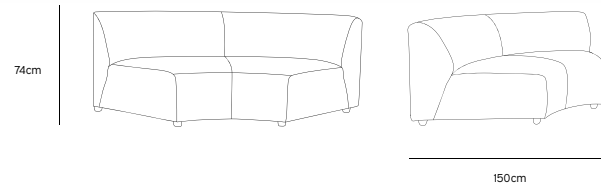

/NEW

JAX COUCH ELEMENT ROUND | TED, STONE
MZM4954

Product length/depth: 150cm
Product width: 95cm
Product height: 74cm
Seat height: 43cm

/NEW

JAX COUCH ELEMENT ANGLE | TED, STONE
MZM4952

Product length/depth: 95cm
Product width: 95cm
Product height: 74cm
Seat height: 43cm