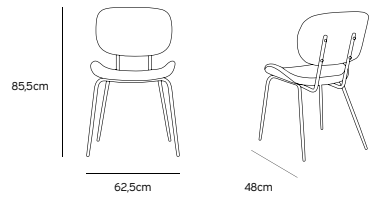

DINING CHAIR VELVET OLD PINK

MSK3702
Product length/depth: 48cm
Product width: 62,5cm
Product height: 85,5cm
Seat height: 44cm
Seat depth: 44,5cm

DINING CHAIR VELVET SAND

MSK3703
Product length/depth: 48cm
Product width: 62,5cm
Product height: 85,5cm
Seat height: 44cm
Seat depth: 44,5cm