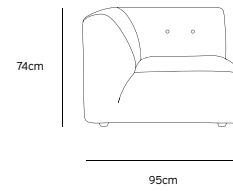

/NEW

**VINT COUCH ELEMENT LEFT |
CORDUROY VELVET AGED GOLD
MZM4935**

Product length/depth: 95cm
Product width: 97cm
Product height: 74cm
Seat height: 43cm