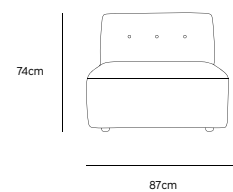

/NEW

**VINT COUCH ELEMENT MIDDLE |
CORDUROY VELVET AGED GOLD
MZM4937**

Product length/depth: 88cm
Product width: 97cm
Product height: 74cm
Seat height: 43cm