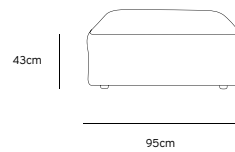

/NEW

JAX COUCH ELEMENT ROUND | TED, STONE
MZM4954

Product length/depth: 150cm
Product width: 95cm
Product height: 74cm
Seat height: 43cm

/NEW

JAX COUCH ELEMENT ANGLE | TED, STONE
MZM4952

Product length/depth: 95cm
Product width: 95cm
Product height: 74cm
Seat height: 43cm

/NEW

JAX COUCH ELEMENT LEFT | TED, STONE
MZM4949

Product length/depth: 95cm
Product width: 95cm
Product height: 74cm
Seat height: 43cm

/NEW

JAX COUCH ELEMENT RIGHT | TED, STONE
MZM4950

Product length/depth: 95cm
Product width: 95cm
Product height: 74cm
Seat height: 43cm

/NEW

JAX COUCH ELEMENT MIDDLE | TED, STONE
MZM4951

Product length/depth: 95cm
Product width: 87cm
Product height: 74cm
Seat height: 43cm

/NEW

JAX COUCH ELEMENT HOCKER | TED, STONE
MZM4953

Product length/depth: 95cm
Product width: 95cm
Product height: 43cm