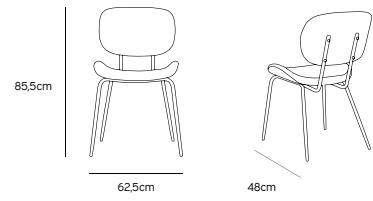

DINING CHAIR VELVET OLD PINK

MSK3702
Product length/depth: 48cm
Product width: 62,5cm
Product height: 85,5cm
Seat height: 44cm
Seat depth: 44,5cm

DINING CHAIR VELVET SAND

MSK3703
Product length/depth: 48cm
Product width: 62,5cm
Product height: 85,5cm
Seat height: 44cm
Seat depth: 44,5cm