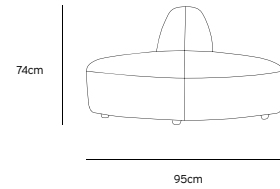

/NEW

JAX COUCH ELEMENT ROUND | TED, STONE
MZM4954

Product length/depth: 150cm
Product width: 95cm
Product height: 74cm
Seat height: 43cm

/NEW

JAX COUCH ELEMENT ANGLE | TED, STONE
MZM4952

Product length/depth: 95cm
Product width: 95cm
Product height: 74cm
Seat height: 43cm

/NEW

JAX COUCH ELEMENT LEFT | TED, STONE
MZM4949

Product length/depth: 95cm
Product width: 95cm
Product height: 74cm
Seat height: 43cm

/NEW

JAX COUCH ELEMENT RIGHT | TED, STONE
MZM4950

Product length/depth: 95cm
Product width: 95cm
Product height: 74cm
Seat height: 43cm