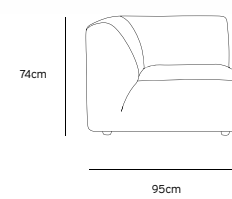

/NEW

JAX COUCH ELEMENT ROUND | TED, STONE
MZM4954

Product length/depth: 150cm
Product width: 95cm
Product height: 74cm
Seat height: 43cm

/NEW

JAX COUCH ELEMENT ANGLE | TED, STONE
MZM4952

Product length/depth: 95cm
Product width: 95cm
Product height: 74cm
Seat height: 43cm

/NEW

JAX COUCH ELEMENT LEFT | TED, STONE
MZM4949

Product length/depth: 95cm
Product width: 95cm
Product height: 74cm
Seat height: 43cm

/NEW

JAX COUCH ELEMENT RIGHT | TED, STONE
MZM4950

Product length/depth: 95cm
Product width: 95cm
Product height: 74cm
Seat height: 43cm

/NEW

JAX COUCH ELEMENT MIDDLE | TED, STONE
MZM4951

Product length/depth: 95cm
Product width: 87cm
Product height: 74cm
Seat height: 43cm

/NEW

JAX COUCH ELEMENT HOCKER | TED, STONE
MZM4953

Product length/depth: 95cm
Product width: 95cm
Product height: 43cm