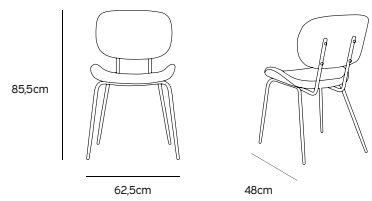

MSK3702
 Product length/depth: 48cm
 Product width: 62,5cm
 Product height: 85,5cm
 Seat height: 44cm
 Seat depth: 44,5cm

DINING CHAIR VELVET SAND

MSK3703
 Product length/depth: 48cm
 Product width: 62,5cm
 Product height: 85,5cm
 Seat height: 44cm
 Seat depth: 44,5cm