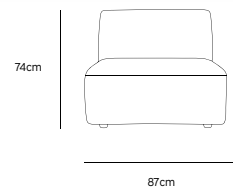

/NEW

JAX COUCH ELEMENT ROUND | TED, STONE
MZM4954

Product length/depth: 150cm
Product width: 95cm
Product height: 74cm
Seat height: 43cm

/NEW

JAX COUCH ELEMENT ANGLE | TED, STONE
MZM4952

Product length/depth: 95cm
Product width: 95cm
Product height: 74cm
Seat height: 43cm

/NEW

JAX COUCH ELEMENT LEFT | TED, STONE
MZM4949

Product length/depth: 95cm
Product width: 95cm
Product height: 74cm
Seat height: 43cm

/NEW

JAX COUCH ELEMENT RIGHT | TED, STONE
MZM4950

Product length/depth: 95cm
Product width: 95cm
Product height: 74cm
Seat height: 43cm

/NEW

JAX COUCH ELEMENT MIDDLE | TED, STONE
MZM4951

Product length/depth: 95cm
Product width: 87cm
Product height: 74cm
Seat height: 43cm

/NEW

JAX COUCH ELEMENT HOCKER | TED, STONE
MZM4953

Product length/depth: 95cm
Product width: 95cm
Product height: 43cm