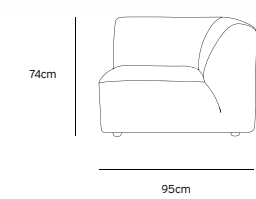

/NEW

JAX COUCH ELEMENT ROUND | TED, STONE
MZM4954

Product length/depth: 150cm
Product width: 95cm
Product height: 74cm
Seat height: 43cm

/NEW

JAX COUCH ELEMENT ANGLE | TED, STONE
MZM4952

Product length/depth: 95cm
Product width: 95cm
Product height: 74cm
Seat height: 43cm

/NEW

JAX COUCH ELEMENT LEFT | TED, STONE
MZM4949

Product length/depth: 95cm
Product width: 95cm
Product height: 74cm
Seat height: 43cm

/NEW

JAX COUCH ELEMENT RIGHT | TED, STONE
MZM4950

Product length/depth: 95cm
Product width: 95cm
Product height: 74cm
Seat height: 43cm