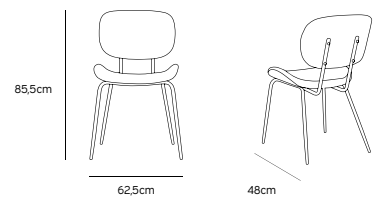

MSK3702
 Product length/depth: 48cm
 Product width: 62,5cm
 Product height: 85,5cm
 Seat height: 44cm
 Seat depth: 44,5cm

DINING CHAIR VELVET SAND

MSK3703
 Product length/depth: 48cm
 Product width: 62,5cm
 Product height: 85,5cm
 Seat height: 44cm
 Seat depth: 44,5cm